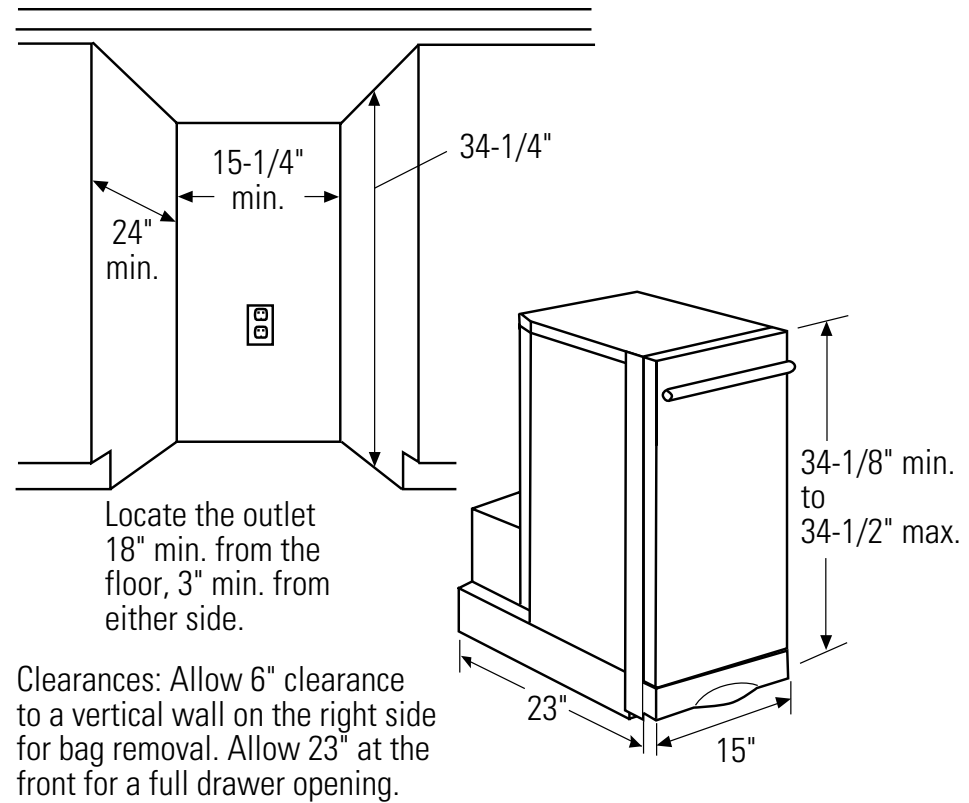

# GCG1700P GE Profile™ 15" Built-In Compactor

Dimensions and Installation Information (in inches)

For answers to your Monogram®, GE Profile™ or GE® appliance questions, visit our website at [ge.com](http://ge.com) or call GE Answer Center® service, 800.626.2000.