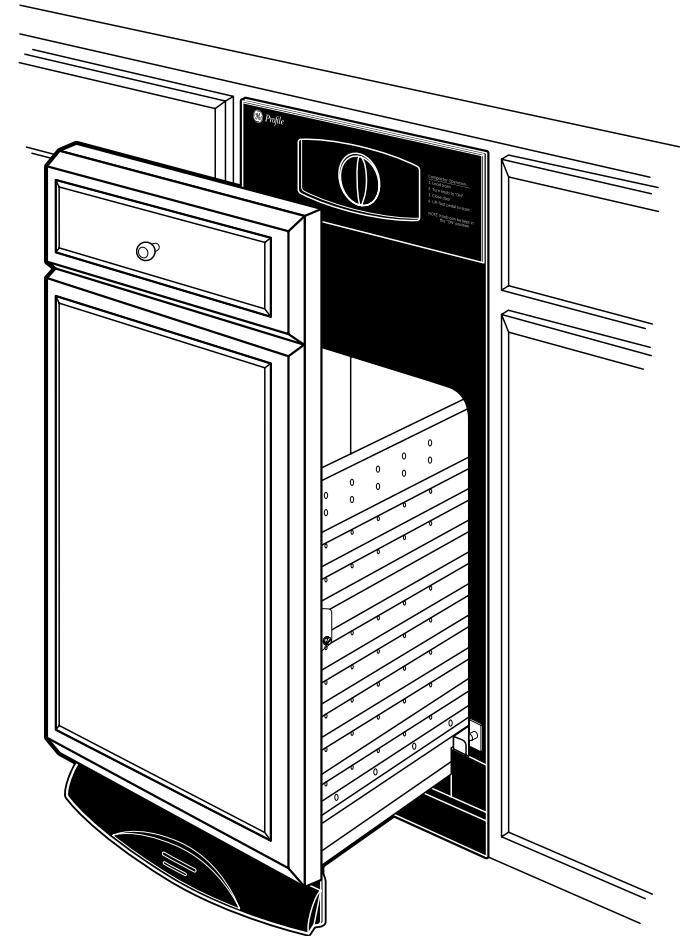

# GCG1700P GE Profile™ 15" Built-In Compactor

Dimensions and Installation Information (in inches)

For answers to your Monogram®, GE Profile™ or GE® appliance questions, visit our website at [ge.com](http://ge.com) or call GE Answer Center® service, 800.626.2000.

### Features and Benefits

- Fully Integrated Door for Custom Panels - Allows the compactor to virtually disappear into the cabinetry with a slide-in custom panel available from any cabinetmaker
- Hidden Controls - The controls are hidden behind the compactor door, lending a beautiful designer appearance
- Built-In Only - The compactor is built-in to adjacent cabinetry for an upscale appearance
- 1.4 Cu. Ft. Capacity - Provides plenty of room for waste items or recyclables
- 1/3 HP Motor - Powerful motor provides maximum compacting power
- Removable Key Lock - Provides added safety by assuring the drawer remains locked during use
- Toe Pedal Opener - Hands-free toe pedal drawer makes it easy to open and load
- Automatic Anti-Jam - Operation is easy and reliable, even with a challenging load
- Rear Wheels - Allow easy movement and installation
- Removable Drawer - Makes it simple to empty and clean
- Model GCG1700PII - Requires custom panel