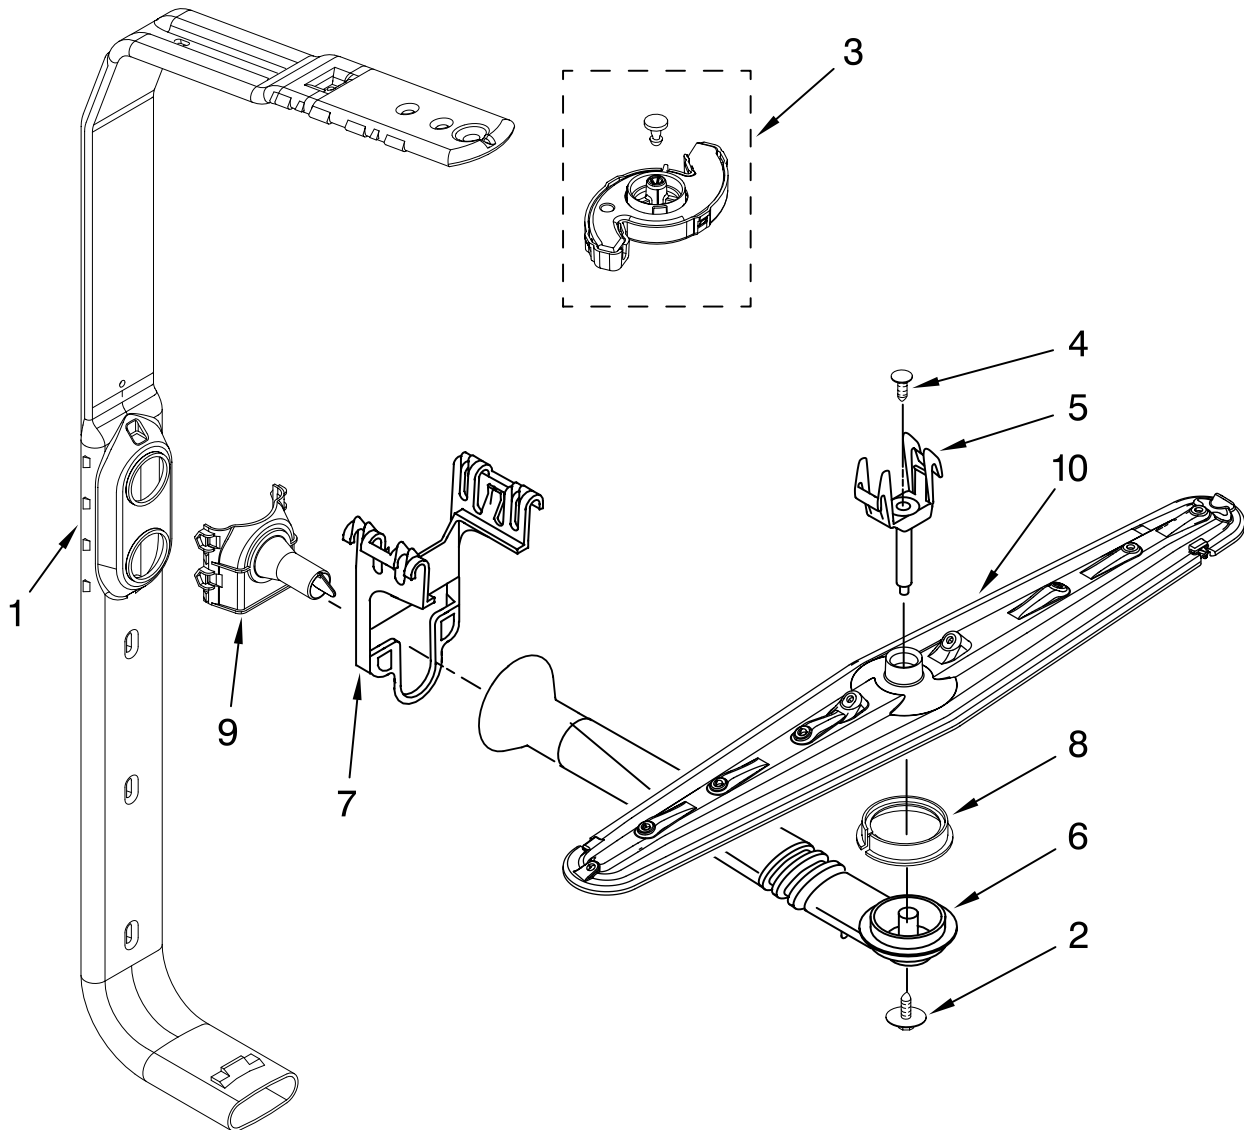

UPPER WASH AND RINSE PARTS

For Models: KUDC03ITBL0, KUDC03ITBS0
(Black) (Stainless)

Illus. No.	Part No.	DESCRIPTION

1	W10077896	Feed Tube Assembly (Also Includes Item 3)
2	8533889	Screw
3	8557720	Sprayarm, 3rd Level
4	3400920	Cover, Screw
5	8268354	Mount
6	8268355	Manifold
7	8268349	Hanger
8	8268433	Seal, Sprayarm
9	W10077923	Nozzle-Feed
10	8535086	Sprayarm

FOR ORDERING INFORMATION REFER TO PARTS PRICE LIST