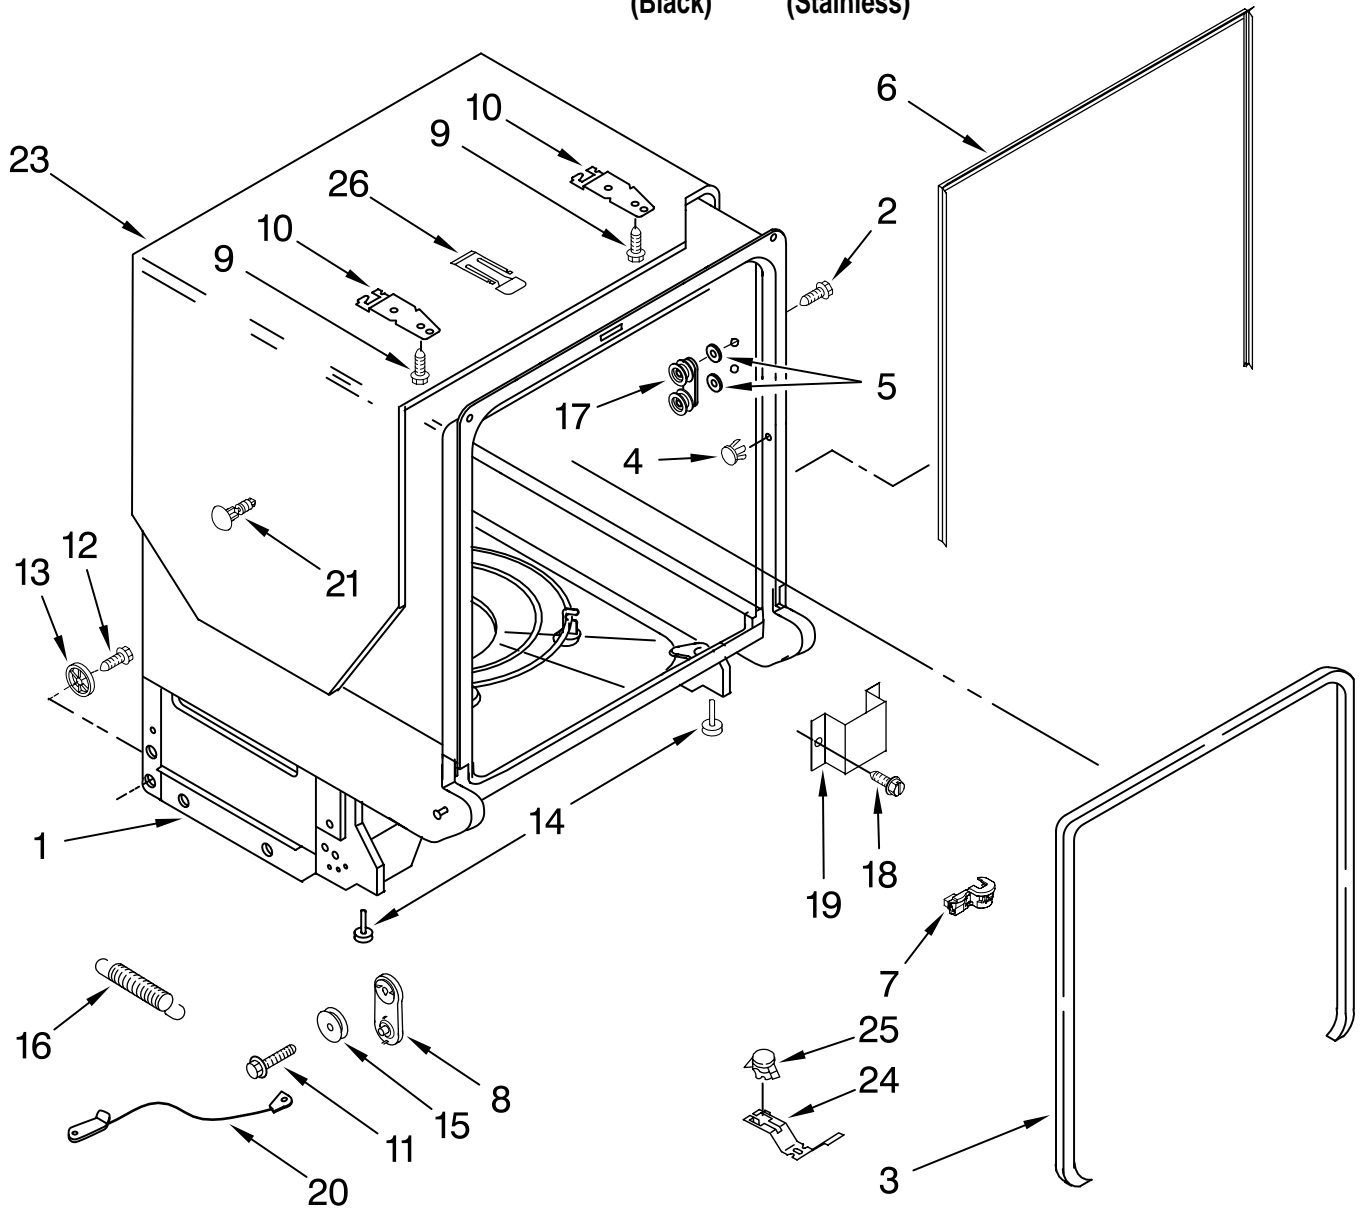

TUB AND FRAME PARTS

For Models: KUDC03ITBL0, KUDC03ITBS0

(Black) (Stainless)

FOR ORDERING INFORMATION REFER TO PARTS PRICE LIST

TUB AND FRAME PARTS

For Models: KUDC03ITBL0, KUDC03ITBS0

(Black) (Stainless)

Illus. No.	Part No.	DESCRIPTION
1	W10053090	Tub Assembly
2	3400072	Screw (8)
3	W10112096	Door Seal
4	8270119	Plug Tub (2)
5	9743002	Gasket, Bracket Mounting
6	8269110	Seal, Cabinet
7	8573061	Strain Relief
8	8270021	Mount, Door Balance
9	3367670	Screw
10	8269145	Bracket, Undercounter
11	3400074	Screw (2)
12	3370389	Screw (2)
13	8268977	Wheel Leg
14	8524584	Leveler, Leg
15	8524474	Wheel, door Balance
16	8270020	Spring, Door Balance
17	W10078083	Wheel & Mount Assembly (Also Order #5)
18	3400892	Screw
19	8268991	Cover, Terminal Box
20	8535568	Link, Door Balance
21	304666	Retainer, Push (2)
23	8573241	Shield, Sound
24	9742648	Bracket, Thermostat
25	661566	Thermostat
26	8580309	Strike, Latch

FOR ORDERING INFORMATION REFER TO PARTS PRICE LIST