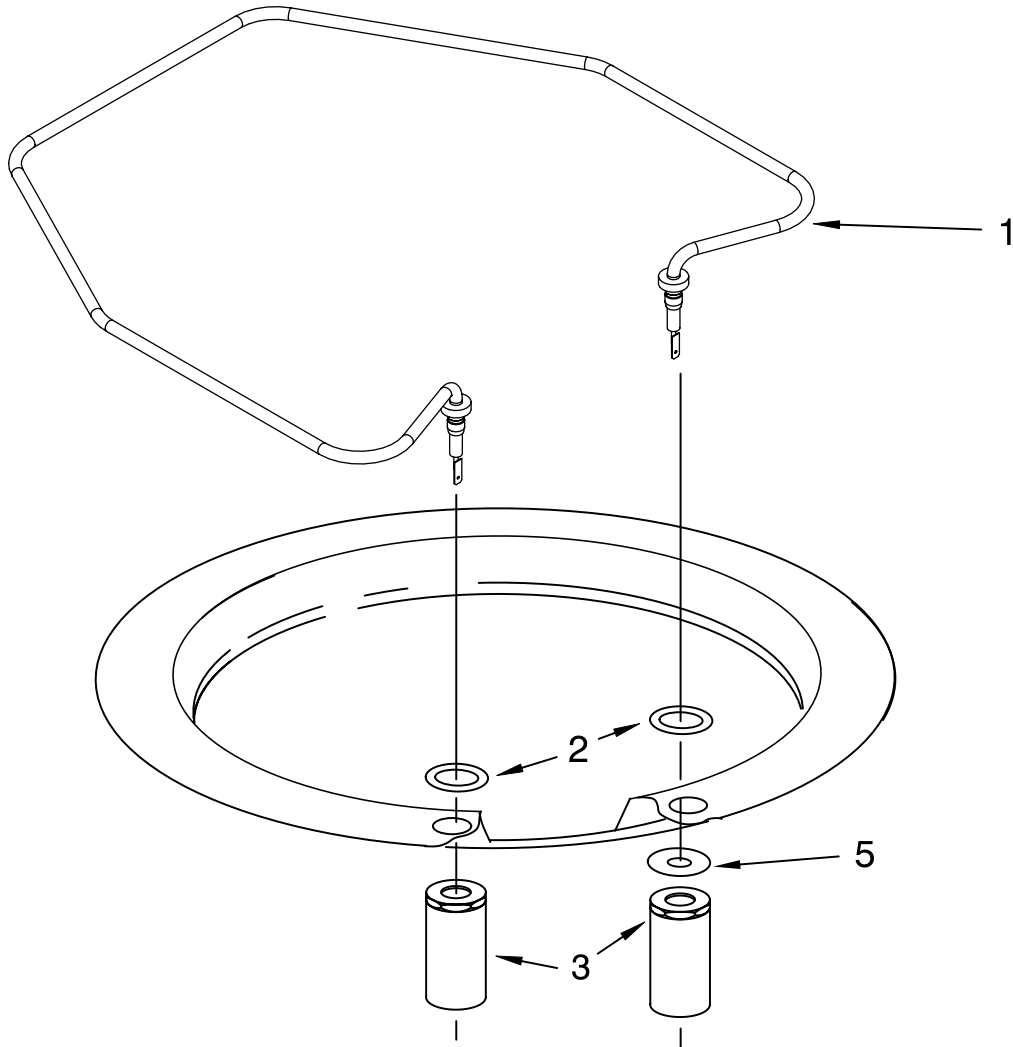

HEATER PARTS

For Models: KUDC03ITBL0, KUDC03ITBS0
(Black)   (Stainless)

Illus. No.	Part No.	DESCRIPTION
1	8537057	Heater Element Assembly (Also Includes Item 2)
2	717273	Washer, Heater Element
3	8268548	Nut, Heater Element
5	3400931	Retainer, Spring Grip

NOTE: If heater element is removed, it must be replaced.

FOR ORDERING INFORMATION REFER TO PARTS PRICE LIST