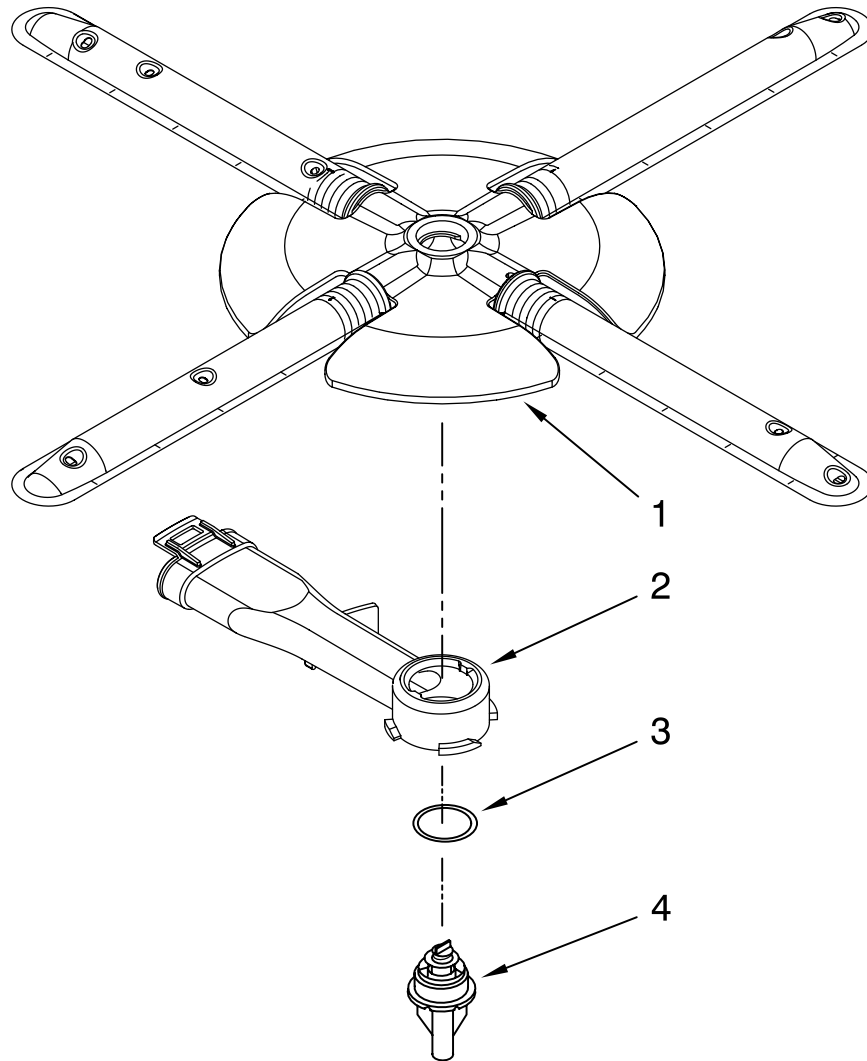

LOWER WASHARM AND STRAINER PARTS

For Models: KUDC03ITBL0, KUDC03ITBS0
(Black) (Stainless)

Illus. No.	Part No.	DESCRIPTION
1	W10077965	Wash Arm Assembly
2	W10077899	Cap, Internal Rear Feed (Also Order Item 3)
3	8268340	Seal, Sprayarm
4	W10077898	Hub, Lower Sprayarm (Also Order Item 3)

FOR ORDERING INFORMATION REFER TO PARTS PRICE LIST