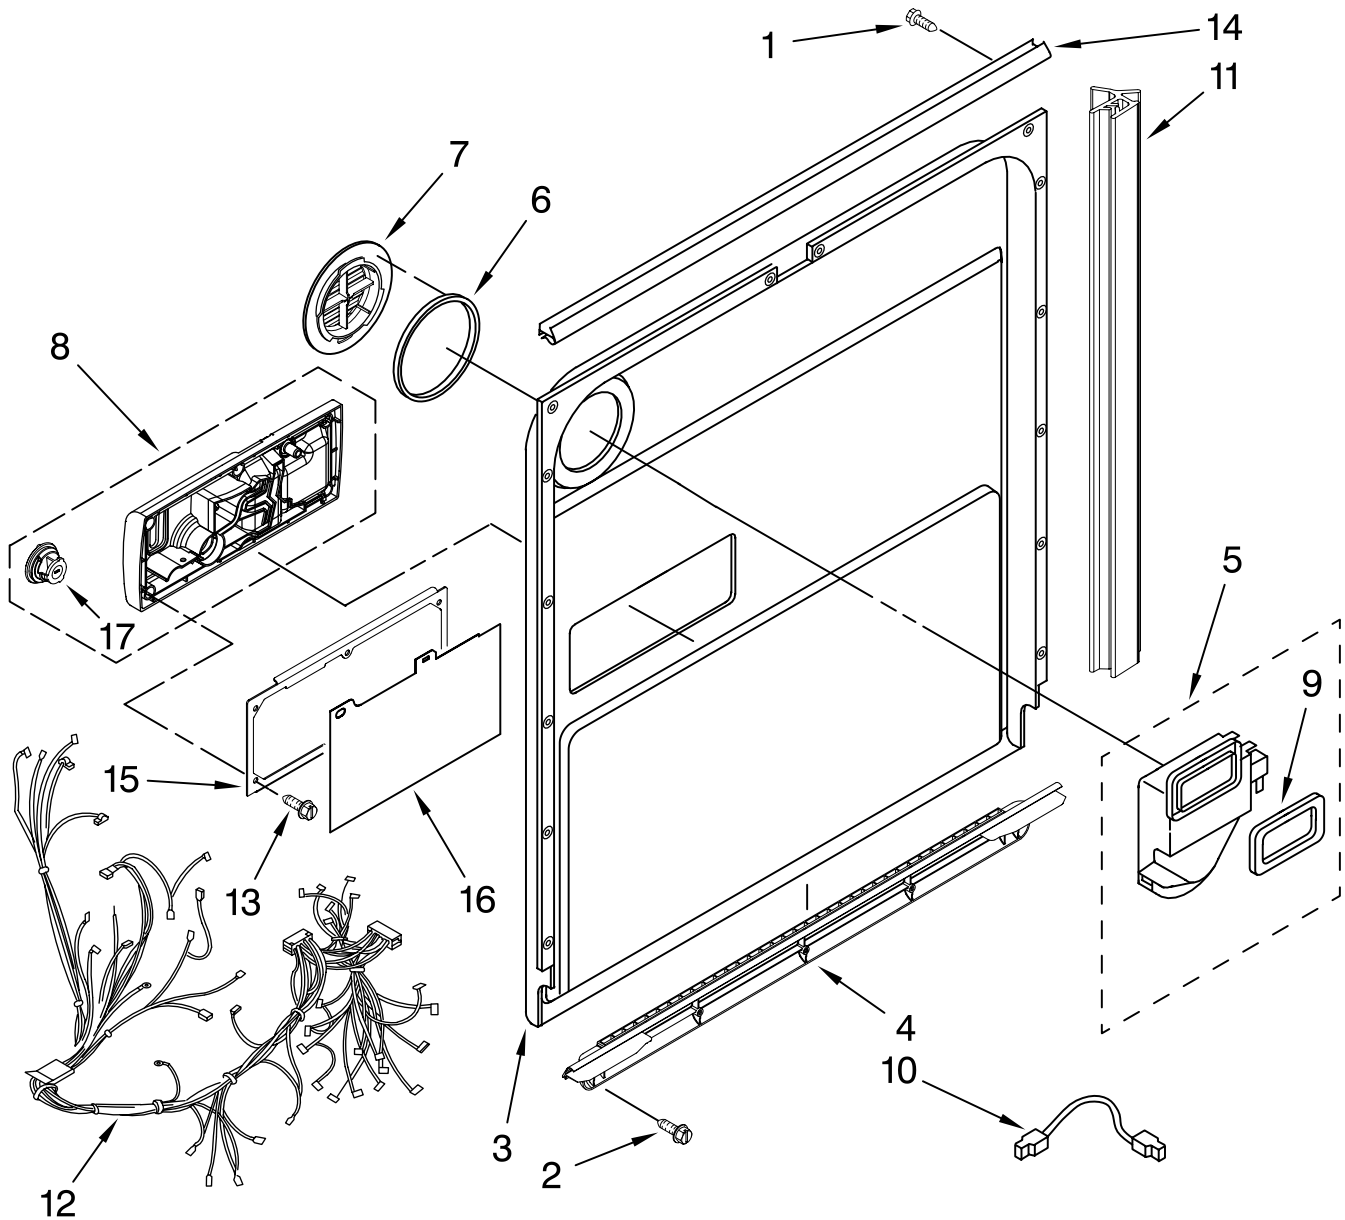

DOOR AND LATCH PARTS

For Models: KUDC03ITBL0, KUDC03ITBS0
(Black) (Stainless)

Illus. No.	Part No.	DESCRIPTION
1	3369051	Screw, Door
2	8281217	Screw
3	8530900	Inner Door Mastic Assembly (Also Order Item 6)
4	W10077883	Inlet, Air
5	8572583	Vent Assembly (Also Order Item 6)

Illus. No.	Part No.	DESCRIPTION
6	8269259	Gasket, Vent
7	W10077877	Deflector, Vent (Also Order Item 6)
8	W10077882	Dispenser, Assembly
9	8269258	Seal, Front
10	8545608	Harness, Vent Motor

Illus. No.	Part No.	DESCRIPTION
11	8574160	Seal, Side
12	8573176	Wiring Harness
13	8281154	Screw (6)
14	8535660	Seal, Console/door
15	8535637	Bracket, Dispenser
16	8531865	Shield, Dispenser
17	W10077881	Knob, Rinse Aid

FOR ORDERING INFORMATION REFER TO PARTS PRICE LIST