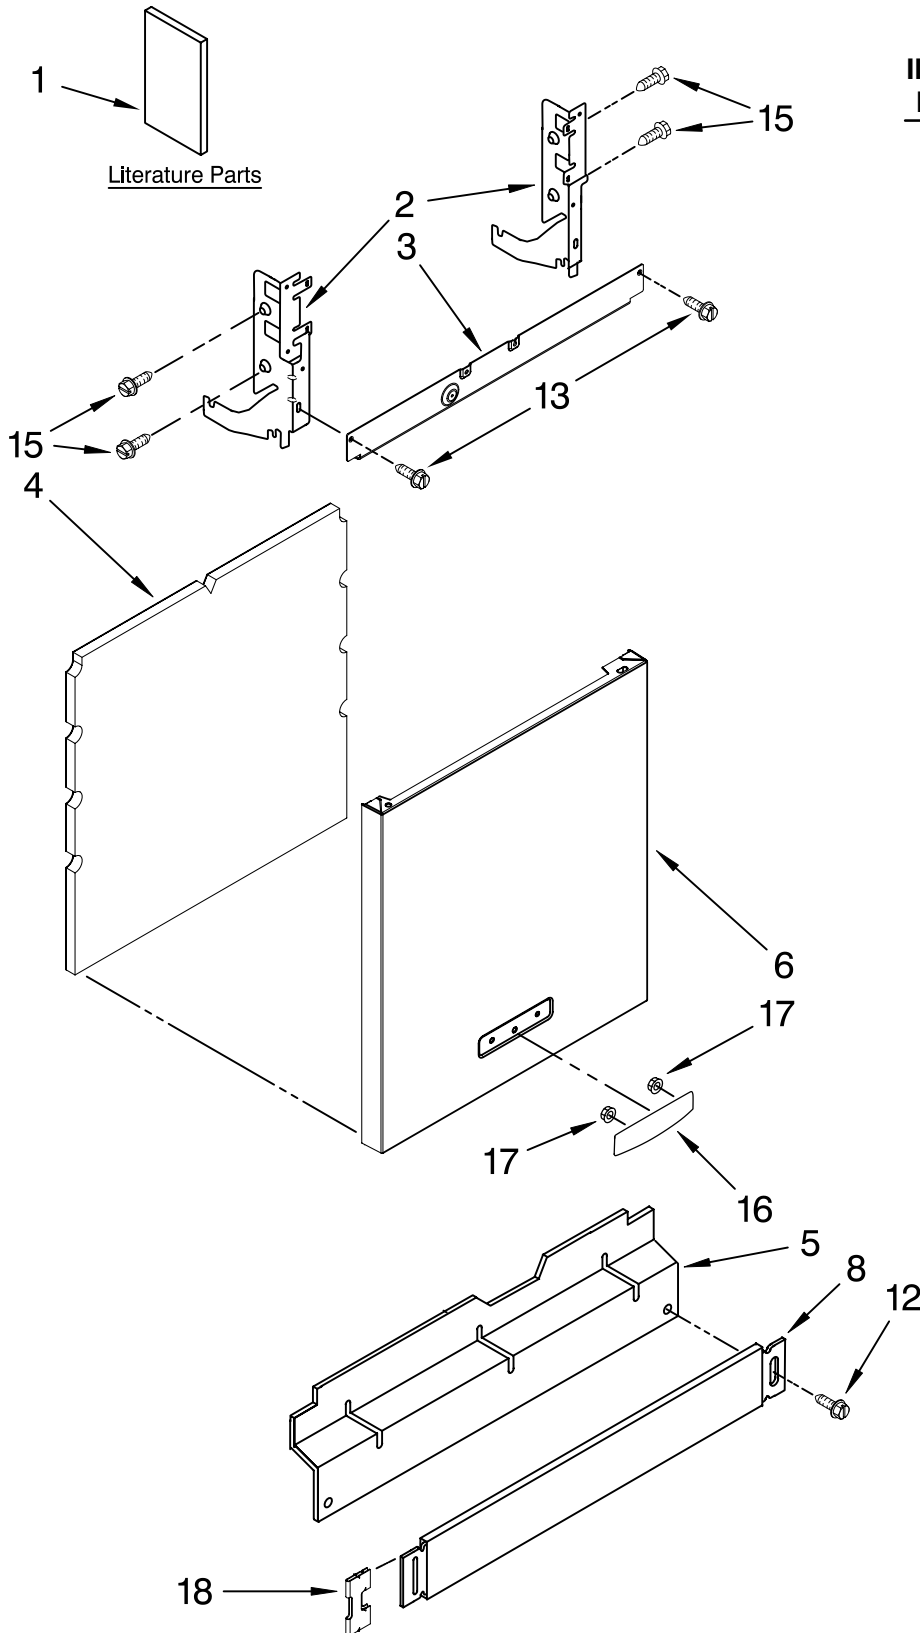

# KitchenAid® DOOR AND PANEL PARTS

For Models: KUDC03ITBL0, KUDC03ITBS0  
(Black) (Stainless)

UNDERCOUNTER  
DISHWASHER

Illus. No.	Part No.	DESCRIPTION
1		Literature Parts
	W10078153	Instructions, Installation
	W10077822	Guide, Consumer Reference
	W10111124	Energy Guide
	8574093	Guide, Use & Care
	W10082651	Tech Sheet
2		Arm, Hinge
	8534854	Left
	8534853	Right
3	8564886	Stiffener, Door
4	8542577	Insulation, Door
5		Access Panel
	8573255	Black
6		Panel, Full Front (Includes Items 4, 16 & 17)
	W10077995	Black
	W10077998	Stainless
8		Toe Panel (Includes #18)
	8573286	Black
12	302868	Screw
13	304392	Screw
15	3400071	Screw
16		Nameplate
	W10021860	Black
	W10021850	Stainless
17	2004333	Nut
18	8269016	Clip, Ground

# CONTROL PANEL PARTS

For Models: KUDC03ITBL0, KUDC03ITBS0  
(Black) (Stainless)

Illus. No.	Part No.	DESCRIPTION
1		Console Assembly (Includes Insert)
	W10078015	Black
2	8268540	Spring, Handle
3	8546546	Clip, Bi-Metal
4	3400412	Screw
5	8524471	Actuator, Latch
6	661663	Bi-Metal
8	3369051	Screw (6)
9		Handle, Latch
	8269117	Black
10	8524476	Bolt, Latch
11	8575277	Control, Electronic
12	8269209	Switch, Door