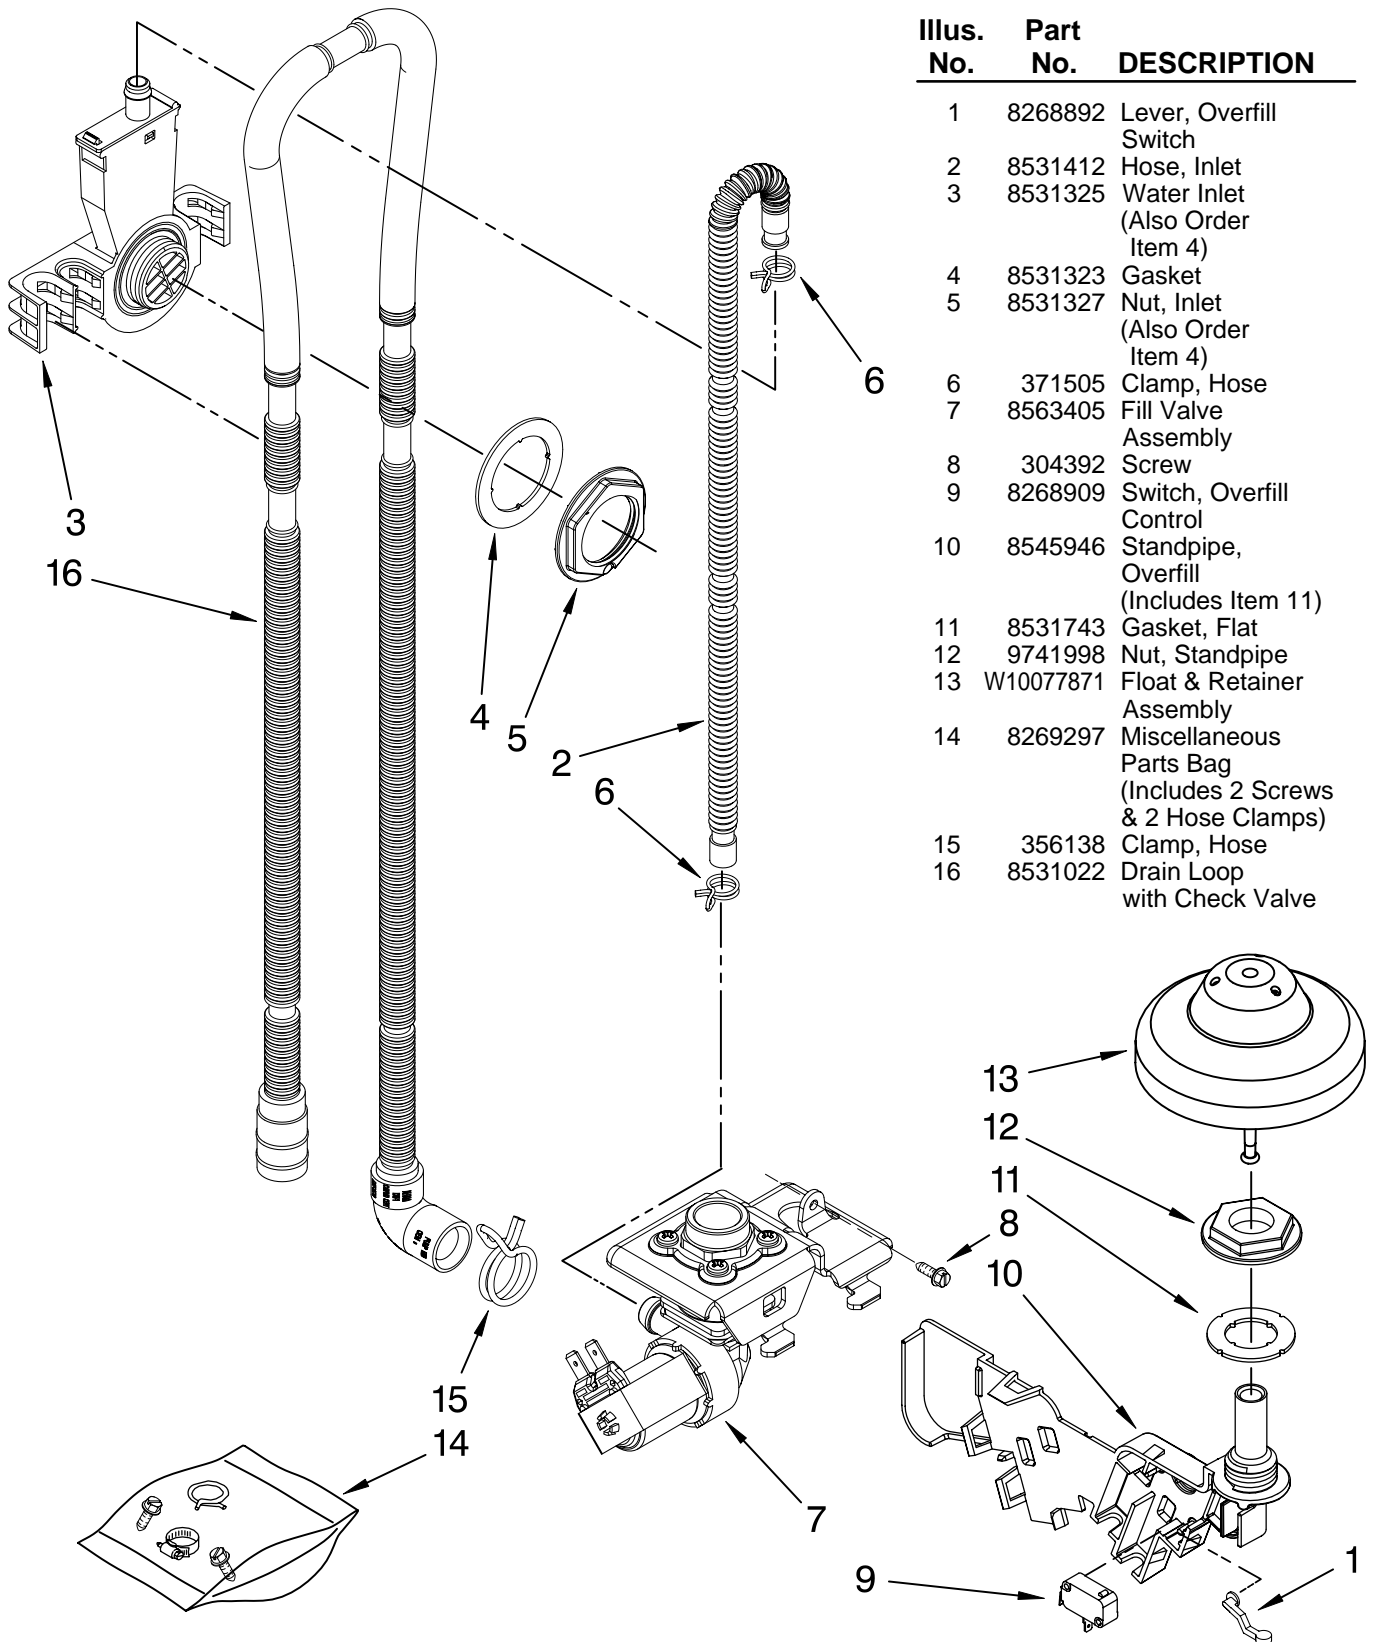

# FILL, DRAIN AND OVERFILL PARTS

For Models: KUDC03ITBL0, KUDC03ITBS0  
(Black) (Stainless)

Illus. No.	Part No.	DESCRIPTION
1	8268892	Lever, Overflow Switch
2	8531412	Hose, Inlet
3	8531325	Water Inlet (Also Order Item 4)
4	8531323	Gasket
5	8531327	Nut, Inlet (Also Order Item 4)
6	371505	Clamp, Hose
7	8563405	Fill Valve Assembly
8	304392	Screw
9	8268909	Switch, Overflow Control
10	8545946	Standpipe, Overflow (Includes Item 11)
11	8531743	Gasket, Flat
12	9741998	Nut, Standpipe
13	W10077871	Float & Retainer Assembly
14	8269297	Miscellaneous Parts Bag (Includes 2 Screws & 2 Hose Clamps)
15	356138	Clamp, Hose
16	8531022	Drain Loop with Check Valve