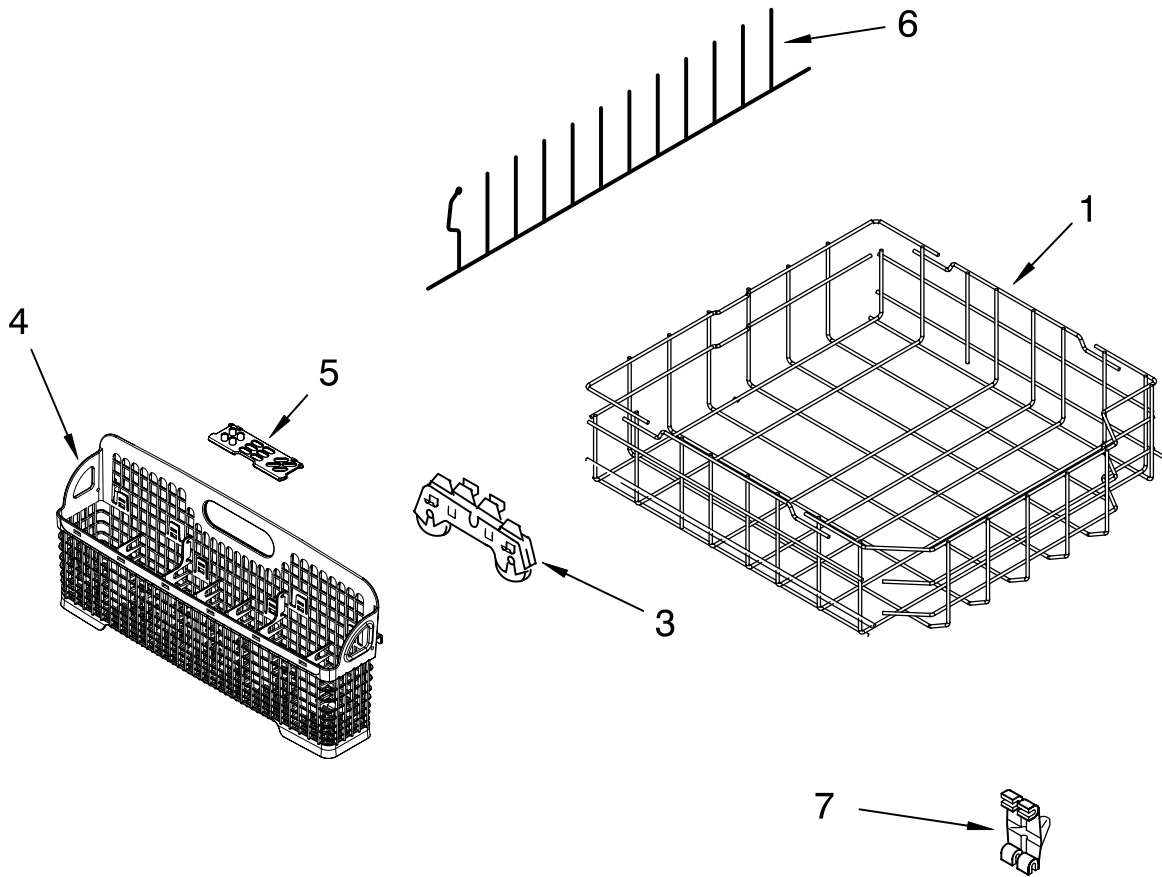

LOWER RACK PARTS

For Models: KUDC03ITBL0, KUDC03ITBS0
(Black) (Stainless)

Illus. No.	Part No.	DESCRIPTION
1	8539263	Lower Rack
3	8268645	Wheel & Transport Assembly
4	8562043	Basket, Silverware (Includes Item 5)
5	8519662	Lid, Basket Center
6	8519589	Tinerow
7	8268745	Retainer, Tinerow

FOR ORDERING INFORMATION REFER TO PARTS PRICE LIST