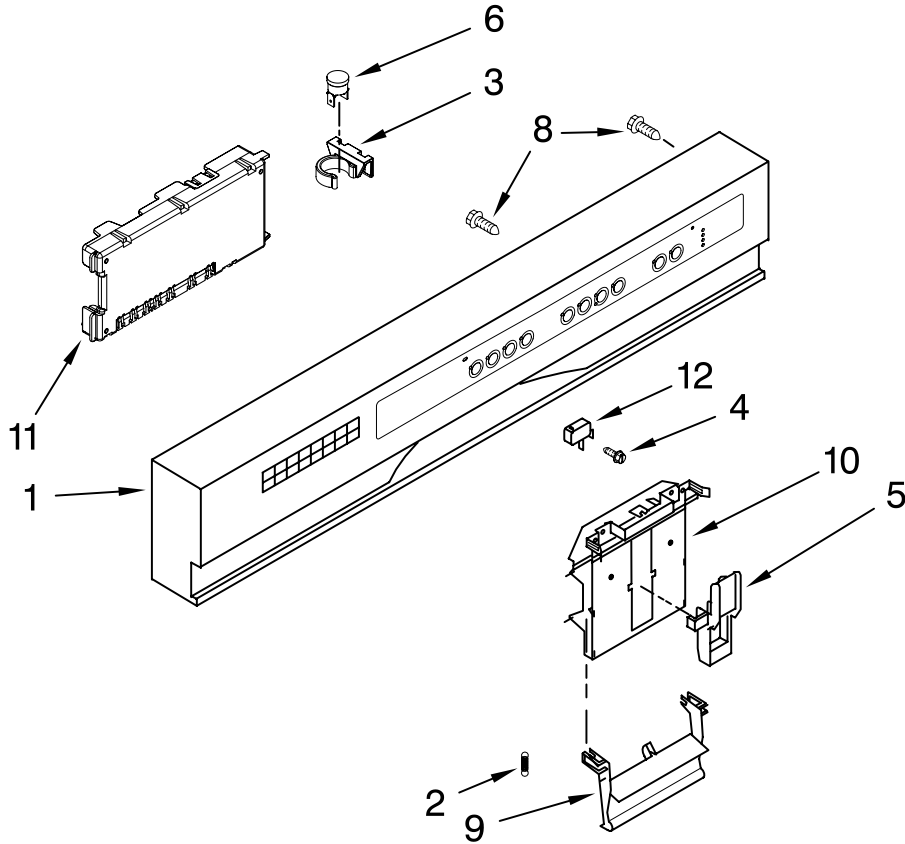

CONTROL PANEL PARTS

For Models: KUDC03ITBL0, KUDC03ITBS0
(Black) (Stainless)

Illus. No.	Part No.	DESCRIPTION
1		Console Assembly (Includes Insert)
	W10078015	Black
2	8268540	Spring, Handle
3	8546546	Clip, Bi-Metal
4	3400412	Screw
5	8524471	Actuator, Latch
6	661663	Bi-Metal
8	3369051	Screw (6)
9		Handle, Latch
	8269117	Black
10	8524476	Bolt, Latch
11	8575277	Control, Electronic
12	8269209	Switch, Door

FOR ORDERING INFORMATION REFER TO PARTS PRICE LIST