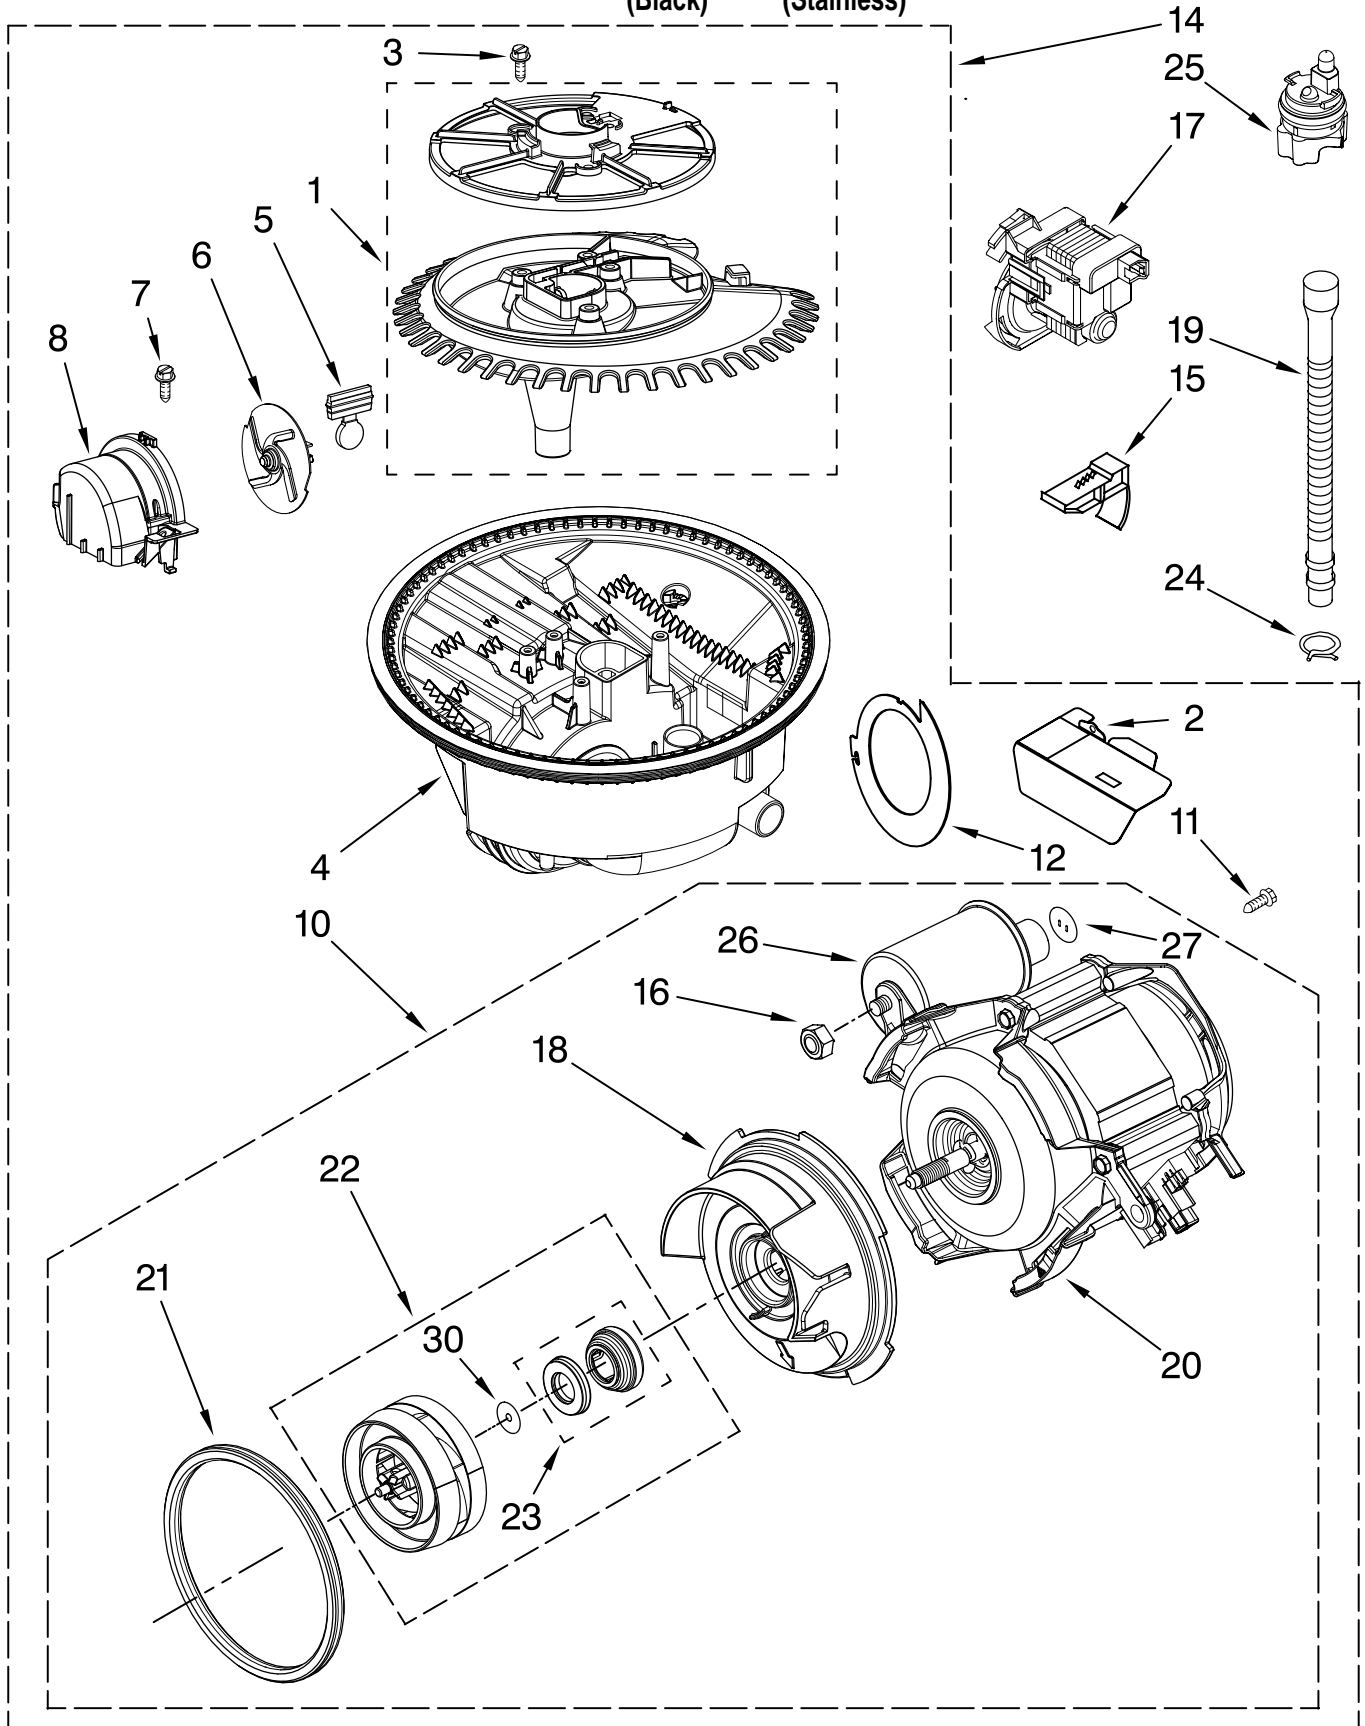

PUMP AND MOTOR PARTS

For Models: KUDC03ITBL0, KUDC03ITBS0
(Black) (Stainless)

FOR ORDERING INFORMATION REFER TO PARTS PRICE LIST

PUMP AND MOTOR PARTS

For Models: KUDC03ITBL0, KUDC03ITBS0

(Black) (Stainless)

Illus. No.	Part No.	DESCRIPTION
1	8534952	Accumulator Assy
2	8283527	Shield, Motor
3	3400069	Screw
4	8572618	Sump With Seal
5	8268375	Check Valve, Sump
6	W10083957	Chopper Assembly
7	9741232	Screw
8	8531857	Protector, Inlet
10	8535760	Motor Assembly
11	3400217	Screw
12	8268391	Screen, Separation
14	W10084107	Sump & Motor Assembly (Includes Item 15)
15	8269524	Tab, Sump
16	8533949	Nut
17	661662	Pump, Drain
18	8531019	Volute, Back (Also Order Items 23 & 30)
19	8269144	Hose, Drain
20	8535759	Motor
21	8268397	Seal, Volute
22	8531017	Impeller Kit
23	8268403	Face Seal Assembly (Also Order Item 30)
24	356138	Clamp, Hose
25	W10082647	Optical Water Indicator
26	8535474	Capacitor
27	8534946	Shield, Capacitor
30	8531018	Washer

FOR ORDERING INFORMATION REFER TO PARTS PRICE LIST