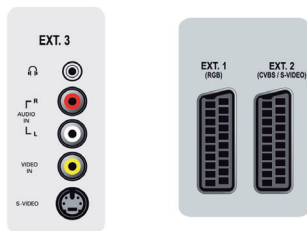

Tuner/Reception/Transmission

- **Aerial Input:** 75 ohm coaxial (IEC75)
- **TV system:** PAL I, PAL B/G, PAL D/K, SECAM B/G, SECAM D/K, SECAM L/L'
- **Video Playback:** NTSC, SECAM, PAL
- **Tuner bands:** Hyperband, S-Channel, UHF, VHF
- **Number of Preset Channels:** 100
- **Tuner Display:** PLL

Connectivity

- **Ext 1 Scart:** Audio L/R, CVBS in/out, RGB
- **Ext 2 Scart:** Audio L/R, CVBS in/out, S-video in
- **Ext 3:** S-video in, CVBS in, Audio L/R in
- **Ext 4:** YPbPr, Audio L/R in
- **Ext 5:** HDMI
- **Ext 6:** HDMI
- **Number of Scarts:** 2
- **Other connections:** Headphone out

Power

- **Ambient temperature:** 5 °C to 40 °C
- **Mains power:** 220 - 240V, 50/60Hz
- **Power consumption:** 140 W
- **Standby power consumption:** < 1W

Accessories

- **Included Accessories:** Table top stand, Power cord, Quick start guide, User Manual, Registration card, Warranty certificate, Remote Control, Batteries for remote control
- **Optional accessories:** Floor stand

Dimensions

- **Color cabinet:** Black cabinet with High Gloss black deco front
- **Set dimensions (W x H x D):** 805 x 546 x 115 mm
- **Set dimensions with stand (W x H x D):** 805 x 609 x 210 mm
- **Product weight:** 15.5 kg
- **Product weight (+stand):** 17.5 kg
- **Box dimensions (W x H x D):** 877 x 641 x 267 mm
- **Weight incl. Packaging:** 20.5 kg
- **VESA wall mount compatible:** 200 x 100 mm

Stereo system					Transmission system					
2CS DK	NICAM DK	2CS BG	NICAM I	NICAM LL'	PAL BG	PAL D/K	PAL I	SECAM BG	SECAM DK	SECAM LL'
•	•	•	•	•	•	•	•	•	•	•