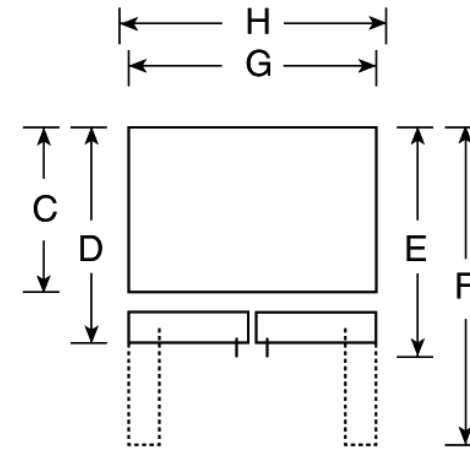

CFCP1NIX

GE Café™ 20.9 Cu. Ft. Counter-Depth French Door Refrigerator

Dimensions and Installation Information (in inches)

Overall Dimensions	Height to top of hinge (in.) A	69-5/8
	Height to top of case (in.) B	69
	Case depth without door (in.) C	23-7/8
	Case depth less door handle (in.) D	28-1/2
	Case depth with door handle (in.) E	31
	Depth with fresh food door open 90° (in.) F	43-1/2
	Width (in.) G	35-7/8
Air Clearances	Width with door open 90° inc. door handle (in.) H	44
	Each side (in.)	1/8
	Top (in.)	1
	Back (in.)	1/2

Dimensions (in inches)

Front View

Top View

For answers to your Monogram,® GE Profile™ or GE® appliance questions, visit our website at ge.com or call GE Answer Center® service, 800.626.2000.

imagination at work