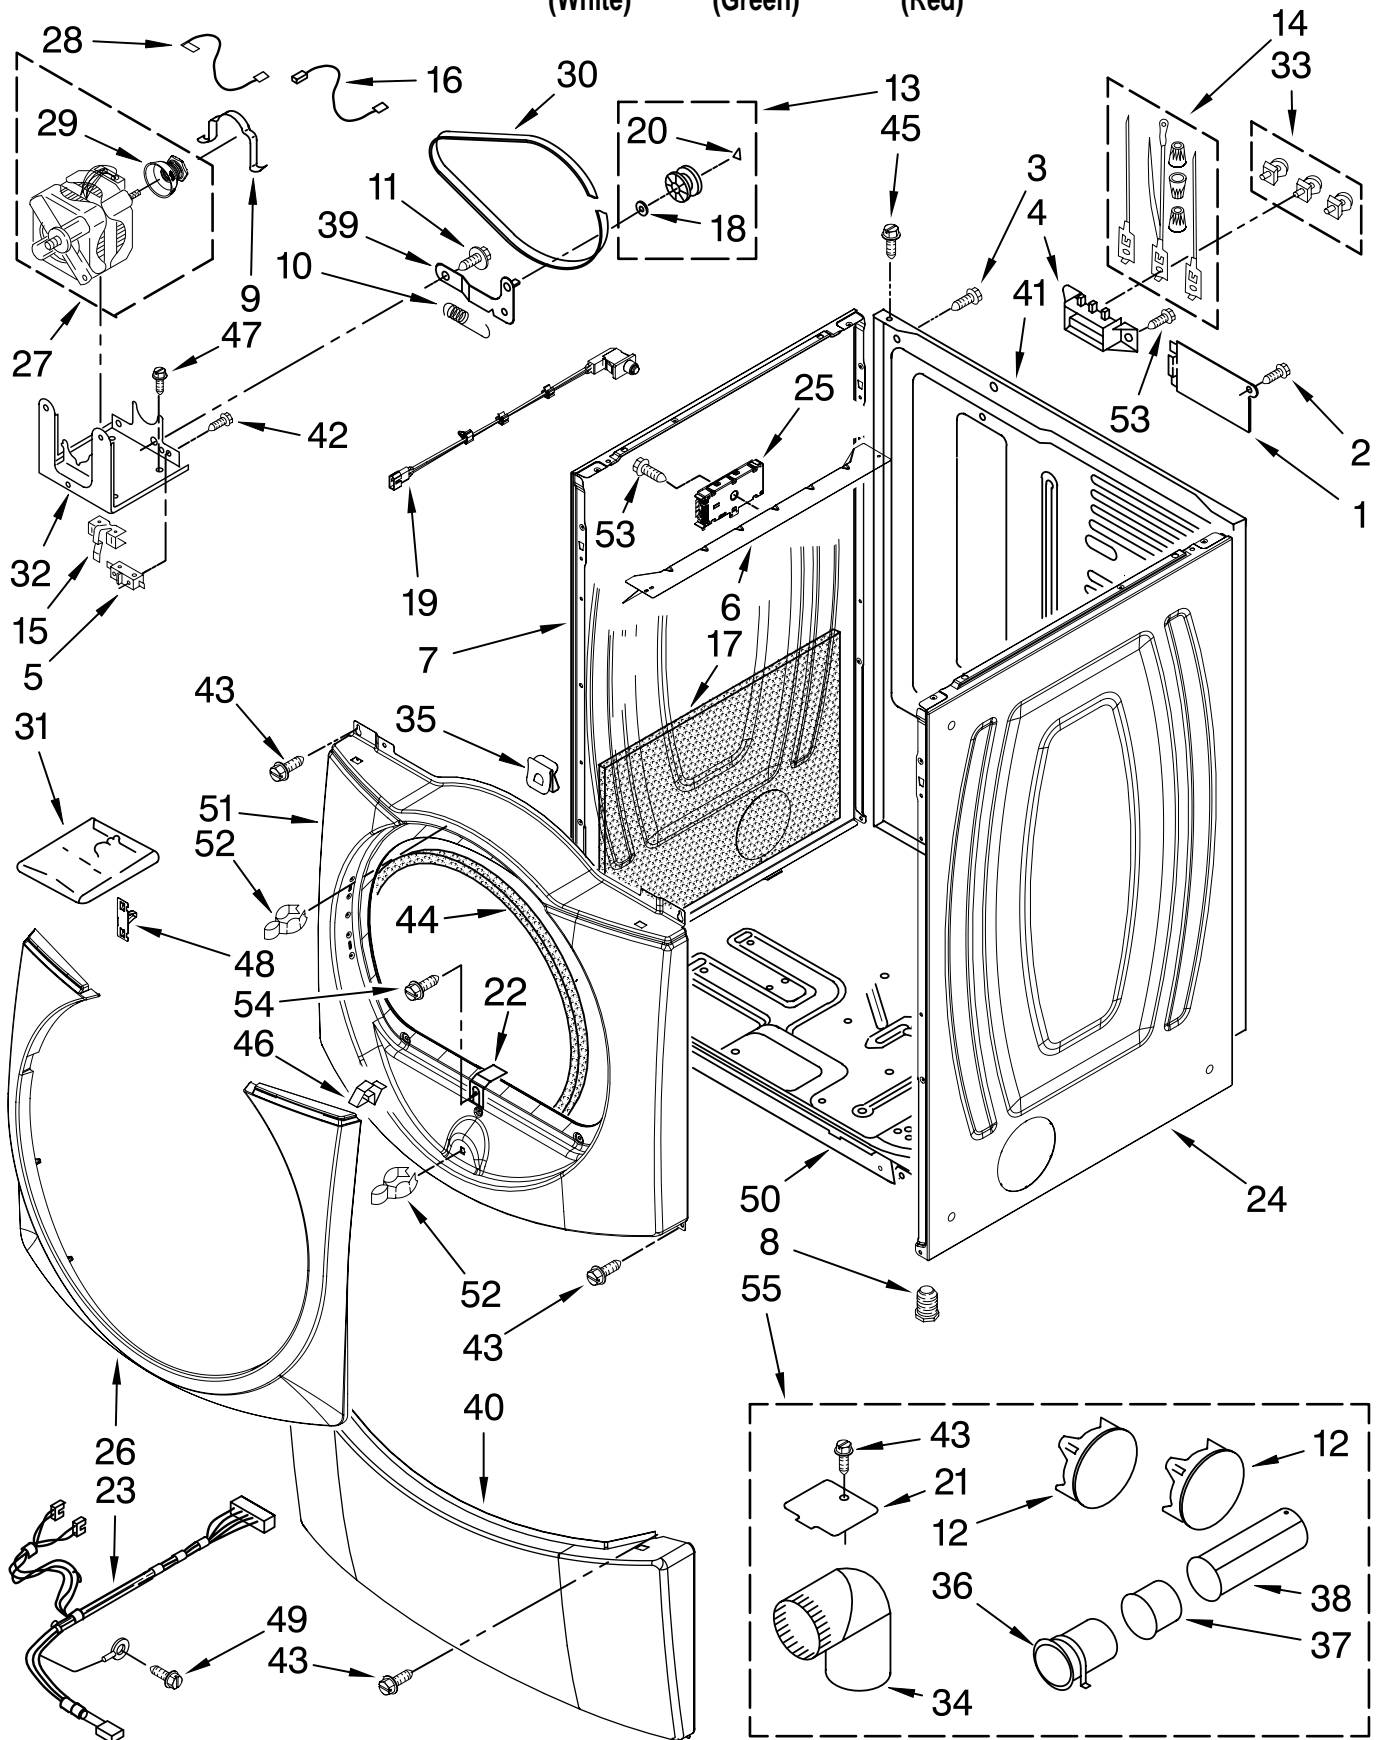

CABINET PARTS

For Models: MEDE500VW0, MEDE500VP0, MEDE500VF0
(White) (Green) (Red)

CABINET PARTS

For Models: MEDE500VW0, MEDE500VP0, MEDE500VF0
(White) (Green) (Red)

Illus. No.	Part No.	DESCRIPTION	Illus. No.	Part No.	DESCRIPTION	Illus. No.	Part No.	DESCRIPTION
1	8576583	Cover, Terminal Block	22	8529053	Ramp, Door	40		Panel, Toe
2	3390814	Screw, 8-18 x 3/8	23	W10181463	Harness, Digital Interface		W10116271	White
3	8533974	Screw, 10-32 x 5/8 (Ground)			Panel, Side (R.H.)		W10193963	Green
4	3397659	Block, Terminal	24				W10193962	Red
5	W10167612	Switch, Broken Belt		W10192446	White	41	W10181460	Panel, Rear
6	8563727	Bracket, Control Panel, Side (L.H.)		W10193958	Green	42	98129	Screw, 6-20 x 1 1/16
7				W10193957	Red	43	3390647	Screw, 8-18 x 1/2
			25	W10177388	Control Board	44	3387242	Seal, Front Panel
			26		Trim-Ring Assembly (Includes Item. 48)	45	3393008	Screw, 10-16 x 1/2
						46	8519459	Clip, Toe Panel
8	3392100	Foot, Dryer		W10164746	White	47	343641	Screw, 10-16 x 1/2
	279810	Foot - Optional (Extended Length Package Of 2) (Not Included)		W10190564	Green	48	W10129065	Trim-Clip Metal
9	660658	Clamp, Motor (2)		W10221448	Red	49	359625	Screw-Ground
10	3387374	Spring, Idler	27	8538263	Motor, Assembly 60 HZ.	50	8519207	Base, Cabinet
11	3389420	Retainer, Idler	28	3398948	Wire, Jumper (Broken Belt Switch)	51		Front Panel (Includes Illus. 44)
12		Plug, Multivent					W10153275	White
	697750	White	29	8578220	Pulley 60 HZ.		W10193970	Green
	W10151499	Midnight Grey	30	W10112954	Belt, Drive		W10193967	Red
13	3388672	Pulley Assembly	31	8541503	Kit, Stack Assembly	52	696144	Strike, Door (2)
14	279318	Terminal, Brass & Tinned (3) (Includes Illus. 33)	32	3387118	Bracket, Motor	53	90767	Screw, 8-18 x 3/8
15	8066120	Lever, Snap Switch	33	279393	Terminal Block Screw Kit (For Terminal Block)	54	3357011	Screw, 10-16 x 1/2
16	3394081	Wire, Belt Switch	34	49026	4" - 90° Elbow	Optional Parts Not Included		
17	W10128772	Sound Panel	35	62825	Clip, S-Type (3)	Dryer Exhaust Kit		
18	W10121334	Washer	36	8563747	Exhaust Pipe & Bracket	(For Side & Bottom Venting)		
19	W10128087	Assembly, Door Switch	37	8563750	Exhaust Pipe (Short)			
20	690997	Tri Ring	38	8563749	Exhaust Pipe (Long)	55	279818	White
21	8066115	Cover-Plate	39	3388674	Idler Bracket		W10186596	Midnight Grey