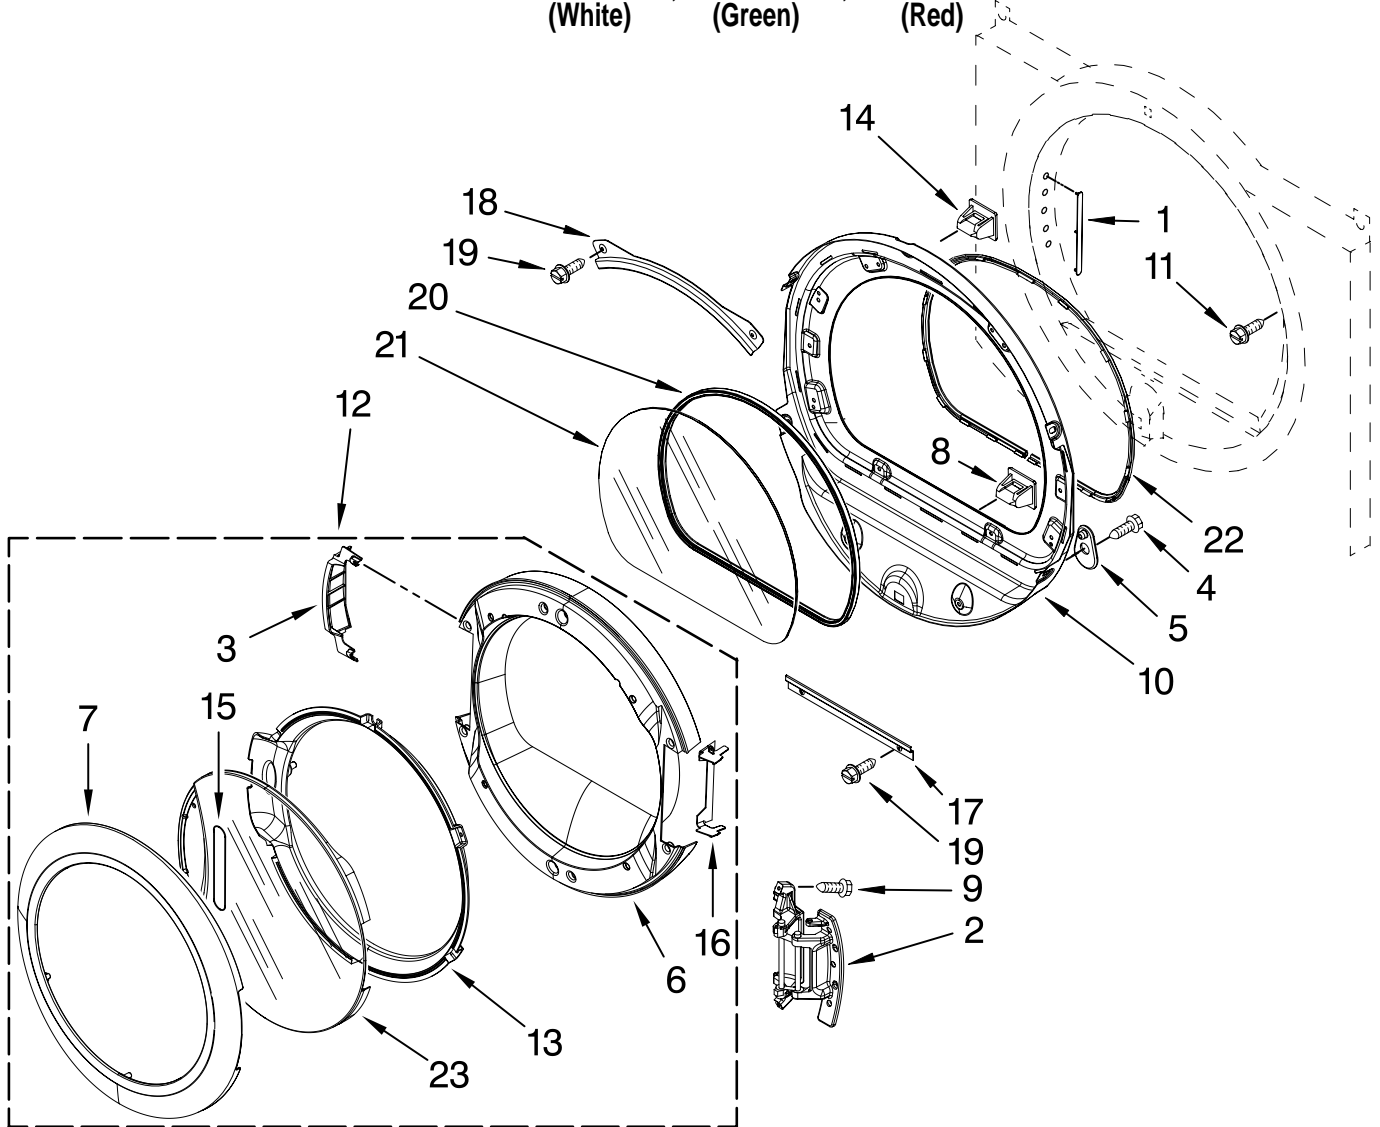

# TOP AND CONSOLE PARTS

For Models: MEDE500VW0, MEDE500VP0, MEDE500VF0  
(White) (Green) (Red)

Illus. No.	Part No.	DESCRIPTION
1		Literature Parts
	W10057351	Use & Care Guide
	W10057360	Tech Sheet
	W10134980	Installation, Diagnostic Guide
	W10165147	Sheet, Steam Tip
	W10057356	Guide, Quick Start
2		Top
	3980634	White
	W10193965	Green
	W10193964	Red
3	W10111017	Harness, Main
4		Panel, Console (Includes Buttons & Control Board & Item 13 )
	W10164452	White
	W10191140	Green
	W10237639	Red
5	3394427	Clip, Harness
6	W10006840	Bracket, Console (Includes Items: 21.)
7	94614	Terminal
8	3936144	Plug, Terminal
9	3390647	Screw, 8-18 x 1/2
10	W10185550	Power Cable User Interface
11	W10177245	Medallion
12	3395683	Connector, (Motor)
13	98139	Screw, 8-32 x 1/32
14	W10164576	Knob, Assembly
15	W10170293	Guide, Light Cycle Internal
16	W10171504	Foil-Display
17	W10112267	Foam-Seal
18	W10185548	Harness, User-Interface
19	W10171502	Fram-Light (Guide Display)
20	W10164578	Guide, Light (3-Way Digital)
21	W10170295	Frame-Light Guide
22	W10164567	Cycle, Light Guide
23	W10172298	Bushing, Knob
24	W10164610	User-Interface
25	8572039	Seal, User Interface
26	8540513	Screw
27	8540282	Screw

# BULKHEAD PARTS

For Models: MEDE500VW0, MEDE500VP0, MEDE500VF0  
(White) (Green) (Red)

# DOOR PARTS

For Models: MEDE500VW0, MEDE500VP0, MEDE500VF0  
(White) (Green) (Red)

Illus. No.	Part No.	DESCRIPTION
1		Label, Hinge Hole
	W10085210	White
	W10085230	Silver
2	W10139920	Door Hinge Assembly
3	W10180119	Cover, Door Hinge
4	9742177	Screw, 8-18 x 5/8
5	W10048910	Screw-Plug
6	W10180118	Door-Intermediate
7	W10193522	Handle Ring
8	690081	Door Catch Assembly (Lower)