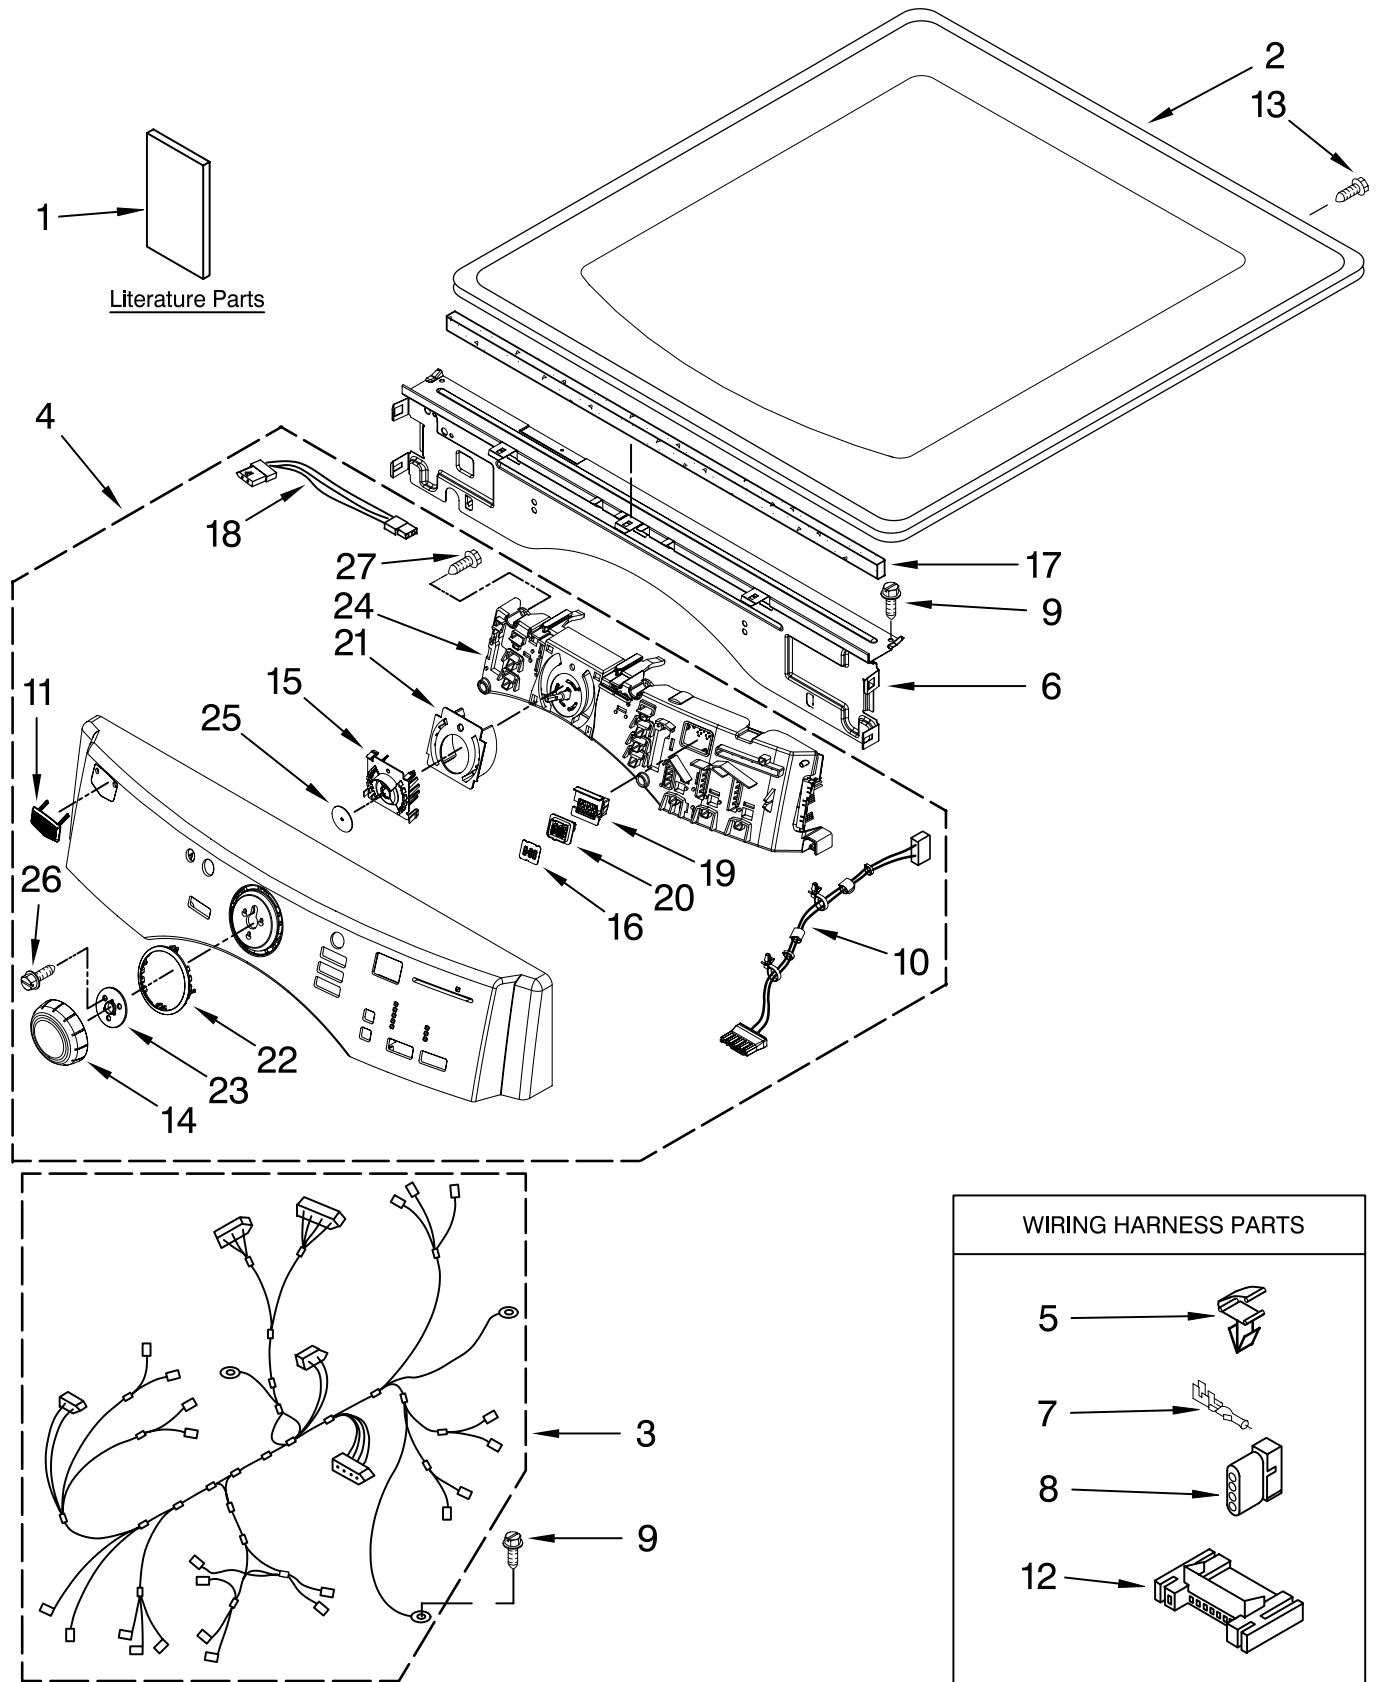

# TOP AND CONSOLE PARTS

For Models: MEDE500VW0, MEDE500VP0, MEDE500VF0  
(White) (Green) (Red)

Illus. No.	Part No.	DESCRIPTION
1		Literature Parts
	W10057351	Use & Care Guide
	W10057360	Tech Sheet
	W10134980	Installation, Diagnostic Guide
	W10165147	Sheet, Steam Tip
	W10057356	Guide, Quick Start
2		Top
	3980634	White
	W10193965	Green
	W10193964	Red
3	W10111017	Harness, Main
4		Panel, Console (Includes Buttons & Control Board & Item 13 )
	W10164452	White
	W10191140	Green
	W10237639	Red
5	3394427	Clip, Harness
6	W10006840	Bracket, Console (Includes Items: 21.)
7	94614	Terminal
8	3936144	Plug, Terminal
9	3390647	Screw, 8-18 x 1/2
10	W10185550	Power Cable User Interface
11	W10177245	Medallion
12	3395683	Connector, (Motor)
13	98139	Screw, 8-32 x 1/32
14	W10164576	Knob, Assembly
15	W10170293	Guide, Light Cycle Internal
16	W10171504	Foil-Display
17	W10112267	Foam-Seal
18	W10185548	Harness, User-Interface
19	W10171502	Fram-Light (Guide Display)
20	W10164578	Guide, Light (3-Way Digital)
21	W10170295	Frame-Light Guide
22	W10164567	Cycle, Light Guide
23	W10172298	Bushing, Knob
24	W10164610	User-Interface
25	8572039	Seal, User Interface
26	8540513	Screw
27	8540282	Screw