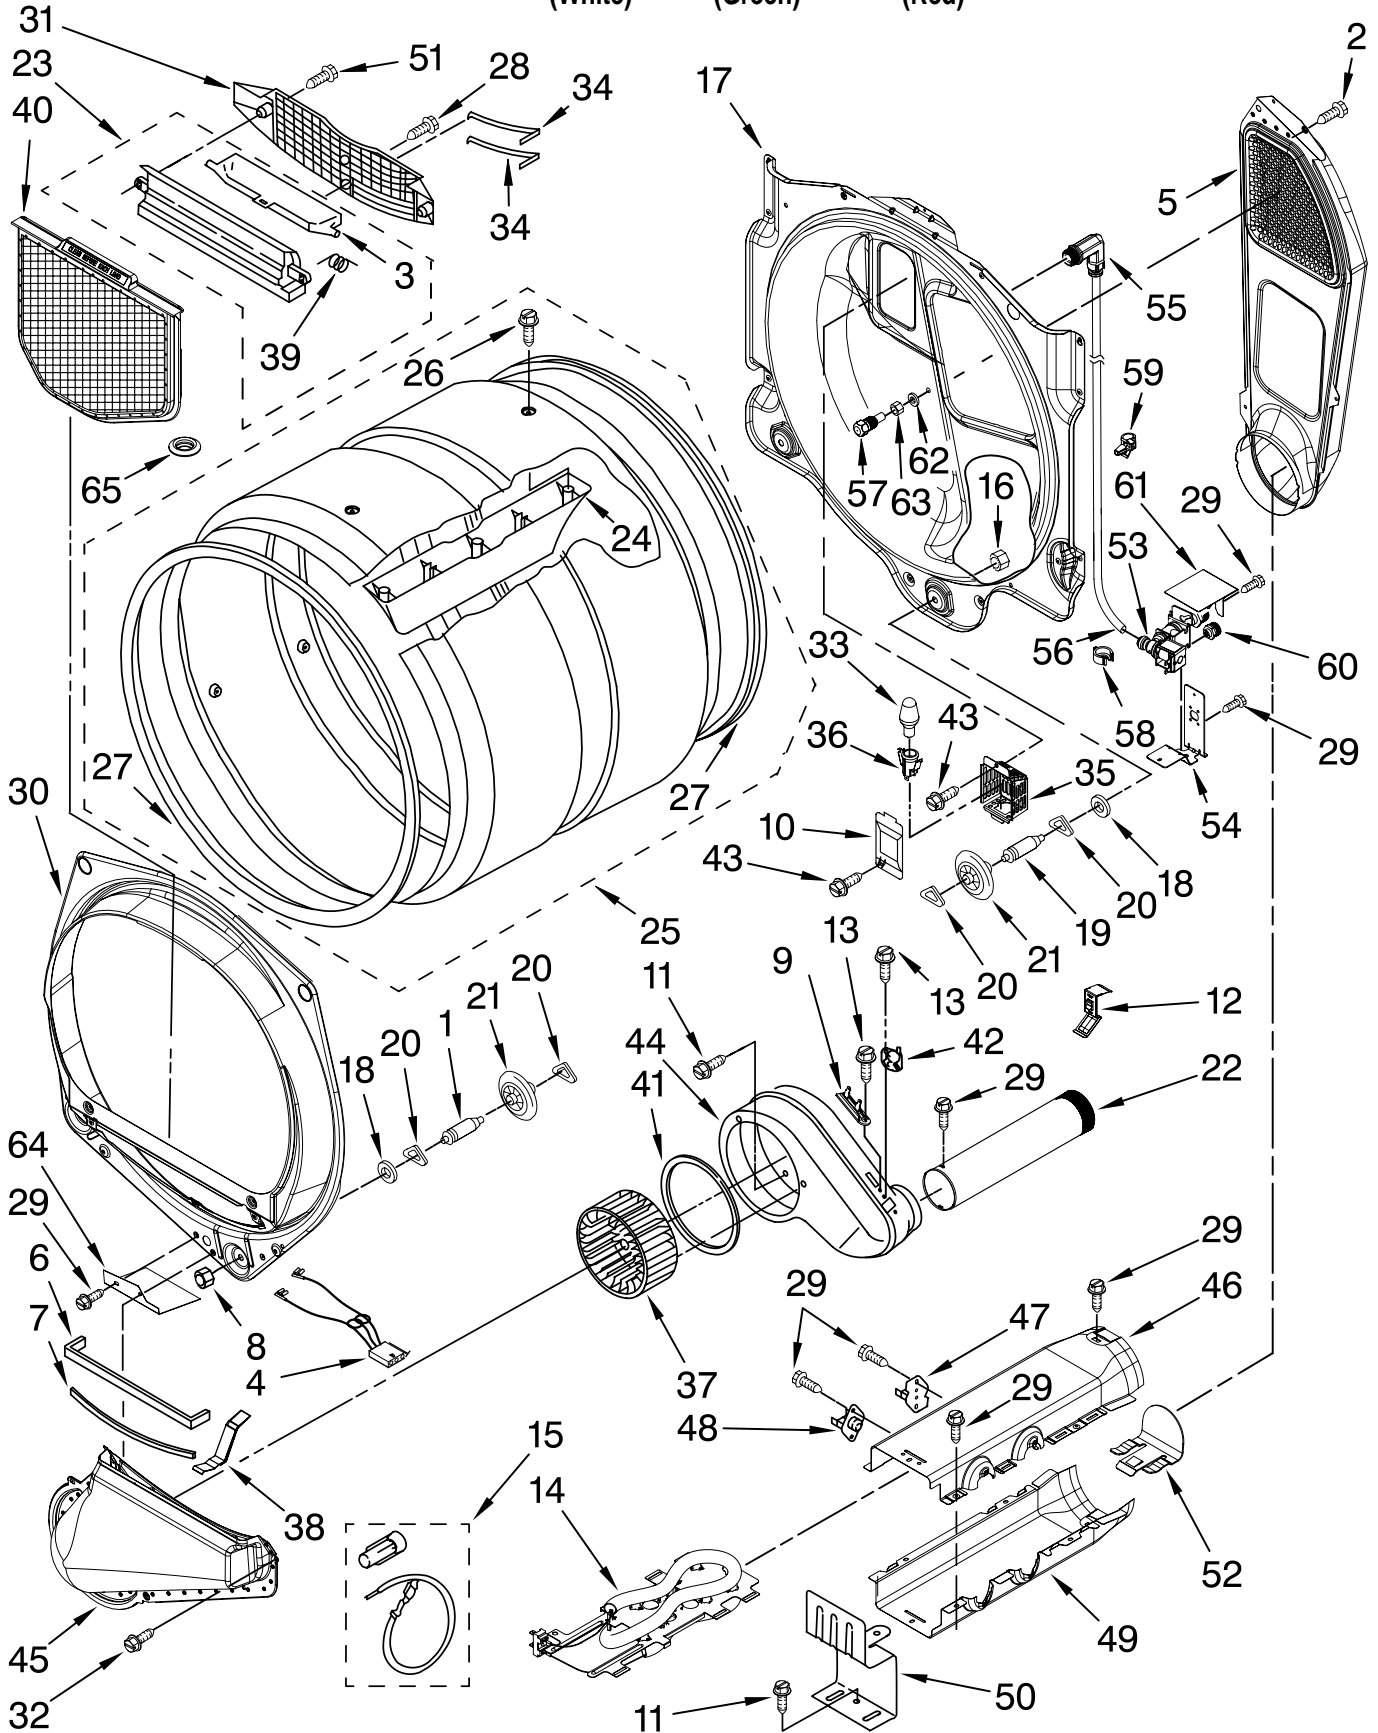

BULKHEAD PARTS

For Models: MEDE500VW0, MEDE500VP0, MEDE500VF0
(White) (Green) (Red)

BULKHEAD PARTS

For Models: MEDE500VW0, MEDE500VP0, MEDE500VF0
(White) (Green) (Red)

Illus. No.	Part No.	DESCRIPTION	Illus. No.	Part No.	DESCRIPTION	Illus. No.	Part No.	DESCRIPTION
1	8575324	Shaft, R.H. Thread	24	697693	Baffle, Drum	49	8544770	Housing-Tab Heater Box
2	3390647	Screw, 8-18 x 1/2	25	W10181466	Complete Drum Assembly	50	8066099	Bracket, Heater Box
3	3394984	Door, Lint Screen	26	W10109200	Screw, 11-16 x 3/4	51	3387230	Screw, 10-16 x 1
4	3406653	Harness, Sensor	27	W10166807	Seal, Drum	52	8544776	Flange, Heater Box
5	697354	Air Duct Assembly	28	695240	Screw, 8-18 x 1/2	53	W10044596	Valve, Water Inlet (Includes Items, 29, 54, 60 & 61)
6	697813	Seal, Outlet Housing	29	90767	Screw, 8-18 x 3/8	54	W10044597	Bracket, Valve
7	697814	Seal, Drum Front	30	8519245	Bulkhead, Front	55	W10044606	Nozzle & Hose Assembly (Includes Items, 57, 59, 62 & 63)
8	3934666	Nut, 3/8 x 16(R.H.)	31	8299979	Grille, Outlet	56	W10044598	Hose, (Not Servicable) Includes With Item 55.)
9	3392519	Thermal - Fuse (91°C)	32	359625	Screw, 8-18 x 1/2	57	W10044629	Nozzle & Screen Assembly
10	3402841	Lens, Drum Light	33	3406124	Bulb, Light	58	W10044615	Clip, Push-To-Connect
11	489463	Screw, 8-18 x 5/8	34	3387223	Electrode, Sensor	59	3391018	Cable, Tie
12	8572105	Clip, Exhaust Pipe	35	8578825	Bracket, Drum Light	60	W10044605	Coupling, Hose
13	8533971	Screw, 8-18 x 5/16	36	W10136369	Socket Assembly	61	W10184825	Cover, Inlet Valve
14	8544771	Heater Element	37	697772	Wheel, Blower	62	W10044579	Washer, Nozzle
15	279457	Terminal Wire Kit (For Heater Element Wiring Harness Repair)	38	8066208	Clip, Spring	63	W10044628	Nut, Brass
16	W10001120	Nut, 3/8-16 (L.H.)	39	3394986	Spring, Lint Screen Door	64	W10128629	Shield, Blower Housing (Includes, Item 29).
17	W10133857	Bulkhead, Rear	40	W10049370	Lint Screen	65	W10128544	Caplug
18	3387459	Washer, Support	41	697770	Seal, Cover Plate			
19	8575325	Shaft, L.H. Thread	42	8577274	Thermistor			
20	690997	Ring, Tri	43	487909	Screw, 8-15 x 1/2			
21	8536973	Roller, Support	44	8544362	Housing, Blower			
22	8563745	Exhaust Pipe	45	8066168	Lint Duct Assembly			
23	3394985	Housing, Outlet	46	8544769	Housing-Slot Heater Box			
			47	280148	Thermal Cut-Off (Includes Illus. No. 48)			
			48	8557403	Thermostat 295°F (146°C)