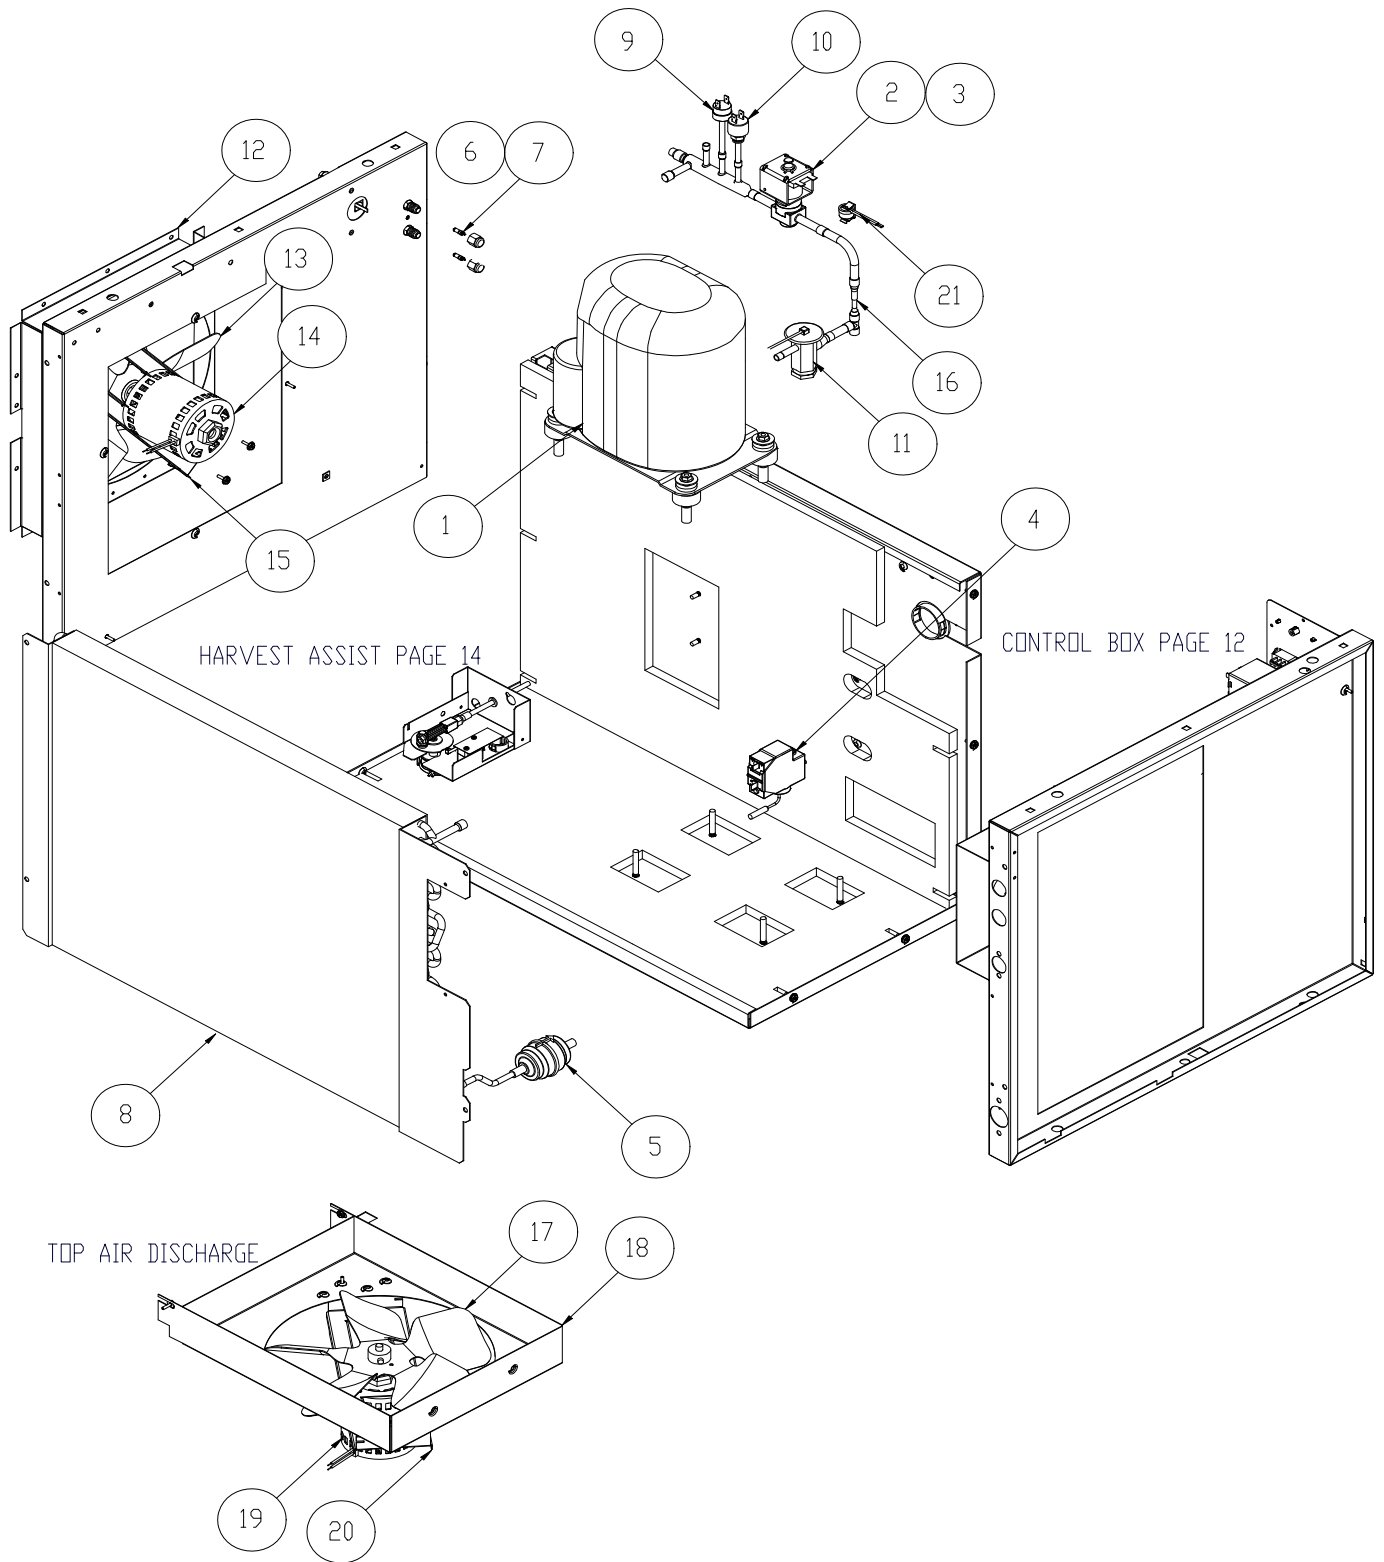

Item No.	Model Number					Description
	ICE0250A	ICE0400A	ICE0406A	ICE0500A	ICE0606A	
1	9181121-11	9181121-11	9181126-01	9181124-11	9181125-11	Compressor Kit
2	9151123-01	9151123-01	9151123-01	9151123-01	9151123-01	Hot Gas Valve Body
3	9151123-03	9151123-03	9151123-04	9151123-03	9151123-04	Hot Gas Valve Coil
4	9041094-01	9041094-01	9041094-01	9041094-01	9041094-01	Low Pressure Control
5	9151004-02	9151004-02	9151004-02	9151004-02	9151004-02	Filter Drier
6	9091086-02	9091086-02	9091086-02	9091086-02	9091086-02	Service Valve Core
7	9091086-03	9091086-03	9091086-03	9091086-03	9091086-03	Service Valve Cap
8	9141106-01	9141106-01	9141106-01	9141120-01	9141120-01	Condenser
9	9041096-01	9041096-01	9041096-01	9041096-01	9041096-01	Fan Control
10	9041091-01	9041091-01	9041091-01	9041091-01	9041091-01	High Pressure Control
11	9151154-01	9151149-01	9151149-01	9151149-01	9151151-01	Expansion Valve
	9131465-01	9131465-01	9131465-01	9131465-01	9131465-01	Insulation-Danfoss Expansion Valve
12	3013112-01	3013112-01	3013112-01	3013112-01	3013112-01	Fan Shroud
13	9131332-02	9131332-02	9131332-02	9131383-01	9131332-02	Fan Blade
14	9161089-02	9161089-02	9161089-03	9161078-01	9161089-03	Fan Motor
15	3012527-01	3012527-01	3012527-01	3012527-01	3012527-01	Fan Motor Bracket
16	9091136-01	9091136-01	9091136-01	9091136-01	N/A	Restrictor
17	9131332-02	9131332-02	9131332-02	9131383-01	9131332-02	Fan Blade (Top Air Discharge)
18	3012725-01	3012725-01	3012725-01	3012725-01	3012725-01	Fan Shroud (Top Air Discharge)
19	9161089-02	9161089-02	9161089-03	9161078-01	9161089-03	Fan Motor (Top Air Discharge)
20	3012527-01	3012527-01	3012527-01	3012527-01	3012527-01	Fan Motor Bracket (Top Air Discharge)
21	9041098-01	9041098-01	9041098-01	9041098-01	9041098-01	High Temperature Safety Control
						Top Air Discharge Conversion Kit

Item No.	Model Number			Description
	ICE0305A	ICE0405A	ICE0605A	
1	9181127-11	9181127-11	9181128-11	Compressor Kit
2	9151123-01	9151123-01	9151123-01	Hot Gas Valve Body
3	9151123-04	9151123-04	9151123-04	Hot Gas Valve Coil
4	9041094-01	9041094-01	9041094-01	Low Pressure Control
5	9151004-02	9151004-02	9151004-02	Filter Drier
6	9091086-02	9091086-02	9091086-02	Service Valve Core
7	9091086-03	9091086-03	9091086-03	Service Valve Cap
8	9141106-01	9141106-01	9141120-01	Condenser
9	9041096-01	9041096-01	9041096-01	Fan Control
10	9041091-01	9041091-01	9041091-01	High Pressure Control
11	9151154-01	9151149-01	9151149-01	Expansion Valve
	9131465-01	9131465-01	9131465-01	Insulation-Danfoss Expansion Valve
12	3013112-01	3013112-01	3013112-01	Fan Shroud
13	9131383-01	9131383-01	9131383-01	Fan Blade
14	9161078-02	9161078-02	9161078-02	Fan Motor
15	2021612-01	2021612-01	3013109-01	Fan Motor Bracket
16	N/A	9091136-01	N/A	Restrictor
17	N/A	N/A	N/A	Fan Blade (Top Air Discharge)
18	N/A	N/A	N/A	Fan Shroud (Top Air Discharge)
19	N/A	N/A	N/A	Fan Motor (Top Air Discharge)
20	N/A	N/A	N/A	Fan Motor Bracket (Top Air Discharge)
21	9041098-01	9041098-01	9041098-01	High Temperature Safety Control
				Top Air Discharge Conversion Kit