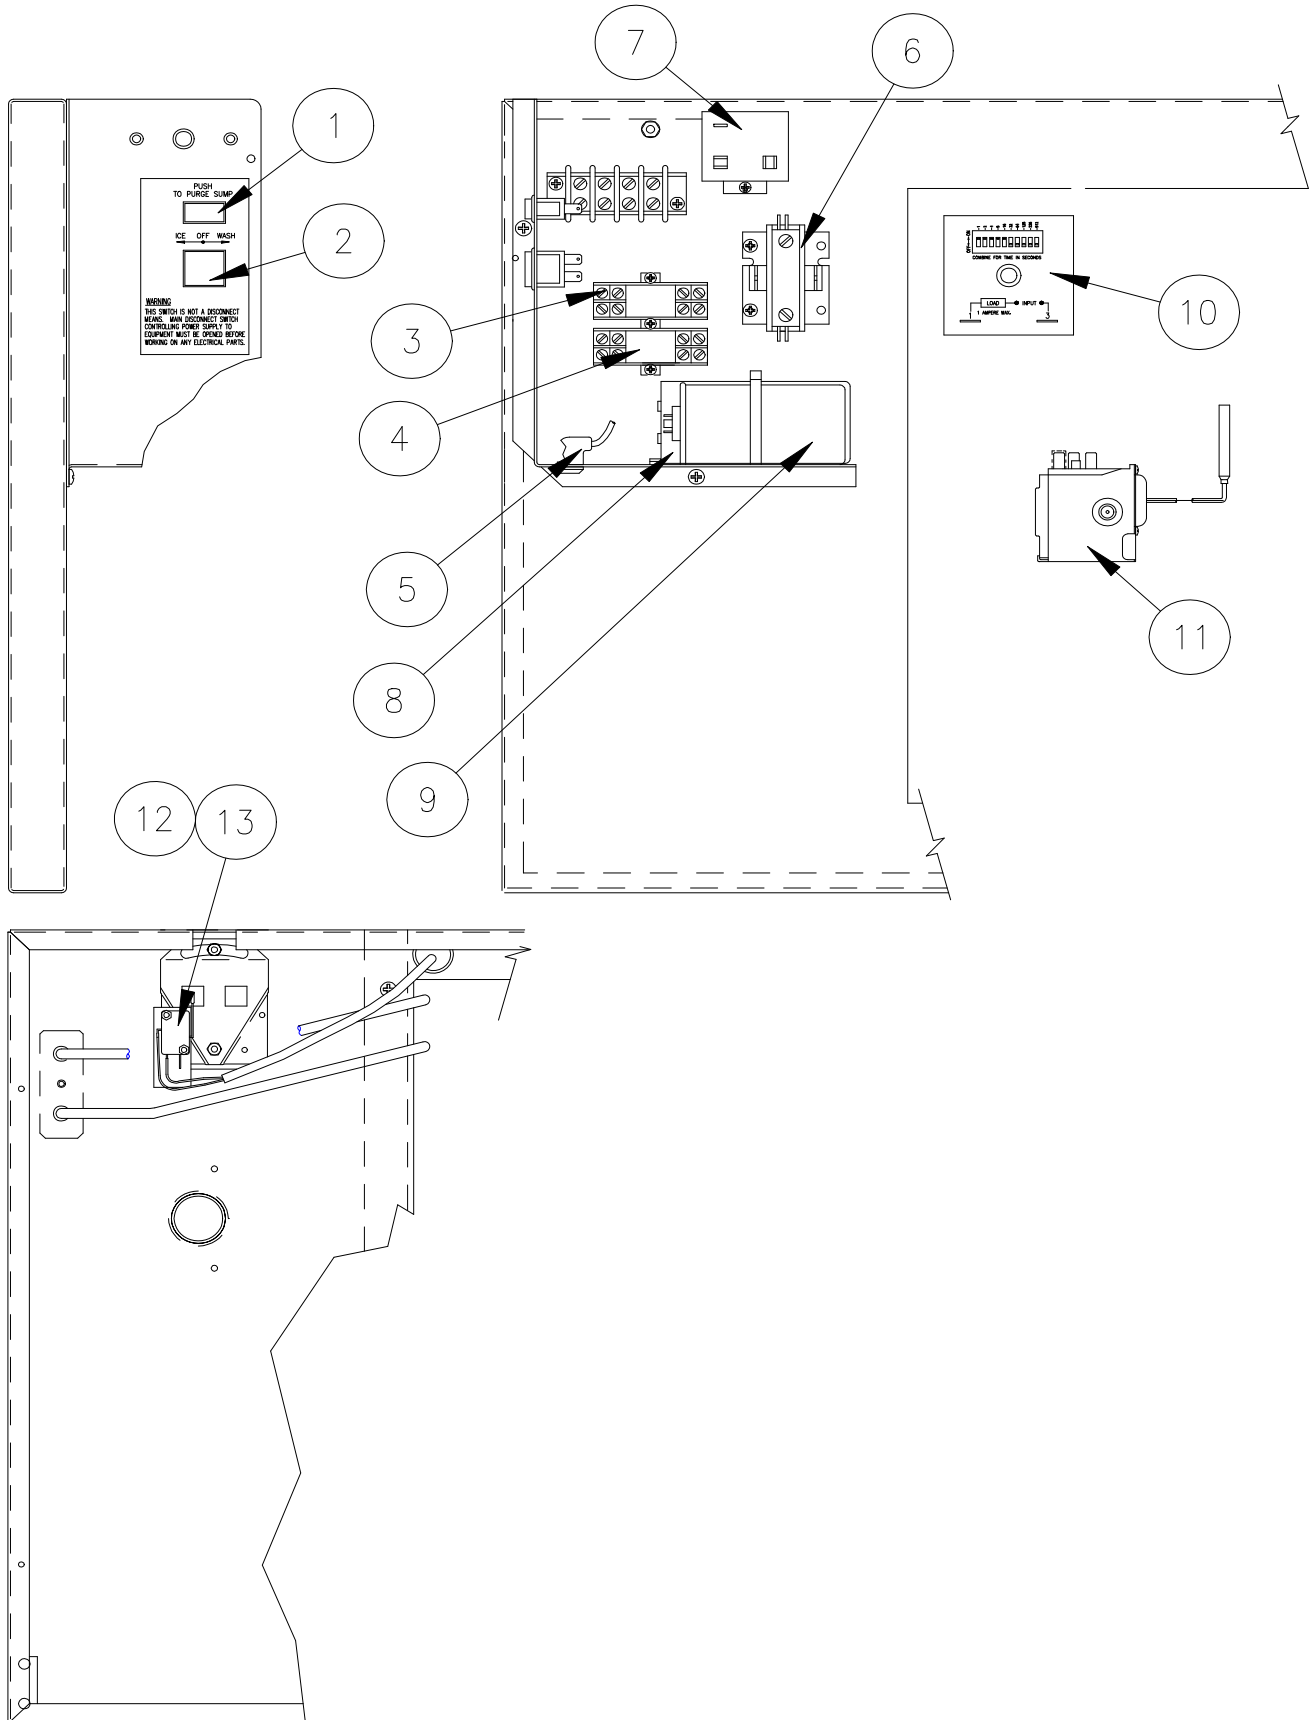

Item No.	Model Number					Description
	ICE0250	ICE0400	ICE0406	ICE0500	ICE0606	
1	9101139-03	9101139-03	9101139-03	9101139-03	9101139-03	Purge Switch
2	9101195-01	9101195-01	9101195-01	9101195-01	9101195-01	ON-OFF-WASH Switch
3	9101083-01	9101083-01	9101083-01	9101083-01	9101083-01	Relay Socket
4	9101084-01	9101084-01	9101084-02	9101084-01	9101084-02	Relay
5	9101218-12	9101218-12	9101218-12	9101218-12	9101218-12	Water Pump Cord
6	9101002-07	9101002-03	9101002-04	9101002-03	9101002-04	Contactora
7	9181004-27	9181010-14	9181004-07	9181010-12	9181010-10	Compressor Start Relay
8	9181003-39	9181003-39	9181003-45	9181003-40	9181003-19	Start Capacitor
9	N/A	N/A	9181009-08	9181009-11	9181009-16	Run Capacitor
10	9101148-01	9101148-01	9101148-01	9101148-01	9101148-01	Timer
11	9041094-01	9041094-01	9041094-01	9041094-01	9041094-01	Low Pressure Timer Initiate
12	2061471-03	2061471-03	2061471-03	2061471-03	2061471-03	Curtain Switch Assembly
13	9101124-02	9101124-02	9101124-02	9101124-02	9101124-02	Curtain Switch

Item No.	Model Number			Description
	ICE0305	ICE0405	ICE0605	
1	9101139-03	9101139-03	9101139-03	Purge Switch
2	9101195-01	9101195-01	9101195-01	ON-OFF-WASH Switch
3	9101083-01	9101083-01	9101083-01	Relay Socket
4	9101084-02	9101084-02	9101084-02	Relay
5	9101218-12	9101218-12	9101218-12	Water Pump Cord
6	9101002-04	9101002-04	9101002-04	Contactora
7	9181004-04	9181004-04	9181010-10	Compressor Start Relay
8	9181003-45	9181003-45	9181003-44	Start Capacitor
9	N/A	N/A	9181009-17	Run Capacitor
10	9101148-01	9101148-01	9101148-01	Timer
11	9041094-01	9041094-01	9041094-01	Low Pressure Timer Initiate
12	2061471-03	2061471-03	2061471-03	Curtain Switch Assembly
13	9101124-02	9101124-02	9101124-02	Curtain Switch

Compressor Components

Model Number					Description
ICE0250	ICE0400	ICE0406	ICE0500	ICE0606	
9181121-01	9181121-01	9181126-01	9181124-01	9181125-01	Compressor
9181005-37	9181005-37	9181005-44	9181005-43	Internal	Overload
9181004-27	9181004-27	9181010-29	9181010-28	9181010-10	Relay
9181003-39	9181003-39	9181003-45	9181003-40	9181003-19	Start Capacitor
N/A	N/A	9181009-08	9181009-11	9181009-16	Run Capacitor

Model Number			Description
ICE0305	ICE0405	ICE0605	
9181127-01	9181127-01	9181128-01	Compressor
9181005-44	9181005-44	Internal	Overload
9181010-30	9181010-30	9181010-10	Relay
9181003-45	9181003-45	9181003-44	Start Capacitor
9181009-08	9181009-08	9181009-17	Run Capacitor