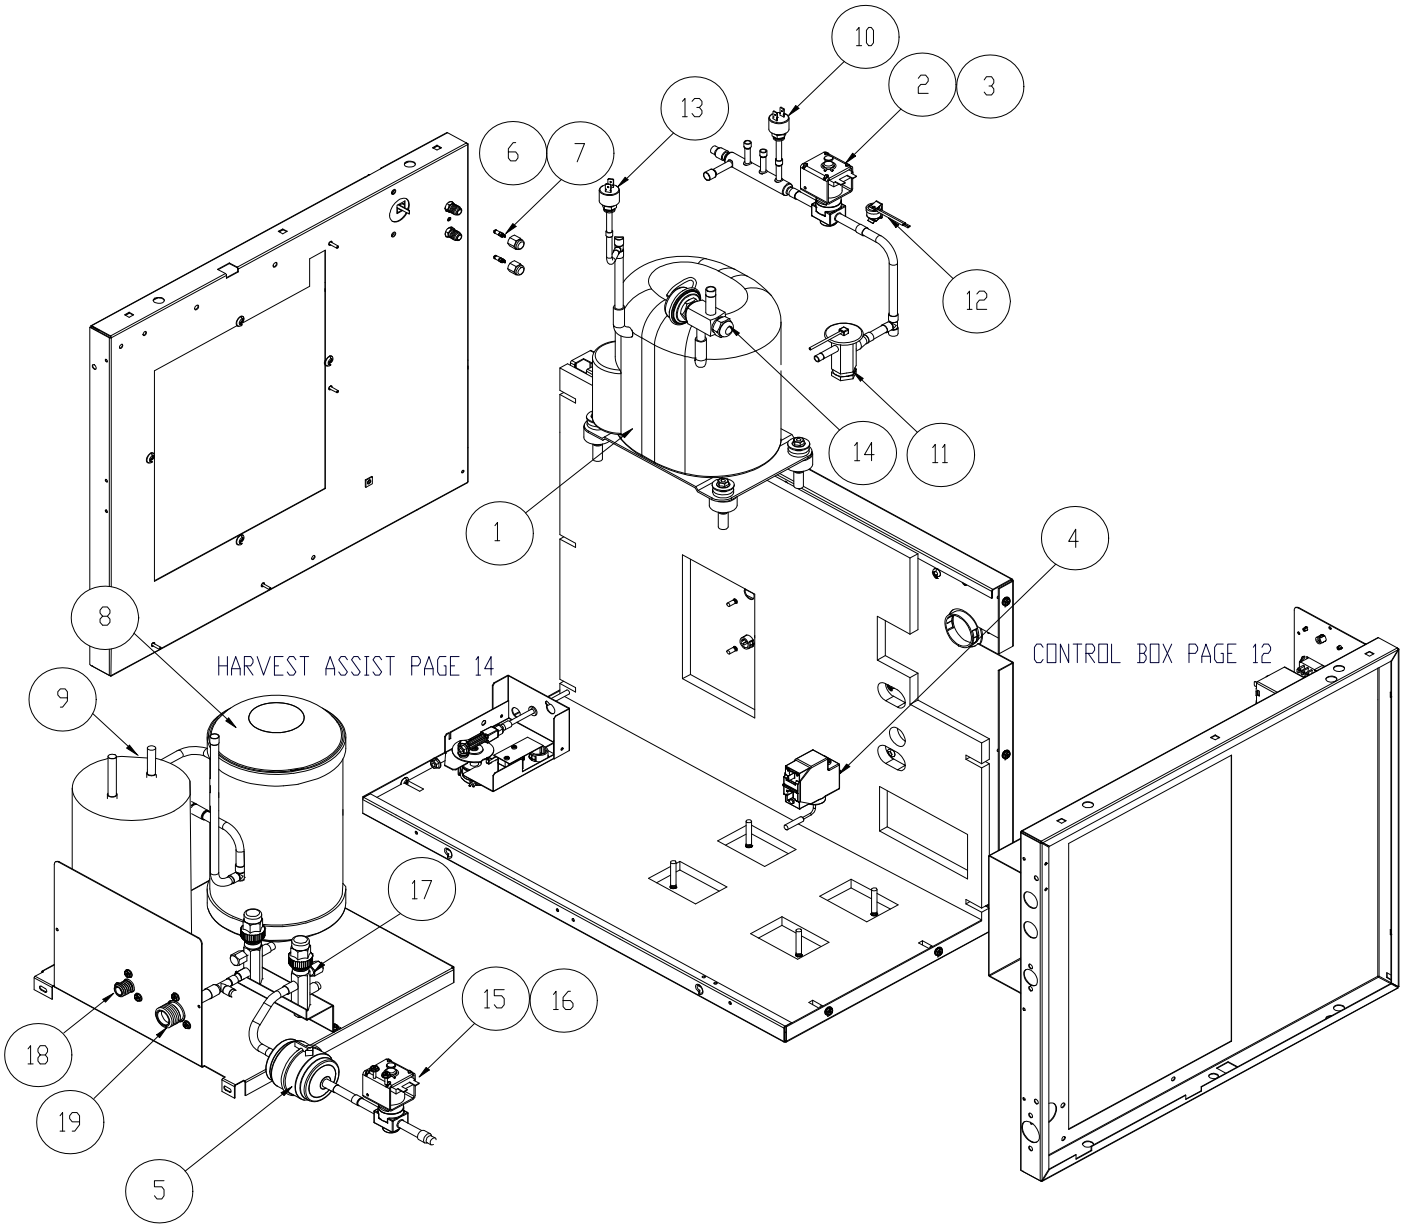

Item No.	Model Number					Description
	ICE0250	ICE0400	ICE0406	ICE0500R	ICE0606R	
1	N/A	N/A	N/A	9151124-11	9181125-11	Compressor
2	N/A	N/A	N/A	9151123-01	9151123-01	Hot Gas Valve Body
3	N/A	N/A	N/A	9151123-03	9151123-04	Hot Gas Valve Coil
4	N/A	N/A	N/A	9041094-01	9041094-01	Low Pressure Control
5	N/A	N/A	N/A	9151004-04	9151004-04	Filter Drier
6	N/A	N/A	N/A	9091086-02	9091086-02	Service Valve Core
7	N/A	N/A	N/A	9091086-03	9091086-03	Service Valve Cap
8	N/A	N/A	N/A	9151074-01	9151074-01	Receiver
9	N/A	N/A	N/A	2091204-01	N/A	Accumulator
10	N/A	N/A	N/A	9041091-01	9041091-01	High Pressure Control
11	N/A	N/A	N/A	9151149-01	9151151-01	Expansion Valve
	N/A	N/A	N/A	9131465-01	9131465-01	Insulation Danfoss Expansion Valve
12	N/A	N/A	N/A	9041098-01	9041098-01	High Temperature Safety Control
13	N/A	N/A	N/A	9041092-02	9041092-02	Pump Down Control
14	N/A	N/A	N/A	9151086-01	N/A	Crankcase Pressure Regulator
15	N/A	N/A	N/A	9151123-02	9151123-02	Liquid Line Solenoid Body
16	N/A	N/A	N/A	9151123-03	9151123-04	Liquid Line Solenoid Coil
17	N/A	N/A	N/A	9091137-01	9091137-01	Valve-Shut Off
18	N/A	N/A	N/A	9091001-11	9091001-11	Remote Fitting 3/8 Male
19	N/A	N/A	N/A	9091001-12	9091001-12	Remote Fitting 1/2 Male
20	N/A	N/A	N/A	9151139-01	9151139-01	Check Valve

Item No.	Model Number			Description
	ICE0305	ICE0405	ICE0605R	
1	N/A	N/A	9181128-11	Compressor
2	N/A	N/A	9151123-01	Hot Gas Valve Body
3	N/A	N/A	9151123-04	Hot Gas Valve Coil
4	N/A	N/A	9041094-01	Low Pressure Control
5	N/A	N/A	9151004-04	Filter Drier
6	N/A	N/A	9091086-02	Service Valve Core
7	N/A	N/A	9091086-03	Service Valve Cap
8	N/A	N/A	9151074-01	Receiver
9	N/A	N/A	N/A	Accumulator
10	N/A	N/A	9041091-01	High Pressure Control
11	N/A	N/A	9151149-01	Expansion Valve
	N/A	N/A	9131465-01	Insulation Danfoss Expansion Valve
12	N/A	N/A	9041098-01	High Temperature Safety Control
13	N/A	N/A	9041092-02	Pump Down Control
14	N/A	N/A	N/A	Crankcase Pressure Regulator
15	N/A	N/A	9151123-02	Liquid Line Solenoid Body
16	N/A	N/A	9151123-04	Liquid Line Solenoid Coil
17	N/A	N/A	9091137-01	Valve-Shut Off
18	N/A	N/A	9091001-11	Remote Fitting 3/8 Male
19	N/A	N/A	9091001-12	Remote Fitting 1/2 Male
20	N/A	N/A	9151139-01	Check Valve