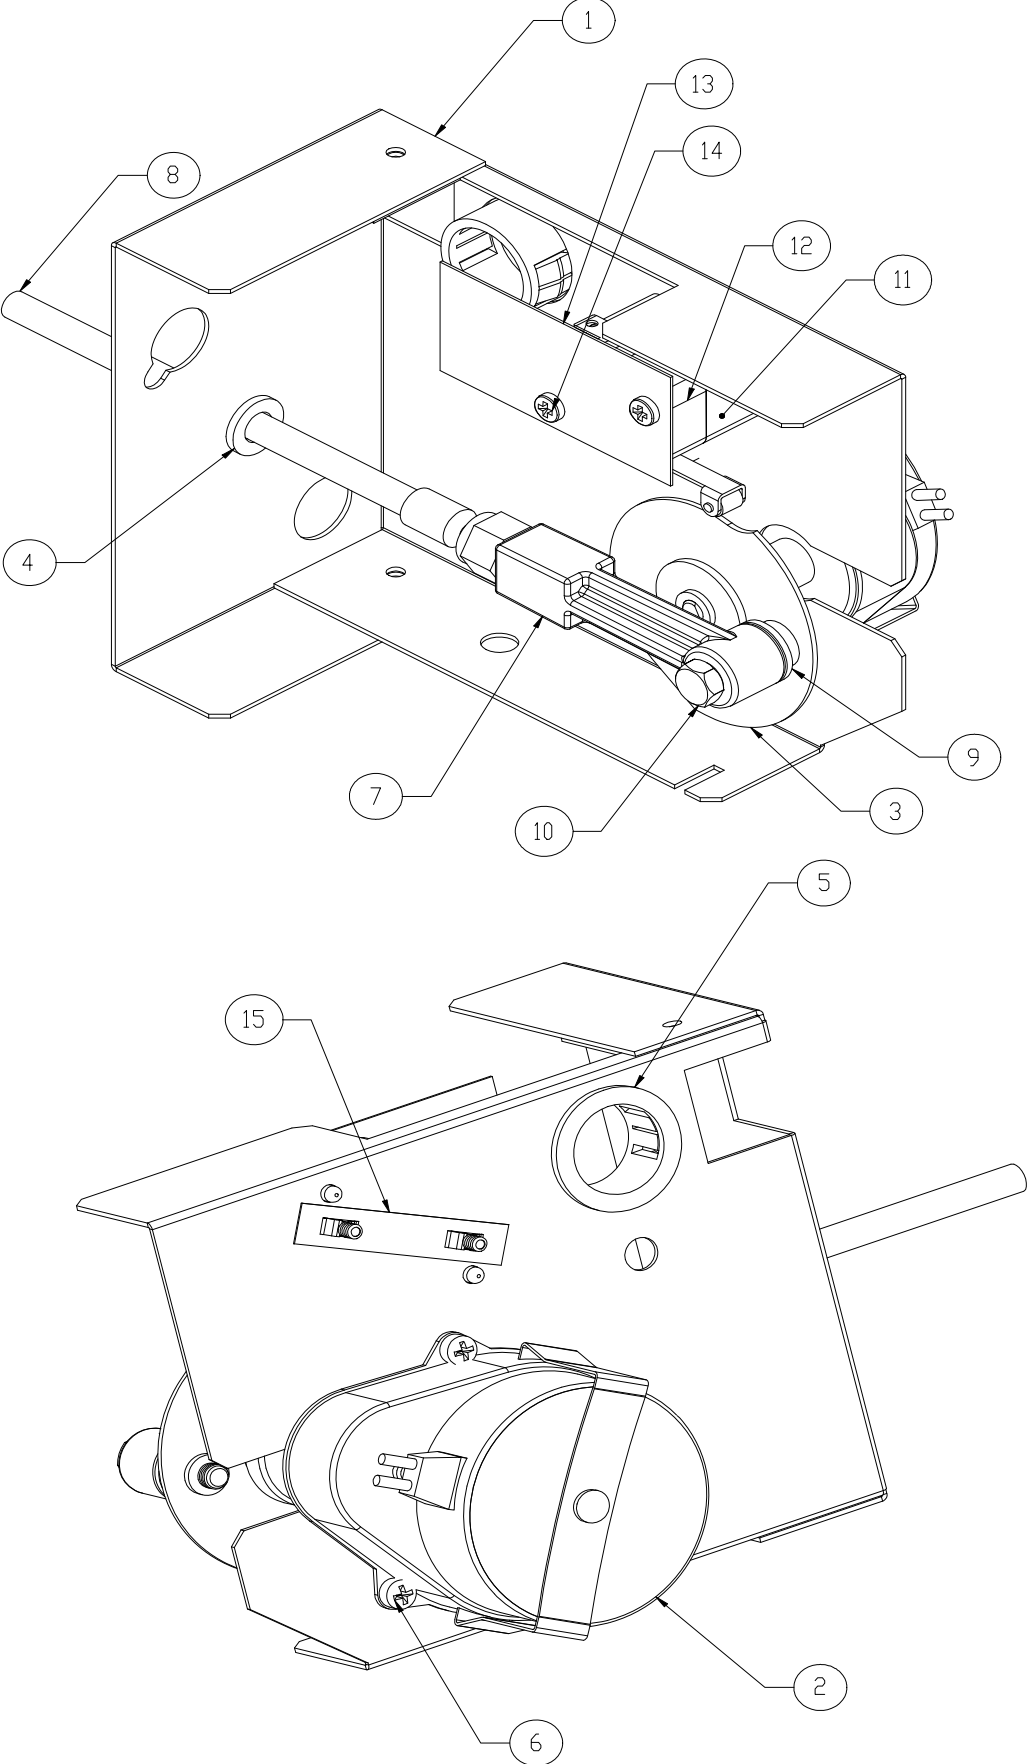

ICE Series Service Parts

Harvest Assist Assembly

Item No.	Model Number					Description
	ICE0250	ICE0400	ICE0406	ICE0500	ICE0606	
1	3013170-01	3013170-01	3013170-01	3013170-01	3013170-01	Bracket, Probe Motor
2	9161030-01	9161030-01	9161031-01	9161030-01	9161031-01	Gear Motor
3	9131190-01	9131190-01	9131190-01	9131190-01	9131190-01	Clutch Assembly 180 Degree
4	9051001-13	9051001-13	9051001-13	9051001-13	9051001-13	Snap Bushing
5	9051001-03	9051001-03	9051001-03	9051001-03	9051001-03	Snap Bushing
6	9031019-08	9031019-08	9031019-08	9031019-08	9031019-08	#6-32 x 1/2 Fillister Head Screw
7	9051057-01	9051057-01	9051057-01	9051057-01	9051057-01	Connecting Rod
8	9021102-01	9021102-01	9021102-01	9021102-01	9021102-01	Probe, Single Length
9	9031003-03	9031003-03	9031003-03	9031003-03	9031003-03	Plain Flat Washer
10	9031119-01	9031119-01	9031119-01	9031119-01	9031119-01	Shoulder Screw
11	9051519-01	9051519-01	9051519-01	9051519-01	9051519-01	Spacer, Cam Switch
12	9101160-01	9101160-01	9101160-01	9101160-01	9101160-01	Cam Switch
13	3051145-02	3051145-02	3051145-02	3051145-02	3051145-02	Insulator, Switch
14	9031008-44	9031008-44	9031008-44	9031008-44	9031008-44	Pan Head Machine Screw
15	9031120-01	9031120-01	9031120-01	9031120-01	9031120-01	Speed Nut Plate
	2061962-01S	2061962-01S	2061962-02S	2061962-01S	2061962-02S	Complete Assembly

Item No.	Model Number			Description
	ICE0305	ICE0405	ICE0605	
1	3013170-01	3013170-01	3013170-01	Bracket, Probe Motor
2	9161031-01	9161031-01	9161031-01	Gear Motor
3	9131190-01	9131190-01	9131190-01	Clutch Assembly 180 Degree
4	9051001-13	9051001-13	9051001-13	Snap Bushing
5	9051001-03	9051001-03	9051001-03	Snap Bushing
6	9031019-08	9031019-08	9031019-08	#6-32 x 1/2 Fillister Head Screw
7	9051057-01	9051057-01	9051057-01	Connecting Rod
8	9021102-01	9021102-01	9021102-01	Probe, Single Length
9	9031003-03	9031003-03	9031003-03	Plain Flat Washer
10	9031119-01	9031119-01	9031119-01	Shoulder Screw
11	9051519-01	9051519-01	9051519-01	Spacer, Cam Switch
12	9101160-01	9101160-01	9101160-01	Cam Switch
13	3051145-02	3051145-02	3051145-02	Insulator, Switch
14	9031008-44	9031008-44	9031008-44	Pan Head Machine Screw
15	9031120-01	9031120-01	9031120-01	Speed Nut Plate
	2061962-02S	2061962-02S	2061962-02S	Complete Assembly