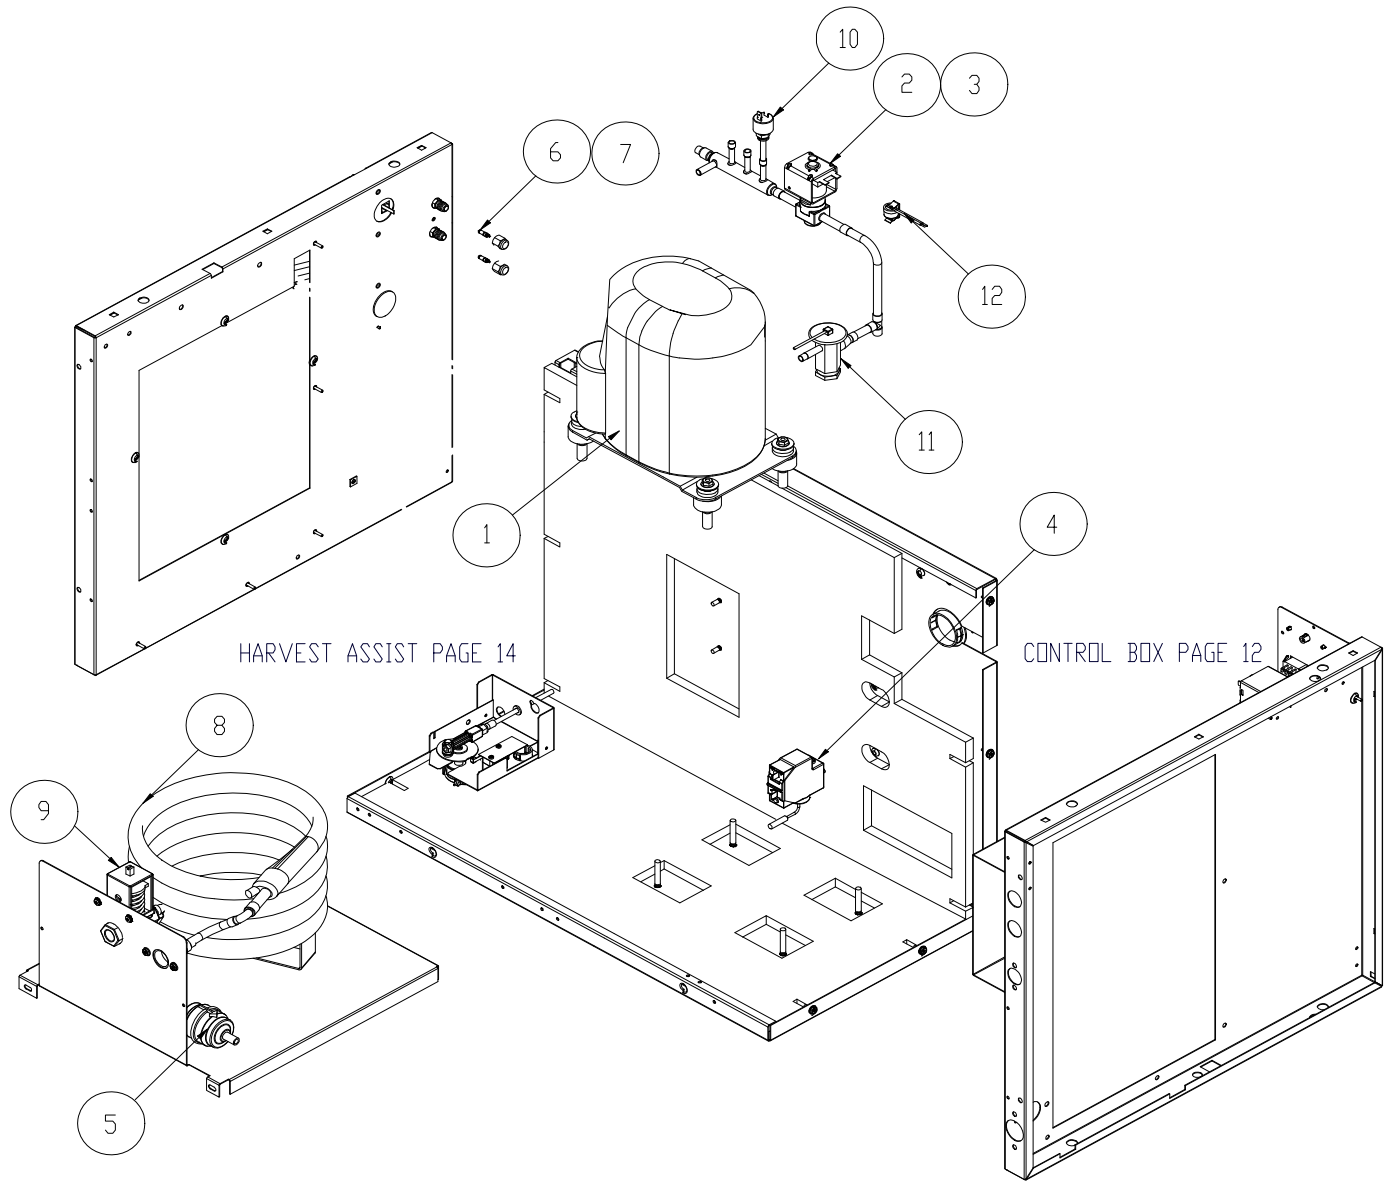

Item No.	Model Number					Description
	ICE0250W	ICE0400W	ICE0406W	ICE0500W	ICE0606W	
1	9181121-11	9181121-11	9181126-11	9181124-11	9181125-11	Compressor
2	9151123-01	9151123-01	9151123-01	9151123-01	9151123-01	Hot Gas Valve Body
3	9151023-03	9151023-03	9151123-04	9151023-03	9151123-04	Hot Gas Valve Coil
4	9041094-01	9041094-01	9041094-01	9041094-01	9041094-01	Low Pressure Control
5	9151004-02	9151004-02	9151004-02	9151004-02	9151004-02	Filter Drier
6	9091086-02	9091086-02	9091086-02	9091086-02	9091086-02	Service Valve Core
7	9091086-03	9091086-03	9091086-03	9091086-03	9091086-03	Service Valve Cap
8	9141061-01	9141023-01	9141023-01	9141024-01	9141024-01	Condenser
9	9041059-01	9041059-01	9041059-01	9041059-01	9041059-01	Water Valve
10	9041091-01	9041091-01	9041091-01	9041091-01	9041091-01	High Pressure Control
11	9151154-01	9151149-01	9151149-01	9151149-01	9151151-01	Expansion Valve
	9131465-01	9131465-01	9131465-01	9131465-01	9131465-01	Insulation-Danfoss Expansion Valve
12	9041098-01	9041098-01	9041098-01	9041098-01	9041098-01	High Temperature Safety Control

Item No.	Model Number			Description
	ICE0305W	ICE0405W	ICE0605W	
1	9181127-11	9181127-11	9181128-11	Compressor
2	9151123-01	9151123-01	9151123-01	Hot Gas Valve Body
3	9151123-04	9151123-04	9151123-04	Hot Gas Valve Coil
4	9041094-01	9041094-01	9041094-01	Low Pressure Control
5	9151004-02	9151004-02	9151004-02	Filter Drier
6	9091086-02	9091086-02	9091086-02	Service Valve Core
7	9091086-03	9091086-03	9091086-03	Service Valve Cap
8	9141061-01	9141023-01	9141024-01	Condenser
9	9041059-01	9041059-01	9041059-01	Water Valve
10	9041091-01	9041091-01	9041091-01	High Pressure Control
11	9151154-01	9151149-01	9151149-01	Expansion Valve
	9131465-01	9131465-01	9131465-01	Insulation-Danfoss Expansion Valve
12	9041098-01	9041098-01	9041098-01	High Temperature Safety Control