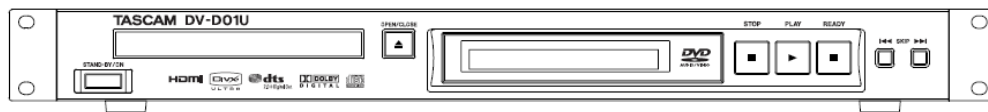

DV-D01U

Technical Documentation

PRODUCT OVERVIEW

The DV-D01U is the latest addition to TASCAM's contracting product line. An impressive list of features packaged in a "single-space" rack-mount chassis make this DVD player industry standard for all professional A/V installations.