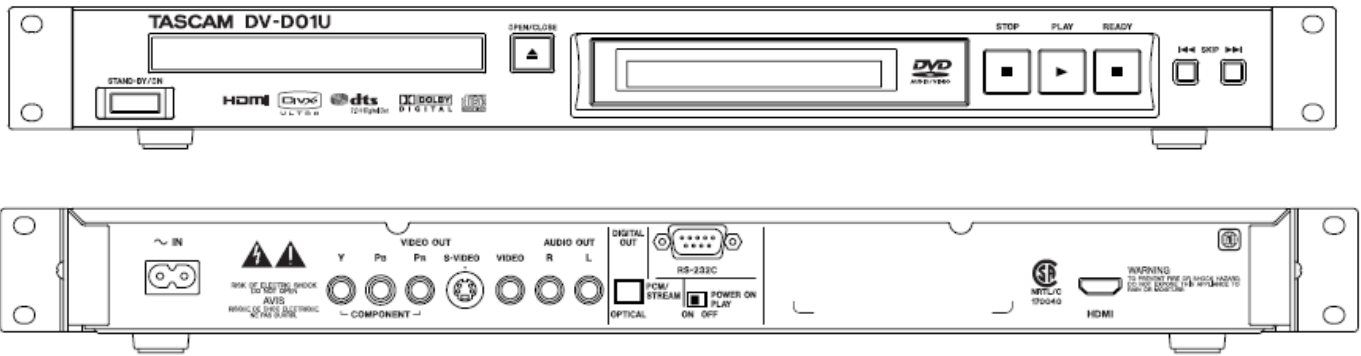

PANELS

Digital output signal table

Playback discs	Digital audio output		
	PCM ONLY	DOLBY DIGITAL/PCM	STREAM/PCM
DVD with 48/44.1 kHz, 16/20/24 bit linear PCM	48/44.1 kHz, 16 bit, stereo linear PCM		
DVD with 96/88.2 kHz, 16/22/24 bit linear PCM	No output		
DVD with DTS	48 kHz, 16 bit, stereo linear PCM		DTS bitstream
DVD with Dolby Digital/DVD AUDIO	48 kHz, 16 bit, stereo linear PCM	Dolby Digital bitstream	
DVD with MPEG Multichannel	48 kHz, 16 bit, stereo linear PCM		MPEG bitstream
Audio CD/Video CD/SVCD	44.1 kHz, 16 bit, stereo linear PCM		
Audio CD with DTS	44.1 kHz, 16 bit, stereo linear PCM		DTS bitstream
CD-R/RW with MP3	Linear PCM		

SPECIFICATIONS

General

Power Requirements: U.S.A./Canada 120 VAC, 60 Hz
U.K./Europe 230 VAC, 50 Hz
Australia 240 VAC, 50 Hz
Power Consumption: 11 W (at operation)
0.2 W (in standby mode)
Dimensions (W x H x D): 482 mm x 51 mm x 269 mm
(19 inches x 2 inches x 10.6 inches)
Mass: 2.3 kg (5.1 lbs)

Audio section

Analog output:
AUDIO OUT: -8 dB/1 k Ω
Digital output*1:
DIGITAL OUT (OPTICAL): -21 dBm to -15 dBm
(660 nm $\pm$ 30 nm)
*1 Corresponding to Linear PCM, Dolby Digital, and DTS Digital Surround (with sampling frequency — 32 kHz, 44.1 kHz, 48 kHz)

Video section

Video System: NTSC
Horizontal Resolution: 500 lines
Signal-to-Noise Ratio: 64 dB
Video output level
Composite: 1.0 V(p-p)/75 Ω
S-video-Y: 1.0 V(p-p)/75 Ω
S-video-C: 0.286 V(p-p)/75 Ω
Component-Y: 1.0 V(p-p)/75 Ω
Component-P_B/P_R: 0.7 V(p-p)/75 Ω

HDMI

HDMI Output (Ver. 1.1): HDMI

RS-232C

Serial command: 9-Pin D-SUB
Designs & specifications are subject to change without notice.
HDMI, the HDMI logo and High-Definition Multimedia Interface are trademarks or registered trademarks of HDMI Licensing LLC.
HDCP is the abbreviation of "High-Bandwidth Digital Content Protection," and is the high-reliable copy control technology licensed by Digital Content Protection, LLC.