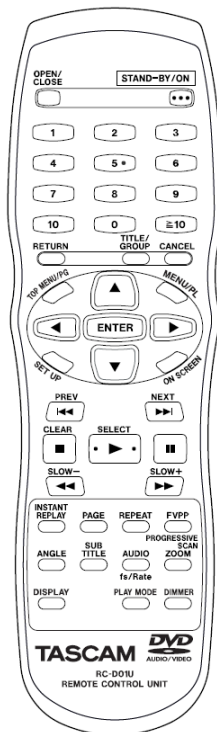

PANELS

Digital output signal table

Playback discs	Digital audio output		
	PCM ONLY	DOLBY DIGITAL/PCM	STREAM/PCM
DVD with 48/44.1 kHz, 16/20/24 bit linear PCM	48/44.1 kHz, 16 bit, stereo linear PCM		
DVD with 96/88.2 kHz, 16/22/24 bit linear PCM	No output		
DVD with DTS	48 kHz, 16 bit, stereo linear PCM		DTS bitstream
DVD with Dolby Digital/DVD AUDIO	48 kHz, 16 bit, stereo linear PCM	Dolby Digital bitstream	
DVD with MPEG Multichannel	48 kHz, 16 bit, stereo linear PCM		MPEG bitstream
Audio CD/Video CD/SVCD	44.1 kHz, 16 bit, stereo linear PCM		
Audio CD with DTS	44.1 kHz, 16 bit, stereo linear PCM		DTS bitstream
CD-R/RW with MP3	Linear PCM		

SPECIFICATIONS

General

Power Requirements: U.S.A./Canada 120 VAC, 60 Hz
U.K./Europe 230 VAC, 50 Hz
Australia 240 VAC, 50 Hz
Power Consumption: 11 W (at operation)
0.2 W (in standby mode)
Dimensions (W x H x D): 482 mm x 51 mm x 269 mm
(19 inches x 2 inches x 10.6 inches)
Mass: 2.3 kg (5.1 lbs)

Audio section

Analog output:
AUDIO OUT: -8 dB/1 k Ω
Digital output*1:
DIGITAL OUT (OPTICAL): -21 dBm to -15 dBm
(660 nm $\pm$ 30 nm)
*1 Corresponding to Linear PCM, Dolby Digital, and DTS Digital Surround (with sampling frequency — 32 kHz, 44.1 kHz, 48 kHz)

Video section

Video System: NTSC
Horizontal Resolution: 500 lines
Signal-to-Noise Ratio: 64 dB
Video output level
Composite: 1.0 V(p-p)/75 Ω
S-video-Y: 1.0 V(p-p)/75 Ω
S-video-C: 0.286 V(p-p)/75 Ω
Component-Y: 1.0 V(p-p)/75 Ω
Component-P_B/P_R: 0.7 V(p-p)/75 Ω

HDMI

HDMI Output (Ver. 1.1): HDMI

RS-232C

Serial command: 9-Pin D-SUB
Designs & specifications are subject to change without notice.
HDMI, the HDMI logo and High-Definition Multimedia Interface are trademarks or registered trademarks of HDMI Licensing LLC.
HDCP is the abbreviation of "High-Bandwidth Digital Content Protection," and is the high-reliable copy control technology licensed by Digital Content Protection, LLC.