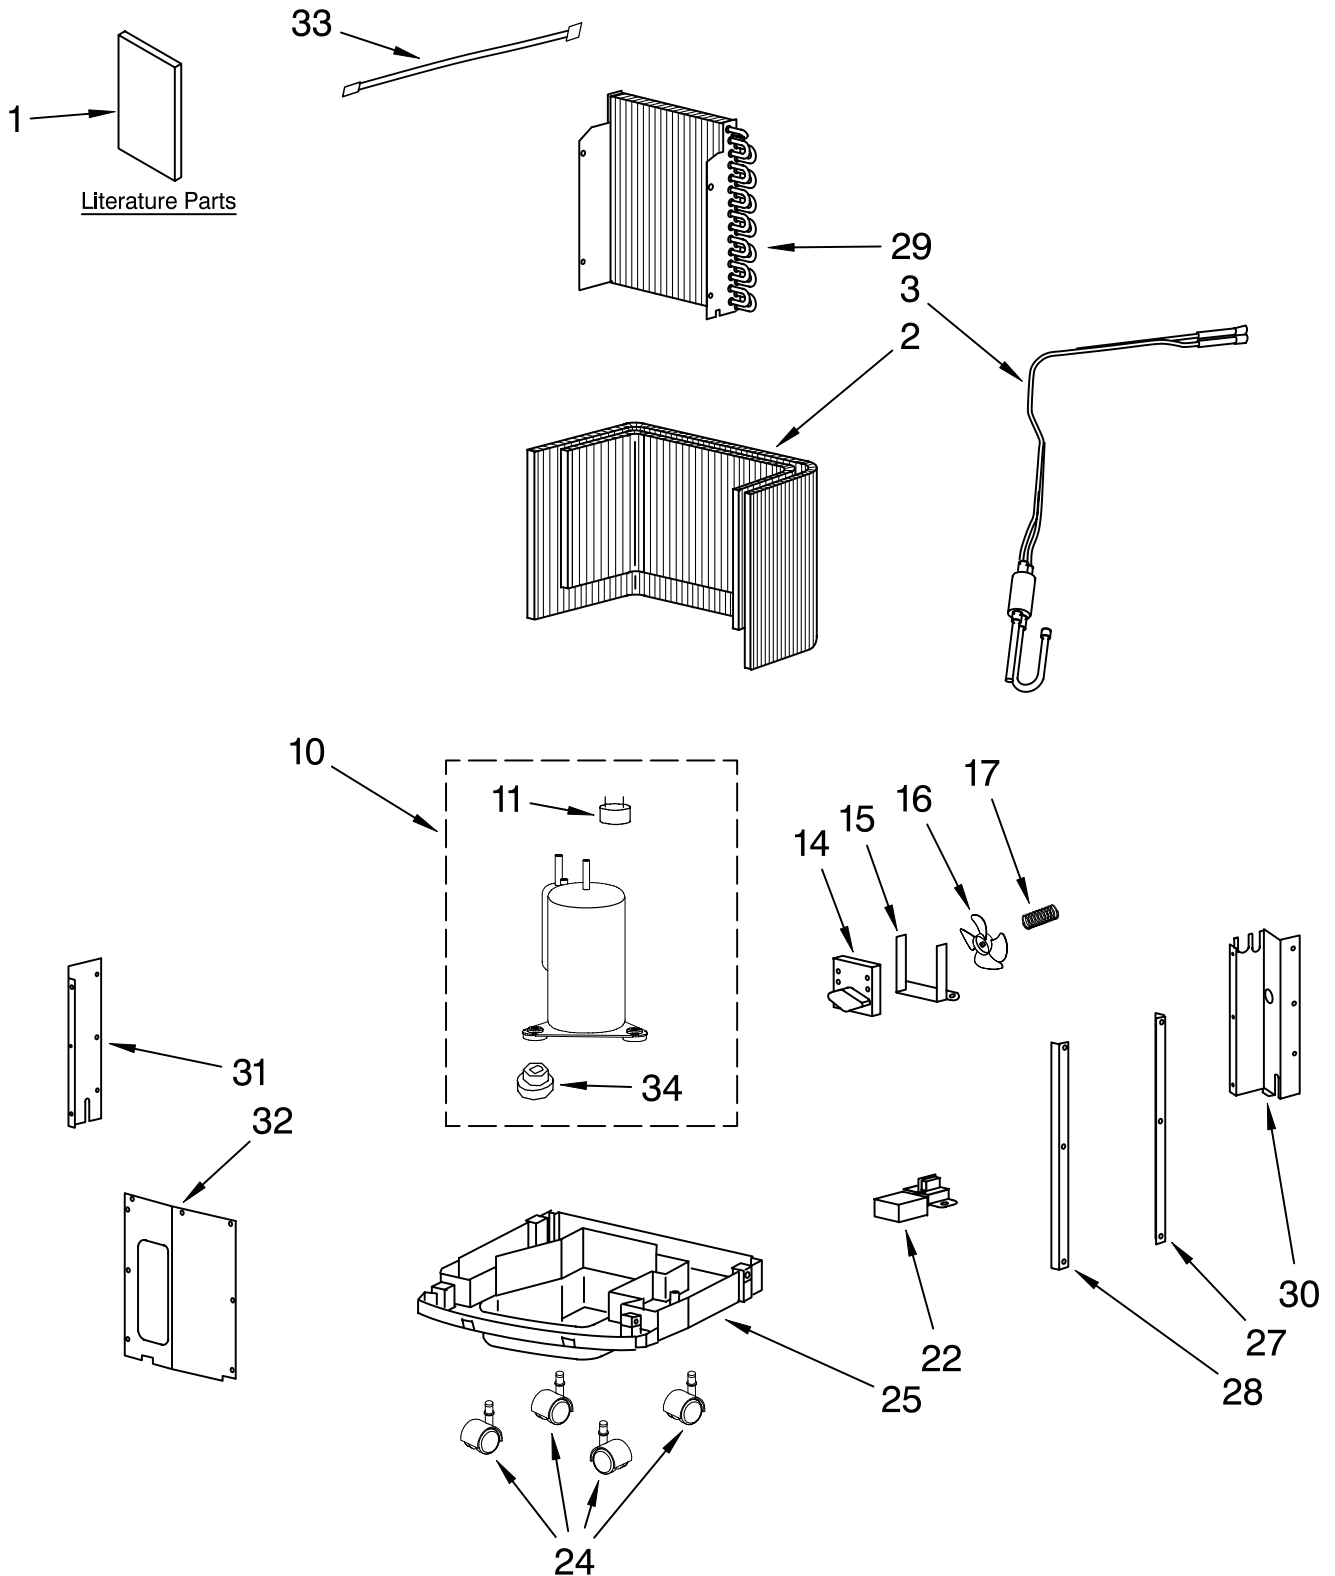

UNIT PARTS

For Model: ACP102PS0

PORTABLE
AIR CONDITIONER

FOR ORDERING INFORMATION REFER TO PARTS PRICE LIST

UNIT PARTS

For Model: ACP102PS0

Illus. No.	Part No.	DESCRIPTION
1		Literature Parts
	8215247	Guide, Use & Care
	8215248	Diagram, Wiring
2	8215210	Condenser
3	8215225	Tube Restrictor Assembly
10	8215197	Compressor, Assembly
11	8215198	Overload
14	8215206	Motor, Fan
15	8215207	Base, Motor
16	8215208	Fan
17	8215209	Spring
22	8215204	Switch, Level
24	8215200	Roller
25	8215203	Base
27		Support, Back
	8215205	Right
	8215202	Left
28		Support, Front
	8215201	Right
	8215196	Left
29	8215218	Evaporator
30	8215195	Support (Right)
31	8215193	Support (Left)
32	8215194	Support (Front)
33	8215219	Thermistor
34	8215199	Grommet

REFRIGERANT CHARGE

21.6 oz.

AIRFLOW AND CONTROL PARTS

For Model: ACP102PS0

FOR ORDERING INFORMATION REFER TO PARTS PRICE LIST

AIR FLOW AND CONTROL PARTS

For Model: ACP102PS0

Illus. No.	Part No.	DESCRIPTION
1	8215249	PC-Board, Control
2	8215087	LCD Cover
3	8215168	Overlay
4	8215177	Motor, Upper
5	8215176	Plate, Motor
6	8215173	Wheel Blower, Upper
7	8215089	Board, Terminal
8	8215174	Housing, Air
9	8215179	Louver Assembly
10	8215170	Base, Louver
11	8215171	Motor, Louver
12	8215172	Bracket, Motor
13	8215188	Cover, Control Box
14	8215250	PC-Board, Power
15		Capacitor, Fan
	8215183	Motor (Upper)
	8215184	Motor (Lower)
16	8215182	Capacitor, Compressor
17	8209806	Transformer
18	8215180	Box, Control
19	8215191	Insulation Plate Lower
20	8215189	Receiver Board
21	8215215	Wheel Blower, Lower
22	8215214	Motor, Lower
23	8215213	Insulation Plate Middle
24	8215186	Bracket, Capacitor
25	8215220	Thermistor
26	8215226	Cord-Power
27	8215175	Clip
28	8215192	Pan, Drain
29	8215216	Pan, Drain
30	8215221	Clip
31	8215088	Cover, Screw
32	8215156	Display Window