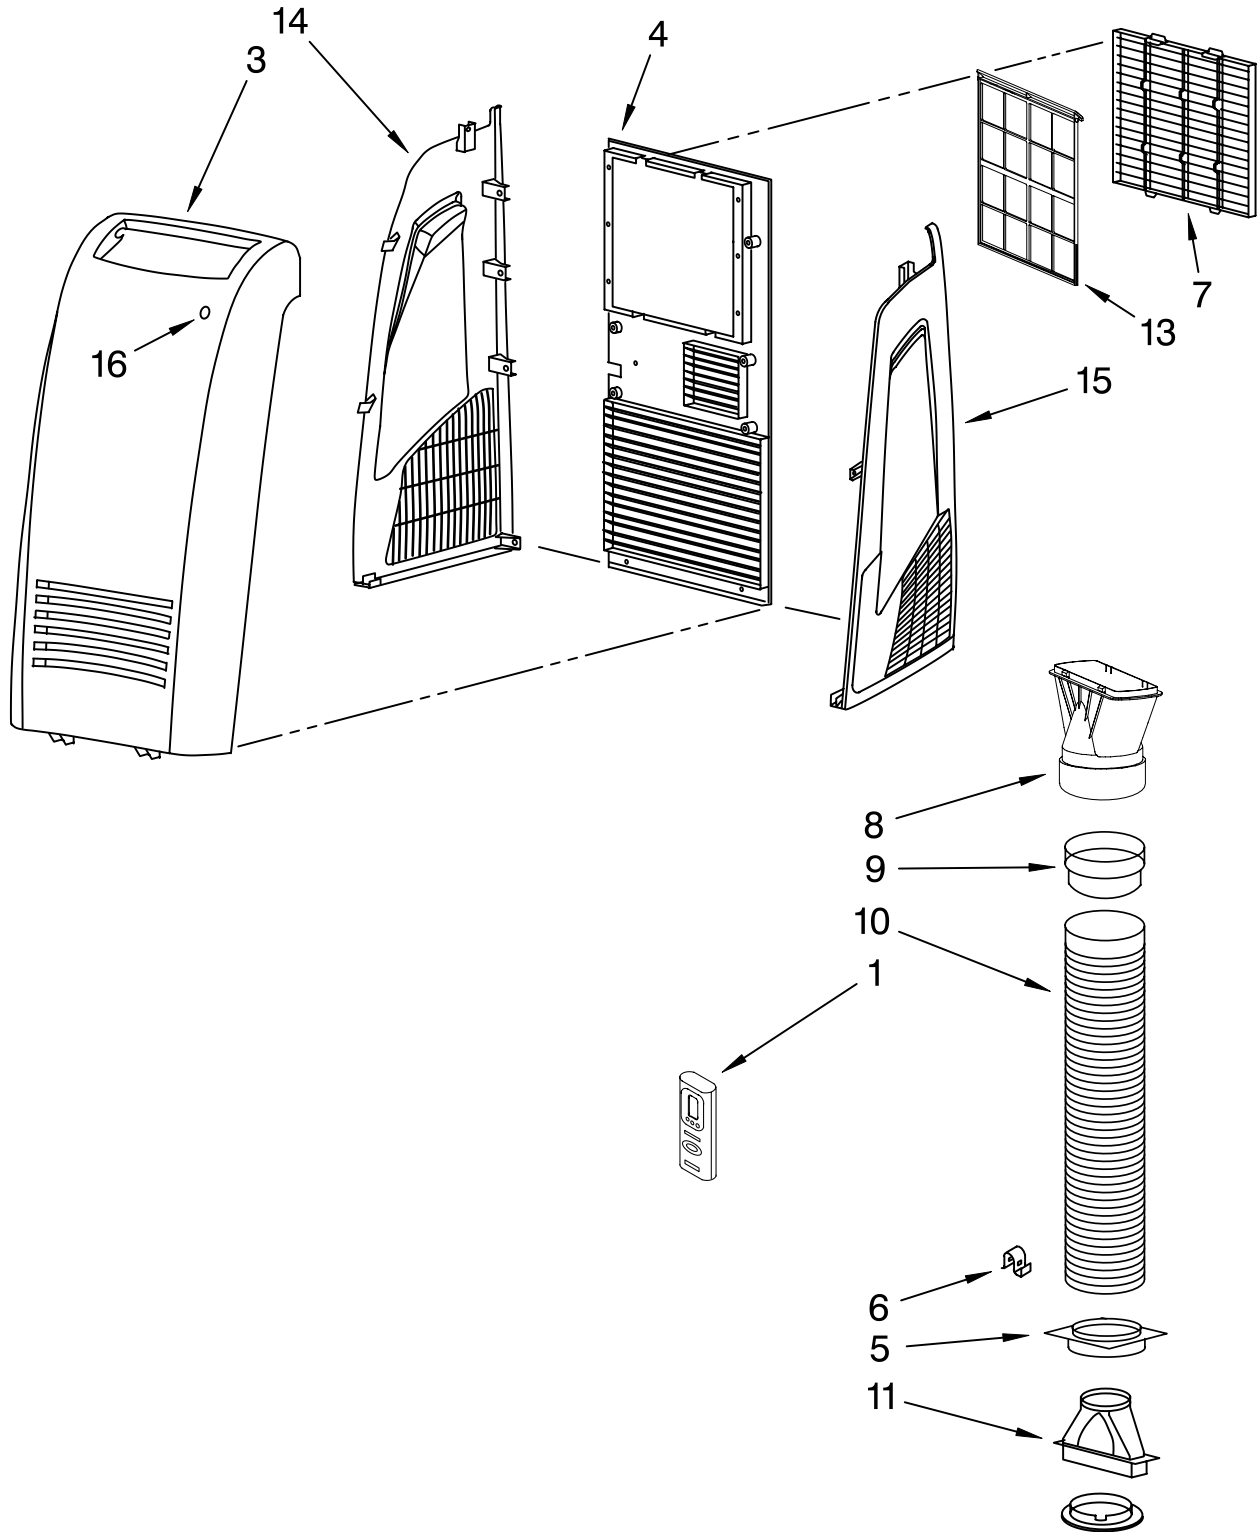

REFRIGERANT CHARGE

21.6 oz.

AIRFLOW AND CONTROL PARTS

For Model: ACP102PS0

FOR ORDERING INFORMATION REFER TO PARTS PRICE LIST

AIR FLOW AND CONTROL PARTS

For Model: ACP102PS0

Illus. No.	Part No.	DESCRIPTION
1	8215249	PC-Board, Control
2	8215087	LCD Cover
3	8215168	Overlay
4	8215177	Motor, Upper
5	8215176	Plate, Motor
6	8215173	Wheel Blower, Upper
7	8215089	Board, Terminal
8	8215174	Housing, Air
9	8215179	Louver Assembly
10	8215170	Base, Louver
11	8215171	Motor, Louver
12	8215172	Bracket, Motor
13	8215188	Cover, Control Box
14	8215250	PC-Board, Power
15		Capacitor, Fan
	8215183	Motor (Upper)
	8215184	Motor (Lower)
16	8215182	Capacitor, Compressor
17	8209806	Transformer
18	8215180	Box, Control
19	8215191	Insulation Plate Lower
20	8215189	Receiver Board
21	8215215	Wheel Blower, Lower
22	8215214	Motor, Lower
23	8215213	Insulation Plate Middle
24	8215186	Bracket, Capacitor
25	8215220	Thermistor
26	8215226	Cord-Power
27	8215175	Clip
28	8215192	Pan, Drain
29	8215216	Pan, Drain
30	8215221	Clip
31	8215088	Cover, Screw
32	8215156	Display Window

FOR ORDERING INFORMATION REFER TO PARTS PRICE LIST

CABINET PARTS

For Model: ACP102PS0

FOR ORDERING INFORMATION REFER TO PARTS PRICE LIST

CABINET PARTS

For Model: ACP102PS0

Illus. No.	Part No.	DESCRIPTION
1	8215231	Control, Remote
3	8215190	Panel, Front
4	8215212	Panel, Rear
5	8215229	Connector
6	8215223	Clip
7	8215224	Grille, Air
8	8215185	Connector, Square
9	8215228	Connector
10	8215227	Exhaust Tube
11	8215230	Connector Square
13	8215222	Filter
14	8215178	Left Panel
15	8215211	Right Panel
16	8215187	Window, Remote Control