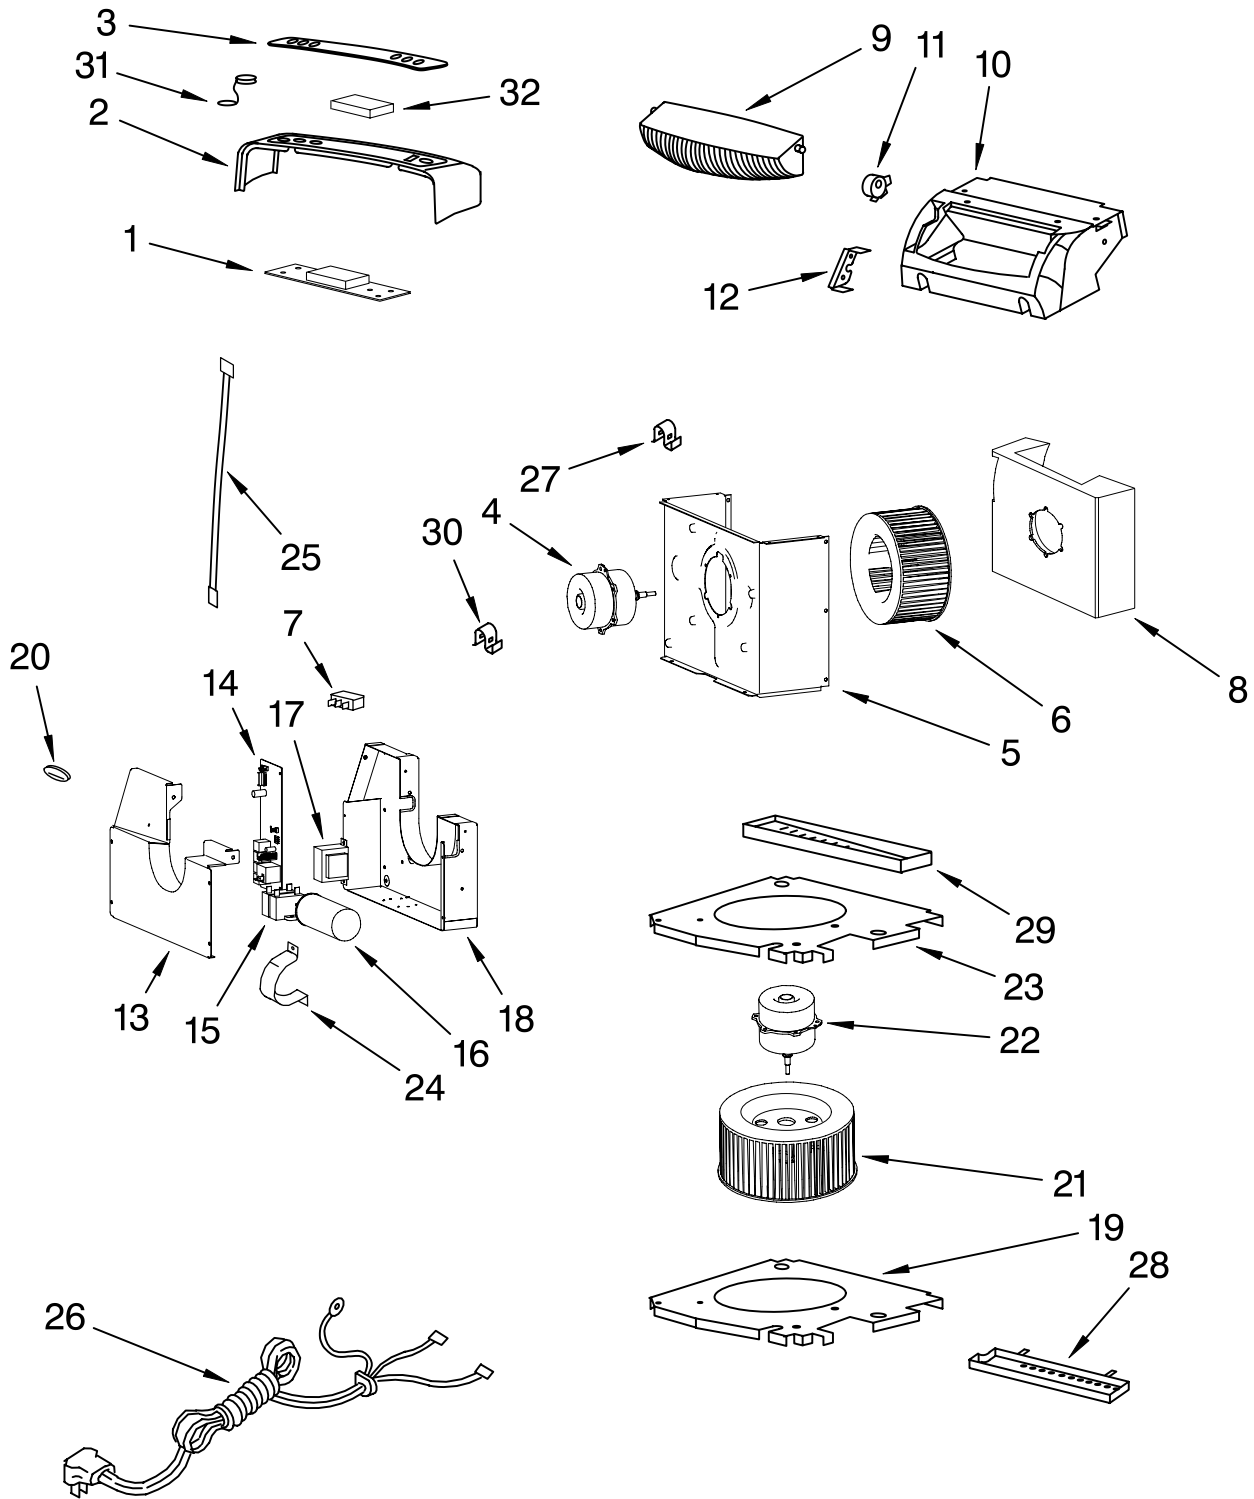

UNIT PARTS

For Model: ACP102PS0

PORTABLE
AIR CONDITIONER

FOR ORDERING INFORMATION REFER TO PARTS PRICE LIST

UNIT PARTS

For Model: ACP102PS0

Illus. No.	Part No.	DESCRIPTION
1		Literature Parts
	8215247	Guide, Use & Care
	8215248	Diagram, Wiring
2	8215210	Condenser
3	8215225	Tube Restrictor Assembly
10	8215197	Compressor, Assembly
11	8215198	Overload
14	8215206	Motor, Fan
15	8215207	Base, Motor
16	8215208	Fan
17	8215209	Spring
22	8215204	Switch, Level
24	8215200	Roller
25	8215203	Base
27		Support, Back
	8215205	Right
	8215202	Left
28		Support, Front
	8215201	Right
	8215196	Left
29	8215218	Evaporator
30	8215195	Support (Right)
31	8215193	Support (Left)
32	8215194	Support (Front)
33	8215219	Thermistor
34	8215199	Grommet

REFRIGERANT CHARGE

21.6 oz.

AIRFLOW AND CONTROL PARTS

For Model: ACP102PS0

FOR ORDERING INFORMATION REFER TO PARTS PRICE LIST

AIR FLOW AND CONTROL PARTS

For Model: ACP102PS0

Illus. No.	Part No.	DESCRIPTION
1	8215249	PC-Board, Control
2	8215087	LCD Cover
3	8215168	Overlay
4	8215177	Motor, Upper
5	8215176	Plate, Motor
6	8215173	Wheel Blower, Upper
7	8215089	Board, Terminal
8	8215174	Housing, Air
9	8215179	Louver Assembly
10	8215170	Base, Louver
11	8215171	Motor, Louver
12	8215172	Bracket, Motor
13	8215188	Cover, Control Box
14	8215250	PC-Board, Power
15		Capacitor, Fan
	8215183	Motor (Upper)
	8215184	Motor (Lower)
16	8215182	Capacitor, Compressor
17	8209806	Transformer
18	8215180	Box, Control
19	8215191	Insulation Plate Lower
20	8215189	Receiver Board
21	8215215	Wheel Blower, Lower
22	8215214	Motor, Lower
23	8215213	Insulation Plate Middle
24	8215186	Bracket, Capacitor
25	8215220	Thermistor
26	8215226	Cord-Power
27	8215175	Clip
28	8215192	Pan, Drain
29	8215216	Pan, Drain
30	8215221	Clip
31	8215088	Cover, Screw
32	8215156	Display Window