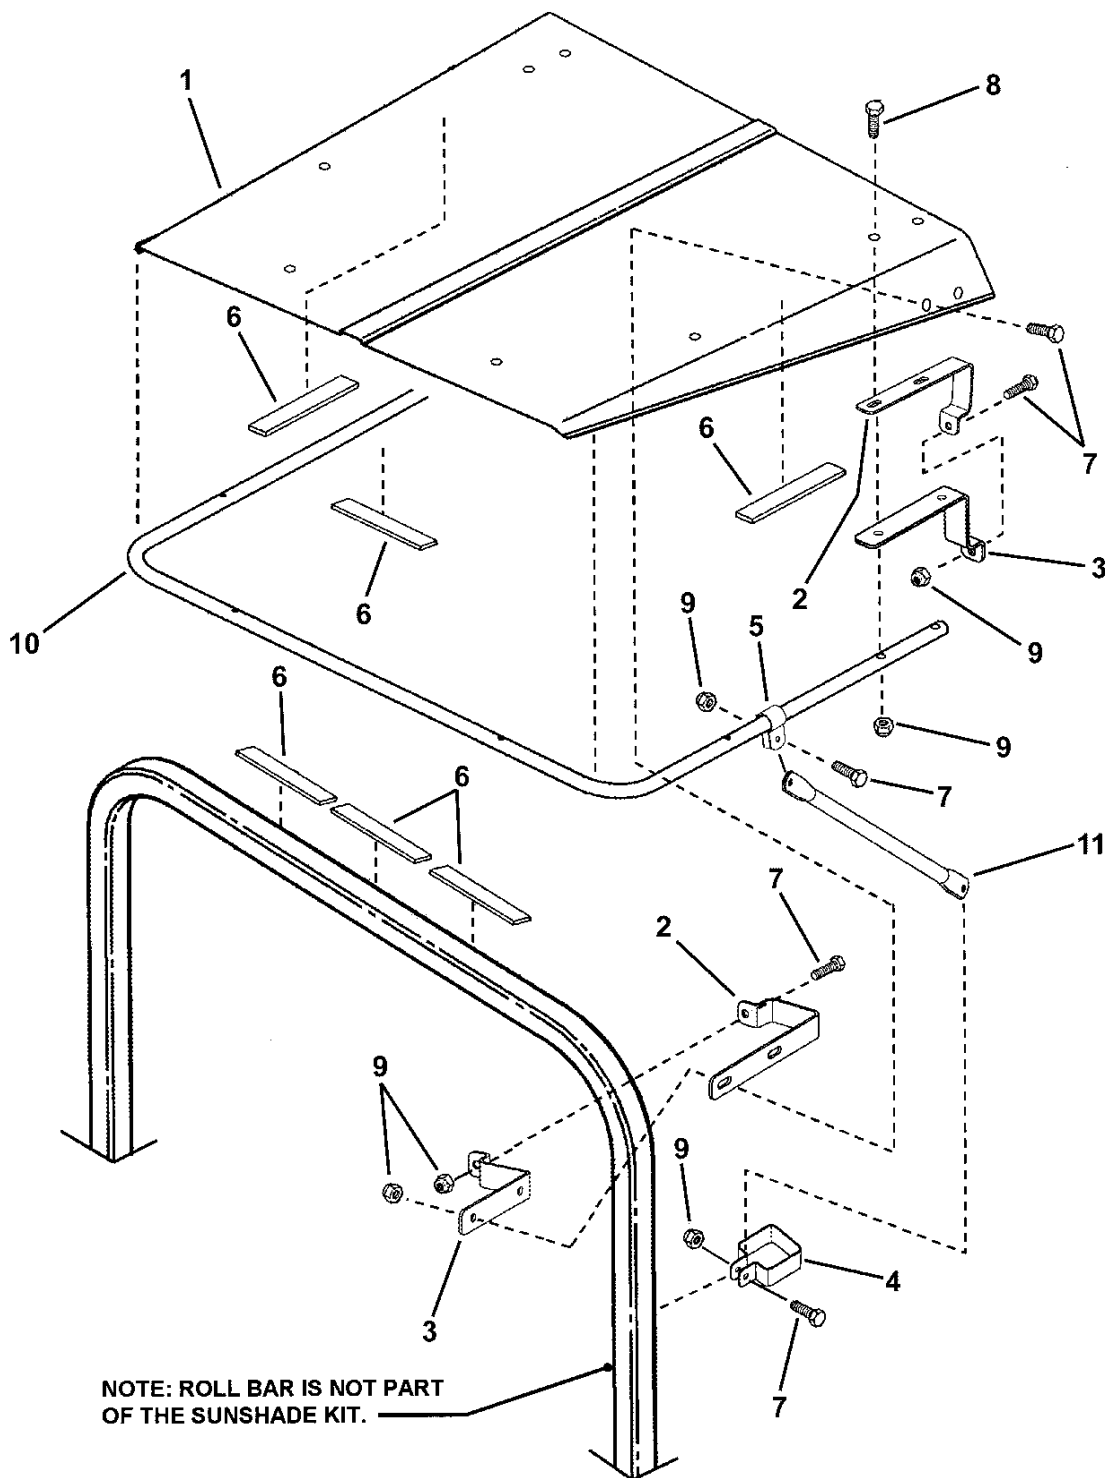

## **Grounds Cruiser Sun Shade Kit**

---

<b>Item</b>	<b>Part No</b>	<b>Qty</b>	<b>Description</b>	<b>Note</b>
1	7073168	1	SUNSHADE	
2	7073301	4	CLAMP BRACKET, Upper	
3	7073302	4	CLAMP BRACKET, Lower	
4	7073303	2	CLAMP, ROPS Side Tube	
5	7073304	2	CLAMP, Round Sunshade Tube	
6	7045297	6	STRIP, Sponge Rubber	
7	7027230	12	SCREW, 1/4-20 x 1" Hex Head Cap, GR5	<i>Was 91059</i>
8	7090639	8	SCREW, 1/4-20 x 1-1/2" Hex Head Cap w/Nylon Patch, GR5	
9	7076978	20	NUT, 1/4-20 Nyloc	
10	7073169	1	TUBE, 7/8" O.D. Sunshade Frame	
11	7072365	2	BRACE, Sunshade Side Tube	
--	7073813	1	INSTRUCTION SHEET, Sunshade Kit	