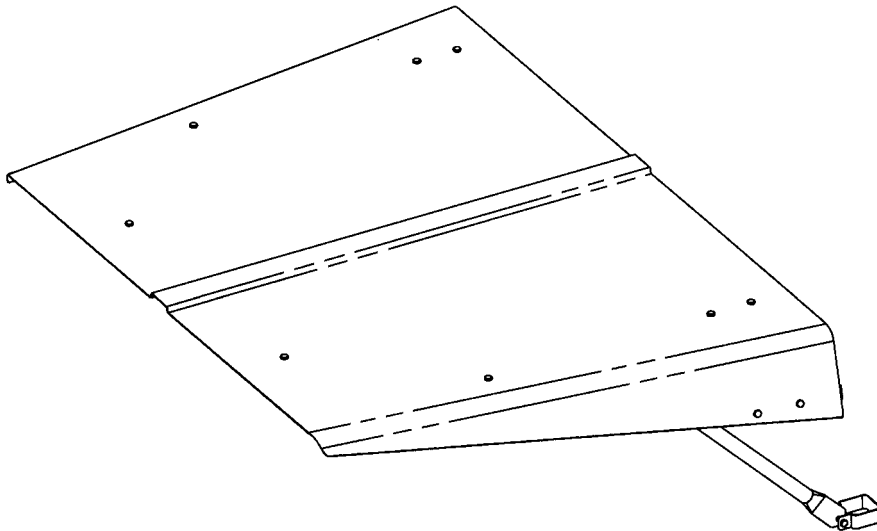

Parts Manual for

SNAPPER®

SUNSHADE KIT (UTILITY VEHICLE)

MODEL
63151
7063151

SNAPPER® McDonough, GA, 30253 U.S.A.