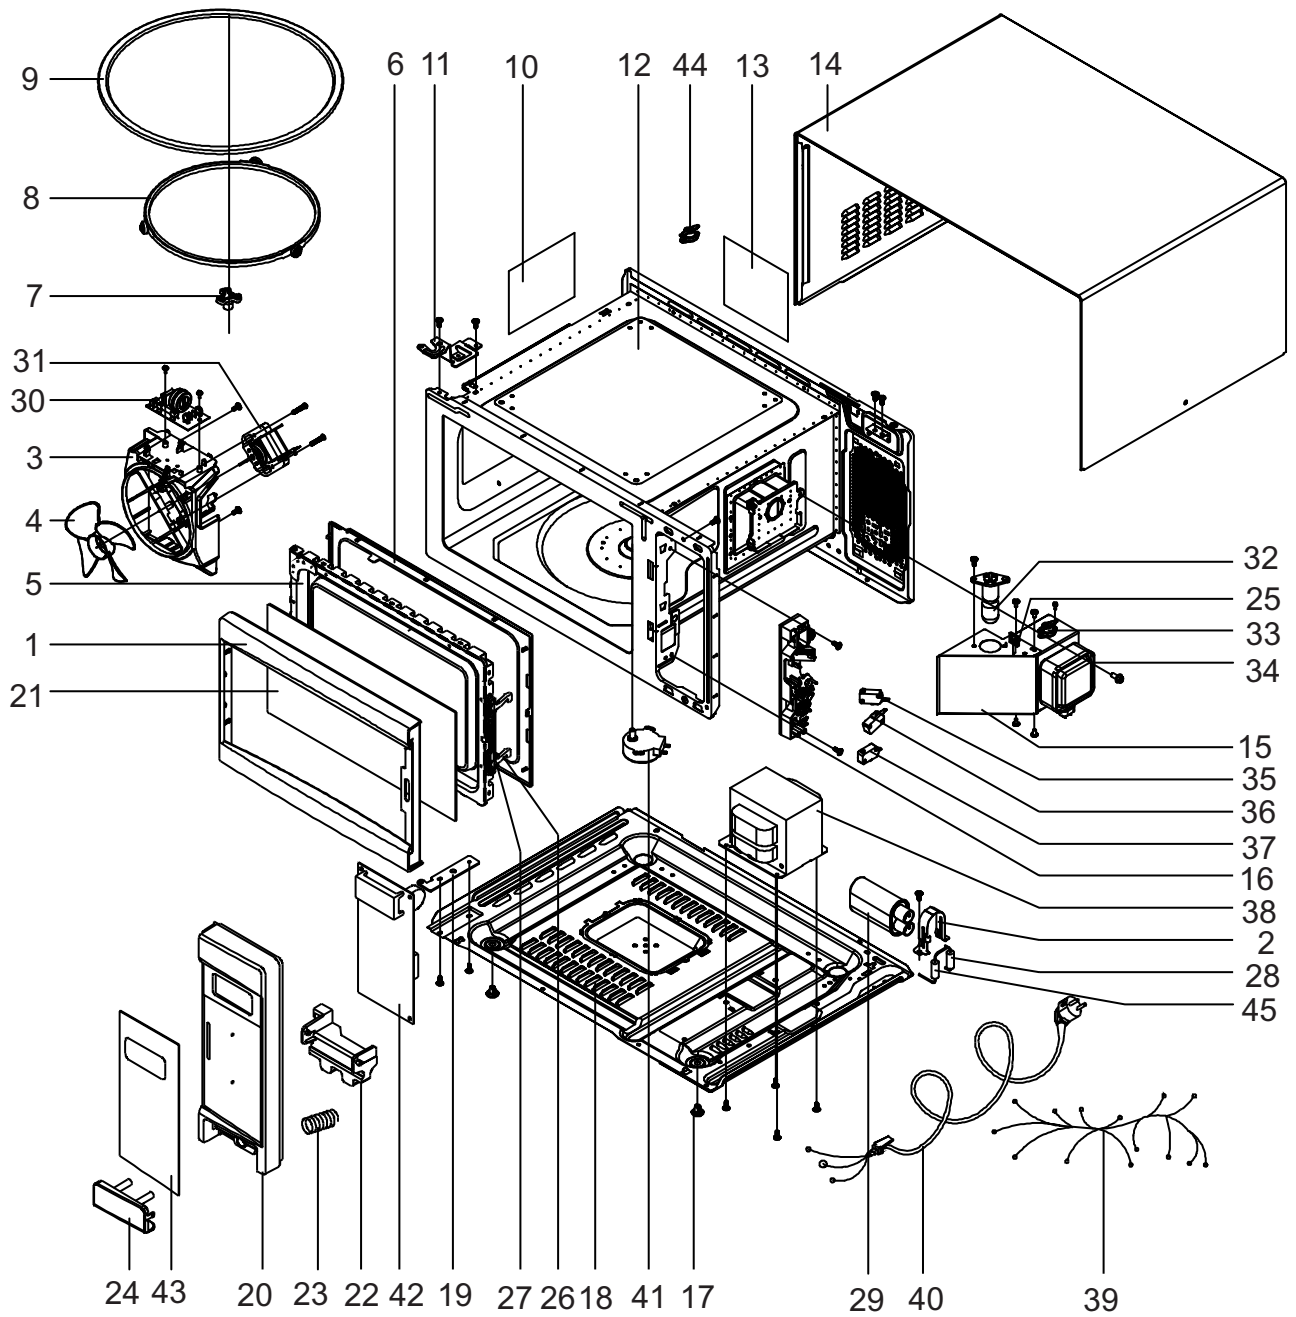

### Microwave Oven

Specifications subject to change without notice

Product Code	Model	Suffix	V/Hz/Plug	Color	Function	Cavity Volume	Control Panel	Destination
1 437 658 76	EM-S5120W	FC	120/60/U3	White	Touch	1.2Cu.Ft.	English	USA

SCHEMATIC DIAGRAM

EXPLODED VIEW