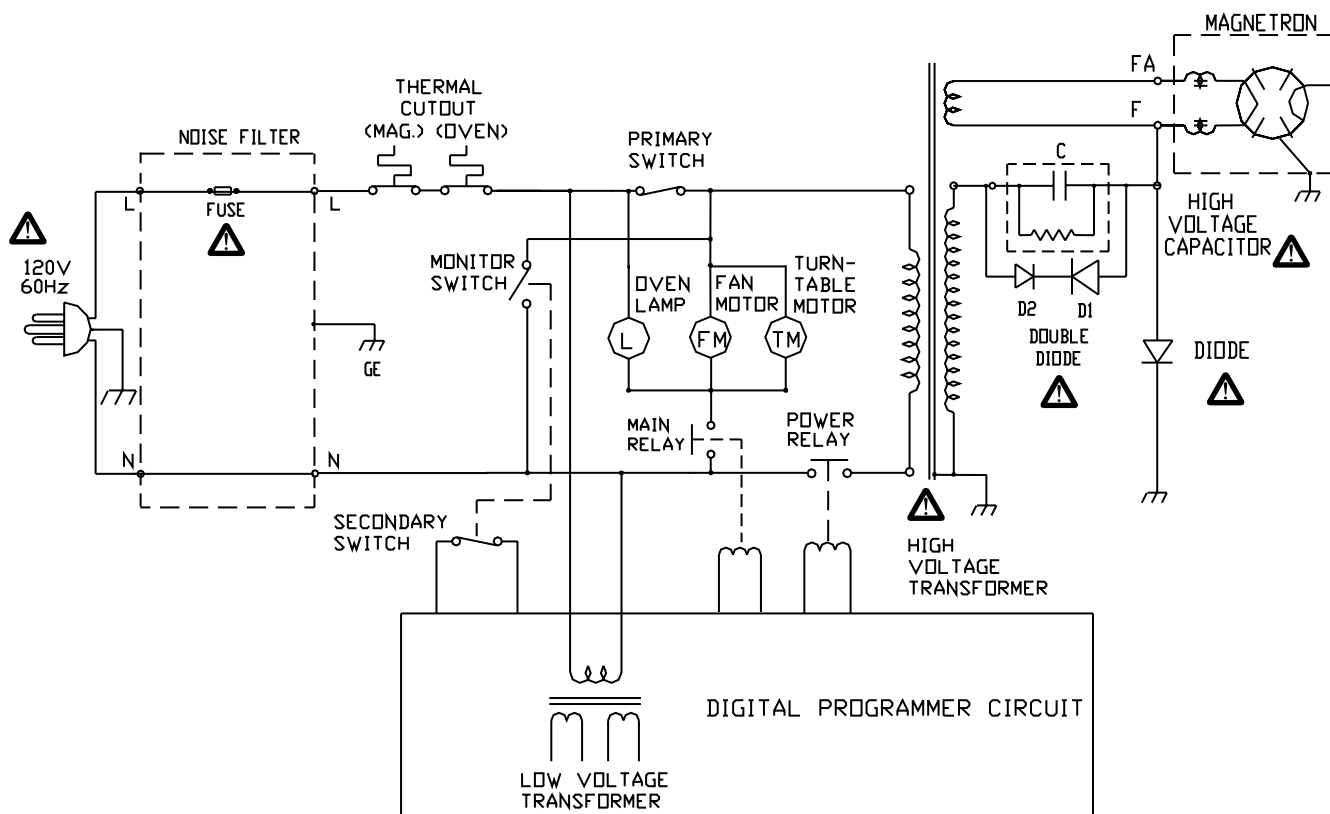

SCHEMATIC DIAGRAM