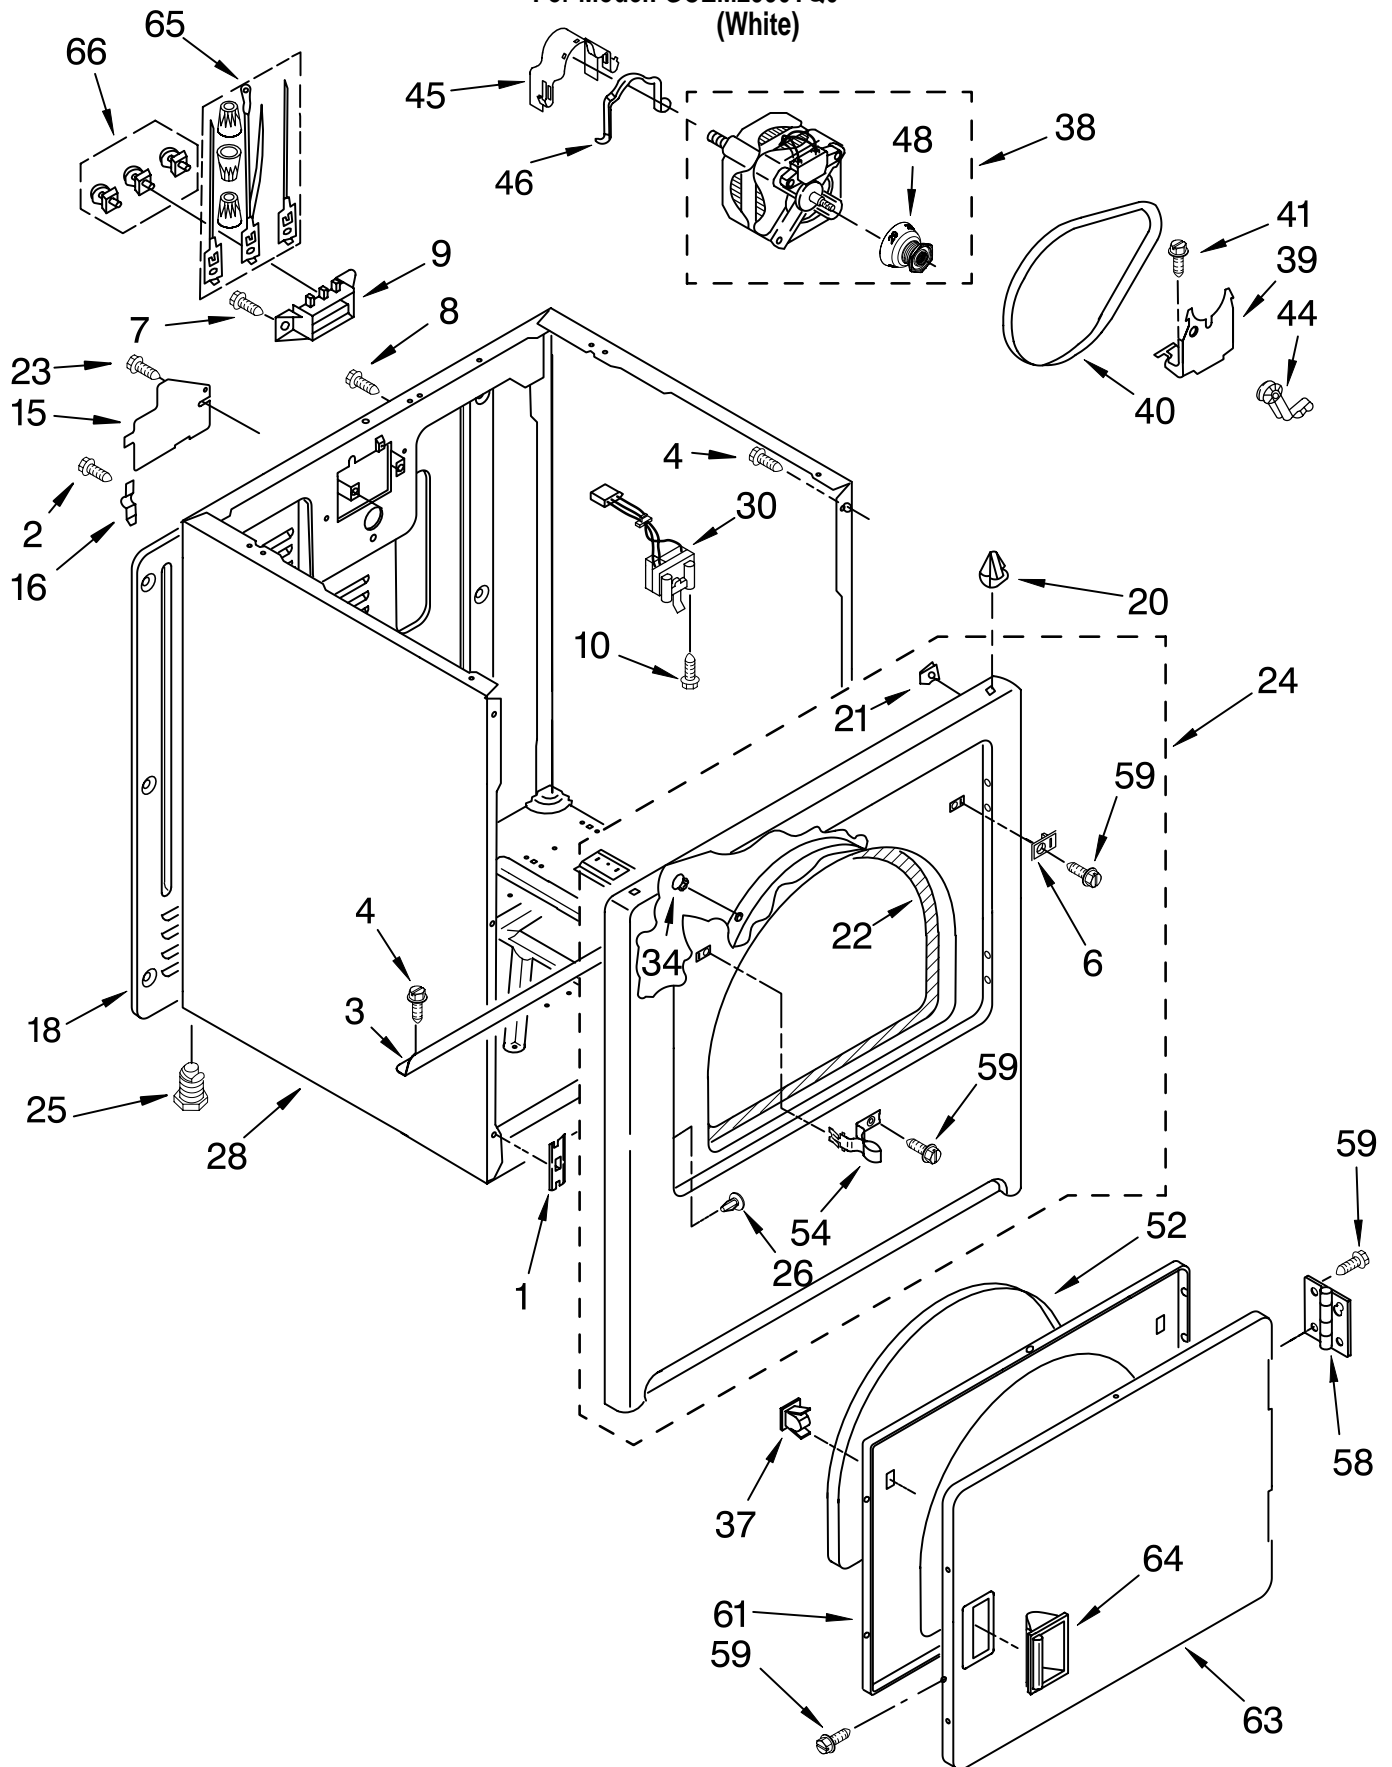

CABINET PARTS

For Model: GCEM2990TQ0

(White)

FOR ORDERING INFORMATION REFER TO PARTS PRICE LIST

CABINET PARTS

For Model: GCEM2990TQ0

(White)

Illus. No.	Part No.	DESCRIPTION
1	3394083	Clip, Front Panel
2	388326	Screw, 8-18 x 1-1/4
3	8541400	Bracket, Cabinet
4	343641	Screw, 10-16 x 1/2
6	3403630	Plug, Strike Hole
7	3393008	Screw, 10-16 x 1/2
8	697776	Screw, 10-32 x 5/8
9	3397659	Terminal Block
10	697773	Screw, 6-20 x 7/8
15	3396795	Cover, Block
16	8066217	Hinge, Top (2)
18	3396805	Panel, Rear
20	690363	Lock, Front Top
21	98234	Clip, Ground (2)
22	3406129	Seal & Bearing Assembly
23	693995	Screw, Hex Washer Head
24	3403444	Front Panel Assembly
25	3392100	Foot, Dryer
	279810	Foot - Optional (Extended Length Package Of 2) (Not Included)
26	3404413	Plug, Hinge Hole
28	8530603	Cabinet (Includes Illus. 3)
30	3406109	Door Switch Assembly
34	685203	Clip, Felt Pad (2)
37	3389441	Catch, Door
38	8066206	Motor Assembly
39	348780	Base, Motor
40	8066065	Belt, Drive
41	3400500	Bolt, 5/16-18 x 3/4
44	691366	Idler & Pulley Assembly
45	3404162	Clamp, Motor
46	660658	Clamp, Motor
48	8066184	Pulley
52	3405246	Seal, Door
54	3403431	Strike, Door
58	3405514	Hinge & Pin Assembly (2)
59	342055	Screw, 8-18 x 1/2
61	3402341	Door, Rear
63	3402335	Door, Front
64	3405184	Handle, Door
65	279318	Terminal, Tinned & Brass (3)
66	279393	Screw Kit (For Terminal Block)

FOR ORDERING INFORMATION REFER TO PARTS PRICE LIST