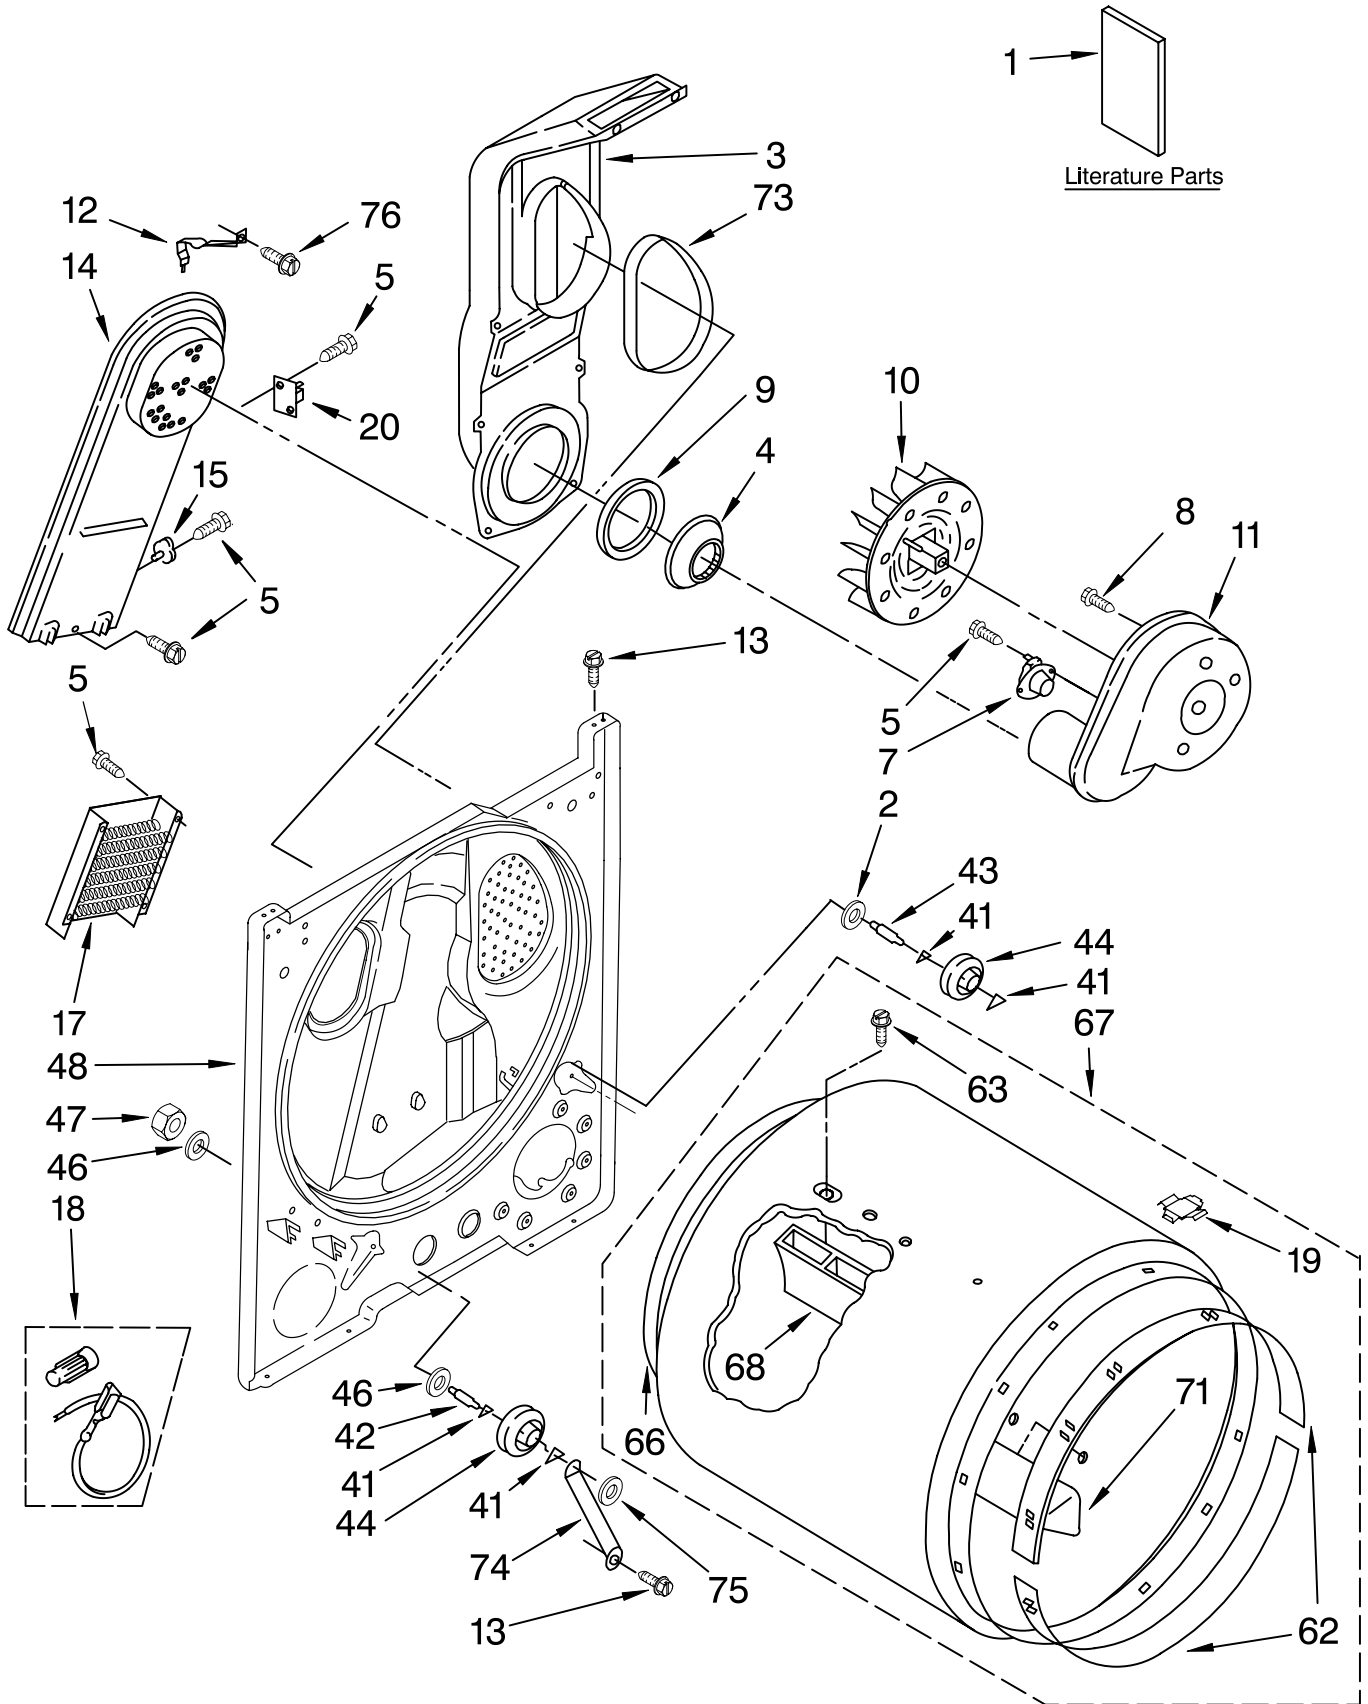

BULKHEAD PARTS

For Model: GCEM2990TQ0

(White)

FOR ORDERING INFORMATION REFER TO PARTS PRICE LIST

BULKHEAD PARTS

For Model: GCEM2990TQ0

(White)

Illus. No.	Part No.	DESCRIPTION	Illus. No.	Part No.	DESCRIPTION	Illus. No.	Part No.	DESCRIPTION
1		Literature Parts	11	8577230	Housing, Blower	41	690997	Ring, Tri
	8527907	Use & Care Guide	12	3398161	Clip	42	3399506	Shaft, L.H.
	8576818	Wiring Diagram	13	343641	Screw, 10-16 x 1/2	43	3399507	Shaft, R.H.
	8577213	Instructions, Installation	14	8541818	Box, Heater	44	3397590	Roller, Support (2)
	W10119635	Service Parts List	15	3977767	Thermostat, High Limit 221°F (105°C)	46	348197	Washer
2	3388703	Washer, Support				47	3359452	Nut, 3/8-16 (2)
3	348368	Lint Chute Assembly	17	3403588	Heater Element	48	3403410	Bulkhead
4	696302	Shield, Exhaust	18	279457	Wire Kit (For Heater Element Wiring Harness Repair)	62	692526	Ring, Bearing (2)
5	90767	Screw, 8-18 x 3/8				63	W10109200	Screw, 11-16 x 3/4
7	3387134	Thermostat, Internal Bias	19	8066086	Drum Hole Plug	66	3406130	Seal, Rear Drum
8	3390647	Screw, 8-18 x 1/2				67	695587	Drum Assembly
9	347139	Seal, Lint Chute	20	3977393	Thermal, Cut-Off (Includes Illus. 15)	68	692490	Baffle, Drum (2)
10	694089	Wheel, Blower (Includes Illus. 16)				71	3403636	Baffle, Drum (1)
						73	339956	Seal
						74	3976434	Bracket, Support
						75	90296	Clip
						76	489463	Screw, 8-18 x 5/8

FOR ORDERING INFORMATION REFER TO PARTS PRICE LIST