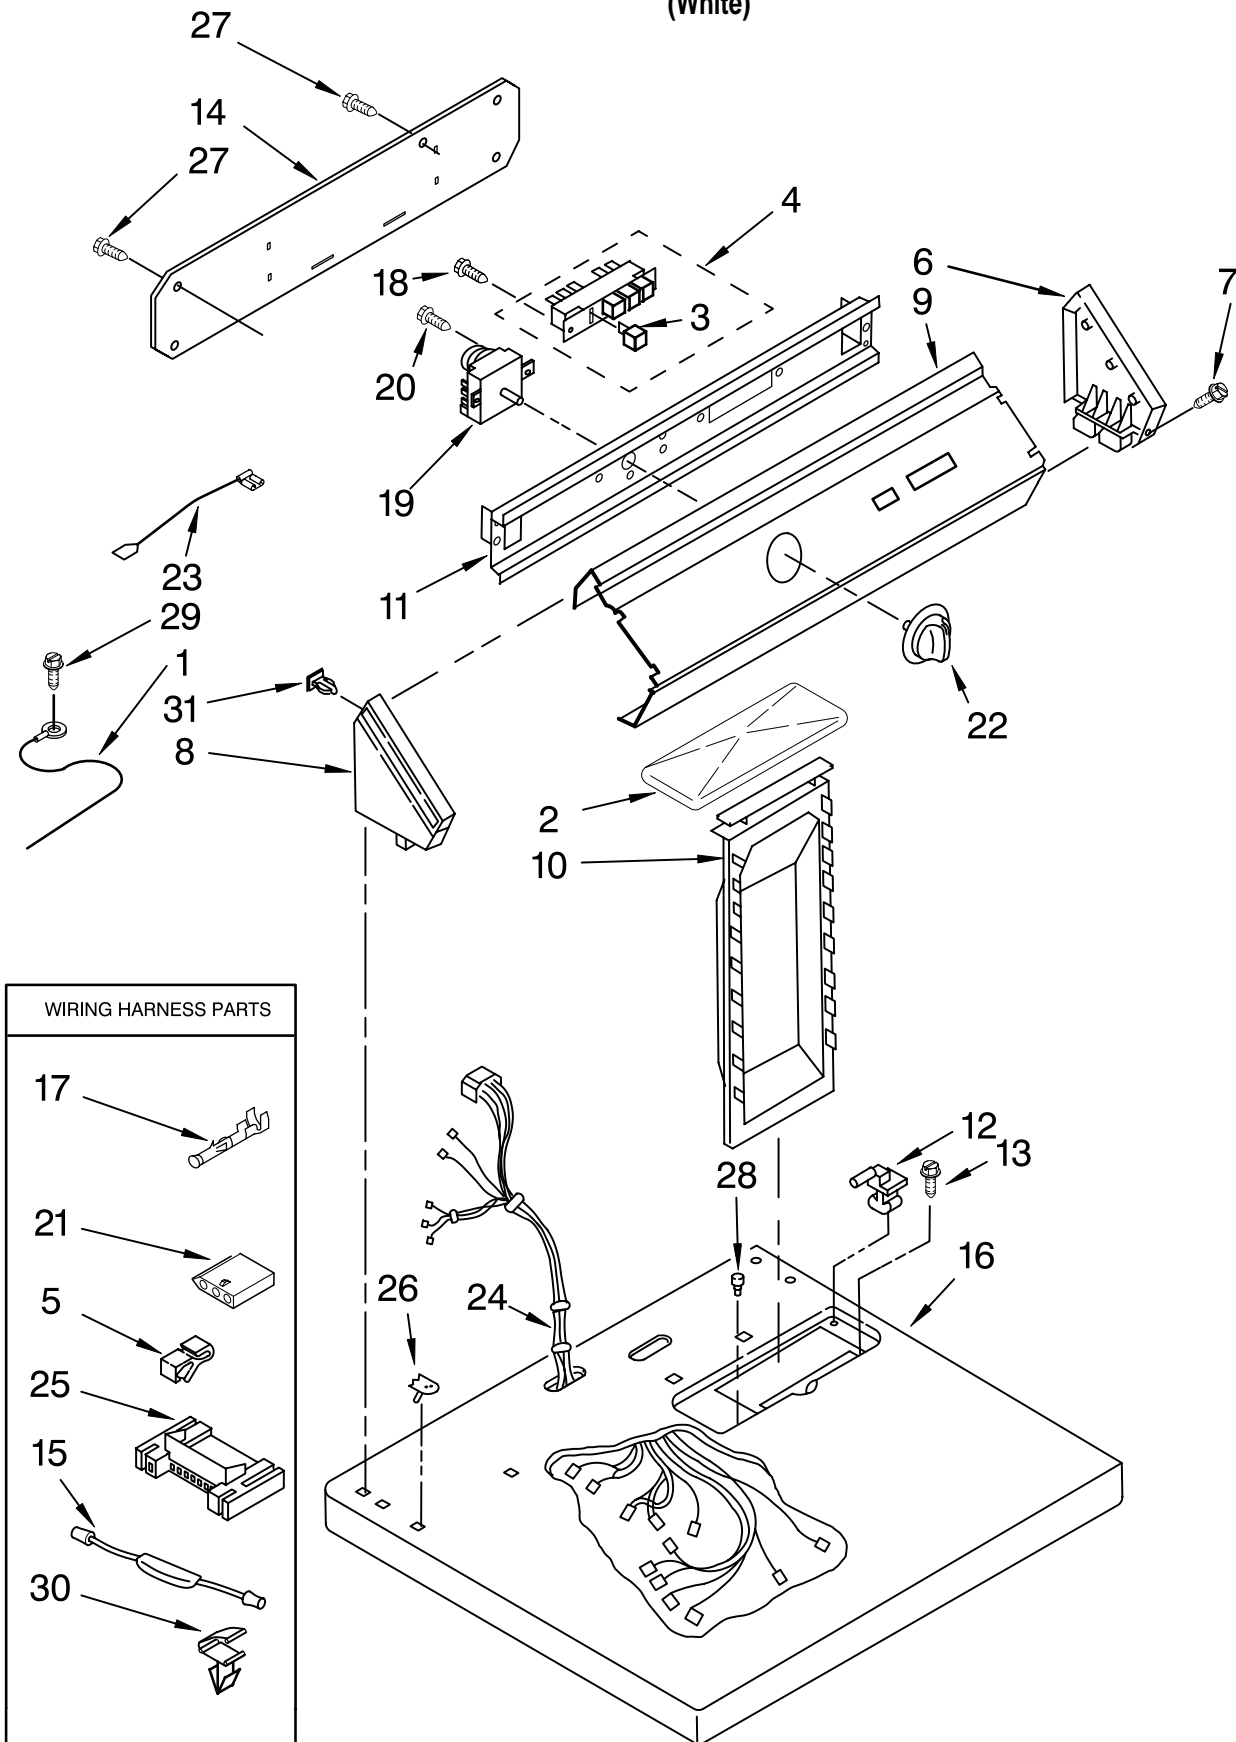

TOP AND CONSOLE PARTS

For Model: GCEM2990TQ0

(White)

WIRING HARNESS PARTS	
17	
21	
5	
25	
15	
30	
26	
28	
31	

FOR ORDERING INFORMATION REFER TO PARTS PRICE LIST

TOP AND CONSOLE PARTS

For Model: GCEM2990TQ0

(White)

<u>Illus.</u>	<u>Part</u>	
<u>No.</u>	<u>No.</u>	<u>DESCRIPTION</u>
1	3398893	Wire, Ground
2	8283378	Cover, Lint Screen
3	8316433	Button (4)
4	8316437	Switch, Pushbutton
5	357572	Clip, Ground
6	3949737	End Cap (R.H.)
7	97787	Screw, 11-16 x 3/4
8	3949734	End Cap (L.H.)
9	8527826	Panel, Control
10	349639	Screen, Lint
11	8527828	Bracket, Control
12	3978606	Hinge, L.H.
	3978605	Hinge, R.H.
13	688983	Screw, 8-18 x 3/8
14	8066156	Panel, Rear
15	3401076	Resistor Assembly
16	8316630	Top
17	94614	Terminal
18	303921	Screw, 8-32 x 3/8
19	3979596	Timer
20	8533971	Screw, 8-18 x 5/16
21	3936144	Connector
22	8529317	Knob, Timer
23		Wire, Jumper
	3393811	Violet
	3393812	Blue
24	8576540	Harness, Wiring
25	3395683	Connector (Motor)
26	357213	Nut, Push-In (2)
27	693995	Screw, 8-18 x 3/8
28	297535	Bumper, Lint Lid
29	339554	Screw, 10-16 x 5/16
30	3394427	Clip, Harness
31	689559	Nut, Push In

Following Parts Not Illustrated

10875 Wire, Splicing
(120 Volt)