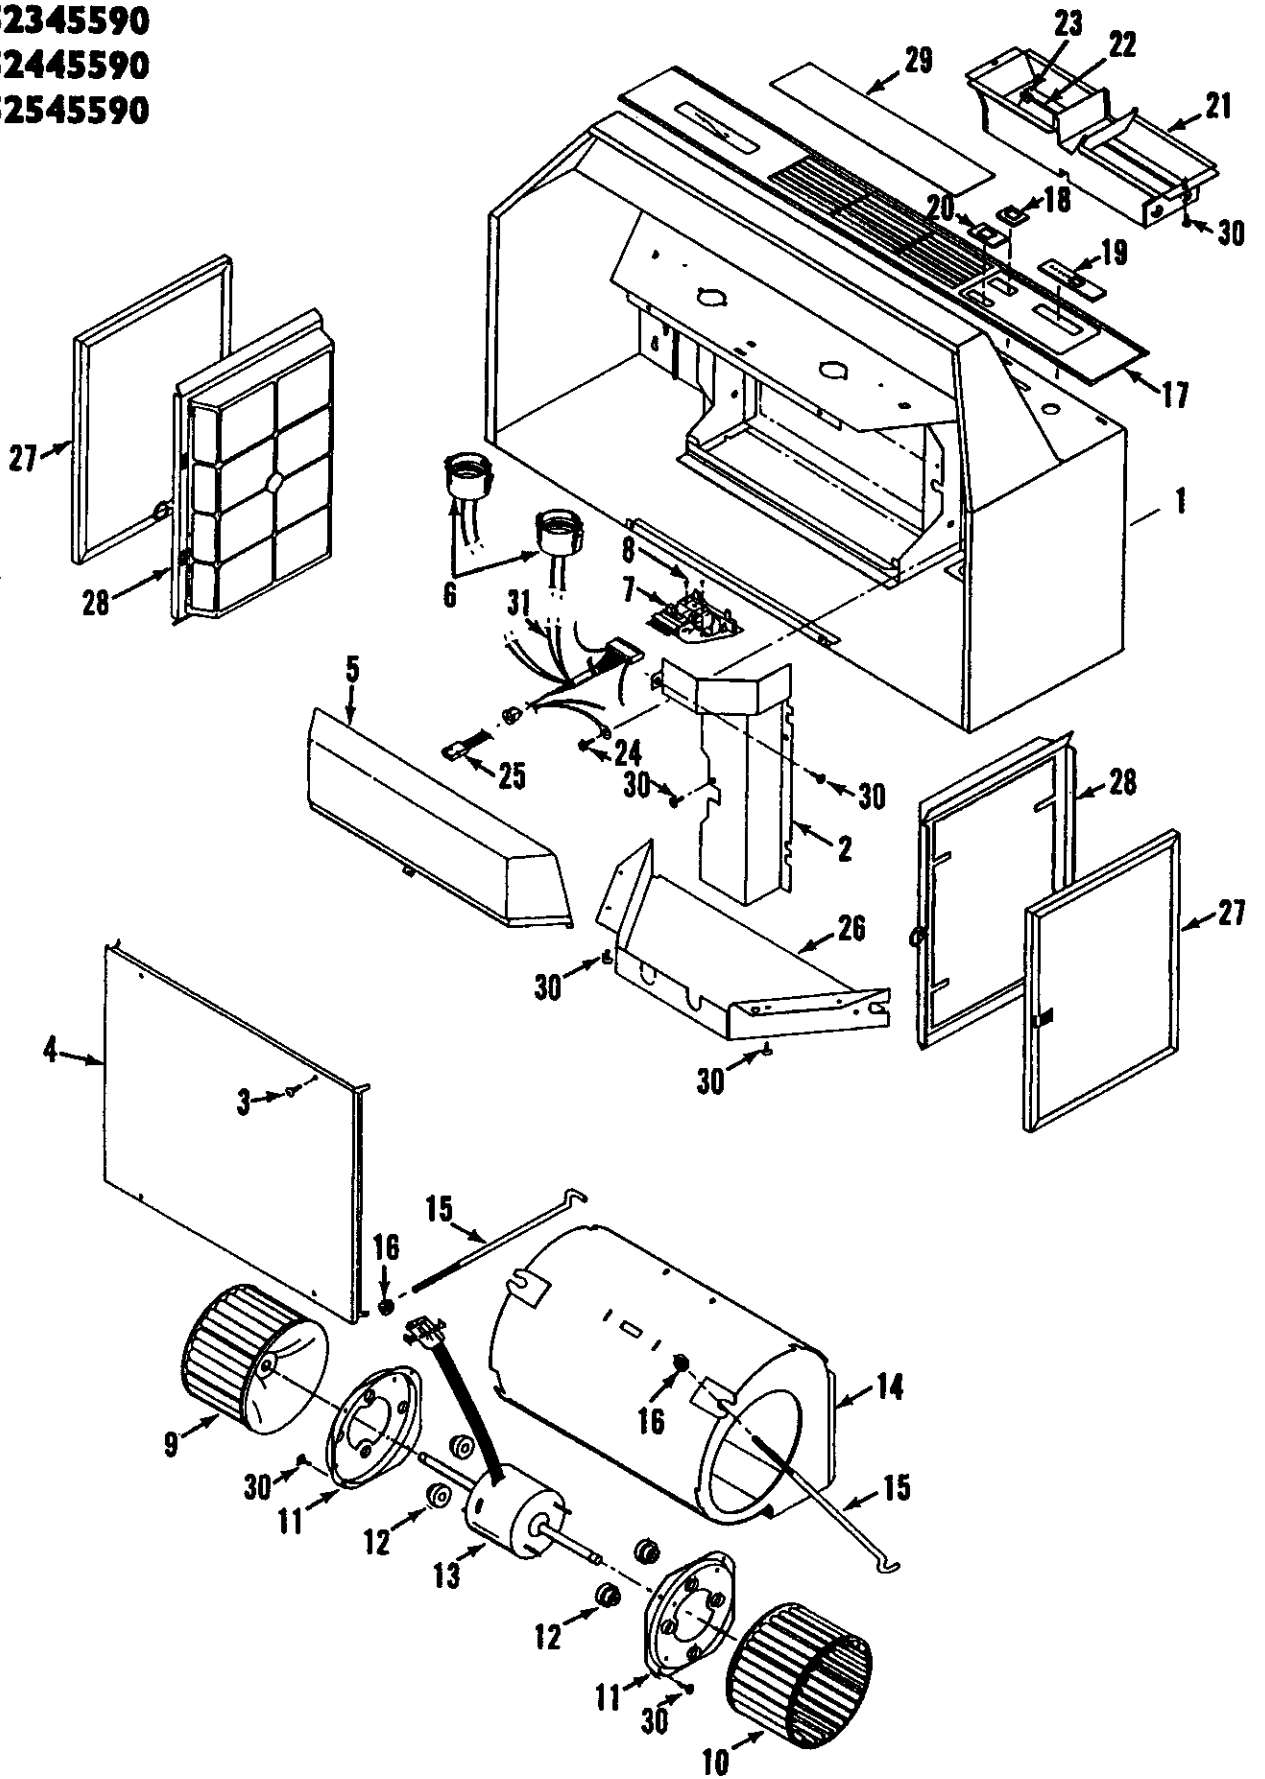

Sears, Roebuck and Co., Hoffman Estates, IL 60179 U.S.A.

MODELS

233.52345590

233.52445590

233.52545590

PARTS LIST

KEY NO.	PART NUMBER	DESCRIPTION
1	97007986	Canopy - 30" White (233.52345590)
	97007987	Canopy - 30" Almond (233.52345590)
	97007638	Canopy - 30" Stainless Steel (233.52345590)
	97012935	Canopy - 30" Black (233.52345590)
	97007991	Canopy - 36" White (233.52445590)
	97007992	Canopy - 36" Almond (233.52445590)
	97007640	Canopy - 36" Stainless Steel (233.52445590)
	97012936	Canopy - 36" Black (233.52445590)
	97008169	Canopy - 42" White (233.52545590)
	97008170	Canopy - 42" Almond (233.52545590)
	97007642	Canopy - 42" Stainless Steel (233.52545590)
	97012937	Canopy - 42" Black (233.52545590)
2	97007656	Wiring Box Cover
3	99150478	#8-18 x 3/8 Phillips Truss Head Screws (4 Required)*
4	97007895	Bottom Cover - White
	97007899	Bottom Cover - Almond
	97007631	Bottom Cover - Stainless Steel
	97011974	Bottom Cover - Black
5	99110605	Light Lens
6	99270536	Bulb Holder (2 Required)
7	97007541	Control Board Assembly
8	99150489	#6B-20 Phillips Flat Head Screws (2 Required)*
9	99020138	Blower Wheel, Clockwise
10	99020139	Blower Wheel, Counterclockwise
11	98005212	Motor Retaining Ring (2 Required)
12	99100491	Rubber Motor Mount (4 Required)
13	99080359	Motor
14	97007314	Blower Scroll Housing
15	99420464	Blower Mounting Rod (2 Required)
16	99260476	Blower Mounting Rod Nut (2 Required)
17	97012379	Control Panel Assembly - 30" Black
	97012382	Control Panel Assembly - 30" White
	97012385	Control Panel Assembly - 30" Almond
	97012380	Control Panel Assembly - 36" Black
	97012383	Control Panel Assembly - 36" White
	97012386	Control Panel Assembly - 36" Almond
	97012381	Control Panel Assembly - 42" Black
	97012384	Control Panel Assembly - 42" White
	97012387	Control Panel Assembly - 42" Almond
18	99111026	Blower Knob - Black
	99111029	Blower Knob - White
	99111032	Blower Knob - Almond
19	99111027	Speed Control Knob - Black
	99111030	Speed Control Knob - White
	99111033	Speed Control Knob - Almond
20	99111028	Light Switch Knob - Black
	99111031	Light Switch Knob - White
	99111034	Light Switch Knob - Almond
21	97006078	Damper Assembly (Includes Key Nos. 22 & 23)
22	98005221	Damper Flap
23	99100379	Damper Bushing (2 Required)
24	99150471	#10-32 x 1/2 Green Ground Screw*
25	97005680	Motor Receptacle with Leads
26	98006546	Bulb Holder Cover
27	97007894	Aluminum Filter Kit (Contains 2 Filters)
28	97007998	Clean Cooking System IV Filter Kit (Contains 2 Filters)
29	99110620	Louver Cover - Black
	99110847	Louver Cover - White
	99111038	Louver Cover - Almond
30	99170245	#8B x 3/8 Hex Head Sheet Metal Screws (13 Required)*
31	97007682	Wire Harness with Lamp Holders
**	99090949	Kenmore Medallion - Black
**	99090948	Kenmore Medallion - White
**	99090950	Kenmore Medallion - Almond
**	99042170	Operating Instructions and Parts List
**	99042173	Installation Instructions
**	-----	Light Bulb, 75 Watt Max. (2 Required) (or one 75 watt and one 25 watt) Not supplied with hood.