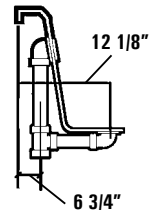

### Rough-In Plumbing Measurements

### GENERAL SPECIFICATIONS:

Tub Size	66 1/2" x 42 7/8" x 23 3/4" 169 cm x 109 cm x 60 cm
Bathing Well	42" long 27" wide 22 1/2" interior depth
Shipping Weight	220 lbs. / 100 kg
Tub Weight Filled	944 lbs. / 428 kg
Gallons to Overflow	97 gal. / 367 L
Gallons to Operate	1 bather: 78 gal. / 295 L 2 bathers: 59 gal. / 223 L