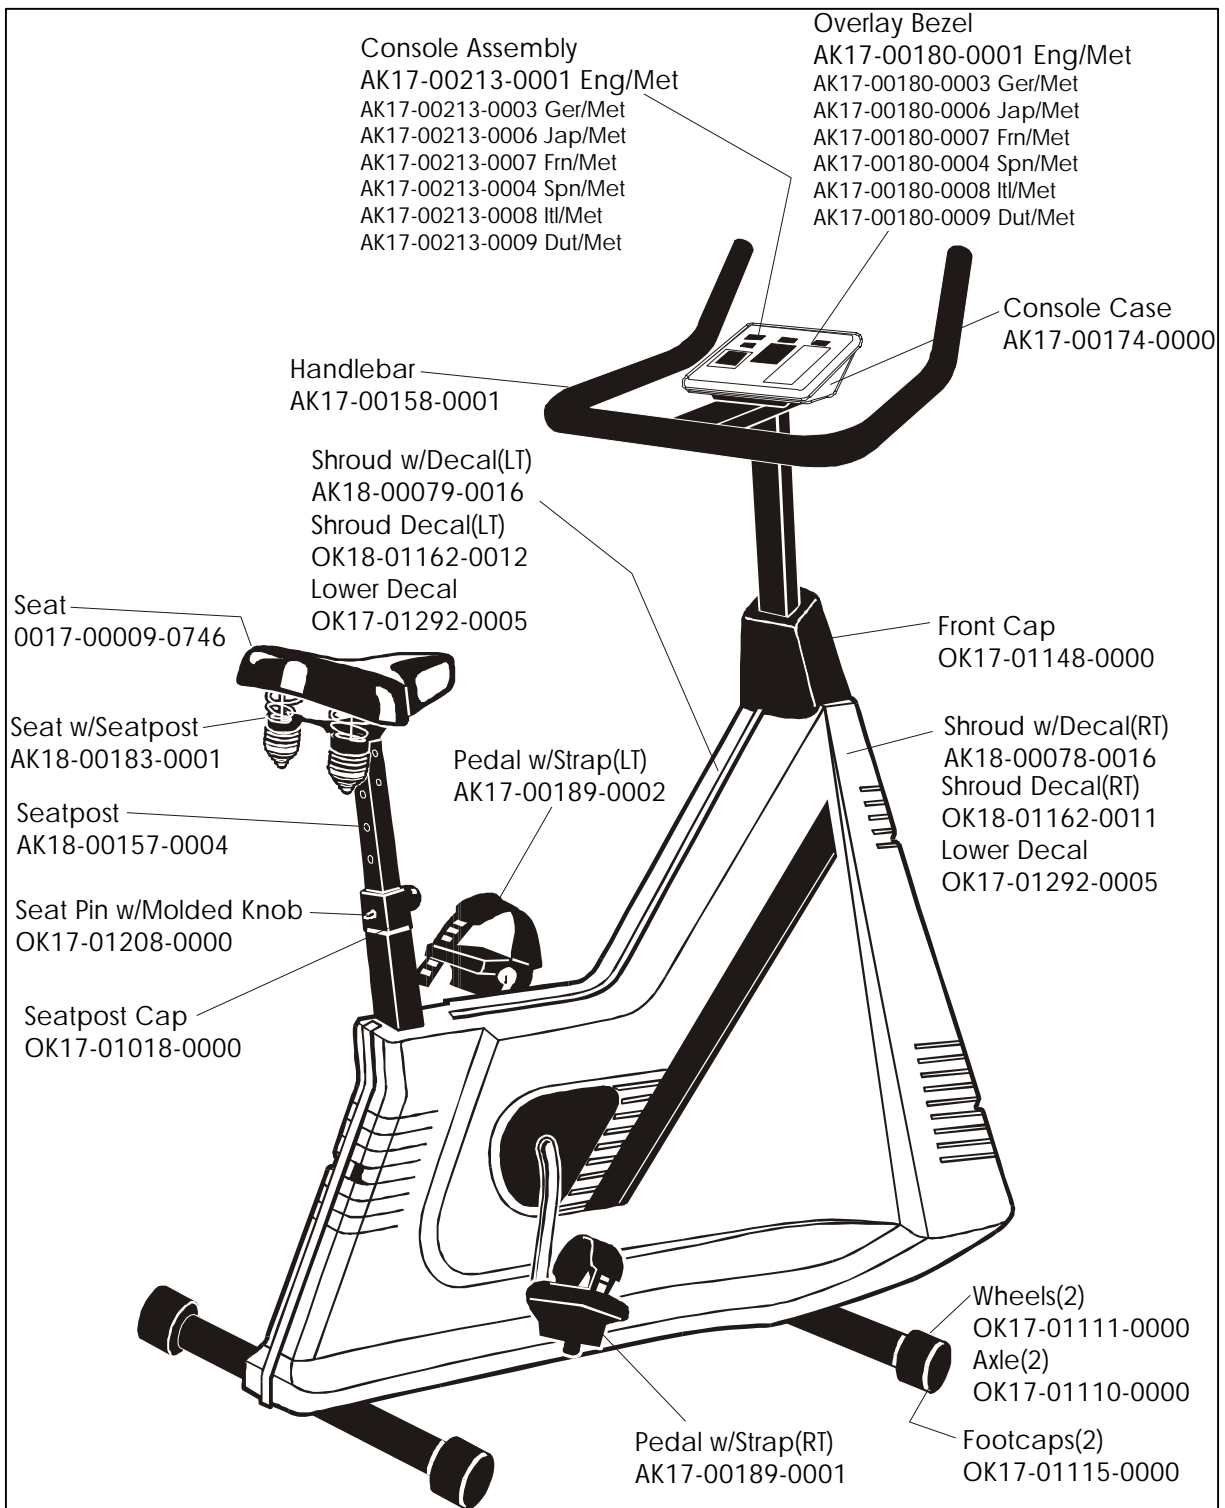

LC-4000
EXERCISE BIKE

GE09-00028-XXXX
SN: 250000 - UP

LC-4000
EXERCISE BIKE

GE09-00028-XXXX
SN: 250000 - UP