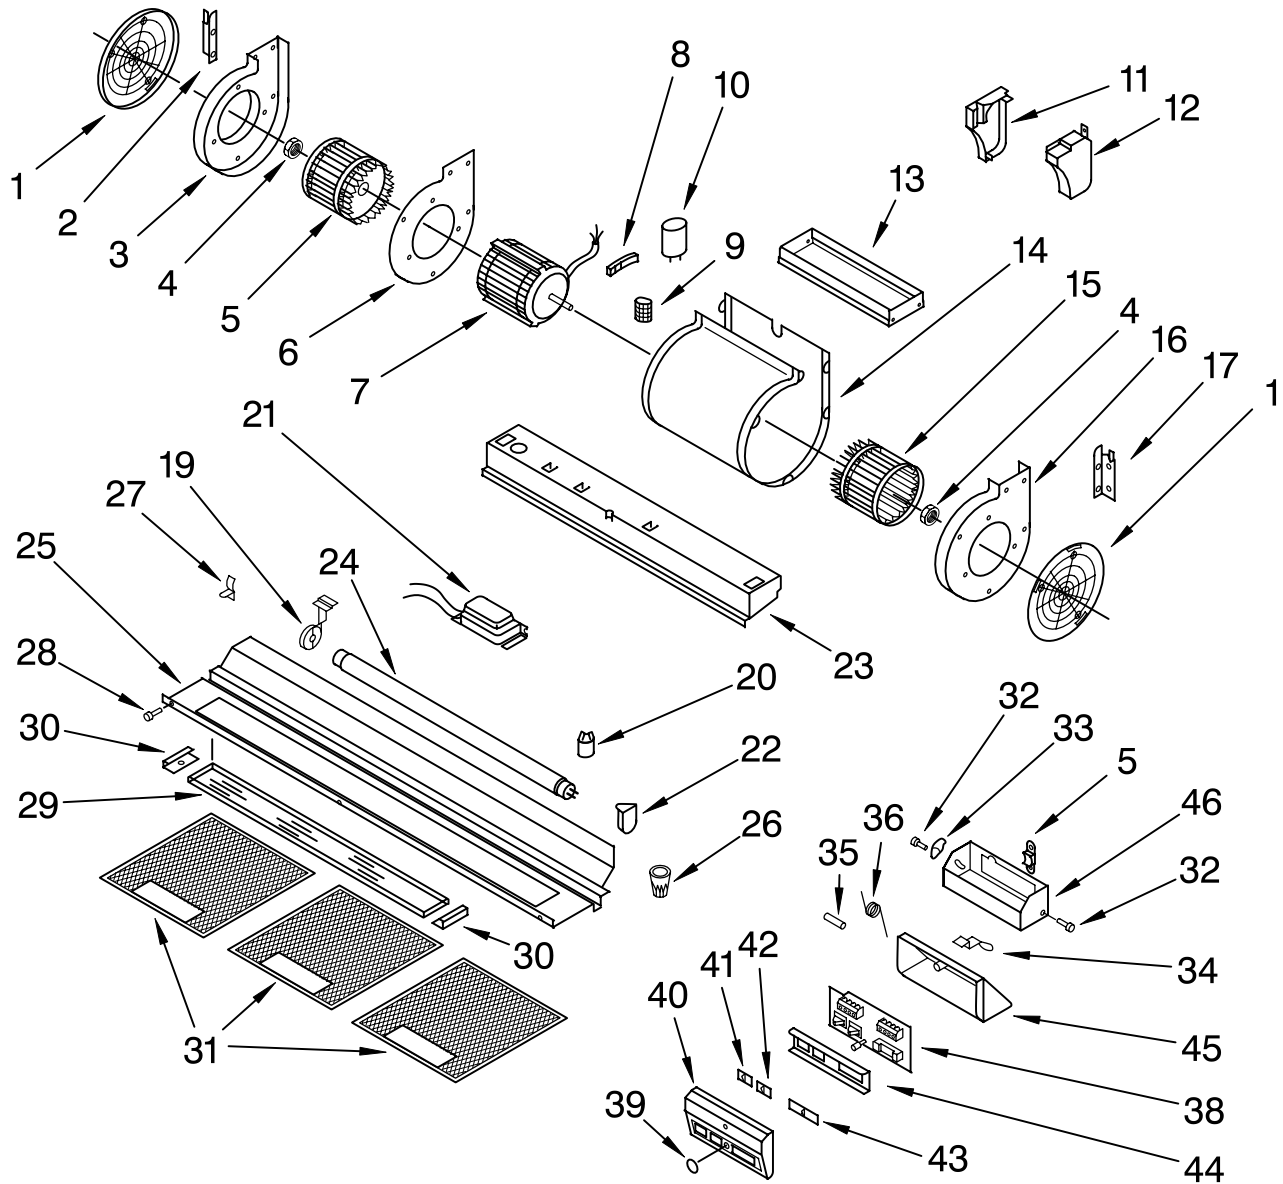

VENTILATION PARTS

For Models: KWCU265HWH0, KWCU265HBT0, KWCU265HSS0
(White) (Biscuit) (Stainless)

FOR ORDERING INFORMATION REFER TO PARTS PRICE LIST

VENTILATION PARTS

For Models: KWCU265HWH0, KWCU265HBT0, KWCU265HSS0
(White) (Biscuit) (Stainless)

Illus. No.	Part No.	DESCRIPTION
1	4360257	Filter, Charcoal
2	4360389	Bracket, Diffuser
3	4360188	Cover, Blower
4	4360180	Nut
5	4360187	Impeller
6	4360185	Motor Mount
7	4360212	Motor
8	4360059	Block Capacitor
9	4360176	Terminal
10	4360175	Capacitor
11	4360060	Box, Electric
12	4360056	Cover, Box
13	4360255	Extension, Diffuser
14	4360184	Housing, Motor
15	4360181	Impeller
16	4360179	Cover, Blower
17	4360390	Bracket
19	4360261	Lampholder
20	4360260	Starter
21	4360045	Ballast
22	4360266	Lamp Holder
23	4360297	Support, Light

Illus. No.	Part No.	DESCRIPTION
24	4360014	Light
25		Support, Light
	4360298	White Model
	4360324	Stainless Model
	4360392	Biscuit Model
26	4360211	Wire Nut
27	4360299	Clamp, Wire
28	4360048	Pin
29	4360264	Glass Light
30	4360300	Side, Lighting
31	4360265	Filter, Grease
32	4360238	Pin
33	4360241	Lever, Switches
34	4360242	Clamp, Cable
35	4360244	Spring, Pin
36	4360243	Spring
37	4360239	Clamp, Cable
38	4360246	Control Board
39	4360028	Cover, Lamp
40	4360251	Cover, Box
41	4360250	Actuator, Lighting
42	4360249	Actuator, Motor
43	4360248	1-2-3 Actuator
44	4360247	Support, Actuators
45	4360245	Control Box
46	4360240	Housing, Control Box

Illus. No.	Part No.	DESCRIPTION

LITERATURE PARTS

LIT4360367 Use & Care Guide
LIT4360296 Wiring Diagram

ACCESSORY PARTS

4378615 Backsplash
4378616 Wire Racks
4378617 Rack Hanger Kits
Utensil Bars
4378618 Side
4378619 Rear
4378623 Filters (2-Pak)
Ductless Kit
4378622 White Model
8171290 Biscuit Model
4378621 Stainless Model