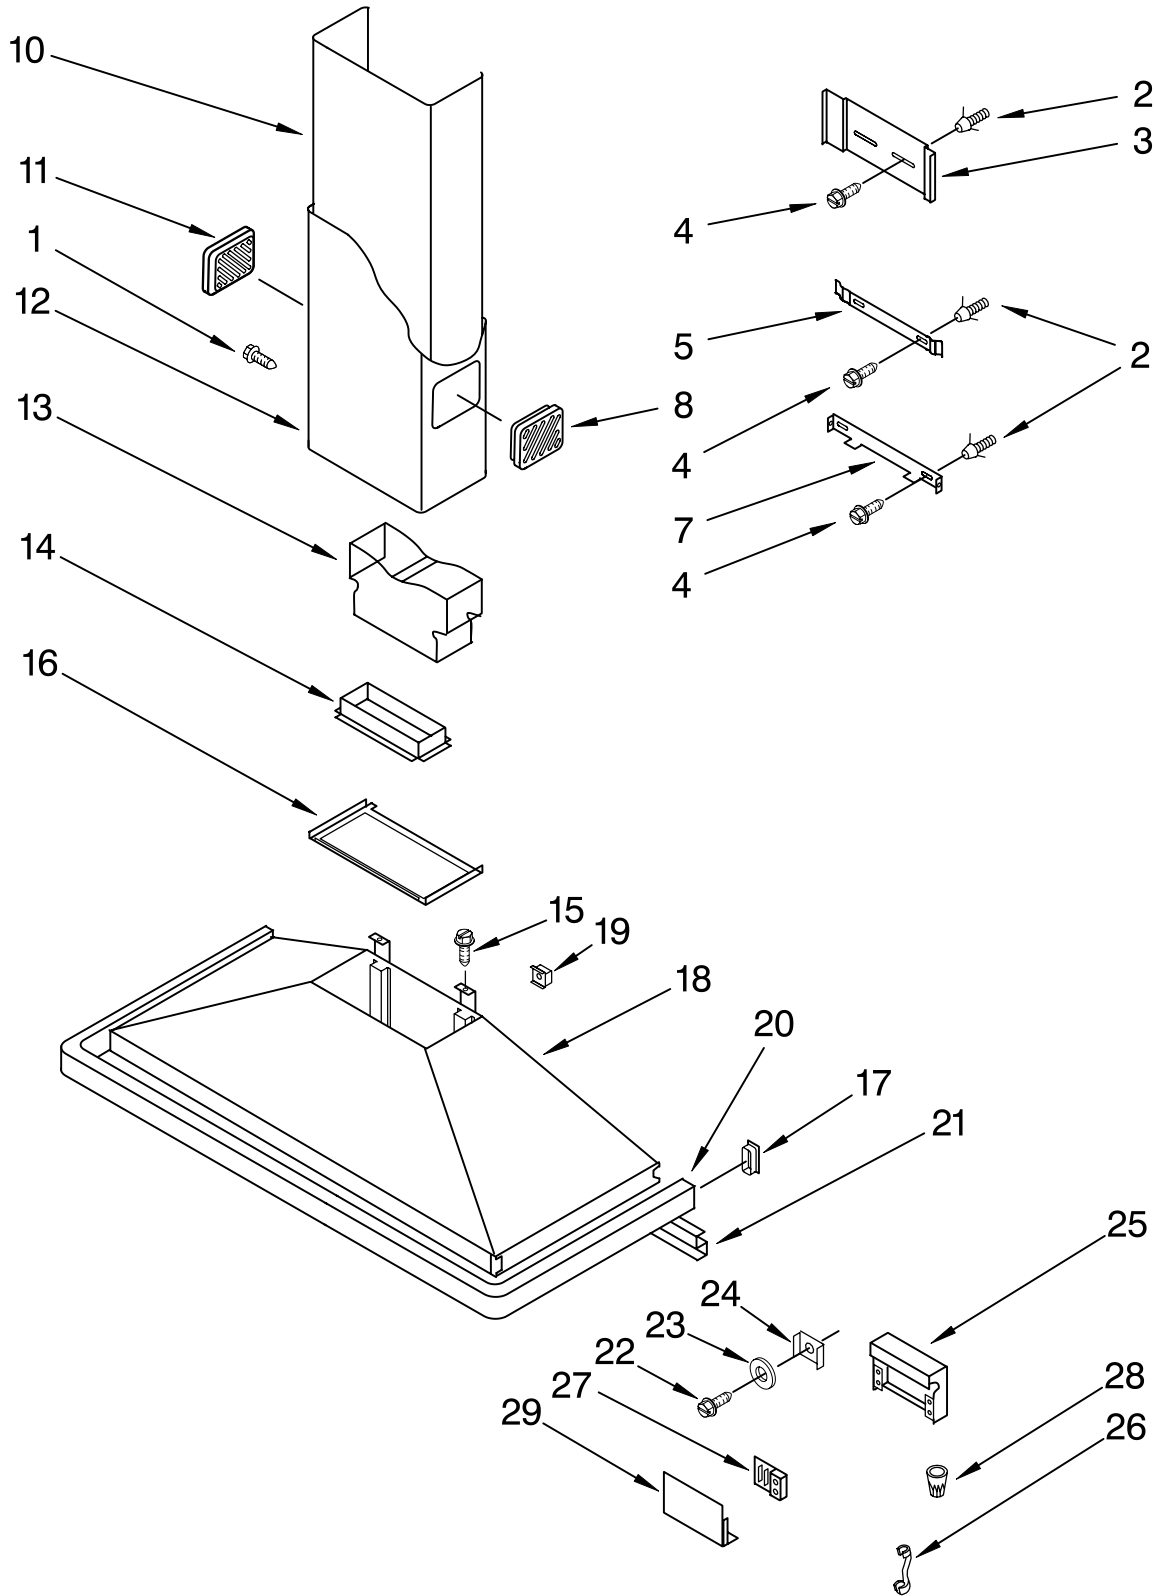

HOOD PARTS

36" CANOPY HOOD

For Models: KWCU265HWH0, KWCU265HBT0, KWCU265HSS0
(White) (Biscuit) (Stainless)

KitchenAid®

FOR ORDERING INFORMATION REFER TO PARTS PRICE LIST

HOOD PARTS

For Models: KWCU265HWH0, KWCU265HBT0, KWCU265HSS0
(White) (Biscuit) (Stainless)

Illus. No.	Part No.	DESCRIPTION	Illus. No.	Part No.	DESCRIPTION	Illus. No.	Part No.	DESCRIPTION
1	4360315	Screw	12		Pipe Fitting (Ductless)	18		Hood
2	4360318	Plug					4360308	White Model
3	4360319	Bracket		4360313	White Model		4360327	Stainless Model
4	4360320	Screw		4360328	Stainless Model		4360395	Biscuit Model
5	4360321	Bracket, Middle		4360371	Biscuit Model	19	4360074	Nut
7	4360322	Bracket, Wall			Pipe Fitting (Duct)	20		Trim
8		Air - Outlet (Right)		4360314	White Model		4360307	White Model
	4360323	White Model		4360329	Stainless Model		4360326	Stainless Model
	4360332	Stainless Model		4360372	Biscuit Model		4360394	Biscuit Model
	4360400	Biscuit Model	13	4360312	Air Duct	21	4360305	Support, Wiring
10		Pipe, Fitting (Upper)	14	4360001	Damper	22	4360006	Screw
	4360317	White Model	15	4360310	Screw	23	4360005	Washer
	4360331	Stainless Model	16	4360309	Cover, Diffuser	24	4360146	Guide, Ground
	4360373	Biscuit Model	17		End Cap	25	4360304	Box, Distribution
11		Air - Outlet (Left)		4360306	White Model	26	4360147	Strain Relief
	4360316	White Model		4360325	Stainless Model	27	4360391	Control, Speed
	4360330	Stainless Model		4360393	Biscuit Model	28	4360211	Wire Nut
	4360398	Biscuit Model				29	4360303	Cover, Box