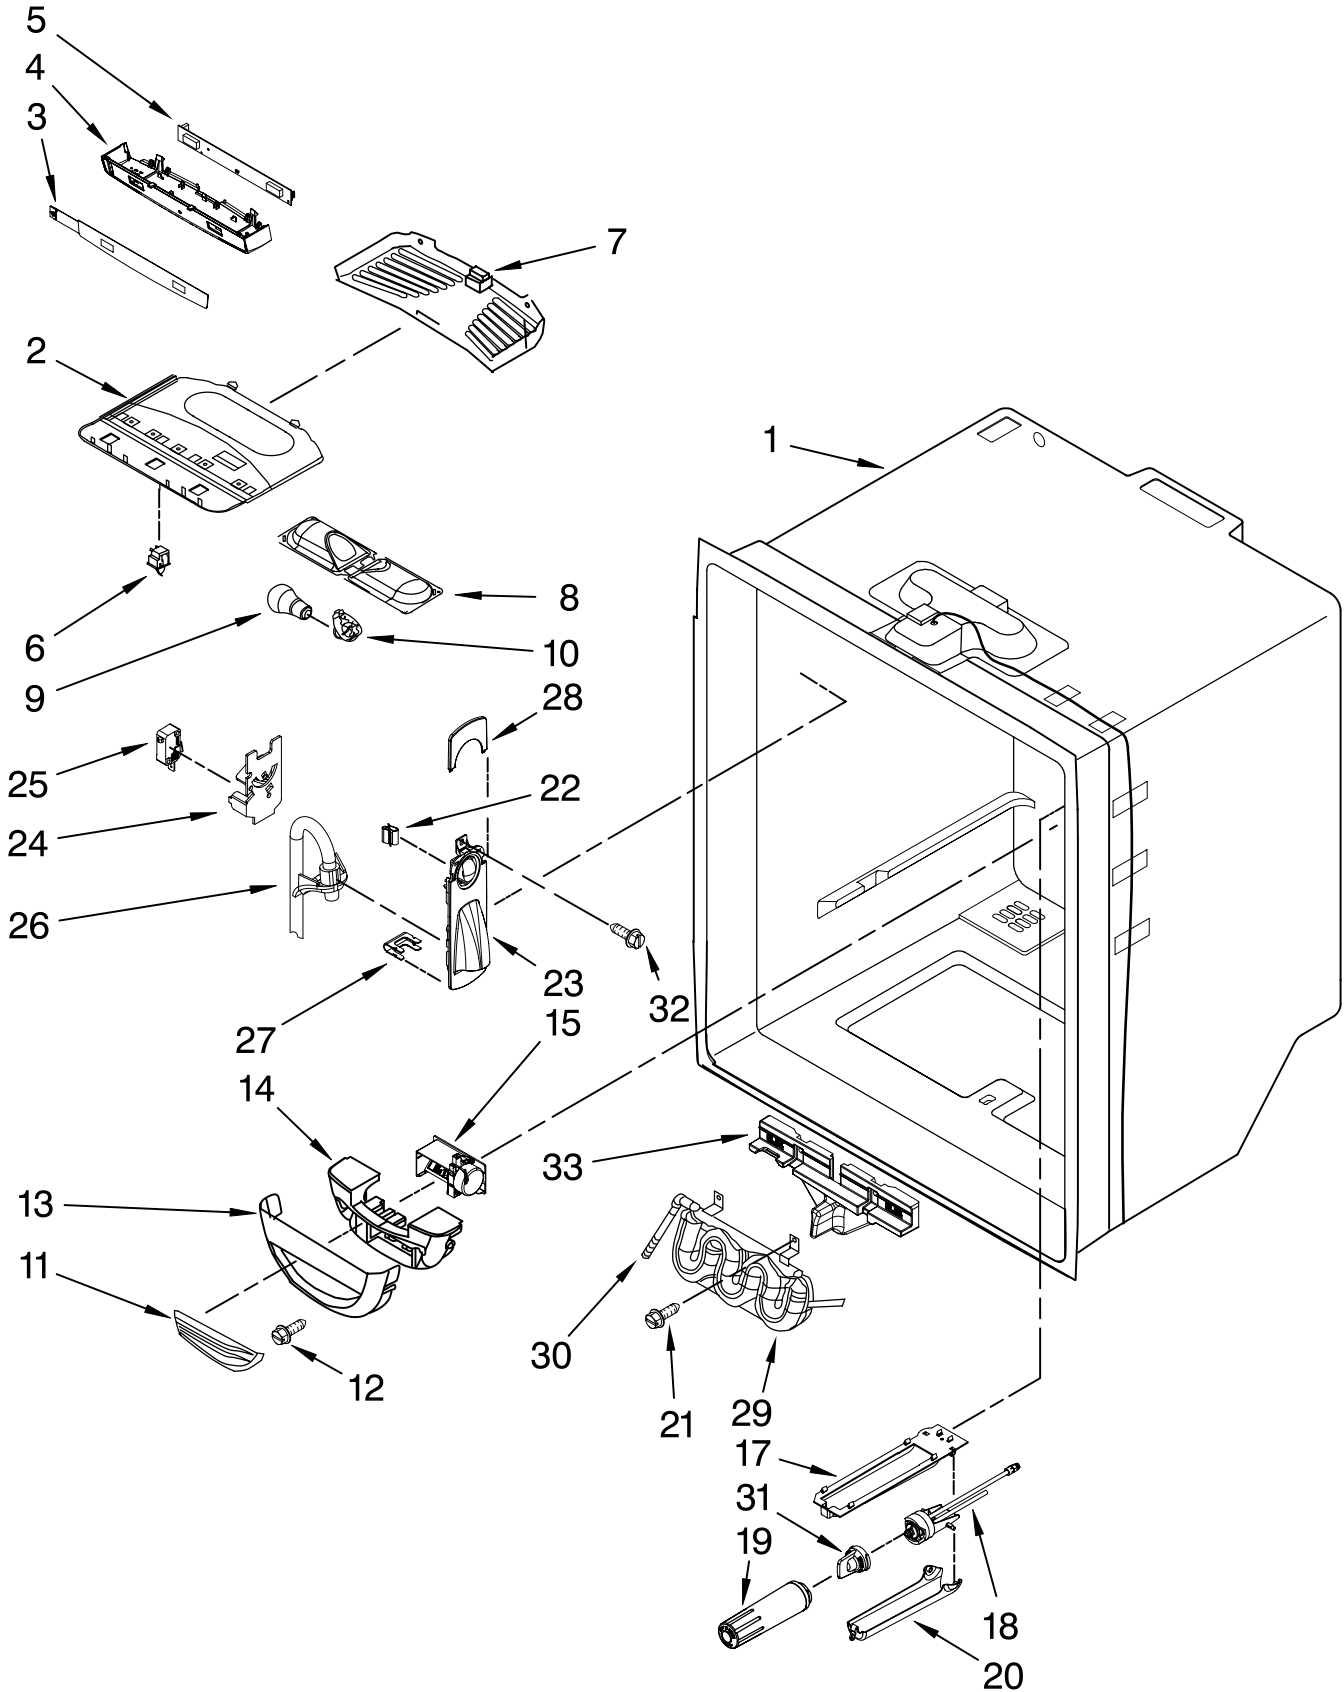

REFRIGERATOR LINER PARTS

For Models: KBFS25EWWH0, KBFS25EWBL0, KBFS25EWMS0
(White) (Black) (Monochromatic Stainless)

FOR ORDERING INFORMATION REFER TO PARTS PRICE LIST

REFRIGERATOR LINER PARTS

For Models: KBFS25EWWH0, KBFS25EWBL0, KBFS25EWMS0
(White) (Black) (Monochromatic Stainless)

Illus. No.	Part No.	DESCRIPTION
1		Liner (Not A Serviceable Part)
2	12806302	Module, Light
3	W10217739	Overlay
4	12806405	Housing, Control
5	W10217475	Board, Control
6	C3680310V	Switch, Light (2)
7	12806501	Cover, Light
8	12806601V	Housing, Light
9	W10194422V	Bulb, Light (2)
10	12570701V	Socket, Light (2)
11	12806801	Insert, Damper Cover
12	12990604	Screw
13	12806701	Cover, Damper
14	13012402	Insulation
15	W10207517	Control, Damper
17	12704801	Plate
18	12590620	Head, Water Filter
19	UKF8001AXX	Filter, Water
20	12568001	Cover, Filter
21	12990512	Screw (2)
22	B8390302SP	Clip, Facade (2)
23	12706909SP	Facade, Disp.
24	12707303SP	Plate, Switch
25	12575501	Switch, Limit
26	12707206SP	Guide, Waterline
27	12251001SP	Clip, Waterline
28	12707005	Facade, Disp (Top)
29	12706112	Tank, Water
30	61006182	Union
31	67003146	Plug, Bypass
32	12990513	Screw
33	W10117358	Insulation, Water Tank

Following Parts Not Illustrated

W10224292 Harness, Control
(Refrigerator)
(Includes
Thermistor)