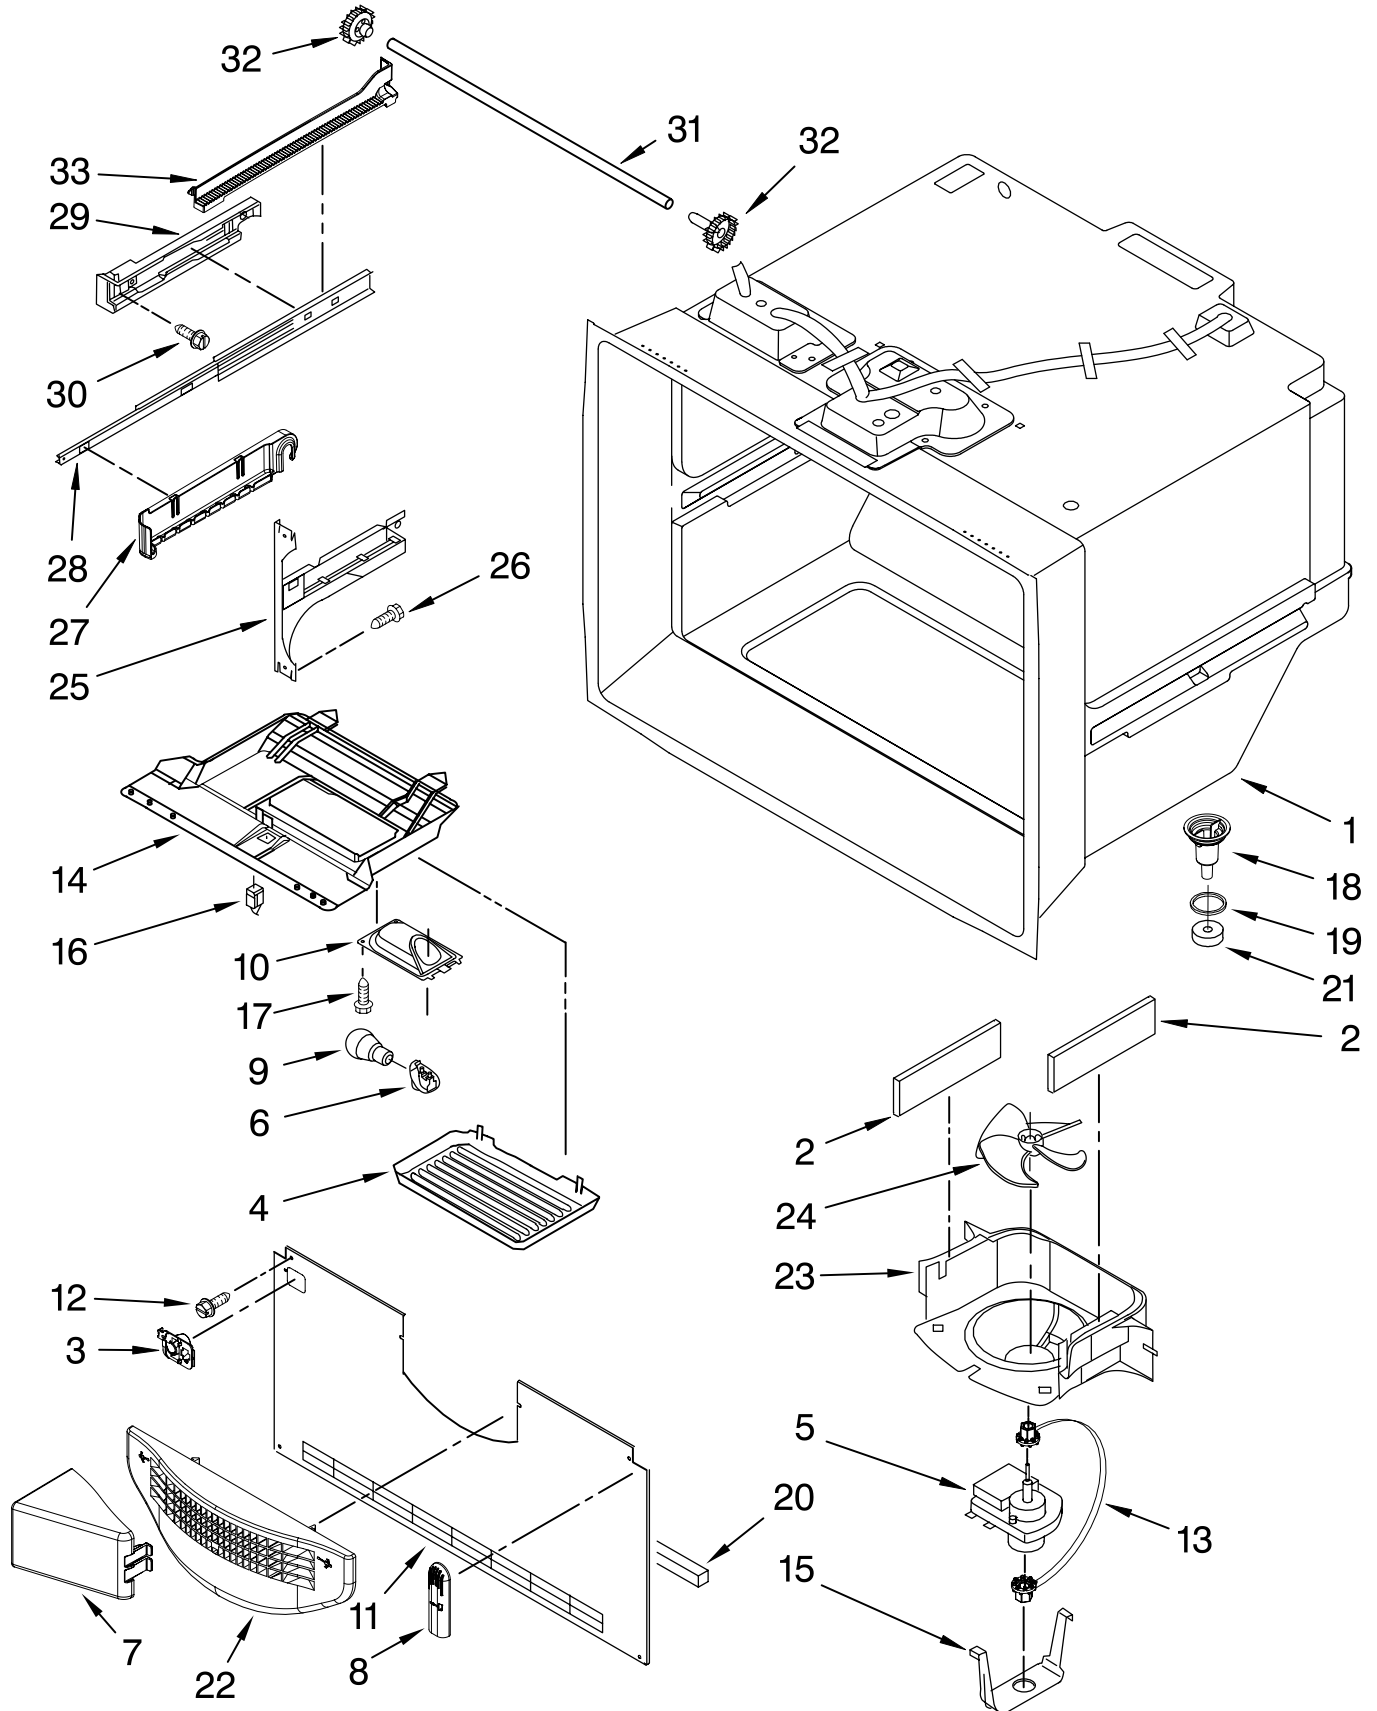

FREEZER LINER PARTS

For Models: KBFS25EWWH0, KBFS25EWBL0, KBFS25EWMS0
(White) (Black) (Monochromatic Stainless)

FOR ORDERING INFORMATION REFER TO PARTS PRICE LIST

FREEZER LINER PARTS

For Models: KBFS25EWWH0, KBFS25EWBL0, KBFS25EWMS0
(White) (Black) (Monochromatic Stainless)

Illus. No.	Part No.	DESCRIPTION
1		Liner (Not A Serviceable Part)
2	A3189392	Gasket, Foam
3	12932103	Guide, Fill Tube
4	12804901	Cover, Light
5	13062901	Motor, Evaporator
6	12570701V	Socket, Light
7	W10157765	Diverter, Air
8	12815301	Cover, Thermistor
9	W10194422V	Bulb, Light
10	12476401V	Housing, Light
11	12226112	Cover, Evaporator
12	12990511	Screw (4)
13	W10150583	Grommet
14	12805001	Module, Fz Control
15	13058002	Clip, Evap Motor
16	12466105	Switch, Light
17	12991603V	Screw
18	D7753903	Funnel, Drain
19	M0500703	Seal
20	A3189396	Gasket, Bottom
21	B8381501	Gasket
22	13024803	Grille, Fz Air
23	13057901	Shroud, Evap Fan
24	2169142	Blade, Fan (Evaporator)
25		Bracket, Door
	W10122147	Left
	W10122148	Right
26	12990521	Screw (8)
27		Cradle, Basket
	W10280608	Left
	W10280613	Right
28	W10120018	Slide, Drawer (2)
29		Adapter, Slide
	W10149390	Left
	W10149391	Right
30	12990501	Screw (6)
31	12812903WD	Shaft
32	12002497	Gear
33		Rack, Side
	W10284694	LH
	W10284695	RH
		(Includes RH & LH)

Following Parts Not Illustrated

W10235312 Harness, Fz Module
(Includes Thermistor)