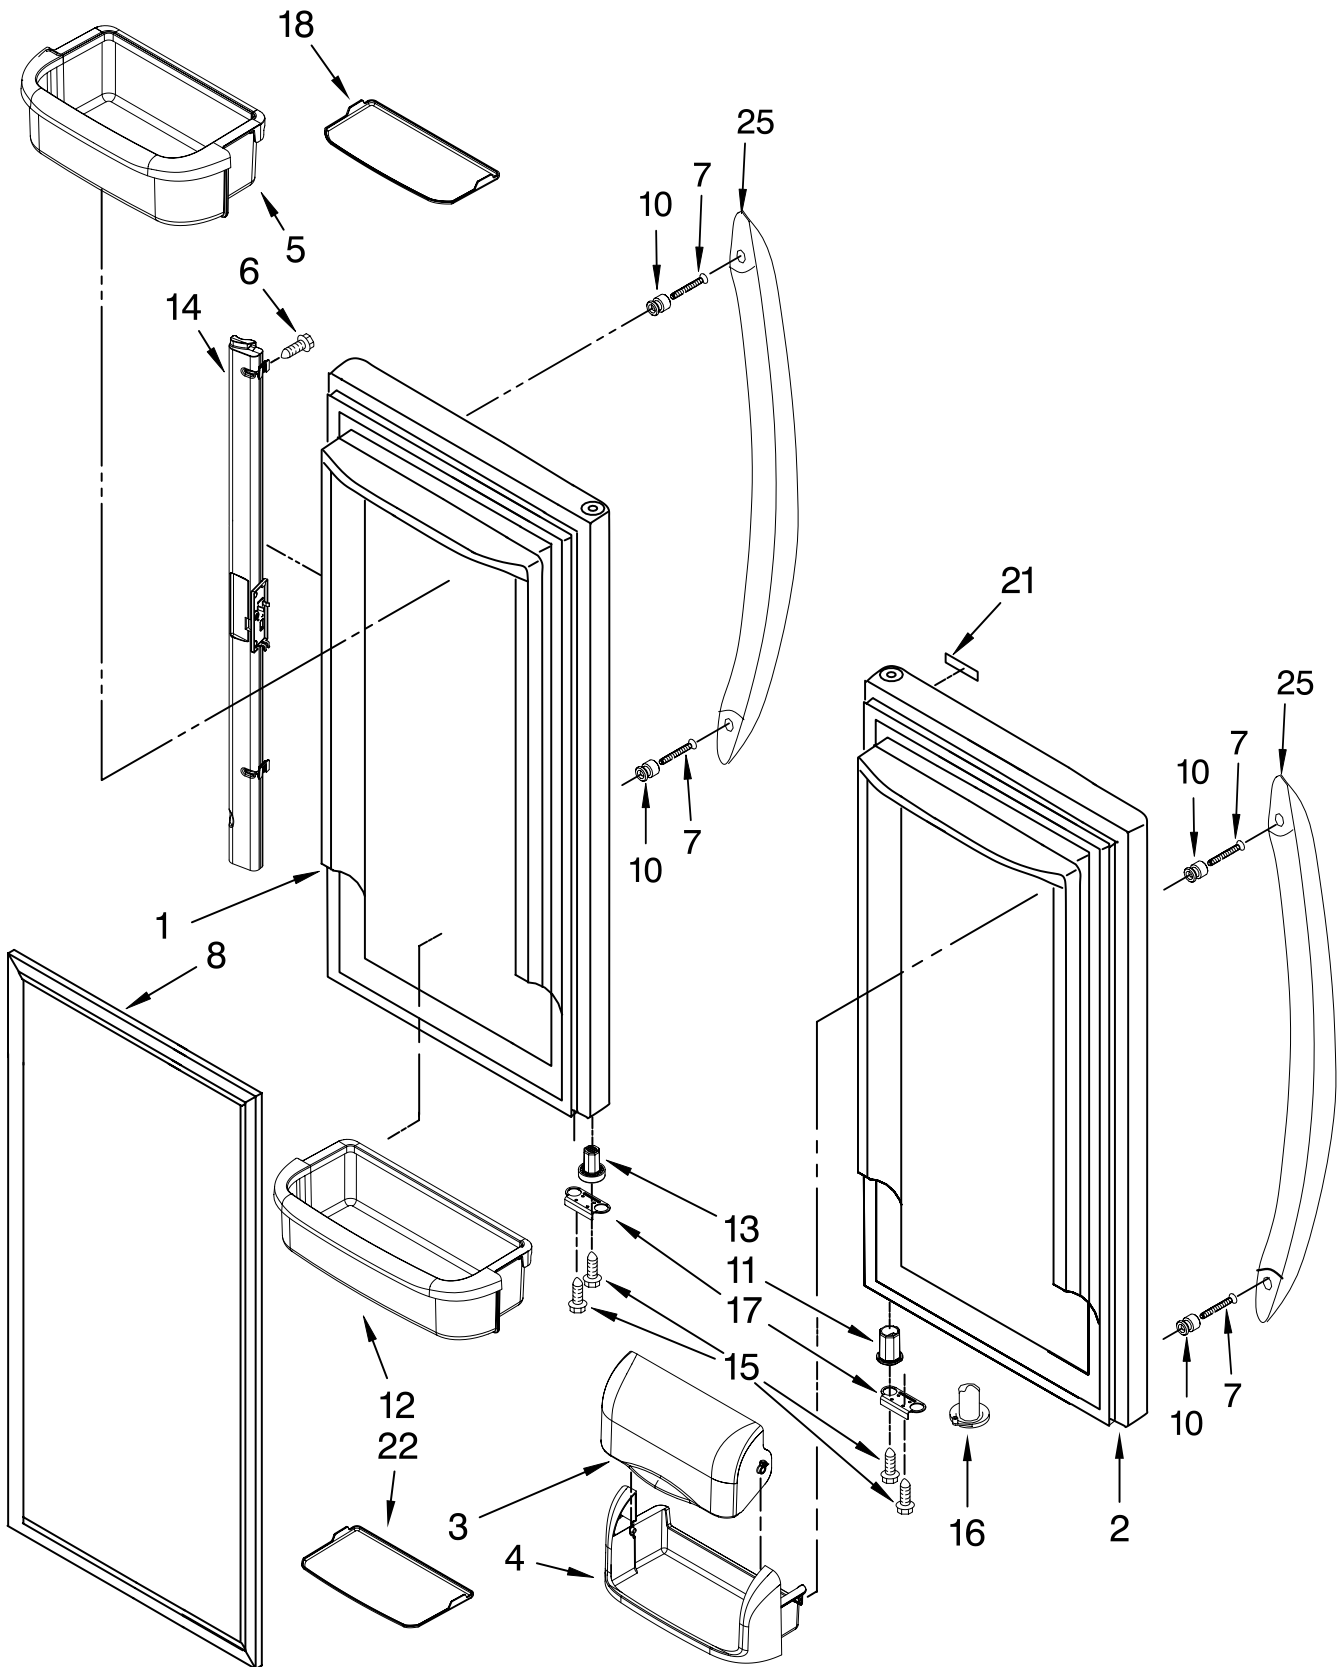

REFRIGERATOR LINER PARTS

For Models: KBFS25EWWH0, KBFS25EWBL0, KBFS25EWMS0
(White) (Black) (Monochromatic Stainless)

Illus. No.	Part No.	DESCRIPTION
1		Liner (Not A Serviceable Part)
2	12806302	Module, Light
3	W10217739	Overlay
4	12806405	Housing, Control
5	W10217475	Board, Control
6	C3680310V	Switch, Light (2)
7	12806501	Cover, Light
8	12806601V	Housing, Light
9	W10194422V	Bulb, Light (2)
10	12570701V	Socket, Light (2)
11	12806801	Insert, Damper Cover
12	12990604	Screw
13	12806701	Cover, Damper
14	13012402	Insulation
15	W10207517	Control, Damper
17	12704801	Plate
18	12590620	Head, Water Filter
19	UKF8001AXX	Filter, Water
20	12568001	Cover, Filter
21	12990512	Screw (2)
22	B8390302SP	Clip, Facade (2)
23	12706909SP	Facade, Disp.
24	12707303SP	Plate, Switch
25	12575501	Switch, Limit
26	12707206SP	Guide, Waterline
27	12251001SP	Clip, Waterline
28	12707005	Facade, Disp (Top)
29	12706112	Tank, Water
30	61006182	Union
31	67003146	Plug, Bypass
32	12990513	Screw
33	W10117358	Insulation, Water Tank

Following Parts Not Illustrated

W10224292 Harness, Control
(Refrigerator)
(Includes
Thermistor)

REFRIGERATOR DOOR PARTS

For Models: KBFS25EWWH0, KBFS25EWBL0, KBFS25EWMS0
(White) (Black) (Monochromatic Stainless)

FOR ORDERING INFORMATION REFER TO PARTS PRICE LIST