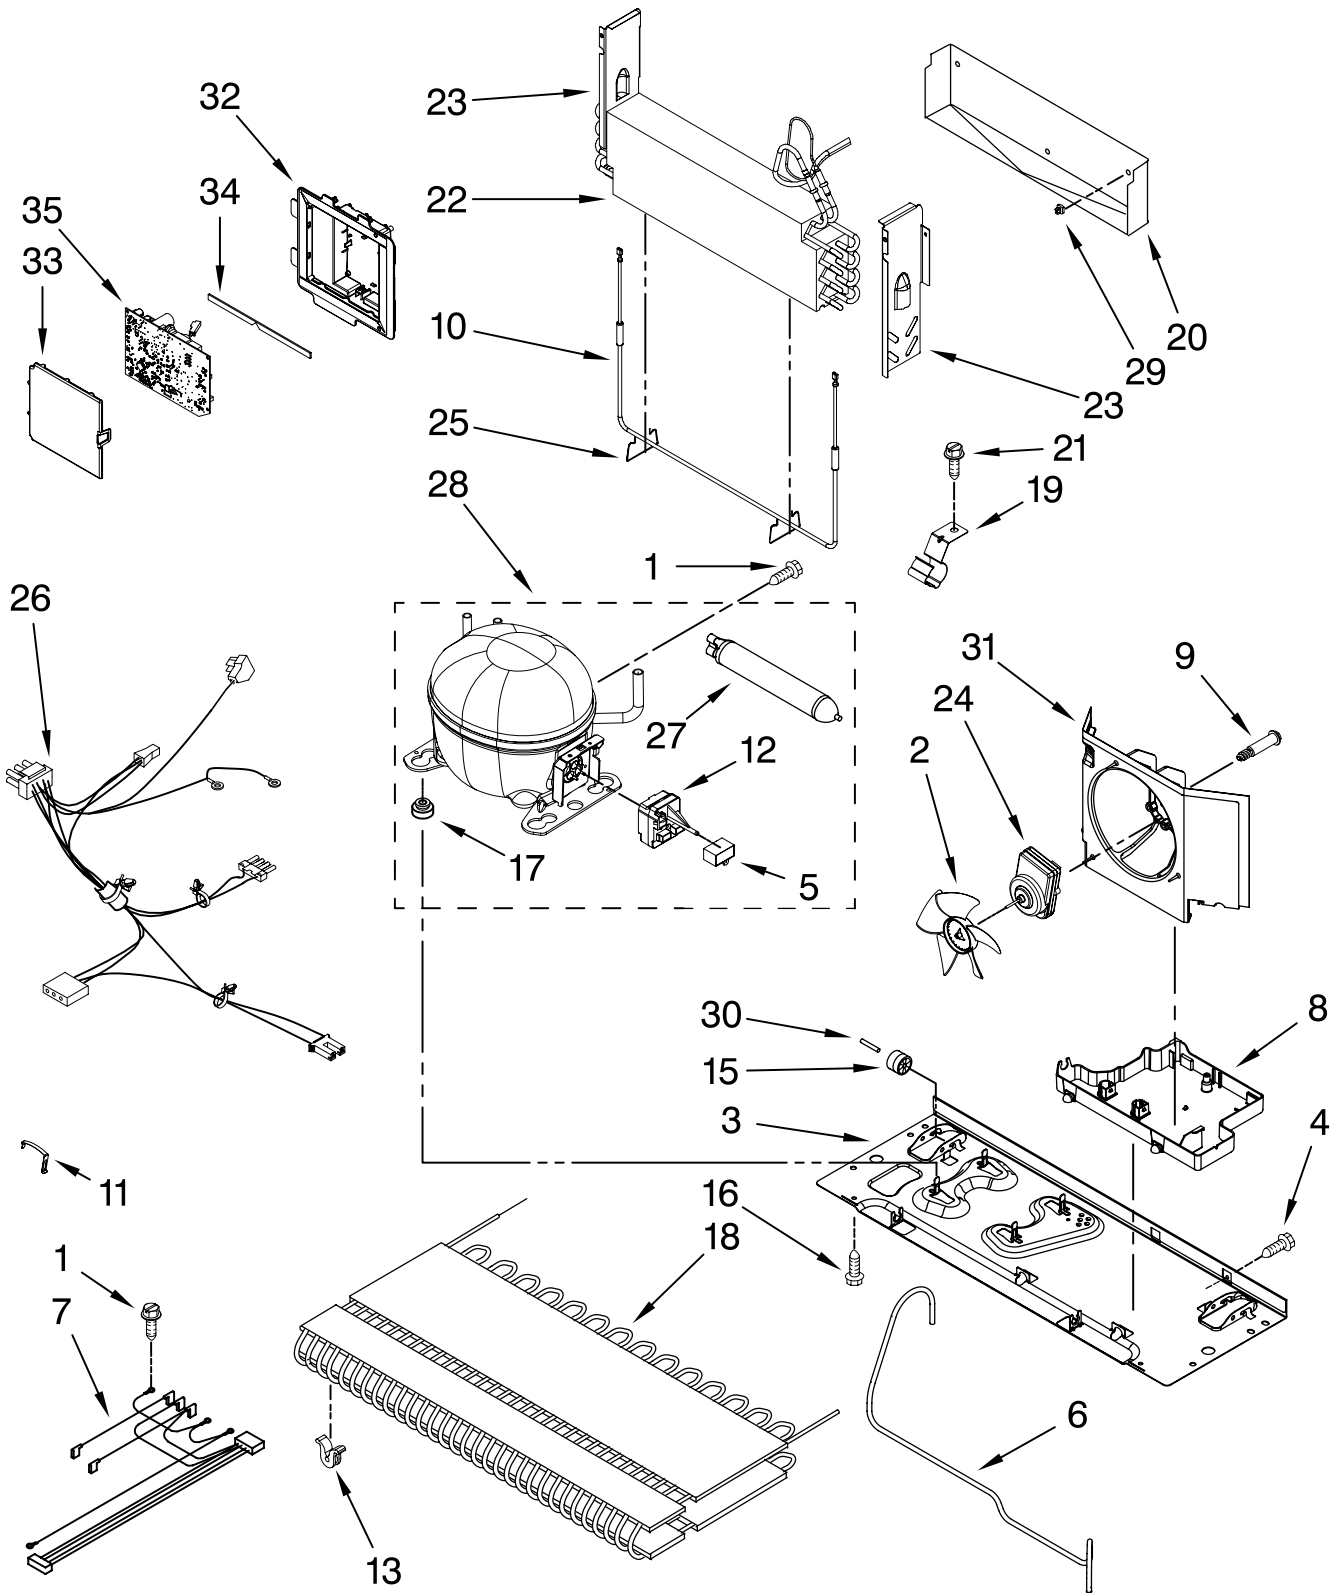

UNIT PARTS

For Models: KBFS25EWWH0, KBFS25EWBL0, KBFS25EWMS0
(White) (Black) (Monochromatic Stainless)

FOR ORDERING INFORMATION REFER TO PARTS PRICE LIST

UNIT PARTS

For Models: KBFS25EWWH0, KBFS25EWBL0, KBFS25EWMS0
(White) (Black) (Monochromatic Stainless)

Illus. No.	Part No.	DESCRIPTION
1	12992301	Screw
2	12825803	Blade, Fan
3	W10210985	Basepan
4	12990511	Screw
5	2264017	Capacitor
6	W10233569	Tube, Discharge
7	W10224515	Harness, Evap. Heater
8	W10215085	Pan, Drain
9	W10216919	Screw, Shoulder
10	12729129	Heater, Defrost
11	W10174384	Strap, Bale
12	W10194431	Start Device
13	W10137529	Grommet, Cond (4)
15	12477102	Roller (2)
16	12992101	Screw
17	10835903SP	Grommet (4)
18	W10135026	Condenser
19	10547003	Clip, Drier
20	12225403WD	Tray, Drip

Illus. No.	Part No.	DESCRIPTION
21	12990701	Screw
22	12726403	Evaporator
23		Dam
	12225702	Right Side
	12225602	Left Side
24	12825101	Motor, Fan
25	10428101	Clip, Heater
26	W10234025	Harness, Unit with Power Cord
27	W10143759	Drier
28	W10164016	Compressor (Includes items 11,12,17,27)
29	10623002	Clip, Evaporator
30	12477202	Axle, Roller (2)
31	W10189184	Shroud
32	W10257665	Box, HV Control
33	12957702	Lid, HV Box
34	12957801	Gasket, HV Box
35	W10205552	Board, Control

Illus. No.	Part No.	DESCRIPTION

Following Parts Not Illustrated
and Optional Parts Not Included

978025	Valve, Access (1/4")
978026	Valve, Access (5/16")
978027	Valve, Access (3/8")
978028	Valve, Access (1/2")
978029	Valve, Access (5/8")
978030	Valve, Access (3/4")
876764	Valve, Access (3/16")

REFRIGERANT CHARGE

5.25 Ozs.
(R-134A)