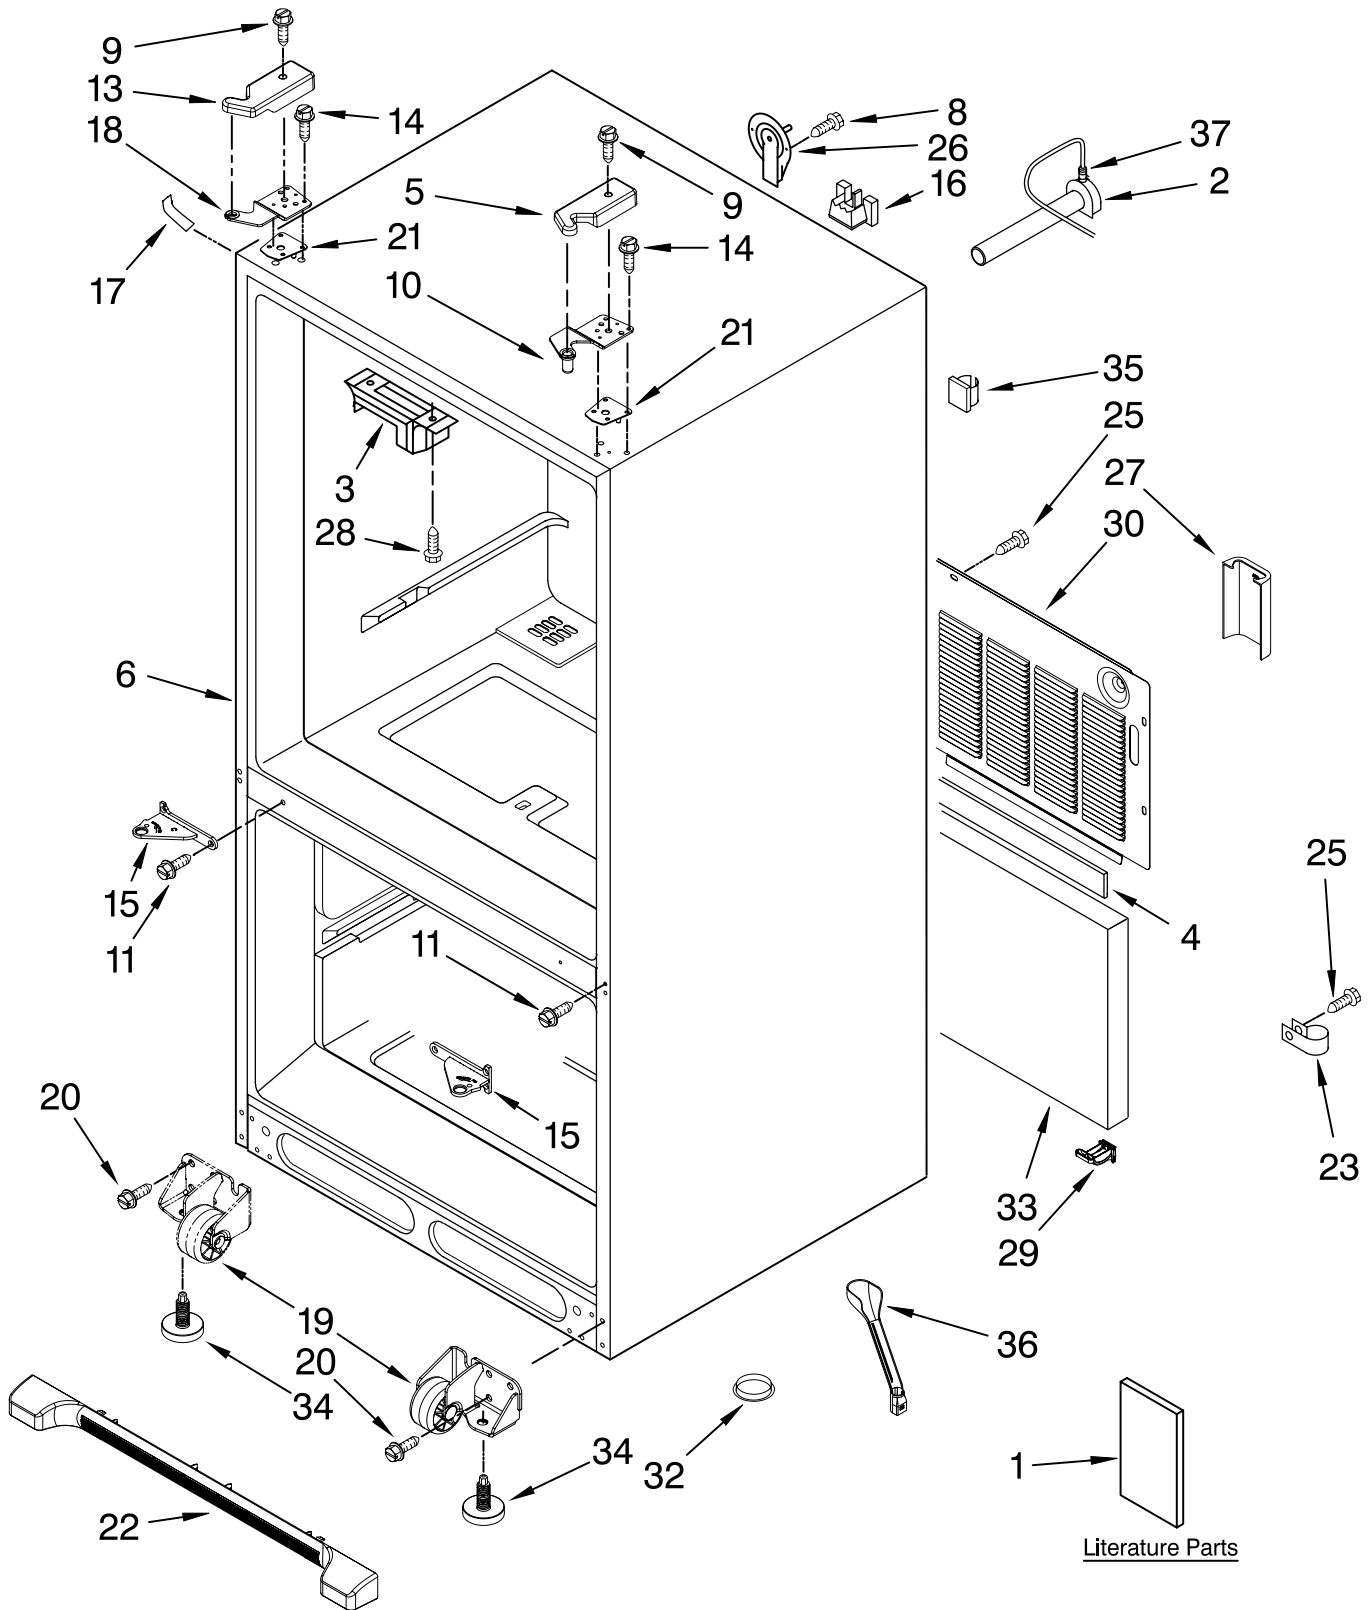

CABINET PARTS

REFRIGERATOR

For Models: KBFS25EWWH0, KBFS25EWBL0, KBFS25EWMS0
(White) (Black) (Monochromatic Stainless)

KitchenAid®

FOR ORDERING INFORMATION REFER TO PARTS PRICE LIST

CABINET PARTS

For Models: KBFS25EWWH0, KBFS25EWBL0, KBFS25EWMS0
(White) (Black) (Monochromatic Stainless)

Illus. No.	Part No.	DESCRIPTION	Illus. No.	Part No.	DESCRIPTION	Illus. No.	Part No.	DESCRIPTION
1		Literature Parts	14	12992403	Screw (6)	21	12999502	Shim, Hinge
	W10238846	Tech Sheet	15		Hinge, Center	22		Grille, Toe
	W10187309	Owners Manual		13000001WD	White – LH		W10244559	White
	W10273820	Energy Guide		13000002WD	White – RH		W10244561	Black
2	10463203SP	Elbow, Fill Tube		13000007ED	Black – LH		W10244558	Apollo Grey
3	12698403	Block, Pivot		13000008ED	Black – RH	23	M0108105	Clamp, Tube
4	B5759655	Gasket		13000001AP	Apollo Grey – LH	25	12990511	Screw (10)
5		Cover, Right Hinge		13000002AP	Apollo Grey – RH	26	12726003	Cover, Water Line
	12962302W	White	16	12777701	Block, Fill Tube	27	W10208593	Guard, Water Valve
	12962302B	Black	17		Cover, Corner (2)	28	12990303	Screw (2)
	12962302AP	Apollo Grey		12587703W	White	29	12831101	Sweep, Dual Tube
6		Cabinet (Not A Serviceable Part)		12587703B	Black	30	W10211855	Cover, Unit
8	12990504	Screw		12587703AP	Apollo Grey	32	A3076901	Plug, Button
9	12992602	Screw	18	12566605ED	Hinge, Top Left	33	12820505	Insulation, Sound
10	12566604ED	Hinge, Top Right	19		Roller Assembly	34	10354002	Brake, Foot
11	12992201	Screw (6)		W10275850	Left	35	M0104106	Clip (2)
13		Cover, Left Hinge		W10275849	Right	36	W10210988	Tube, Drain
	W10217491	White	20	12991302	Screw (8)	37	M0114003SP	Clip
	W10217489	Black						
	W10217488	Apollo Grey						

FOR ORDERING INFORMATION REFER TO PARTS PRICE LIST