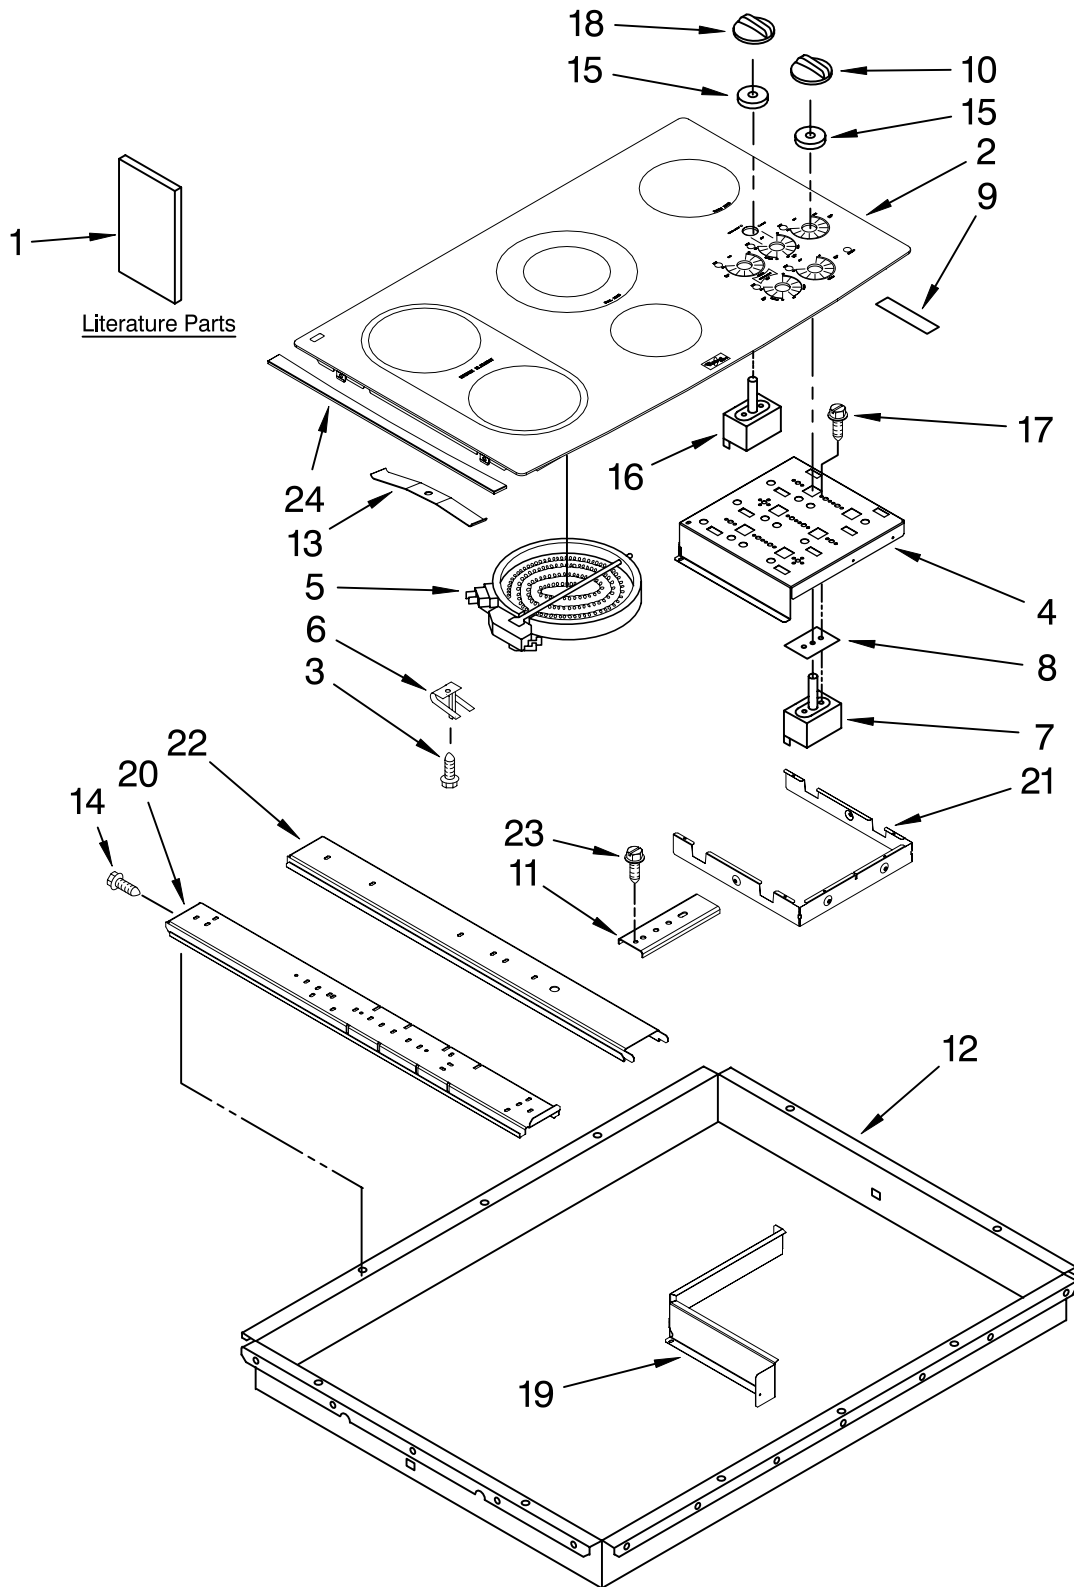

COOKTOP PARTS

For Models: GJC3634RB04, GJC3634RP04, GJC3634RC04, GJC3634RS04
(Black) (Pure White) (Pure Biscuit) (Stainless)

36" ELECTRIC
BUILT-IN COOKTOP

FOR ORDERING INFORMATION REFER TO PARTS PRICE LIST

COOKTOP PARTS

For Models: GJC3634RB04,GJC3634RP04, GJC3634RC04,GJC3634RS04
(Black) (Pure White) (Pure Biscuit) (Stainless)

Illus. No.	Part No.	DESCRIPTION	Illus. No.	Part No.	DESCRIPTION	Illus. No.	Part No.	DESCRIPTION
1		Literature Parts	5		Element, Surface	15	8285469	Seal, Switch Shaft (6)
	8286066	Installation, Instructions		8523698	1200W – RR			
	8304571	Installation, Undercounter		8285848	4300W – LF & LR	16	9762441	Switch, Rotary Accusimer
	W10162165	Use & Care Guide		4453909	1200/2500W – CR			
	8286342	Wiring Diagram	6	8523700	100W (Warm Elem)	17	311865	Screw
	9762761	Safer Cooking Tips English	7	9759094	Spring,Locator (8)	18		Knob, Accusimer
	W10065852	French			Switch, Infinite		8286044WH	White
2		Cooktop & Bracket Assembly		3191050	RR Burner		8286044BL	Black
	W10141000	Black		9759474	LF Burner		8286044BT	Biscuit
	8286971	White		3191049	RF & LR Burners	19	W10180226	Shield, Heat Control
	W10171630	Biscuit		8286517	Warm Zone		3191839	Seal, Heat
3	246119	Screw (8)	8	3183956	Seal, Switch Cover (6)	20	9763517	Rail, Element
4	8285929	Bracket, Switch Mounting	9	3192439	Seal, Limiter (5)	21	9760762	Shield, Heat
			10		Knob, Control (5)		3196537	Screw
				8286043WH	White	22	8286345	Rail, Element
				8286043BL	Black	23	3400093	Screw
				8286043BT	Biscuit	24		Trim, Cooktop (Stainless Only)
			11	4455917	Bracket, Mounting		W10142238	Right
			12	8286556	Box, Burner		W10142237	Left
			13	8286582	Spring Clip, Bridge	Following Parts Not Illustrated		
			14	3196537	Screw	8286642 Tape, Foam		

FOR ORDERING INFORMATION REFER TO PARTS PRICE LIST

OPTIONAL PARTS

For Models: GJC3634RB04, GJC3634RP04, GJC3634RC04, GJC3634RS04
(Black) (Pure White) (Pure Biscuit) (Stainless)

Illus.	Part	
No.	No.	DESCRIPTION