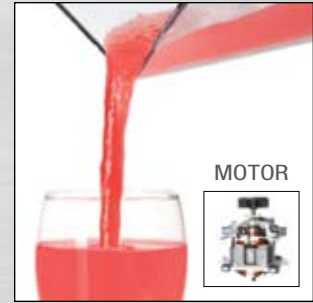

ADVANCED TECHNOLOGY MOTOR

MOTOR DE TECNOLOGÍA AVANZADA

- Designed to eliminate overheating when using extra-thick ingredients
- Enhanced reliability during peak hours of operation
- Diseñado para eliminar el sobrecalentamiento cuando licua ingredientes muy espesos
- Sumamente fiable durante las horas de mayor actividad

SPECIFICATIONS FOR #5062

Motor:..... ≈ 2 peak HP
Electrical:..... 120V, 50/60 Hz, 11.5 Amps
Pack: ..... Includes 1 Drink Machine Advance with 32 oz. / 0.9 Ltr. high-impact, clear / stackable XP Container and Blade
Net Weight:..... 13 lbs. / 5.9 kg
Product Dimensions:.. 18.0625 in. / 45.88 cm HIGH
8 in. / 20.3 cm WIDE
9 in. / 22.9 cm DEEP