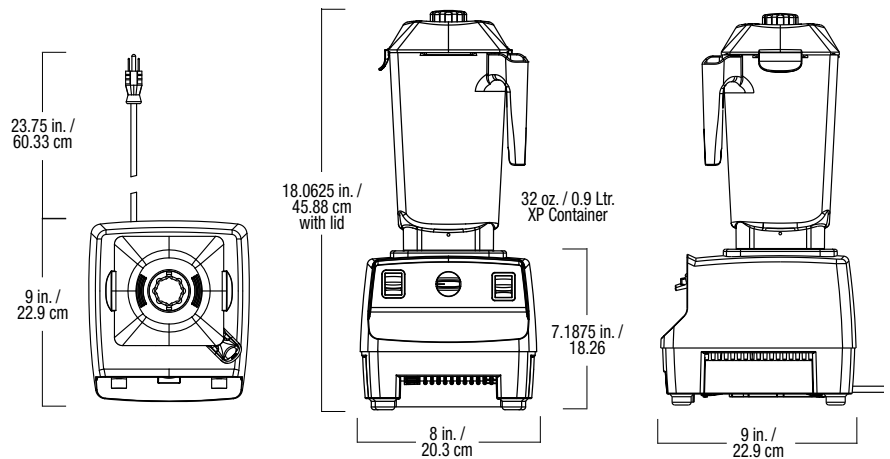

SPECIFICATIONS FOR #5062

Motor:..... ≈ 2 peak HP
 Electrical:..... 120V, 50/60 Hz, 11.5 Amps
 Pack: Includes 1 Drink Machine Advance with 32 oz. / 0.9 Ltr. high-impact, clear / stackable XP Container and Blade
 Net Weight:..... 13 lbs. / 5.9 kg
 Product Dimensions:.. 18.0625 in. / 45.88 cm HIGH
 8 in. / 20.3 cm WIDE
 9 in. / 22.9 cm DEEP