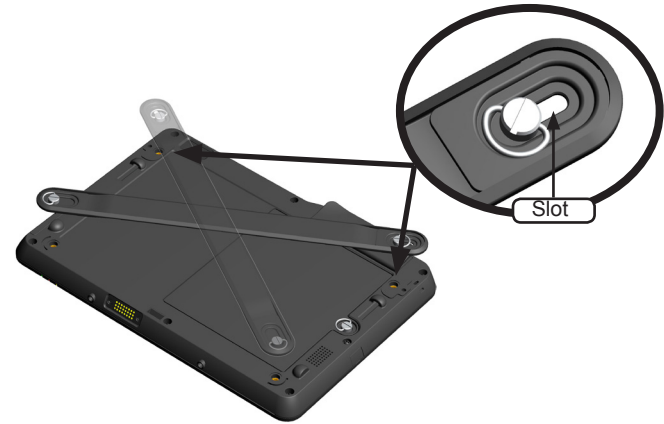

Elo (logo) and Elo Touch Solutions are trademarks of Elo and its Affiliates.

© 2013 Elo Touch Solutions, Inc. All rights reserved.

Revision A
P/N E000274

Installation

1 Install the battery

2 Lock the battery in place with the thumbscrew

3 Install hand strap making sure the slotted end of the strap is fastened to the top side of the tablet. The strap can be installed for right or left handed use.

4 Connect the DC power cable to charge the battery. The charge indicator LED will flash while the battery is charging.