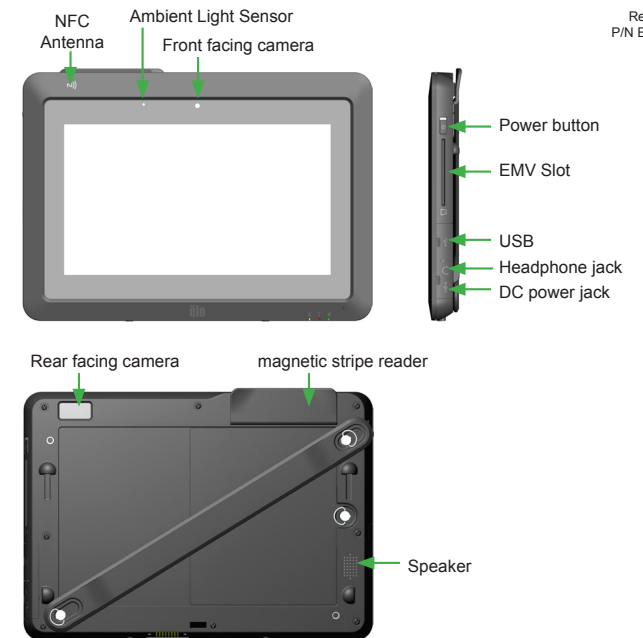

www.elotouch.com/go/contactsupport

North America

Elo Touch Solutions
1033 McCarthy Boulevard
Milpitas, CA 95035

800-ELO-TOUCH

Tel +1 408 597 8000

Fax +1 408 597 8050

customerservice@elotouch.com

Europe

Tel +32 (0)16 70 45 00

Fax +32 (0)16 70 45 49

elosales@elotouch.com

Asia-Pacific

Tel +86 (21) 6106 7162

Fax +86 (21) 6485 3981

www.elotouch.cn

Latin America

Tel 786-923-0251

Fax 305-931-0124

www.elotouch.com

The information in this document is subject to change without notice. Elo Touch Solutions, Inc. and its Affiliates (collectively "Elo") makes no representations or warranties with respect to the contents herein, and specifically disclaims any implied warranties of merchantability or fitness for a particular purpose. Elo reserves the right to revise this publication and to make changes from time to time in the content hereof without obligation of Elo to notify any person of such revisions or changes.

No part of this publication may be reproduced, transmitted, transcribed, stored in a retrieval system, or translated into any language or computer language, in any form or by any means, including, but not limited to, electronic, magnetic, optical, chemical, manual, or otherwise without prior written permission of Elo Touch Solutions, Inc.

Elo (logo) and Elo Touch Solutions are trademarks of Elo and its Affiliates.

© 2013 Elo Touch Solutions, Inc. All rights reserved.

Revision A
P/N E000274