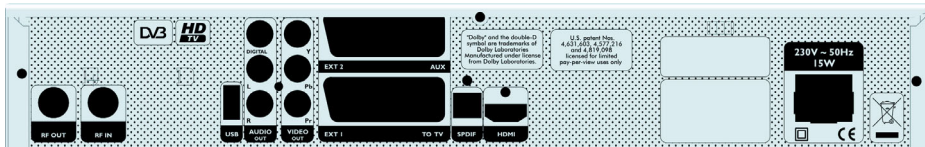

System Specifications

- **CPU speed:** 166 MHz
- **Video graphics:** 32 MB SDRAM
- **Flash memory size:** 8 MB

- **Ram size:** 64 MB
- **Video decoding:** MPEG-2 DVB up to MP@ML, Video bit rate up to 15 Mbit/s, Video format 4:3 and 16:9, resolution up to 720x576 pix

Video Decoding

- **Reception-Demodulation:** MPEG-2 DVB compliant, MPEG-4 compliant up to HP@L4, MPEG-4 DVB compliant
- **Conditional access system:** Irdeto (card not supplied), Subscription needed for pay-TV
- **De-scrambling:** Smart Card reader, Pay TV ready
- **Resolution:** up to 1920 x 1080 interlaced
- **Copy/content protection:** HDCP on HDMI, Macrovision on EXT1 / EXT 2

Audio Decoding

- **Compression format:** MPEG layer I/II, Dolby Digital, Multi-channel down-mixing

Power

- **Low power mode (ECO):** <1W
- **Mains power:** 230V (+/-10/-15%)/50Hz
- **Power consumption:** 15 W
- **Standby power consumption:** < 14 W

Dimensions

- **Product dimensions (W x H x D):** 360 x 55 x 220 mm
- **Carton dimensions (WxDxH) inch:** 480 x 290 x 120mm
- **Temperature (storage):** -20°C to +60°C
- **Temperature range (operation):** 5°C to 45°C
- **Weight:** 2 kg
- **Weight incl. Packaging:** 3.2 kg

Accessories

- **Included Accessories:** HDMI cable, High quality SCART cable, Mains cord, Remote Control, User Manual, Quick install guide, Safety & warranty booklet
- **Batteries:** 2 x AA size

Product highlights

MPEG4 HD TV

Enjoy the exceptional picture quality of a true High Definition TV signal brought to your HD TV set. HD ready is a protected label that offers picture quality beyond that of progressive scan. It conforms to strict standards laid out by EICTA to offer a HD screen that displays the benefits of resolution and picture quality of a High Definition TV signal. It has a universal connection for both analog YPbPr and uncompressed Digital connection of DVI or HDMI, supporting HDCP. It can generate 720p, and/or 1080i signals at 50 and 60Hz.

HDMI output

HDMI is a direct digital connection that can carry digital HD video as well as digital multichannel audio. By eliminating the conversion to analog signals it delivers perfect picture and sound quality, completely free from noise. HDMI is fully backward-compatible with DVI.

Dolby Digital surround

Because Dolby Digital, the world's leading digital multi-channel audio standards, make use of the way the human ear naturally processes sound, you experience superb quality surround sound audio with realistic spatial cues.

Universal remote control

The Remote control is able to learn the code of up to 4 of your consumer electronic devices.

Access to Pay TV services

More and more top quality content are being broadcasted these days, but the only way to access these premium channels is to subscribe to the services from the local Pay-TV operators. Insert the operator's smart card into the set top box, and it will descramble the encrypted signals that are being broadcasted by the Pay-TV operators.

Free-to-Air access

You want to continue to watch the public broadcasted programs, and also the new programs that were made available during the digital switchover. No subscription or fee required.

Electronic Program Guide 7d

You want to know what are the programs available today and for the next 7 days, so that you can avoid missing your favorite shows by planning your evenings or making pre-scheduled recordings. The data is broadcasted by the program broadcaster, and when this data is available, this product compiles the information and list them in the menu for your easy use reference. Simply enter the menu, or press the EPG button on the remote control to access the program guide. The EPG will provide you with an overview, listing the program information for the upcoming 7 days.

Euphoria User Interface

Easy navigation through the menu structure.

numeric display

13 digit display for program name and channel number

Issue date 2008-11-15

Version: 8.0.10

12 NC: 8622 512 00717
EAN: 87 10895 93651 4

© 2008 Koninklijke Philips Electronics N.V.
All Rights reserved.

Specifications are subject to change without notice.
Trademarks are the property of Koninklijke Philips Electronics N.V. or their respective owners.

www.philips.com