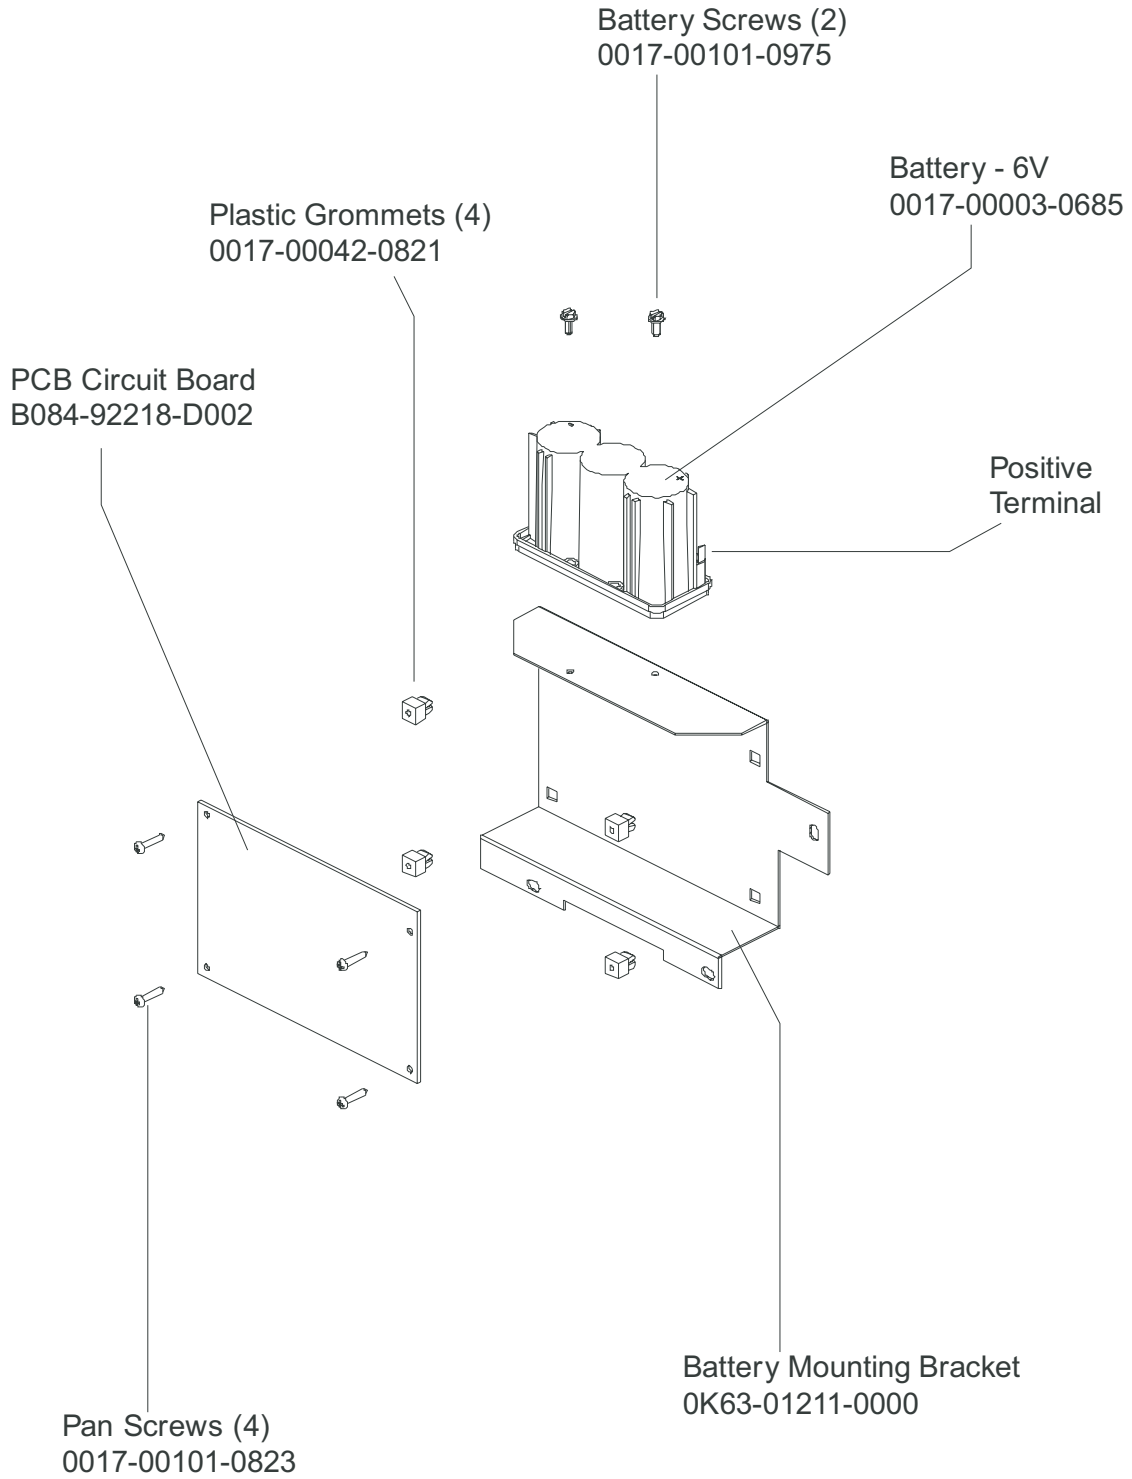

Clutch Assembly  
AK63-00026-0000

DELRIN Washers  
0017-00104-0455

Spacer

Left Seat Post Shroud  
0K63-01092-0010

Screw  
0017-00101-1741

Right Seat Post Shroud  
0K63-01092-0009

PCB Mounting Bracket Assembly  
AK63-00049-0000

Front Wheels  
AK63-00017-0001

Alternator Belt  
0K63-01065-0000

Intermediate Belt  
0K63-01066-0001

**CABLE ASSEMBLY  
POWER CONTROL TO ALTERNATOR  
AK63-00029-0001**

**CONSOLE TO ACB CABLE  
AK63-00037-0002**