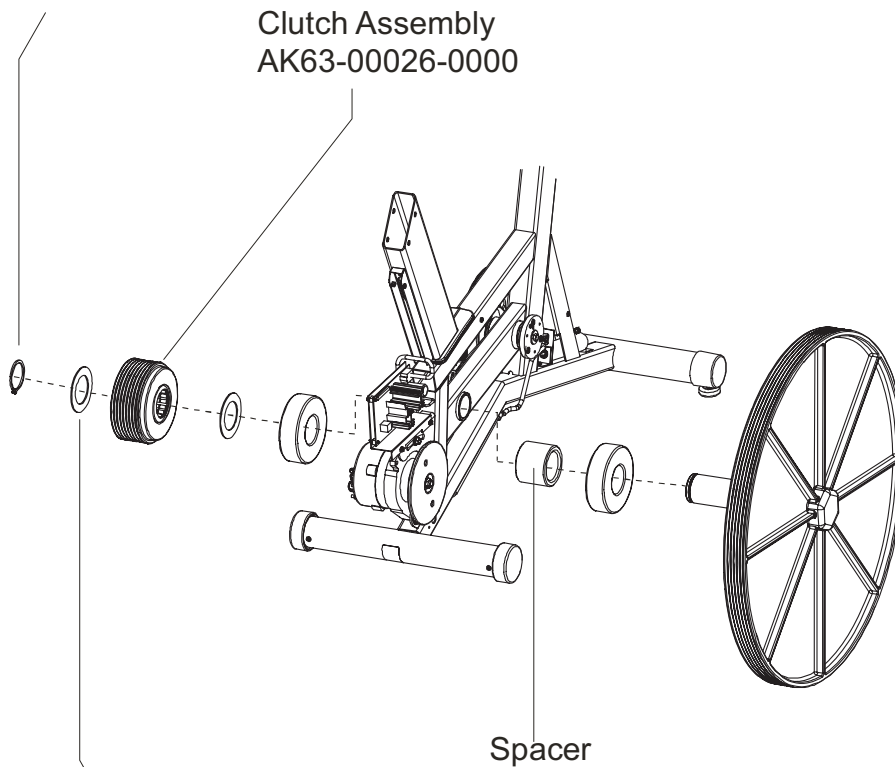

Intermediate Shaft and
Bearing Assembly Kit
GK63-00002-0007

Retaining Ring
0017-00100-0242

Clutch Assembly
AK63-00026-0000

DELRIN Washers
0017-00104-0455

Spacer