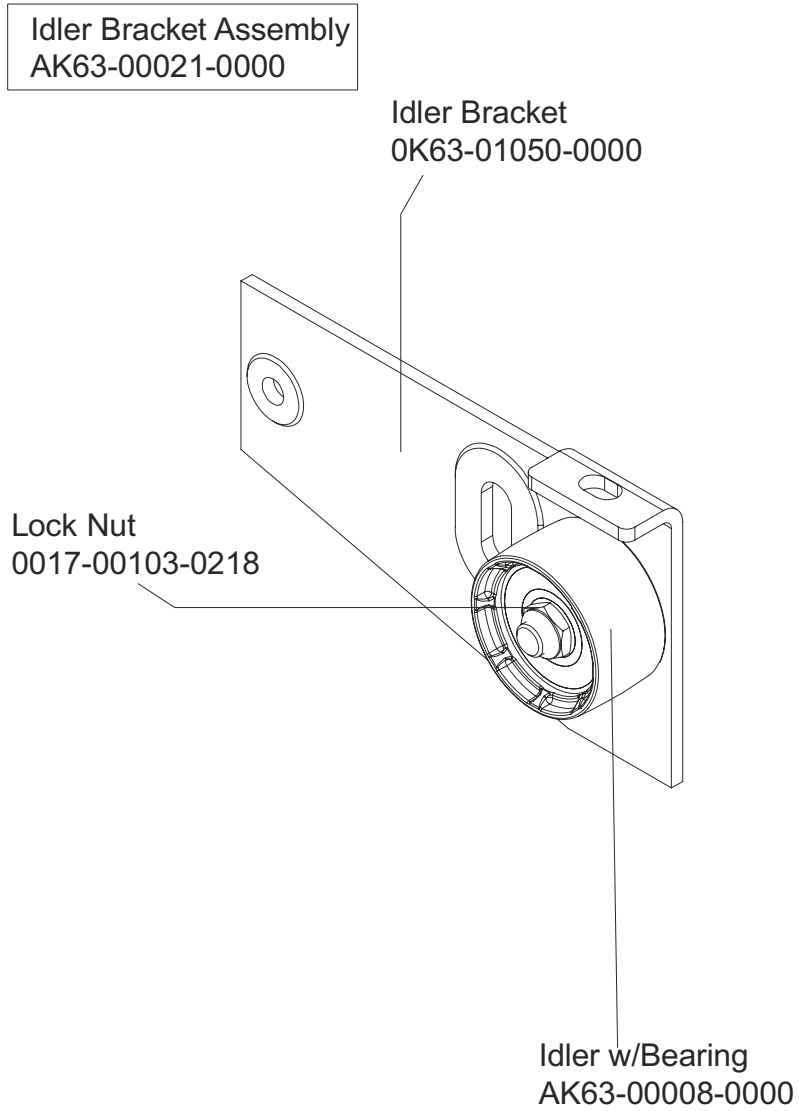

Description	Part No.
OPERATION MANUAL	M051-00K63-A263
HARDWARE BAG	GK63-00002-0044
NETWORK C-SAFE KIT	GK63-00002-0003
POWER OPTION KIT - 120V	GK63-00002-0005
POWER OPTION KIT - 220/50 UK	GK63-00002-0039
POWER OPTION KIT - 240V+ AUS	GK63-00002-0040
POWER OPTION KIT - 220/50	GK63-00002-0041
TOUCH UP PAINT: SPRAY CAN .5 OZ BOTTLE W/APPLICATOR .33 OZ PEN	0017-00008-0204 0017-00008-0205 0017-00008-0206
SERVICE MANUAL	M051-00K63-A009

Alternator w/Pulley  
Ak63-00093-0000

CLASSIC UPRIGHT BIKE  
Crankshaft and Bearing Assembly

CLSC-ALLXX-02  
S/N CLU108127 - CLU319999

Intermediate Shaft and  
Bearing Assembly Kit  
GK63-00002-0007

Retaining Ring  
0017-00100-0242

Clutch Assembly  
AK63-00026-0000

DELRIN Washers  
0017-00104-0455

Spacer

Left Seat Post Shroud  
0K63-01092-0010

Screw  
0017-00101-1741

Right Seat Post Shroud  
0K63-01092-0009

PCB Mounting Bracket Assembly  
AK63-00049-0000

Front Wheels  
AK63-00017-0001

Alternator Belt  
0K63-01065-0000

Intermediate Belt  
0K63-01066-0001

**CABLE ASSEMBLY  
POWER CONTROL TO ALTERNATOR  
AK63-00029-0001**

**CONSOLE TO ACB CABLE  
AK63-00037-0002**