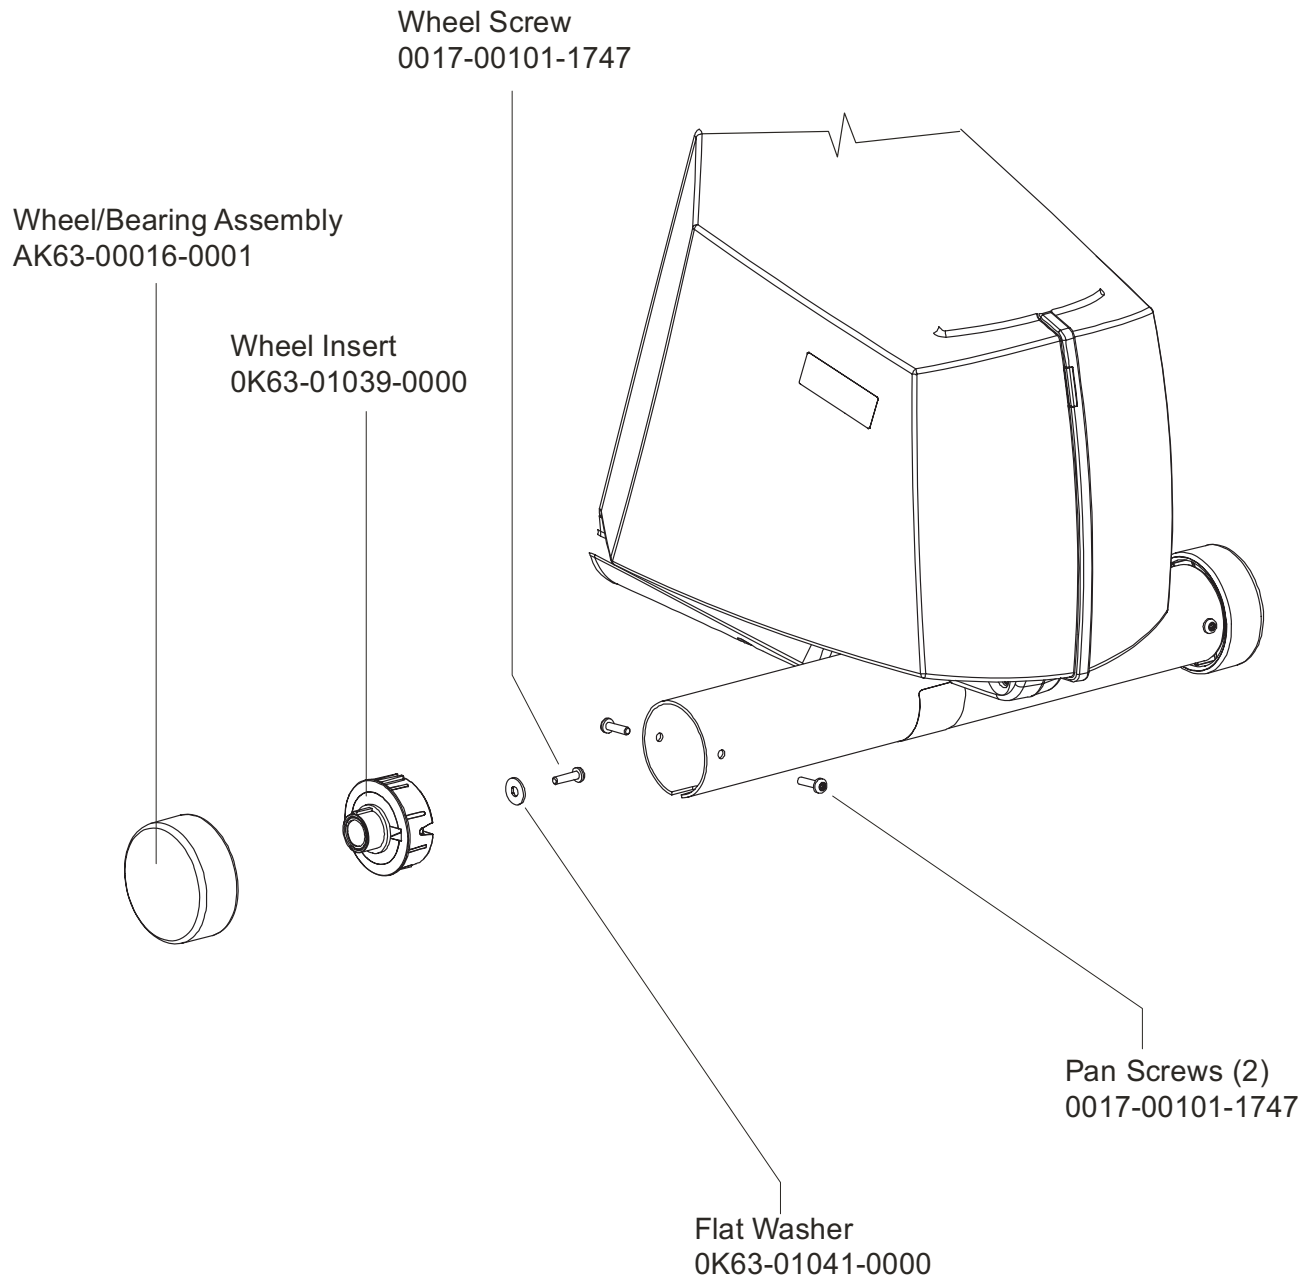

Clutch Assembly  
AK63-00026-0000

DELRIN Washers  
0017-00104-0455

Spacer

Left Seat Post Shroud  
0K63-01092-0010

Screw  
0017-00101-1741

Right Seat Post Shroud  
0K63-01092-0009

PCB Mounting Bracket Assembly  
AK63-00049-0000

Front Wheels  
AK63-00017-0001

Alternator Belt  
0K63-01065-0000

Intermediate Belt  
0K63-01066-0001

**CABLE ASSEMBLY  
POWER CONTROL TO ALTERNATOR  
AK63-00029-0001**

**CONSOLE TO ACB CABLE  
AK63-00037-0002**