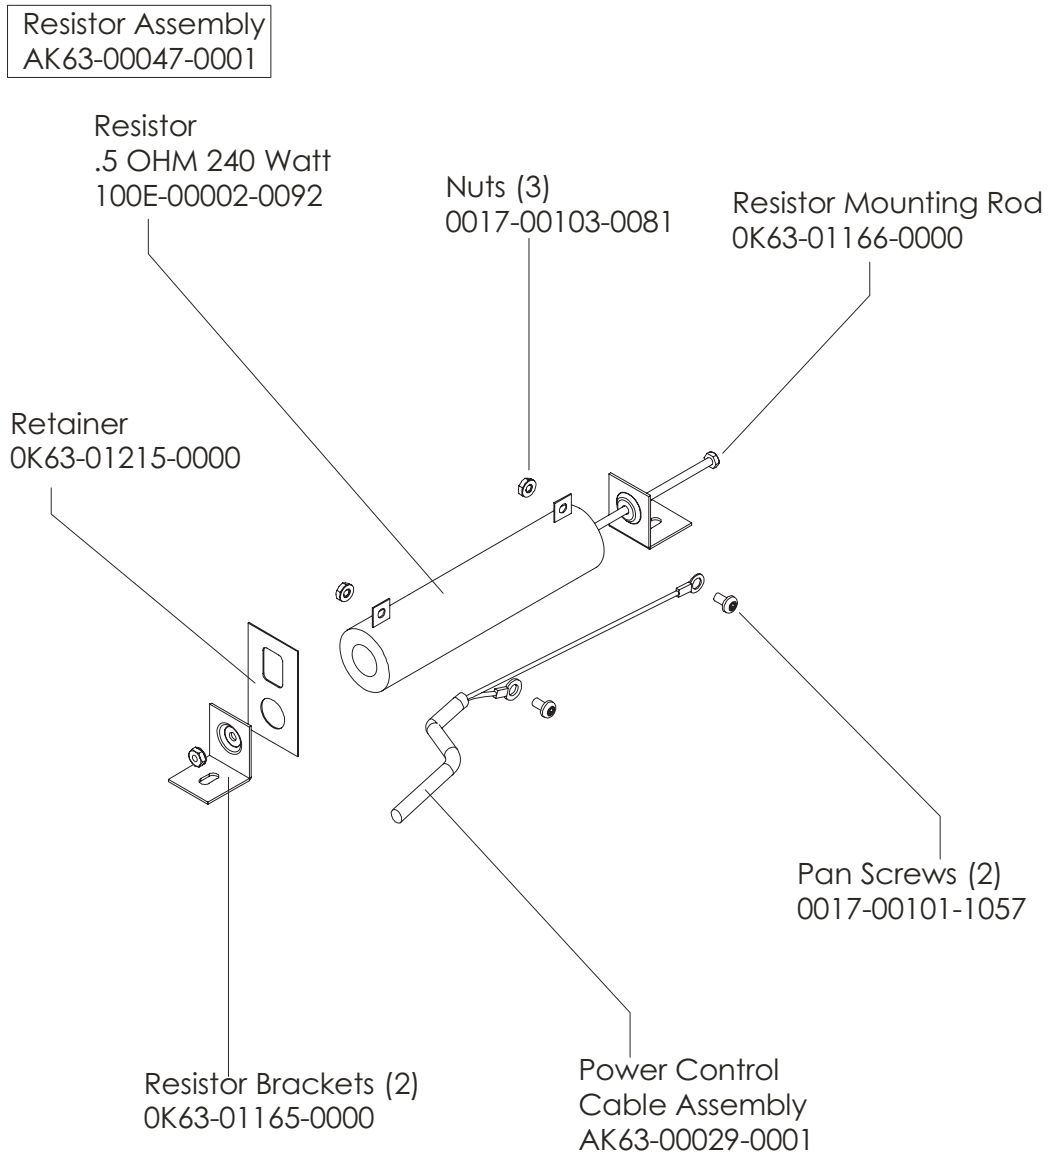

Alternator w/Pulley  
Ak63-00093-0000

CLASSIC UPRIGHT BIKE  
Crankshaft and Bearing Assembly

CLSC-ALLXX-02  
S/N CLU108127 - CLU319999

Intermediate Shaft and  
Bearing Assembly Kit  
GK63-00002-0007

Retaining Ring  
0017-00100-0242

Clutch Assembly  
AK63-00026-0000

DELRIN Washers  
0017-00104-0455

Spacer

Left Seat Post Shroud  
0K63-01092-0010

Screw  
0017-00101-1741

Right Seat Post Shroud  
0K63-01092-0009

PCB Mounting Bracket Assembly  
AK63-00049-0000

Front Wheels  
AK63-00017-0001

Alternator Belt  
0K63-01065-0000

Intermediate Belt  
0K63-01066-0001

**CABLE ASSEMBLY  
POWER CONTROL TO ALTERNATOR  
AK63-00029-0001**

**CONSOLE TO ACB CABLE  
AK63-00037-0002**

**LOWER CONSOLE  
CABLE  
AK63-00038-0000**

**CABLE ASSEMBLY  
AK63-00028-0001**

**LIFE PULSE EXTENSION  
AK63-00069-0000**

P9

UPPER CONSOLE

UPPER KEYPAD

**POLAR CABLE  
AK36-00021-0003  
POLAR CABLE W/BACKET  
AK63-00120-0000**