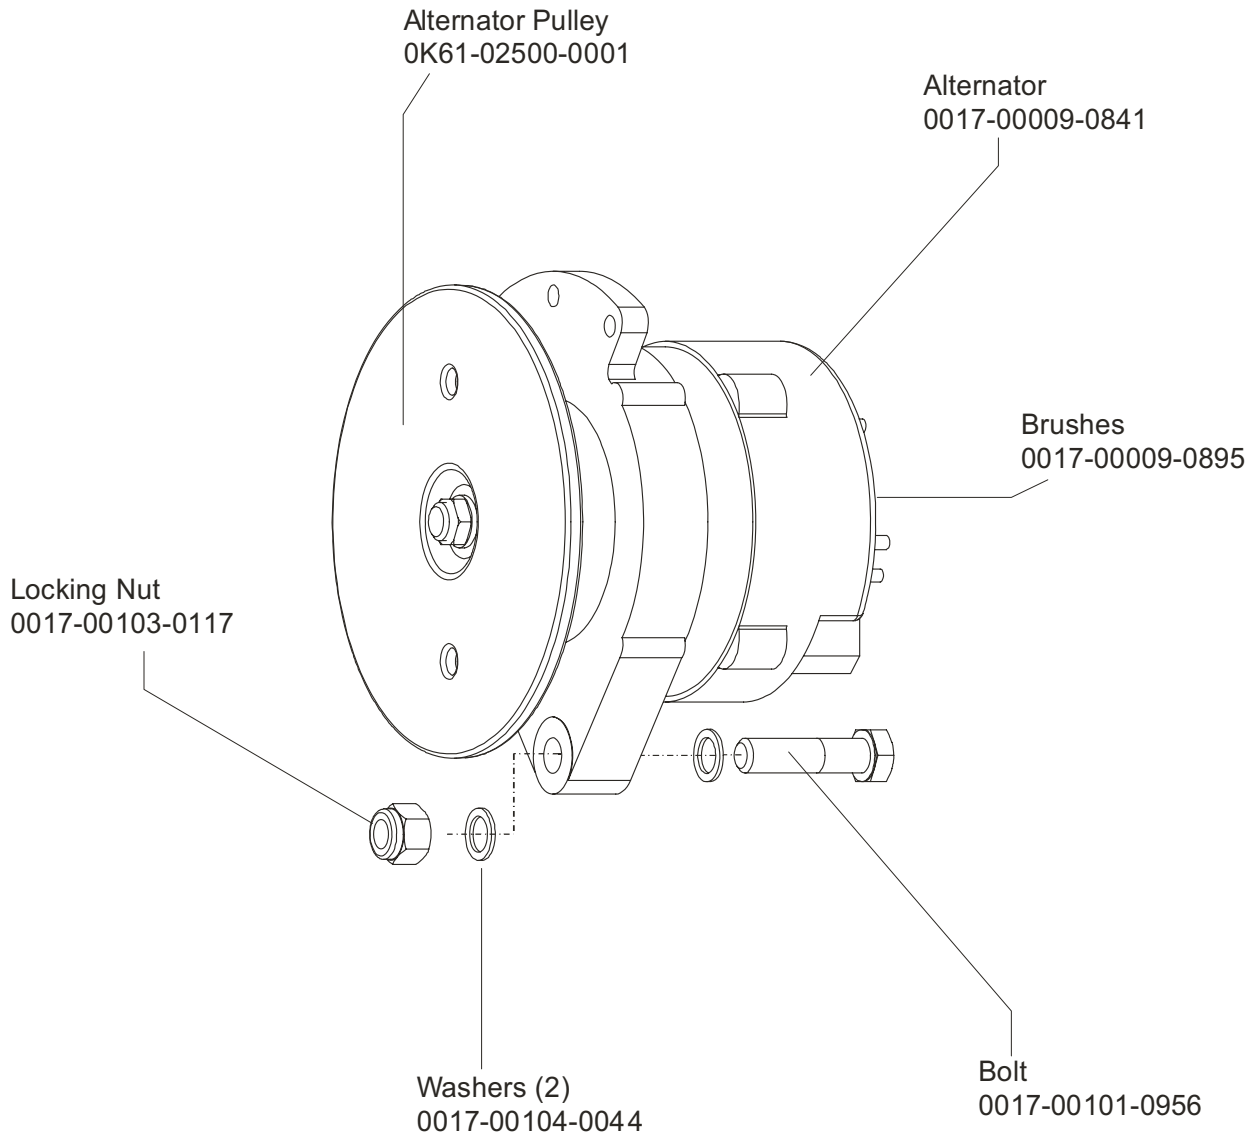

# LifeFitness

Classic Upright Bike CLSC-ALLXX-02

Customer Support Services  
**PARTS MANUAL** rev 15 Feb 2010

Miscellaneous .....	3
Console Components.....	4
Console Mounting Screws and Polar Covers .....	5
Alternator w/Pulley.....	6
Crankshaft and Bearing Assembly .....	7
Intermediate Shaft and Bearing Assembly .....	8
Seat Latch Assembly .....	9
Seat Post Assembly.....	10
Seat Post Shrouds .....	11
Idler Bracket Assembly .....	12
Console Support Assembly .....	13
Left Side Shroud and Crank Arm .....	14
Right Side Shroud and Crank Arm.....	15
PCB Mounting Bracket Assembly .....	16
Front Wheels .....	17
Resistor Assembly .....	18
Handlebar Assembly .....	19
Belts .....	20
Cables .....	21

Description	Part No.
OPERATION MANUAL	M051-00K63-A263
HARDWARE BAG	GK63-00002-0044
NETWORK C-SAFE KIT	GK63-00002-0003
POWER OPTION KIT - 120V	GK63-00002-0005
POWER OPTION KIT - 220/50 UK	GK63-00002-0039
POWER OPTION KIT - 240V+ AUS	GK63-00002-0040
POWER OPTION KIT - 220/50	GK63-00002-0041
TOUCH UP PAINT: SPRAY CAN .5 OZ BOTTLE W/APPLICATOR .33 OZ PEN	0017-00008-0204 0017-00008-0205 0017-00008-0206
SERVICE MANUAL	M051-00K63-A009

Alternator w/Pulley  
Ak63-00093-0000

CLASSIC UPRIGHT BIKE  
Crankshaft and Bearing Assembly

CLSC-ALLXX-02  
S/N CLU108127 - CLU319999

Intermediate Shaft and  
Bearing Assembly Kit  
GK63-00002-0007

Retaining Ring  
0017-00100-0242

Clutch Assembly  
AK63-00026-0000

DELRIN Washers  
0017-00104-0455

Spacer

Left Seat Post Shroud  
0K63-01092-0010

Screw  
0017-00101-1741

Right Seat Post Shroud  
0K63-01092-0009

PCB Mounting Bracket Assembly  
AK63-00049-0000