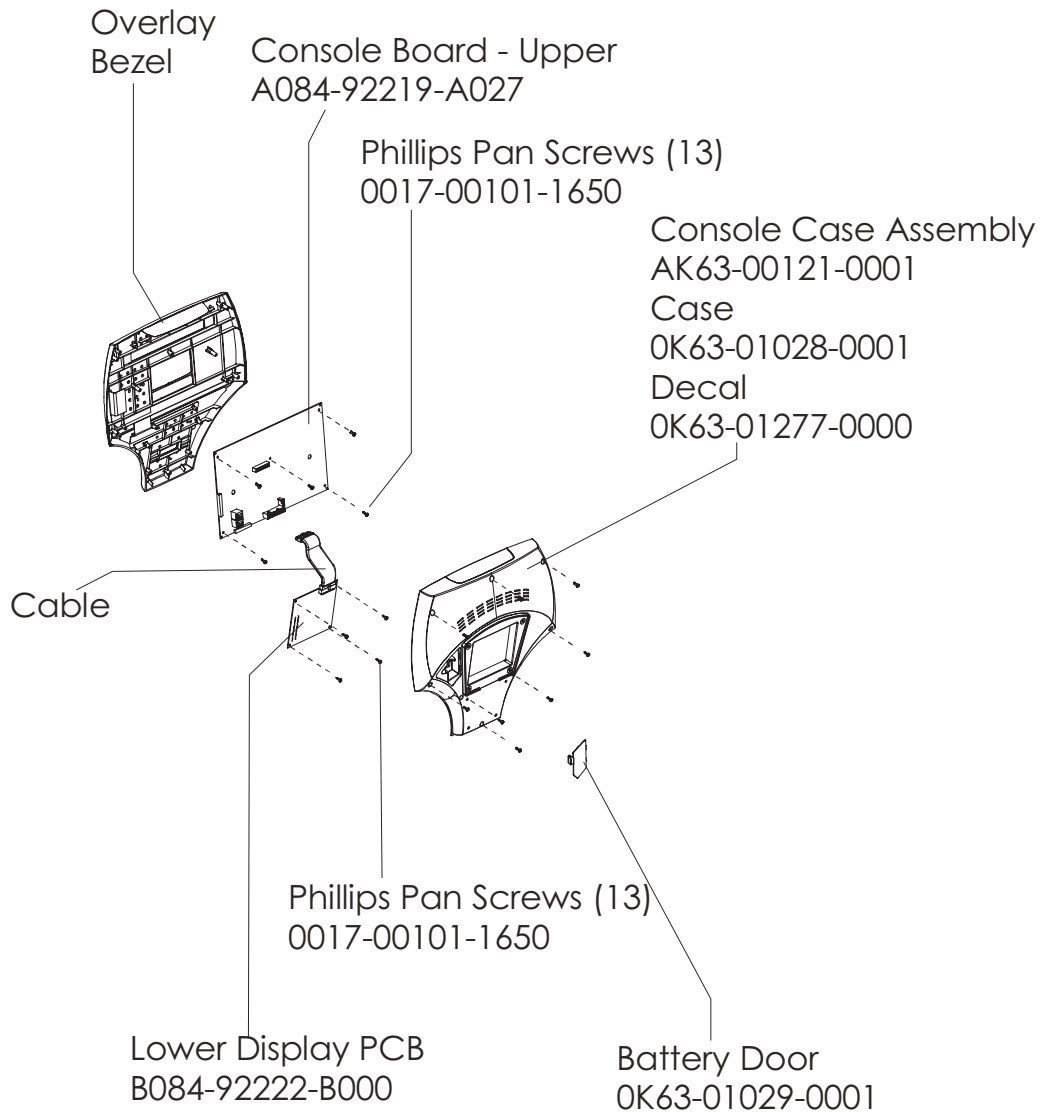

# LifeFitness

Classic Upright Bike CLSC-ALLXX-02

Customer Support Services  
**PARTS MANUAL** rev 15 Feb 2010

Miscellaneous .....	3
Console Components.....	4
Console Mounting Screws and Polar Covers .....	5
Alternator w/Pulley.....	6
Crankshaft and Bearing Assembly .....	7
Intermediate Shaft and Bearing Assembly .....	8
Seat Latch Assembly .....	9
Seat Post Assembly.....	10
Seat Post Shrouds .....	11
Idler Bracket Assembly .....	12
Console Support Assembly .....	13
Left Side Shroud and Crank Arm .....	14
Right Side Shroud and Crank Arm.....	15
PCB Mounting Bracket Assembly .....	16
Front Wheels .....	17
Resistor Assembly .....	18
Handlebar Assembly .....	19
Belts .....	20
Cables .....	21

Description	Part No.
OPERATION MANUAL	M051-00K63-A263
HARDWARE BAG	GK63-00002-0044
NETWORK C-SAFE KIT	GK63-00002-0003
POWER OPTION KIT - 120V	GK63-00002-0005
POWER OPTION KIT - 220/50 UK	GK63-00002-0039
POWER OPTION KIT - 240V+ AUS	GK63-00002-0040
POWER OPTION KIT - 220/50	GK63-00002-0041
TOUCH UP PAINT: SPRAY CAN .5 OZ BOTTLE W/APPLICATOR .33 OZ PEN	0017-00008-0204 0017-00008-0205 0017-00008-0206
SERVICE MANUAL	M051-00K63-A009

Alternator w/Pulley  
Ak63-00093-0000

CLASSIC UPRIGHT BIKE  
Crankshaft and Bearing Assembly

CLSC-ALLXX-02  
S/N CLU108127 - CLU319999

Intermediate Shaft and  
Bearing Assembly Kit  
GK63-00002-0007

Retaining Ring  
0017-00100-0242

Clutch Assembly  
AK63-00026-0000

DELRIN Washers  
0017-00104-0455

Spacer

Left Seat Post Shroud  
0K63-01092-0010

Screw  
0017-00101-1741

Right Seat Post Shroud  
0K63-01092-0009

PCB Mounting Bracket Assembly  
AK63-00049-0000