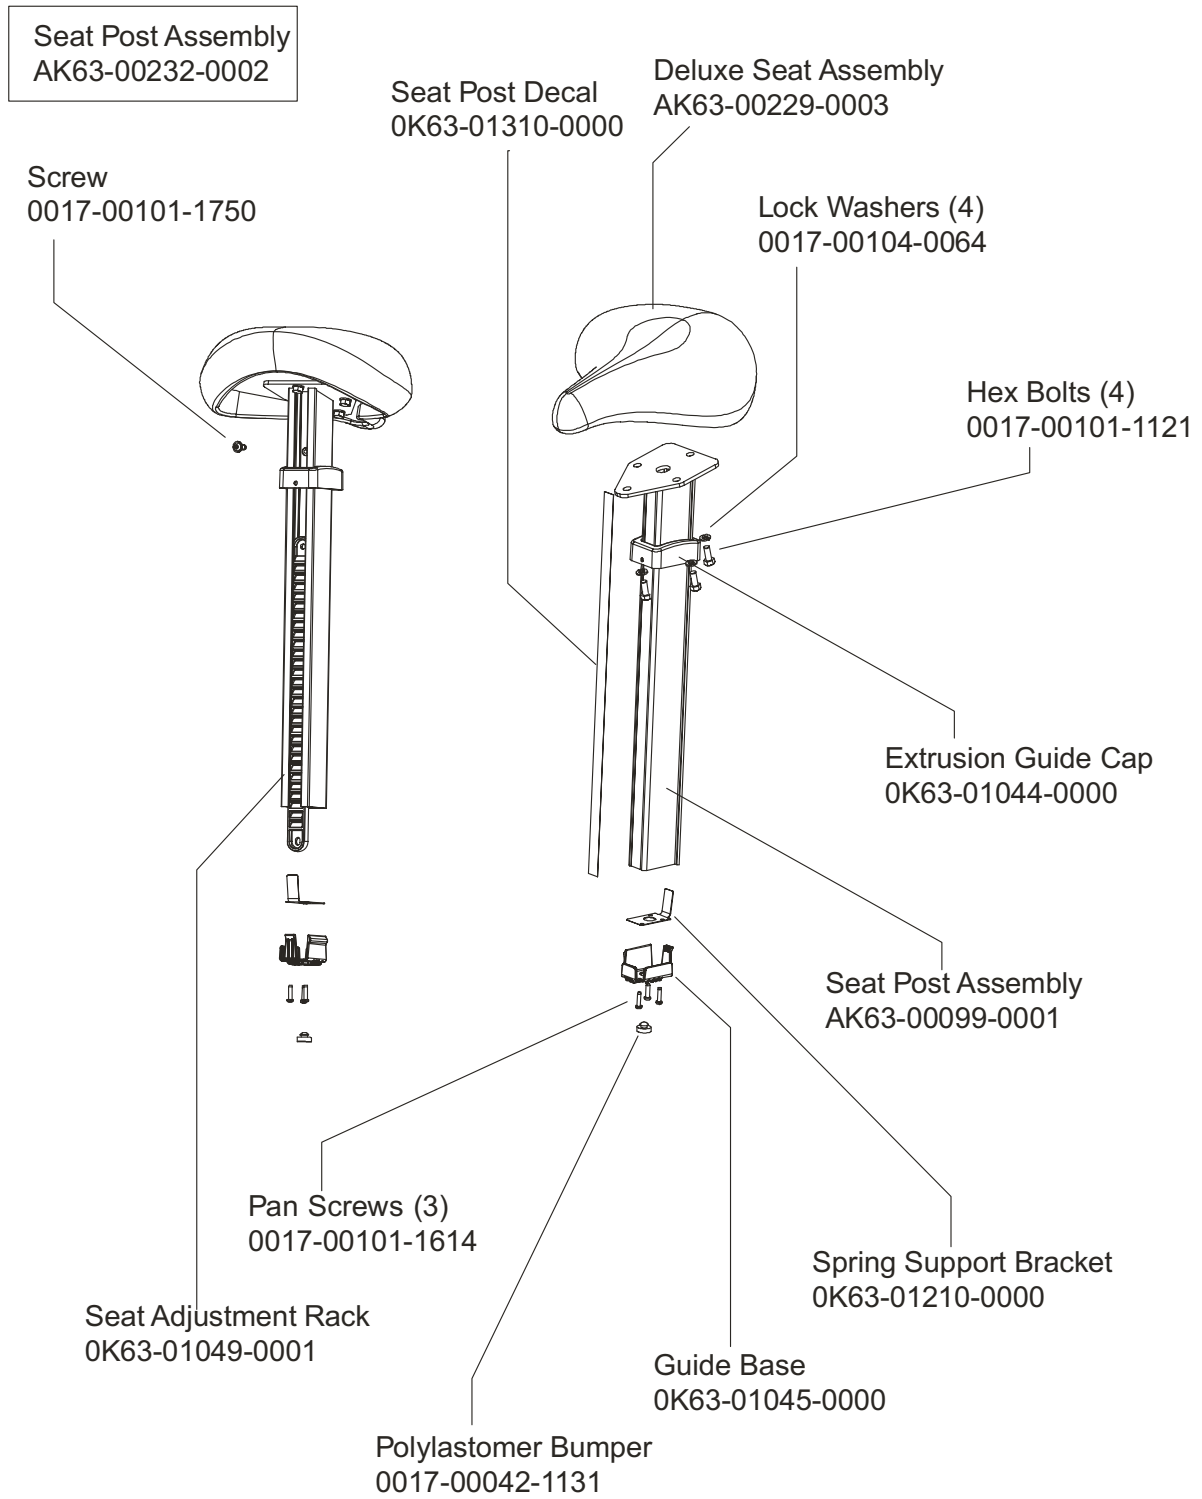

Clutch Assembly  
AK63-00026-0000

DELRIN Washers  
0017-00104-0455

Spacer

Left Seat Post Shroud  
0K63-01092-0010

Screw  
0017-00101-1741

Right Seat Post Shroud  
0K63-01092-0009

PCB Mounting Bracket Assembly  
AK63-00049-0000

Front Wheels  
AK63-00017-0001

Alternator Belt  
0K63-01065-0000

Intermediate Belt  
0K63-01066-0001

**CABLE ASSEMBLY  
POWER CONTROL TO ALTERNATOR  
AK63-00029-0001**

**CONSOLE TO ACB CABLE  
AK63-00037-0002**