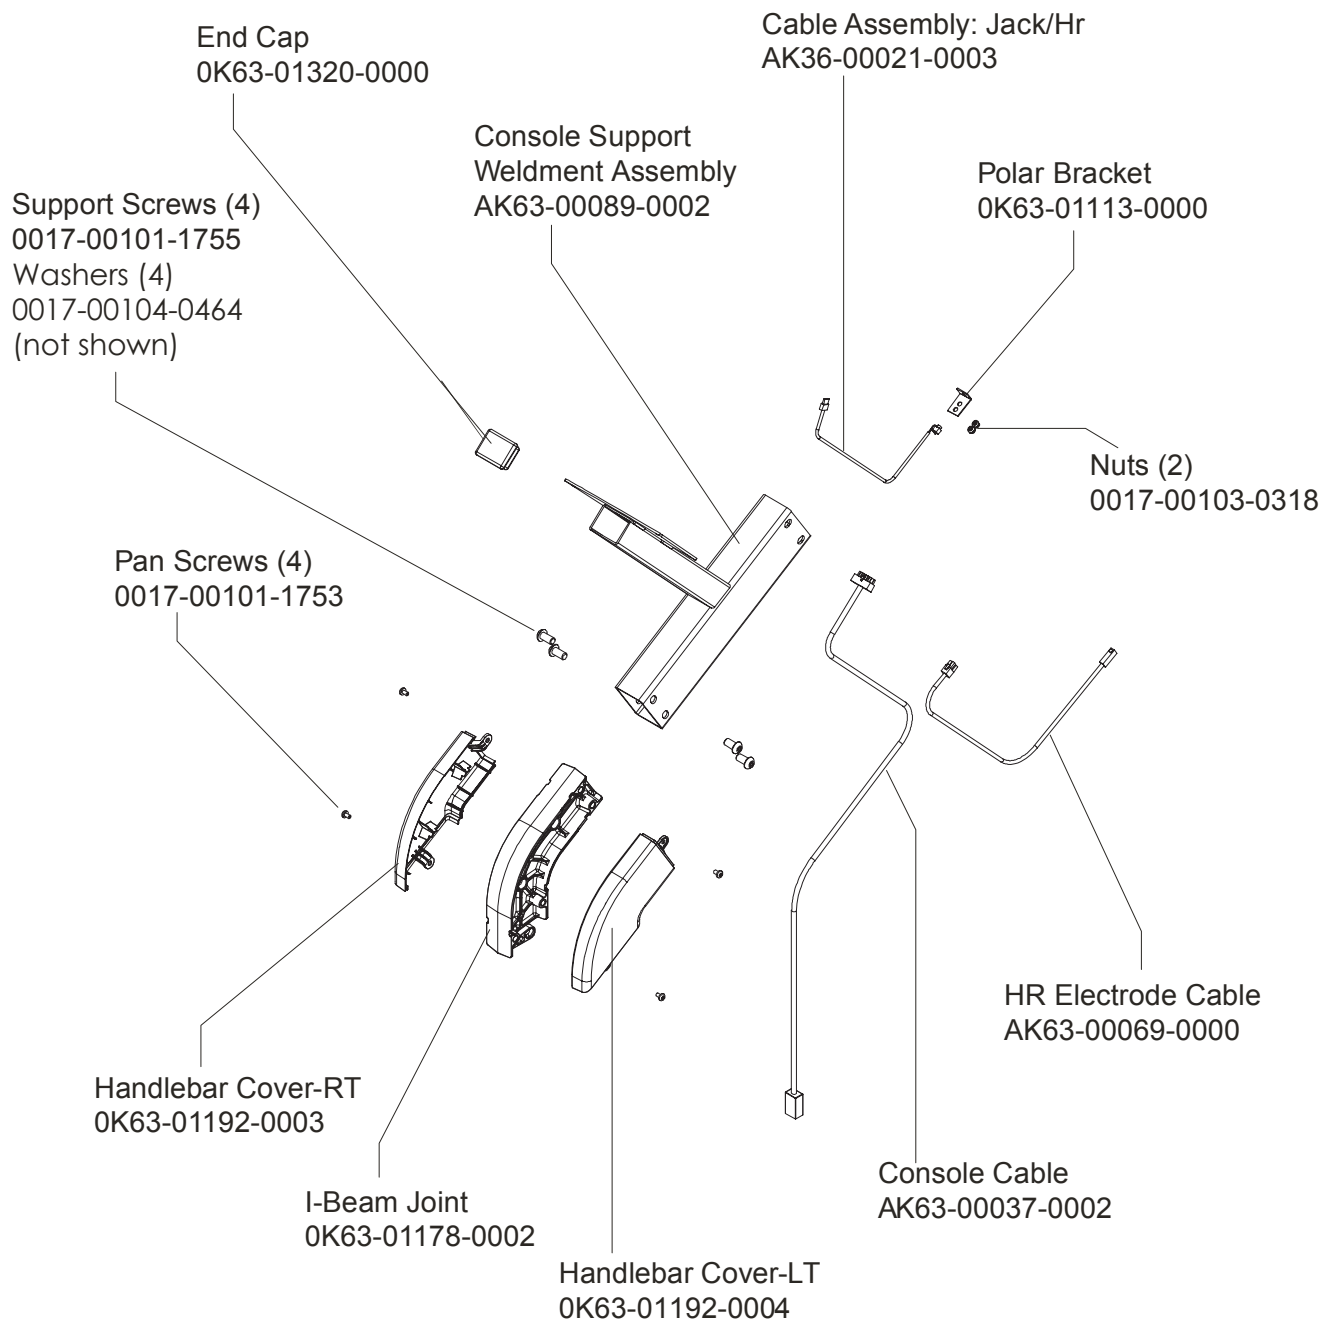

Description	Part No.
OPERATION MANUAL	M051-00K63-A263
HARDWARE BAG	GK63-00002-0044
NETWORK C-SAFE KIT	GK63-00002-0003
POWER OPTION KIT - 120V	GK63-00002-0005
POWER OPTION KIT - 220/50 UK	GK63-00002-0039
POWER OPTION KIT - 240V+ AUS	GK63-00002-0040
POWER OPTION KIT - 220/50	GK63-00002-0041
TOUCH UP PAINT: SPRAY CAN .5 OZ BOTTLE W/APPLICATOR .33 OZ PEN	0017-00008-0204 0017-00008-0205 0017-00008-0206
SERVICE MANUAL	M051-00K63-A009

Clutch Assembly  
AK63-00026-0000

DELRIN Washers  
0017-00104-0455

Spacer

Left Seat Post Shroud  
0K63-01092-0010

Screw  
0017-00101-1741

Right Seat Post Shroud  
0K63-01092-0009

PCB Mounting Bracket Assembly  
AK63-00049-0000

Front Wheels  
AK63-00017-0001

Alternator Belt  
0K63-01065-0000

Intermediate Belt  
0K63-01066-0001

**CABLE ASSEMBLY  
POWER CONTROL TO ALTERNATOR  
AK63-00029-0001**

**CONSOLE TO ACB CABLE  
AK63-00037-0002**