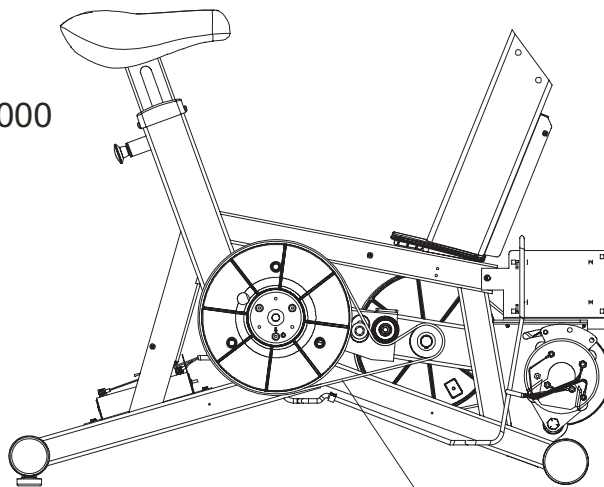

Front Wheels  
AK63-00017-0001

Alternator Belt  
0K63-01065-0000

Intermediate Belt  
0K63-01066-0001

**CABLE ASSEMBLY  
POWER CONTROL TO ALTERNATOR  
AK63-00029-0001**

**CONSOLE TO ACB CABLE  
AK63-00037-0002**

**LOWER CONSOLE  
CABLE  
AK63-00038-0000**

**CABLE ASSEMBLY  
AK63-00028-0001**

**LIFE PULSE EXTENSION  
AK63-00069-0000**

P9

UPPER CONSOLE

UPPER KEYPAD

**POLAR CABLE  
AK36-00021-0003  
POLAR CABLE W/BACKET  
AK63-00120-0000**