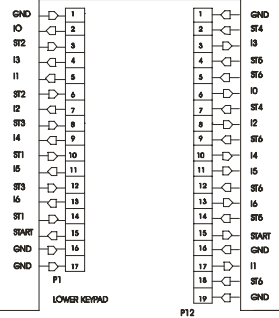

Front Wheels  
AK63-00017-0001

Alternator Belt  
0K63-01065-0000

Intermediate Belt  
0K63-01066-0001

**CABLE ASSEMBLY  
POWER CONTROL TO ALTERNATOR  
AK63-00029-0001**

**CONSOLE TO ACB CABLE  
AK63-00037-0002**

**LOWER CONSOLE  
CABLE  
AK63-00038-0000**

**CABLE ASSEMBLY  
AK63-00028-0001**

**LIFE PULSE EXTENSION  
AK63-00069-0000**

P9

UPPER CONSOLE

UPPER KEYPAD

**POLAR CABLE  
AK36-00021-0003  
POLAR CABLE W/BACKET  
AK63-00120-0000**