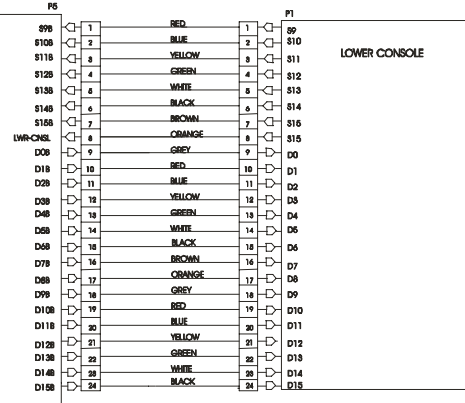

**LOWER CONSOLE
CABLE
AK63-00038-0000**