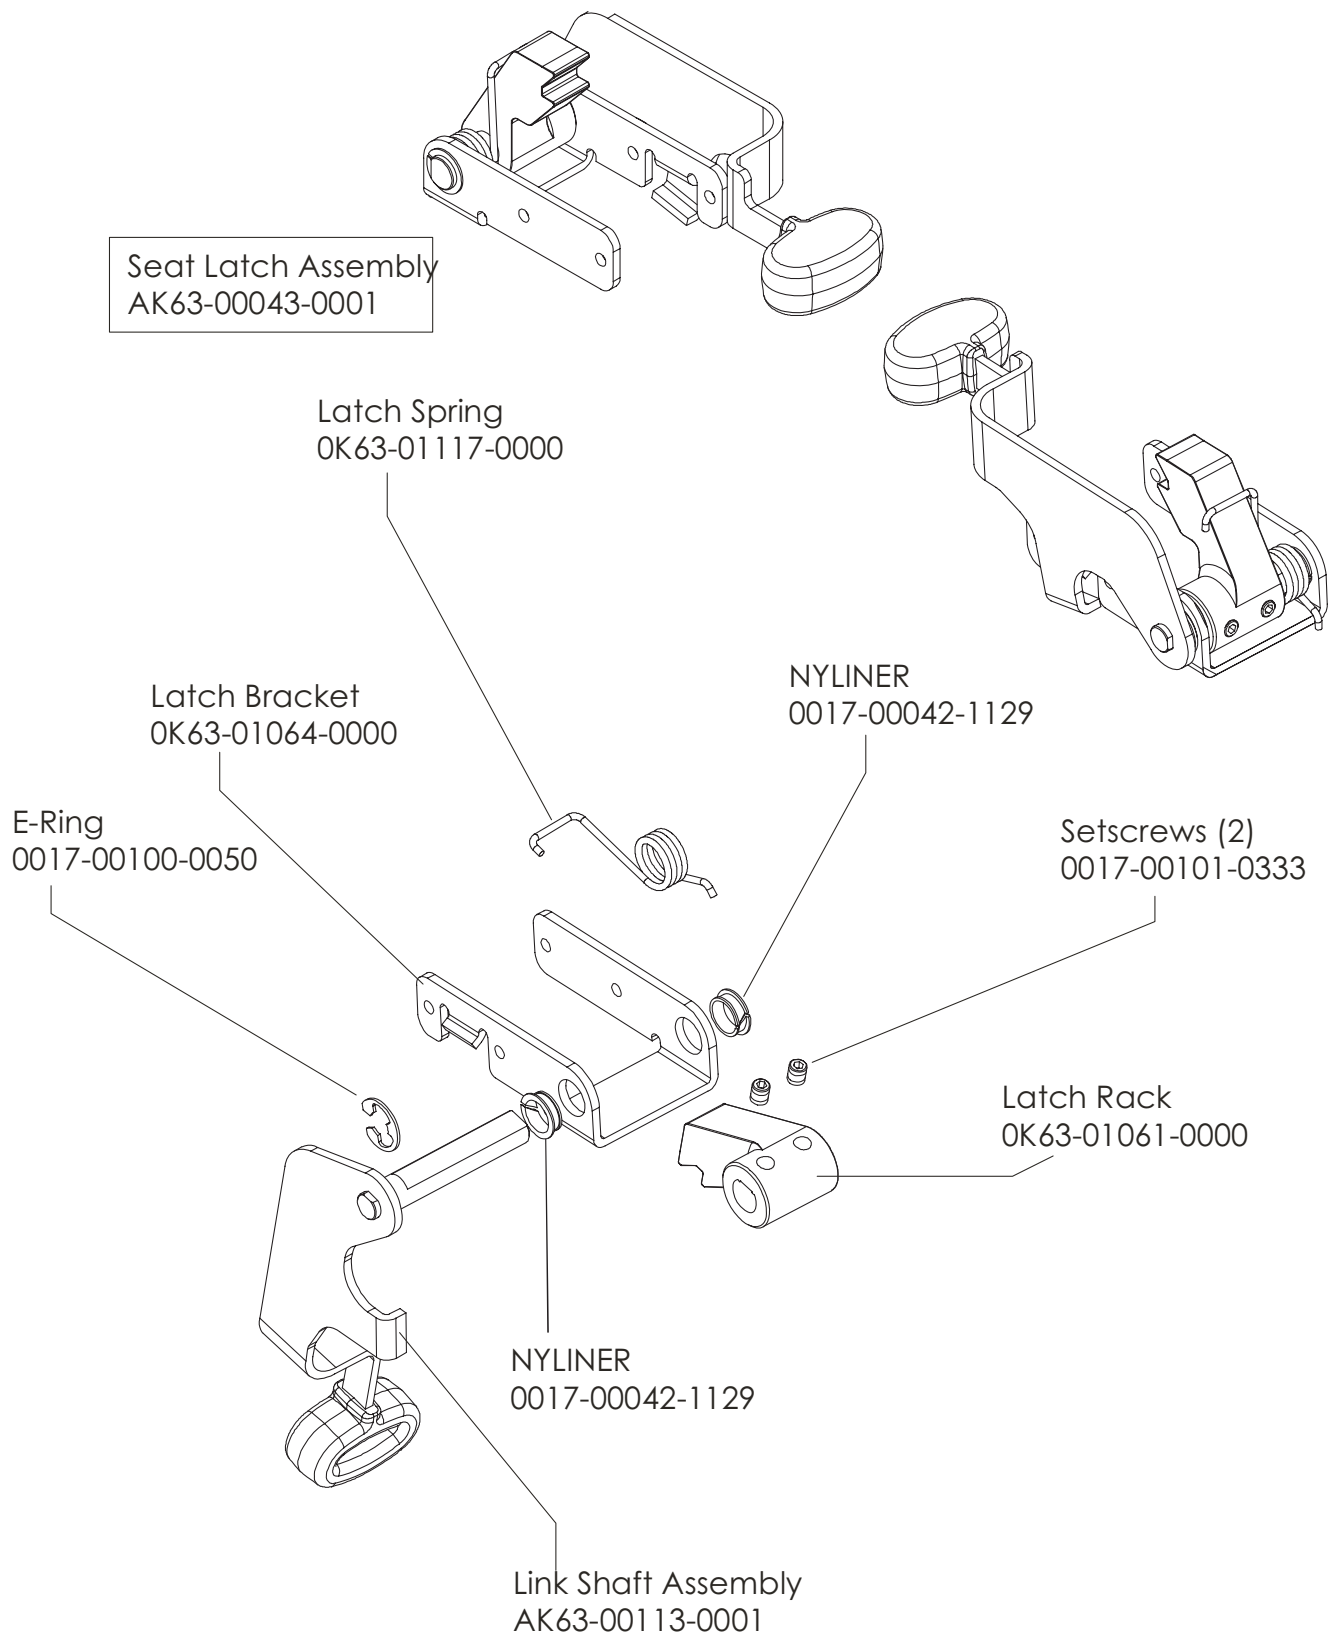

Description	Part No.
OPERATION MANUAL	M051-00K63-A263
HARDWARE BAG	GK63-00002-0044
NETWORK C-SAFE KIT	GK63-00002-0003
POWER OPTION KIT - 120V	GK63-00002-0005
POWER OPTION KIT - 220/50 UK	GK63-00002-0039
POWER OPTION KIT - 240V+ AUS	GK63-00002-0040
POWER OPTION KIT - 220/50	GK63-00002-0041
TOUCH UP PAINT: SPRAY CAN .5 OZ BOTTLE W/APPLICATOR .33 OZ PEN	0017-00008-0204 0017-00008-0205 0017-00008-0206
SERVICE MANUAL	M051-00K63-A009

Alternator w/Pulley  
Ak63-00093-0000

CLASSIC UPRIGHT BIKE  
Crankshaft and Bearing Assembly

CLSC-ALLXX-02  
S/N CLU108127 - CLU319999

Intermediate Shaft and  
Bearing Assembly Kit  
GK63-00002-0007

Retaining Ring  
0017-00100-0242

Clutch Assembly  
AK63-00026-0000

DELRIN Washers  
0017-00104-0455

Spacer

Left Seat Post Shroud  
0K63-01092-0010

Screw  
0017-00101-1741

Right Seat Post Shroud  
0K63-01092-0009

PCB Mounting Bracket Assembly  
AK63-00049-0000

Front Wheels  
AK63-00017-0001

Alternator Belt  
0K63-01065-0000

Intermediate Belt  
0K63-01066-0001

**CABLE ASSEMBLY  
POWER CONTROL TO ALTERNATOR  
AK63-00029-0001**

**CONSOLE TO ACB CABLE  
AK63-00037-0002**