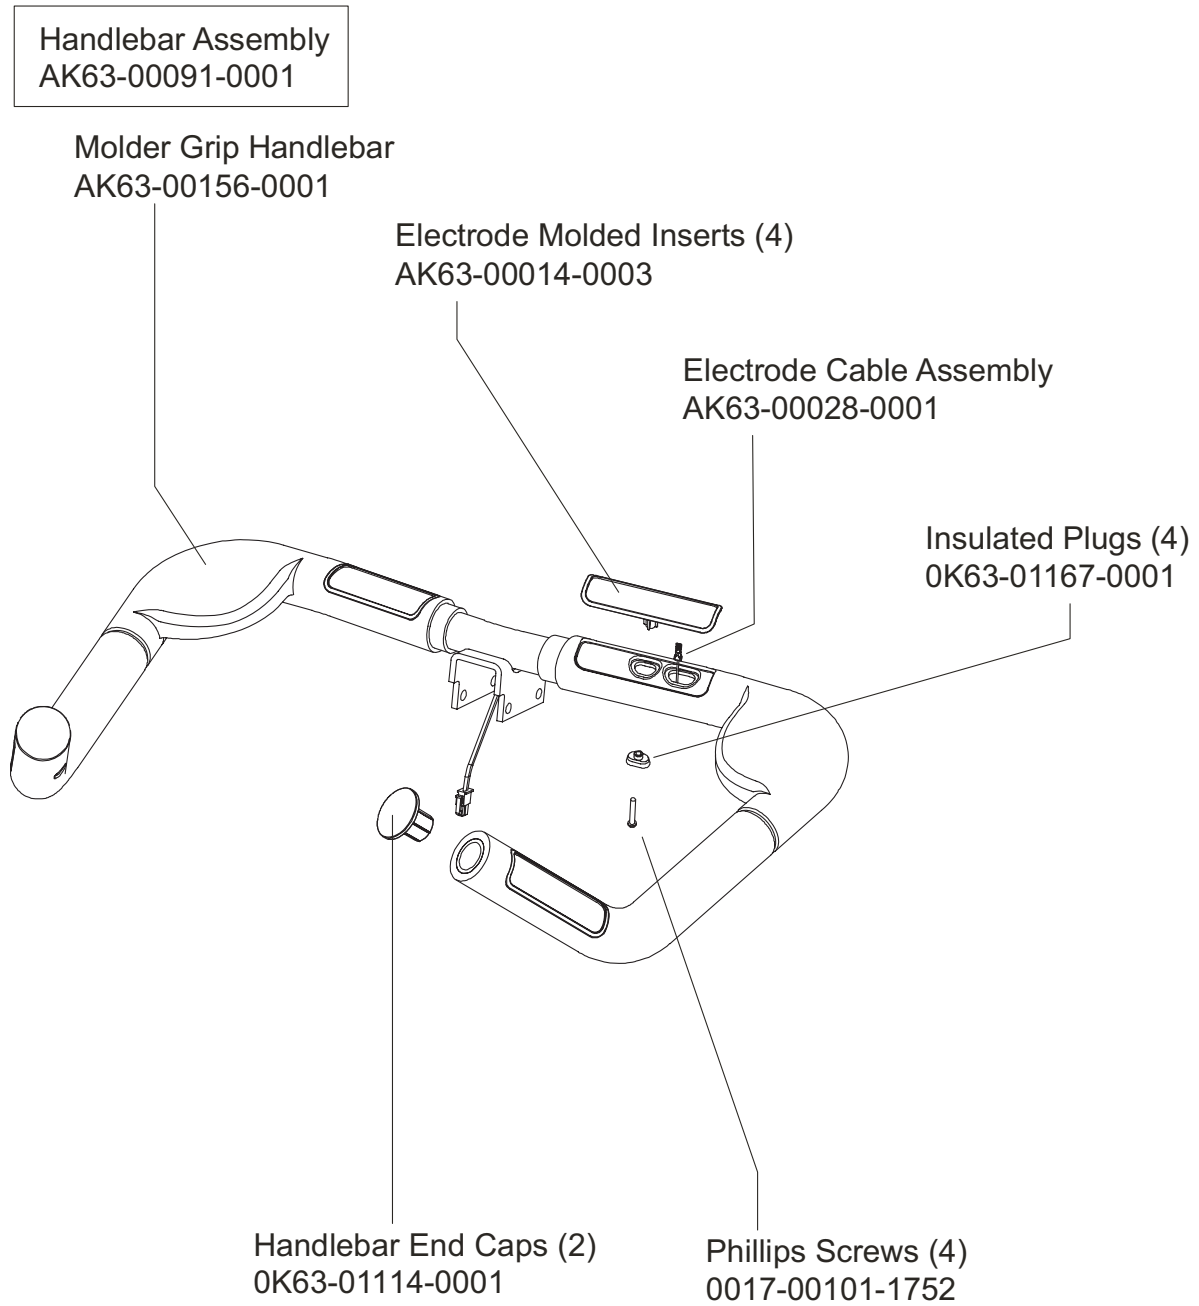

Clutch Assembly  
AK63-00026-0000

DELRIN Washers  
0017-00104-0455

Spacer

Left Seat Post Shroud  
0K63-01092-0010

Screw  
0017-00101-1741

Right Seat Post Shroud  
0K63-01092-0009

PCB Mounting Bracket Assembly  
AK63-00049-0000

Front Wheels  
AK63-00017-0001

Alternator Belt  
0K63-01065-0000

Intermediate Belt  
0K63-01066-0001

**CABLE ASSEMBLY  
POWER CONTROL TO ALTERNATOR  
AK63-00029-0001**

**CONSOLE TO ACB CABLE  
AK63-00037-0002**