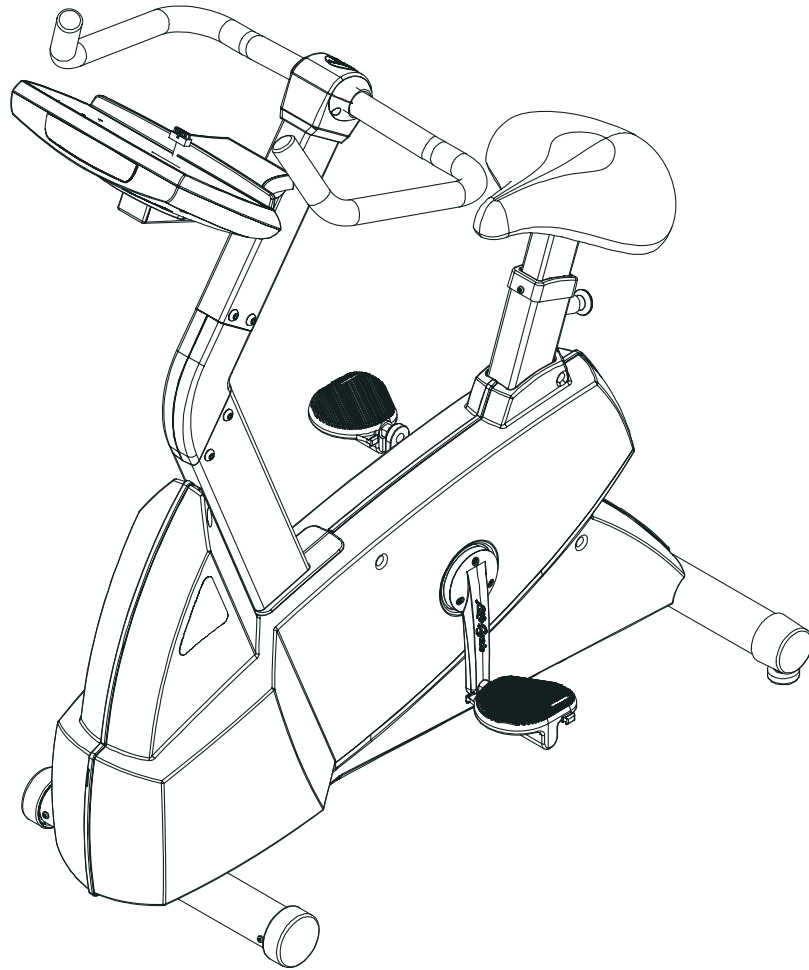

# LifeFitness

Classic Upright Bike CLSC-ALLXX-02

Customer Support Services  
**PARTS MANUAL** rev 15 Feb 2010

Miscellaneous .....	3
Console Components.....	4
Console Mounting Screws and Polar Covers .....	5
Alternator w/Pulley.....	6
Crankshaft and Bearing Assembly .....	7
Intermediate Shaft and Bearing Assembly .....	8
Seat Latch Assembly .....	9
Seat Post Assembly.....	10
Seat Post Shrouds .....	11
Idler Bracket Assembly .....	12
Console Support Assembly .....	13
Left Side Shroud and Crank Arm .....	14
Right Side Shroud and Crank Arm.....	15
PCB Mounting Bracket Assembly .....	16
Front Wheels .....	17
Resistor Assembly .....	18
Handlebar Assembly .....	19
Belts .....	20
Cables .....	21

Description	Part No.
OPERATION MANUAL	M051-00K63-A263
HARDWARE BAG	GK63-00002-0044
NETWORK C-SAFE KIT	GK63-00002-0003
POWER OPTION KIT - 120V	GK63-00002-0005
POWER OPTION KIT - 220/50 UK	GK63-00002-0039
POWER OPTION KIT - 240V+ AUS	GK63-00002-0040
POWER OPTION KIT - 220/50	GK63-00002-0041
TOUCH UP PAINT: SPRAY CAN .5 OZ BOTTLE W/APPLICATOR .33 OZ PEN	0017-00008-0204 0017-00008-0205 0017-00008-0206
SERVICE MANUAL	M051-00K63-A009