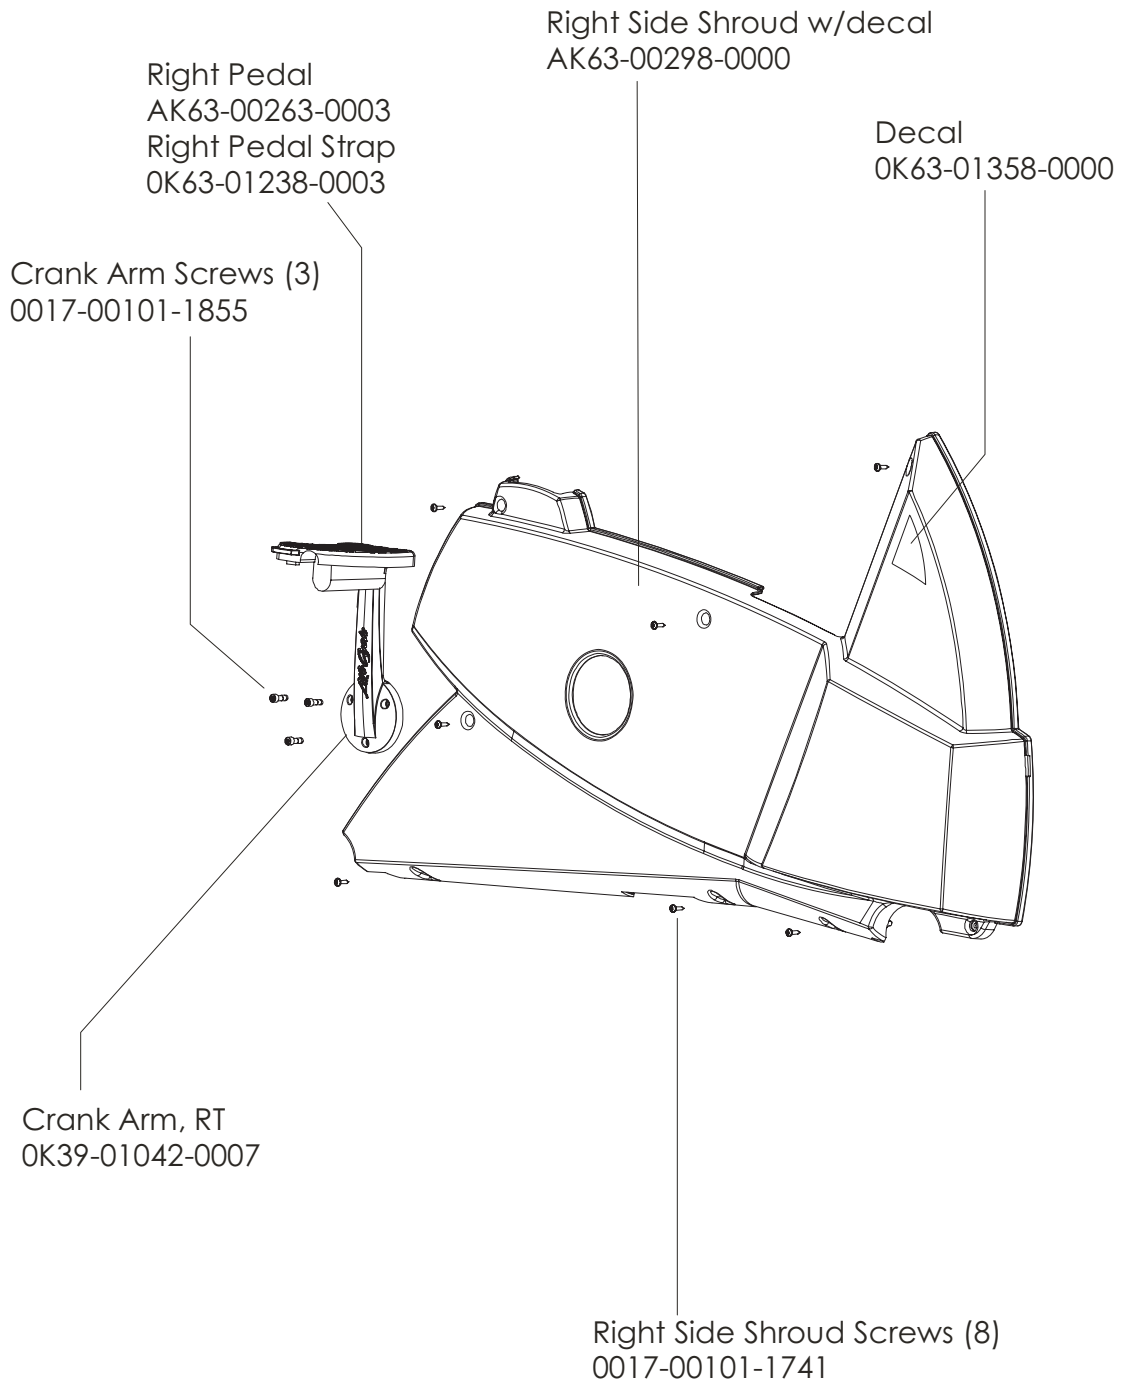

Clutch Assembly  
AK63-00026-0000

DELRIN Washers  
0017-00104-0455

Spacer

Left Seat Post Shroud  
0K63-01092-0010

Screw  
0017-00101-1741

Right Seat Post Shroud  
0K63-01092-0009

PCB Mounting Bracket Assembly  
AK63-00049-0000

Front Wheels  
AK63-00017-0001

Alternator Belt  
0K63-01065-0000

Intermediate Belt  
0K63-01066-0001

**CABLE ASSEMBLY  
POWER CONTROL TO ALTERNATOR  
AK63-00029-0001**

**CONSOLE TO ACB CABLE  
AK63-00037-0002**