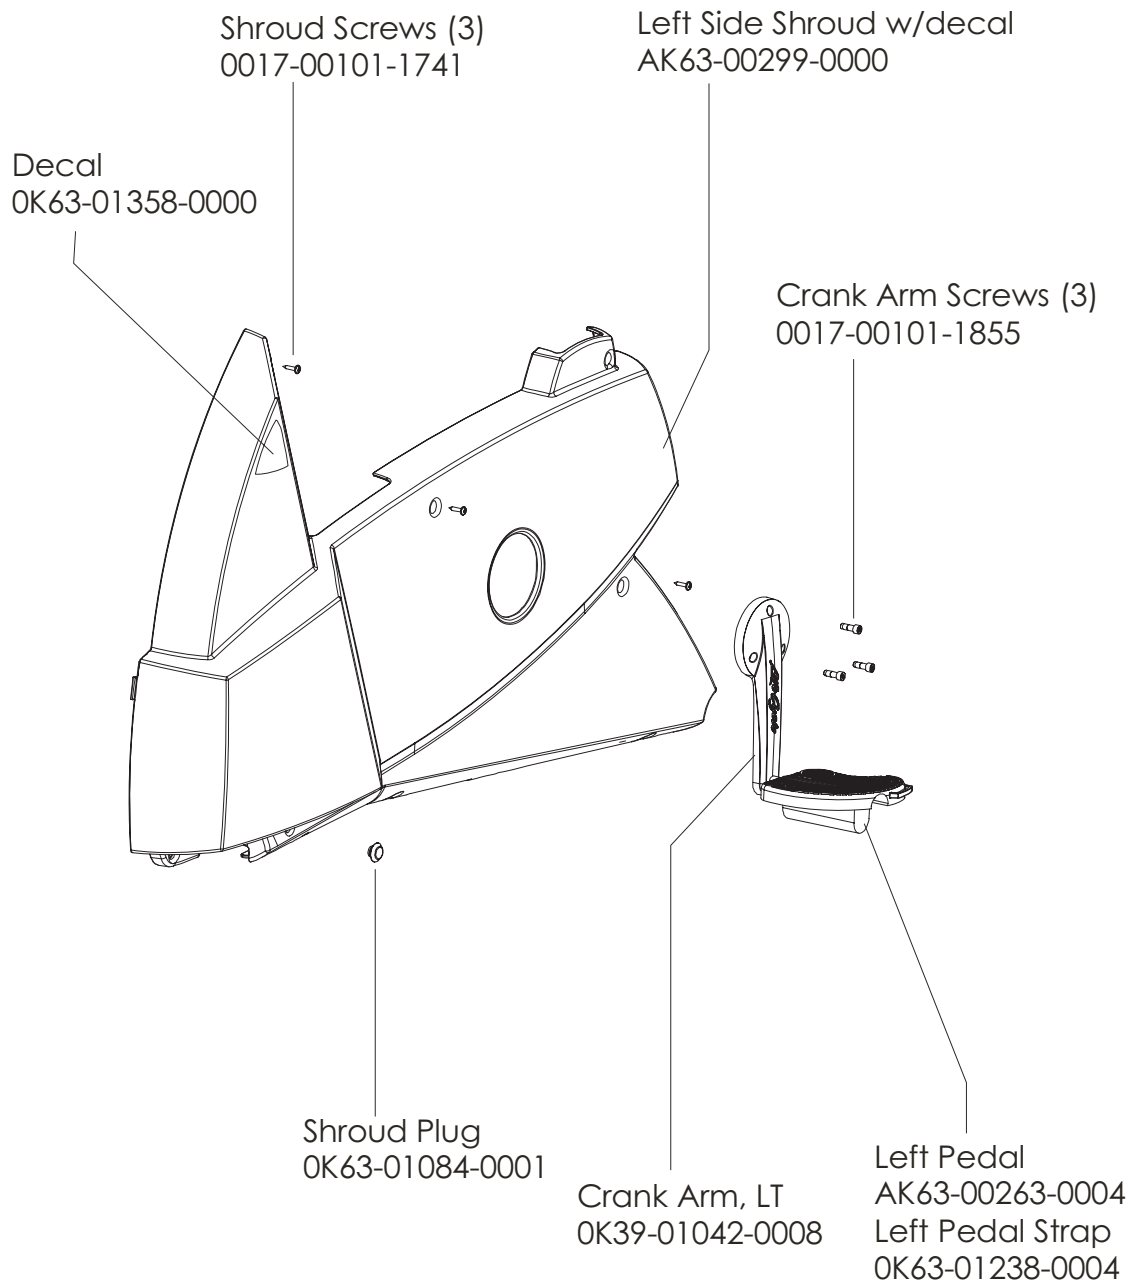

Clutch Assembly  
AK63-00026-0000

DELRIN Washers  
0017-00104-0455

Spacer

Left Seat Post Shroud  
0K63-01092-0010

Screw  
0017-00101-1741

Right Seat Post Shroud  
0K63-01092-0009

PCB Mounting Bracket Assembly  
AK63-00049-0000