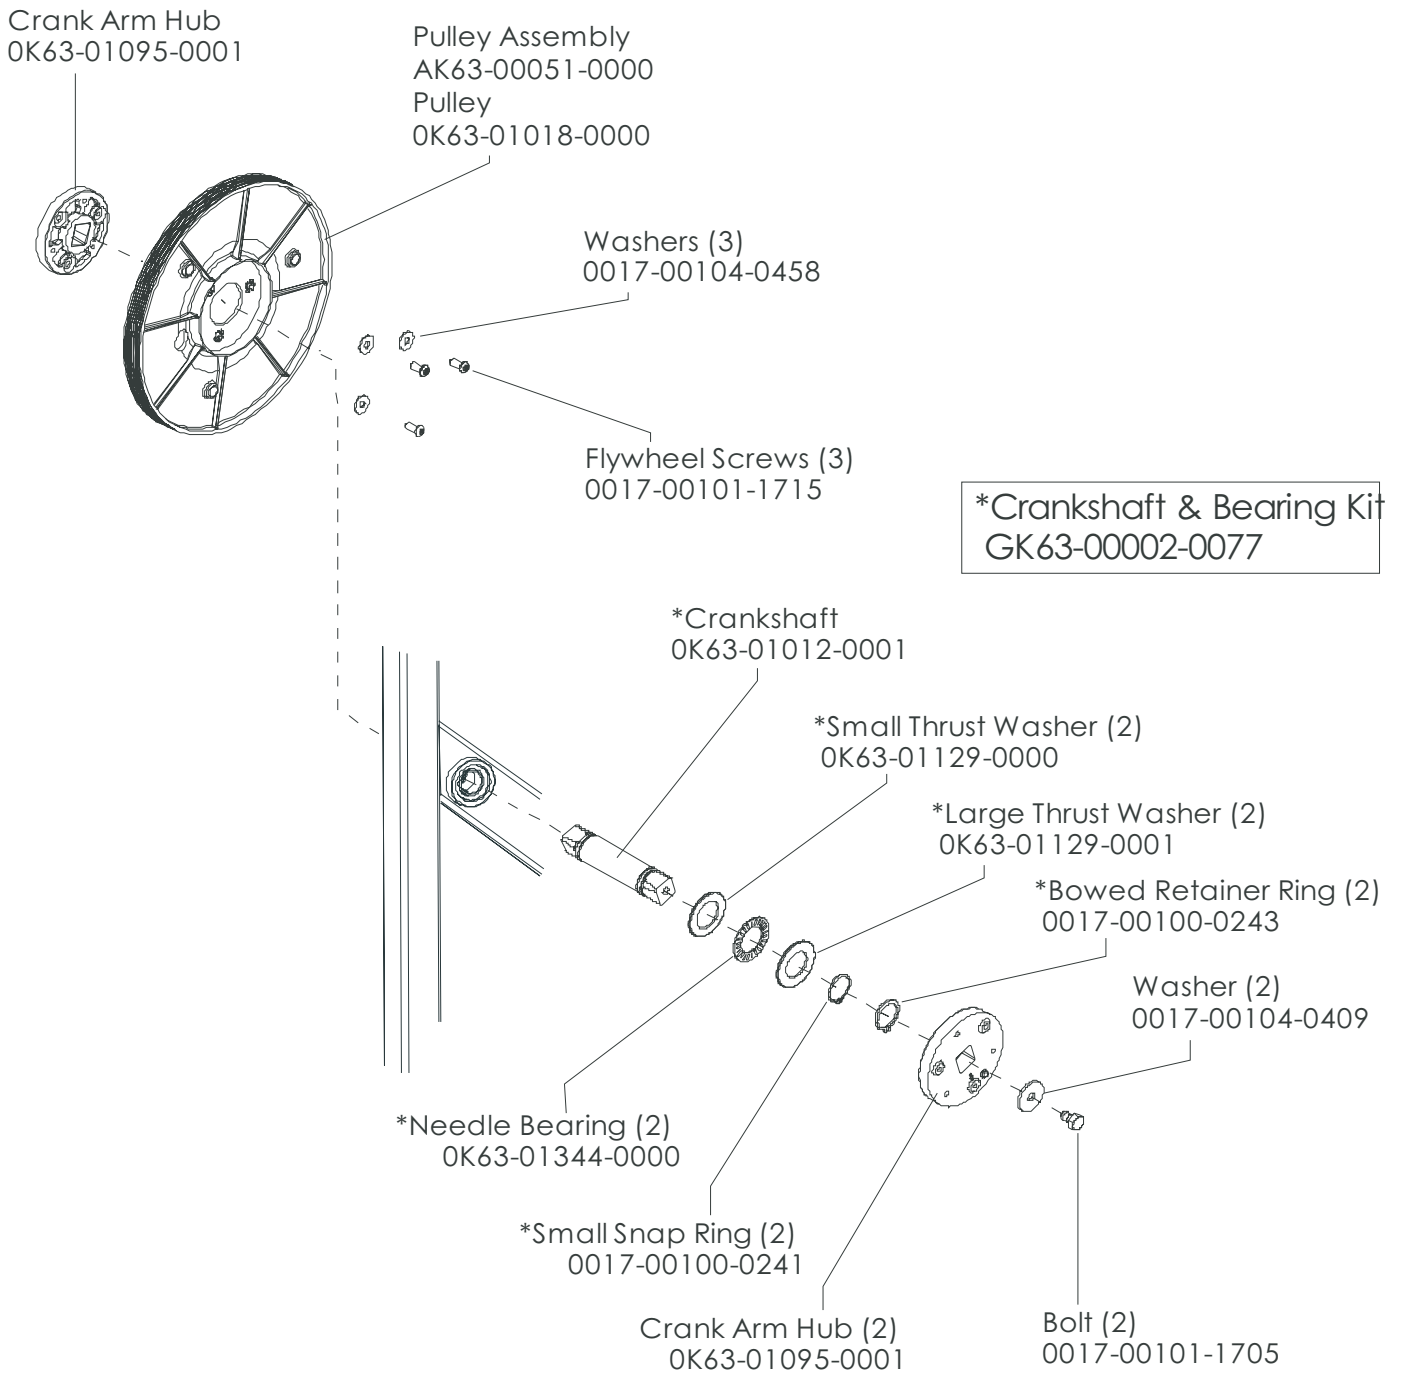

Description	Part No.
OPERATION MANUAL	M051-00K63-A263
HARDWARE BAG	GK63-00002-0044
NETWORK C-SAFE KIT	GK63-00002-0003
POWER OPTION KIT - 120V	GK63-00002-0005
POWER OPTION KIT - 220/50 UK	GK63-00002-0039
POWER OPTION KIT - 240V+ AUS	GK63-00002-0040
POWER OPTION KIT - 220/50	GK63-00002-0041
TOUCH UP PAINT: SPRAY CAN .5 OZ BOTTLE W/APPLICATOR .33 OZ PEN	0017-00008-0204 0017-00008-0205 0017-00008-0206
SERVICE MANUAL	M051-00K63-A009

Language	Console Assembly	Bezel/Switch w/Overlay Assembly
Eng	AK63-00291-0001	AK63-00165-0001
Eng Met	AK63-00291-0002	AK63-00165-0001
Ger Met	AK63-00291-0003	AK63-00165-0003
Spn Met	AK63-00291-0004	AK63-00165-0004
Jap Met	AK63-00291-0006	AK63-00165-0006
Frn Met	AK63-00291-0007	AK63-00165-0007
Itl Met	AK63-00291-0008	AK63-00165-0008
Dut Met	AK63-00291-0009	AK63-00165-0009

Alternator w/Pulley  
Ak63-00093-0000

CLASSIC UPRIGHT BIKE  
Crankshaft and Bearing Assembly

CLSC-ALLXX-02  
S/N CLU108127 - CLU319999

Intermediate Shaft and  
Bearing Assembly Kit  
GK63-00002-0007

Retaining Ring  
0017-00100-0242

Clutch Assembly  
AK63-00026-0000

DELRIN Washers  
0017-00104-0455

Spacer

Left Seat Post Shroud  
0K63-01092-0010

Screw  
0017-00101-1741

Right Seat Post Shroud  
0K63-01092-0009

PCB Mounting Bracket Assembly  
AK63-00049-0000