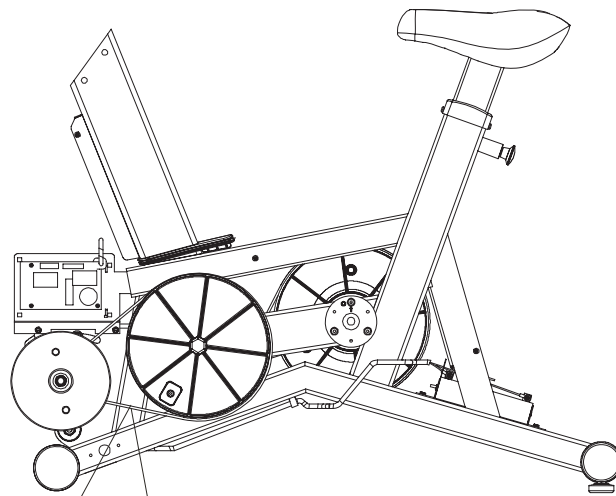

Intermediate Belt
0K63-01066-0001