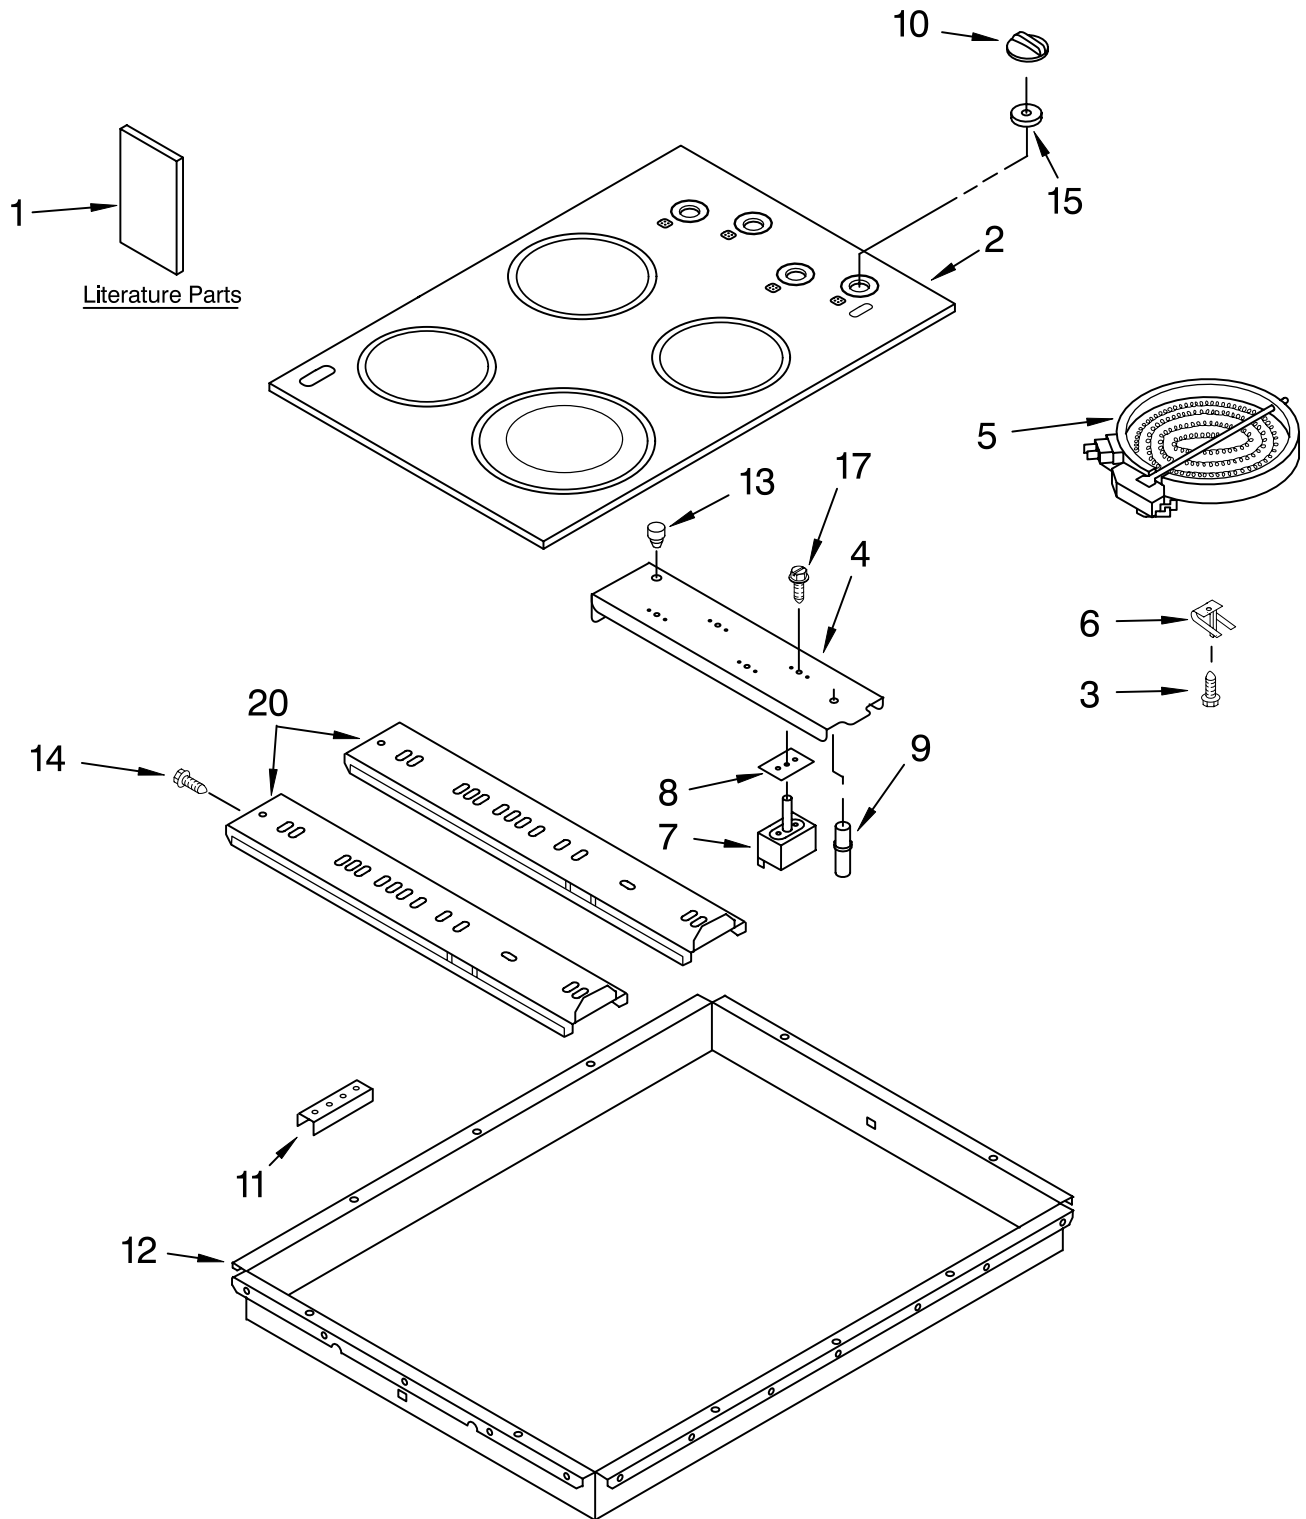

COOKTOP PARTS

For Models: GJC3034HB4, GJC3034HQ4, GJC3034HT4, GJC3034HP4
(Black) (White) (Biscuit) (Designer White)

30" ELECTRIC
BUILT-IN COOKTOP

FOR ORDERING INFORMATION REFER TO PARTS PRICE LIST

COOKTOP PARTS

For Models: GJC3034HB4, GJC3034HQ4, GJC3034HT4, GJC3034HP4
(Black) (White) (Biscuit) (Designer White)

Illus. No.	Part No.	DESCRIPTION	Illus. No.	Part No.	DESCRIPTION	Illus. No.	Part No.	DESCRIPTION
1	LIT4455836	Literature Parts Installation Instructions	4	3191310	Bracket, Switch Mounting	9	3191952	Light, Indicator Knob, Control (4)
	LIT8284862	Use & Care Guide	5	8272567	Element, Surface 1200W – LR	10	3196231	Black
	LIT3191773	Wiring Diagram		8272564	1500W – RF		3196232	White
	LIT3191638	Safer Cooking Tips		8272566	1800W – RR		8272506	Biscuit
2		Cooktop & Bracket Assembly		8272563	1000/2400W – LF	11	3183401	Bracket, Mounting
	4455568	Black	6	3191791	Spring, Locator (8)	12	4456401	Box, Burner
	4455569	White	7		Switch, Infinite	13	3191953	Bumper, Silicone
	4455567	Biscuit		3191050	Use W/RR Burner	14	3196537	Screw
	8284839	White on White		3188516	Use W/LF Burner	15	3182435	Seal, Switch Shaft (4)
3	246119	Screw (8)		3191049	Use W/RF & LR Burners	17	311865	Screw
			8	3192439	Seal, Switch Cover	20	3191515	Rail, Element
							3192737	Seal, Heat
							3183956	Seal, Switch Cover