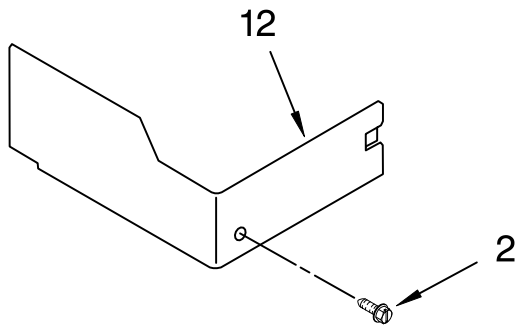

PUMP PARTS

For Models: KUIS155HWH1, KUIS155HBT1, KUIS155HBL1, KUIS155HBS1
(WHITE) (BISCUIT) (BLACK) (STAINLESS STEEL)

Illus. No.	Part No.	DESCRIPTION

1	2185531	Pump, Water (Complete)
2	3400884	Screw 8-18 X 5/8
3	3400885	Screw 8-16 x 1/2
4	2185752	Housing, Motor
5	2185753	Blade, Fan
6	2185748	Motor, Pump
7	4388318	Wiring Harness
8	2185751	Bracket, Pump
9	3400883	Screw 8-32 X 1/2
10	2185750	Sleeve
11	3400909	Nut, Push-In
12	2185677	Cover, Pump
13	2185585	Bracket, Connector Assembly
14	2185754	Impeller, Pump
15	2185749	Cap, Pump

FOR ORDERING INFORMATION REFER TO PARTS PRICE LIST