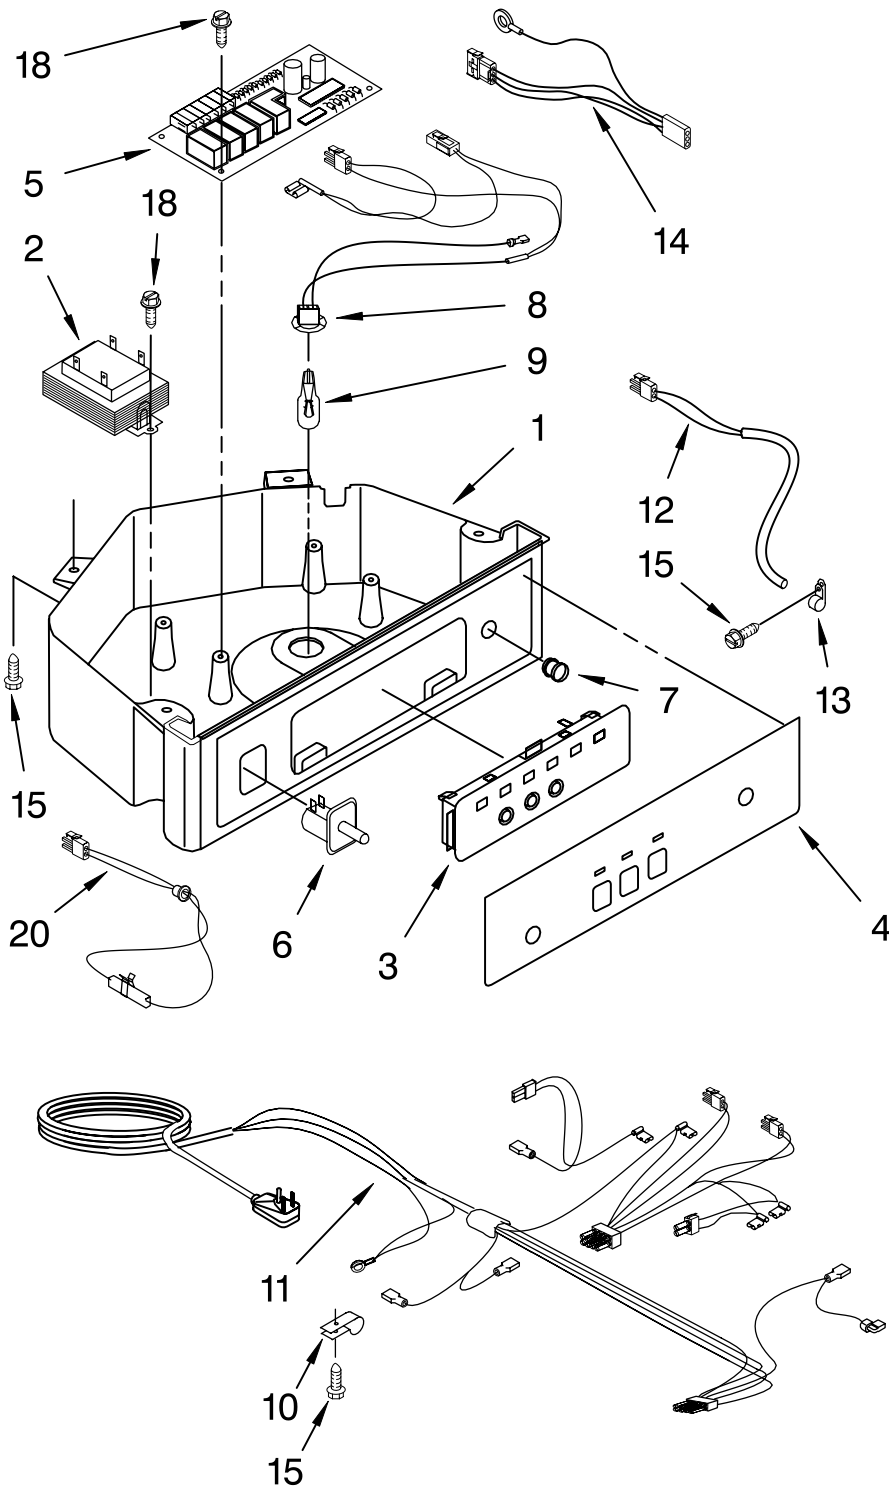

CONTROL PANEL PARTS

For Models: KUIS155HWH1, KUIS155HBT1, KUIS155HBL1, KUIS155HBS1
(WHITE) (BISCUIT) (BLACK) (STAINLESS STEEL)

Illus. No.	Part No.	DESCRIPTION
1	2185738	Box, Control
2	2185657	Transformer
3	2185592	Assembly, Switch (ALSO ORDER #4)
4	2208317W	Overlay
5	2185947	P.C. Board
6	2149705	Switch, Plunger
7	2185694	Lens, LED
8	2185692	Wiring Harness Grid/ Light
9	745362	Bulb
10	2185788	Clamp
11	2187286	Wiring Harness, Complete Unit (Includes Power Cord)
12	2185679	Thermostat, Bin
13	2185825	Clamp
14	2185703	Wiring Harness, Main to Pump,
15	3400884	Screw 8-18 X 5/8
18	3400850	Screw 8-16 X 3/8
20	2185680	Thermister, Ice Control

FOR ORDERING INFORMATION REFER TO PARTS PRICE LIST