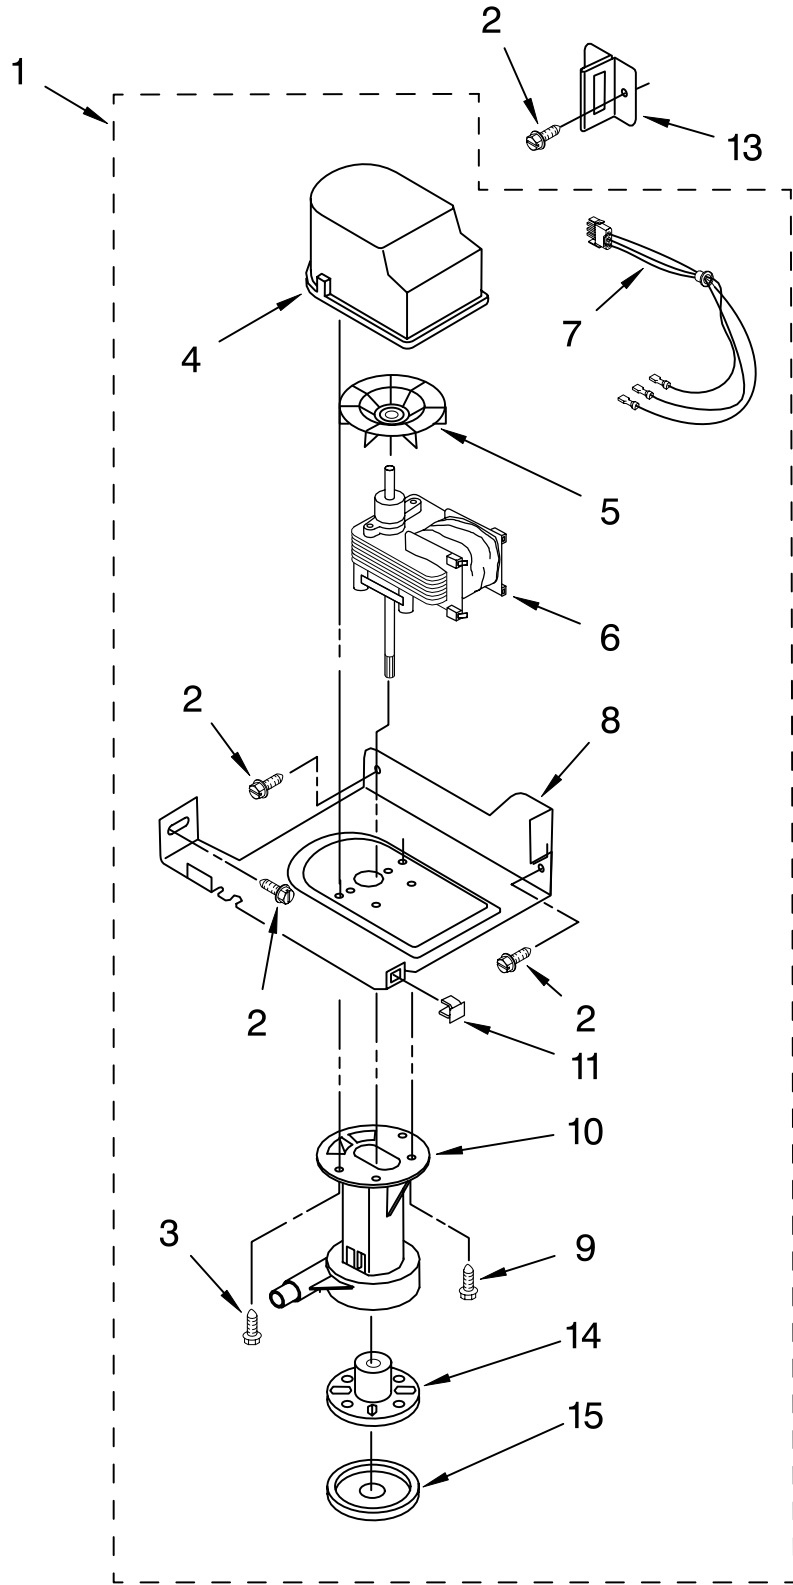

PUMP PARTS

For Models: KUIS155HWH1, KUIS155HBT1, KUIS155HBL1, KUIS155HBS1
(WHITE) (BISCUIT) (BLACK) (STAINLESS STEEL)

Illus. No.	Part No.	DESCRIPTION

1	2185531	Pump, Water (Complete)
2	3400884	Screw 8-18 X 5/8
3	3400885	Screw 8-16 x 1/2
4	2185752	Housing, Motor
5	2185753	Blade, Fan
6	2185748	Motor, Pump
7	4388318	Wiring Harness
8	2185751	Bracket, Pump
9	3400883	Screw 8-32 X 1/2
10	2185750	Sleeve
11	3400909	Nut, Push-In
12	2185677	Cover, Pump
13	2185585	Bracket, Connector Assembly
14	2185754	Impeller, Pump
15	2185749	Cap, Pump

FOR ORDERING INFORMATION REFER TO PARTS PRICE LIST