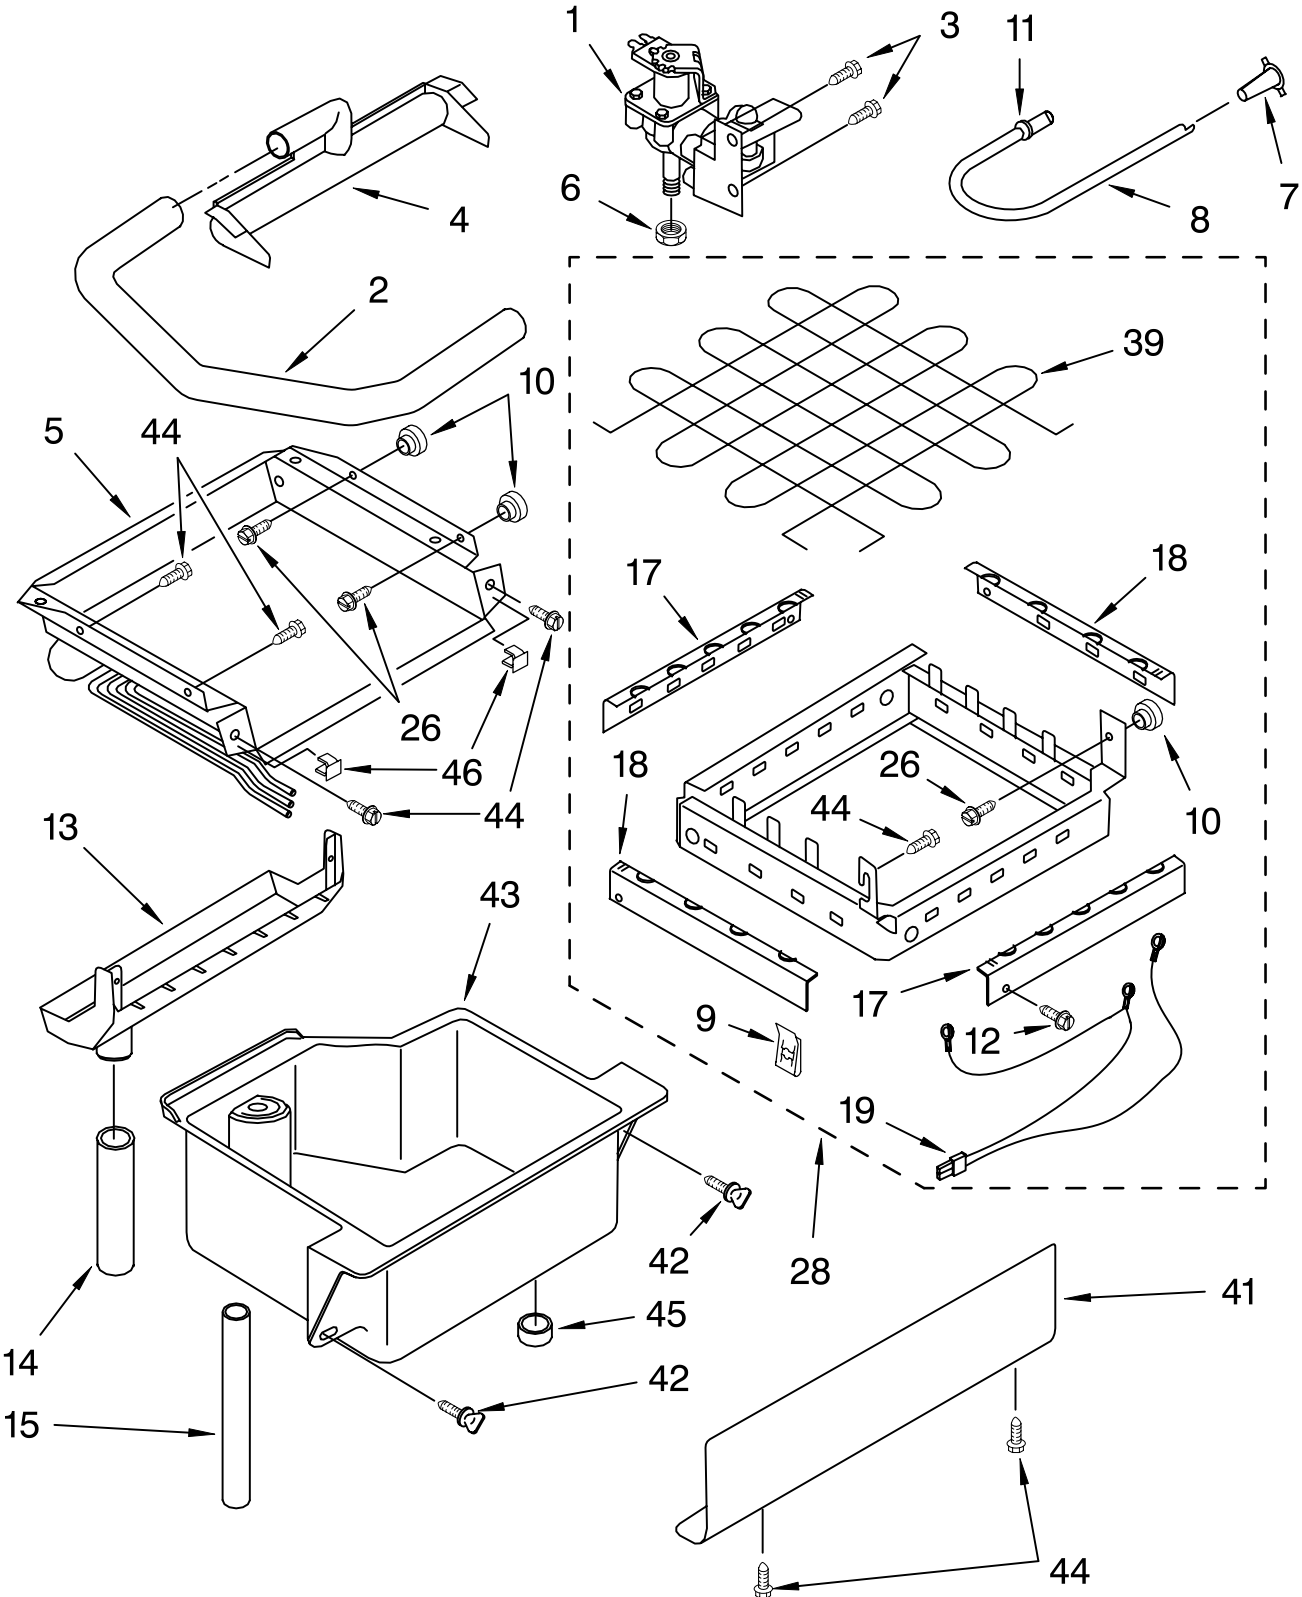

EVAPORATOR, ICE CUTTER GRID AND WATER PARTS

For Models: KUIS155HWH1, KUIS155HBT1, KUIS155HBL1, KUIS155HBS1
(WHITE) (BISCUIT) (BLACK) (STAINLESS STEEL)

FOR ORDERING INFORMATION REFER TO PARTS PRICE LIST

EVAPORATOR, ICE CUTTER GRID AND WATER PARTS

For Models: KUIS155HWH1, KUIS155HBT1, KUIS155HBL1, KUIS155HBS1
(WHITE) (BISCUIT) (BLACK) (STAINLESS STEEL)

Illus. No.	Part No.	DESCRIPTION
1	2185758	Valve, Complete Water
2	2185669	Tube, Plastic
3	488687	Screw 8-15 X 5/8
4	2185523	Dispenser, Water
5	2208328	Evaporator
6	627018	Nut, Compression
7	841707	Insert, Tube
8	2174662	Tube, Water Fill
9	488660	Nut, Speed
10	836667	Spacer
11	2208329	Fastener, Pushnut
12	489443	Screw
13	2185625	Reservoir, Water Slide
14	2185626	Tube
15	2185673	Hose, Overflow
17	2185615	Bracket, Front and Rear
18	2185611	Bracket, Side Left and Right
19	2185681	Harness, Grid
26	3400886	Screw 8-18 X 1 1/4
28	2185614	Grid Assembly (Complete)
39	2174754	Wire, Grid Cutter
41	2185570	Cover, Grid
42	681534	Thumbscrew
43	2185624	Reservoir, Water
44	3400884	Screw 8-18 X 5/8
45	2185696	Cap, Drain
46	3400909	Nut, Push-In

FOR ORDERING INFORMATION REFER TO PARTS PRICE LIST