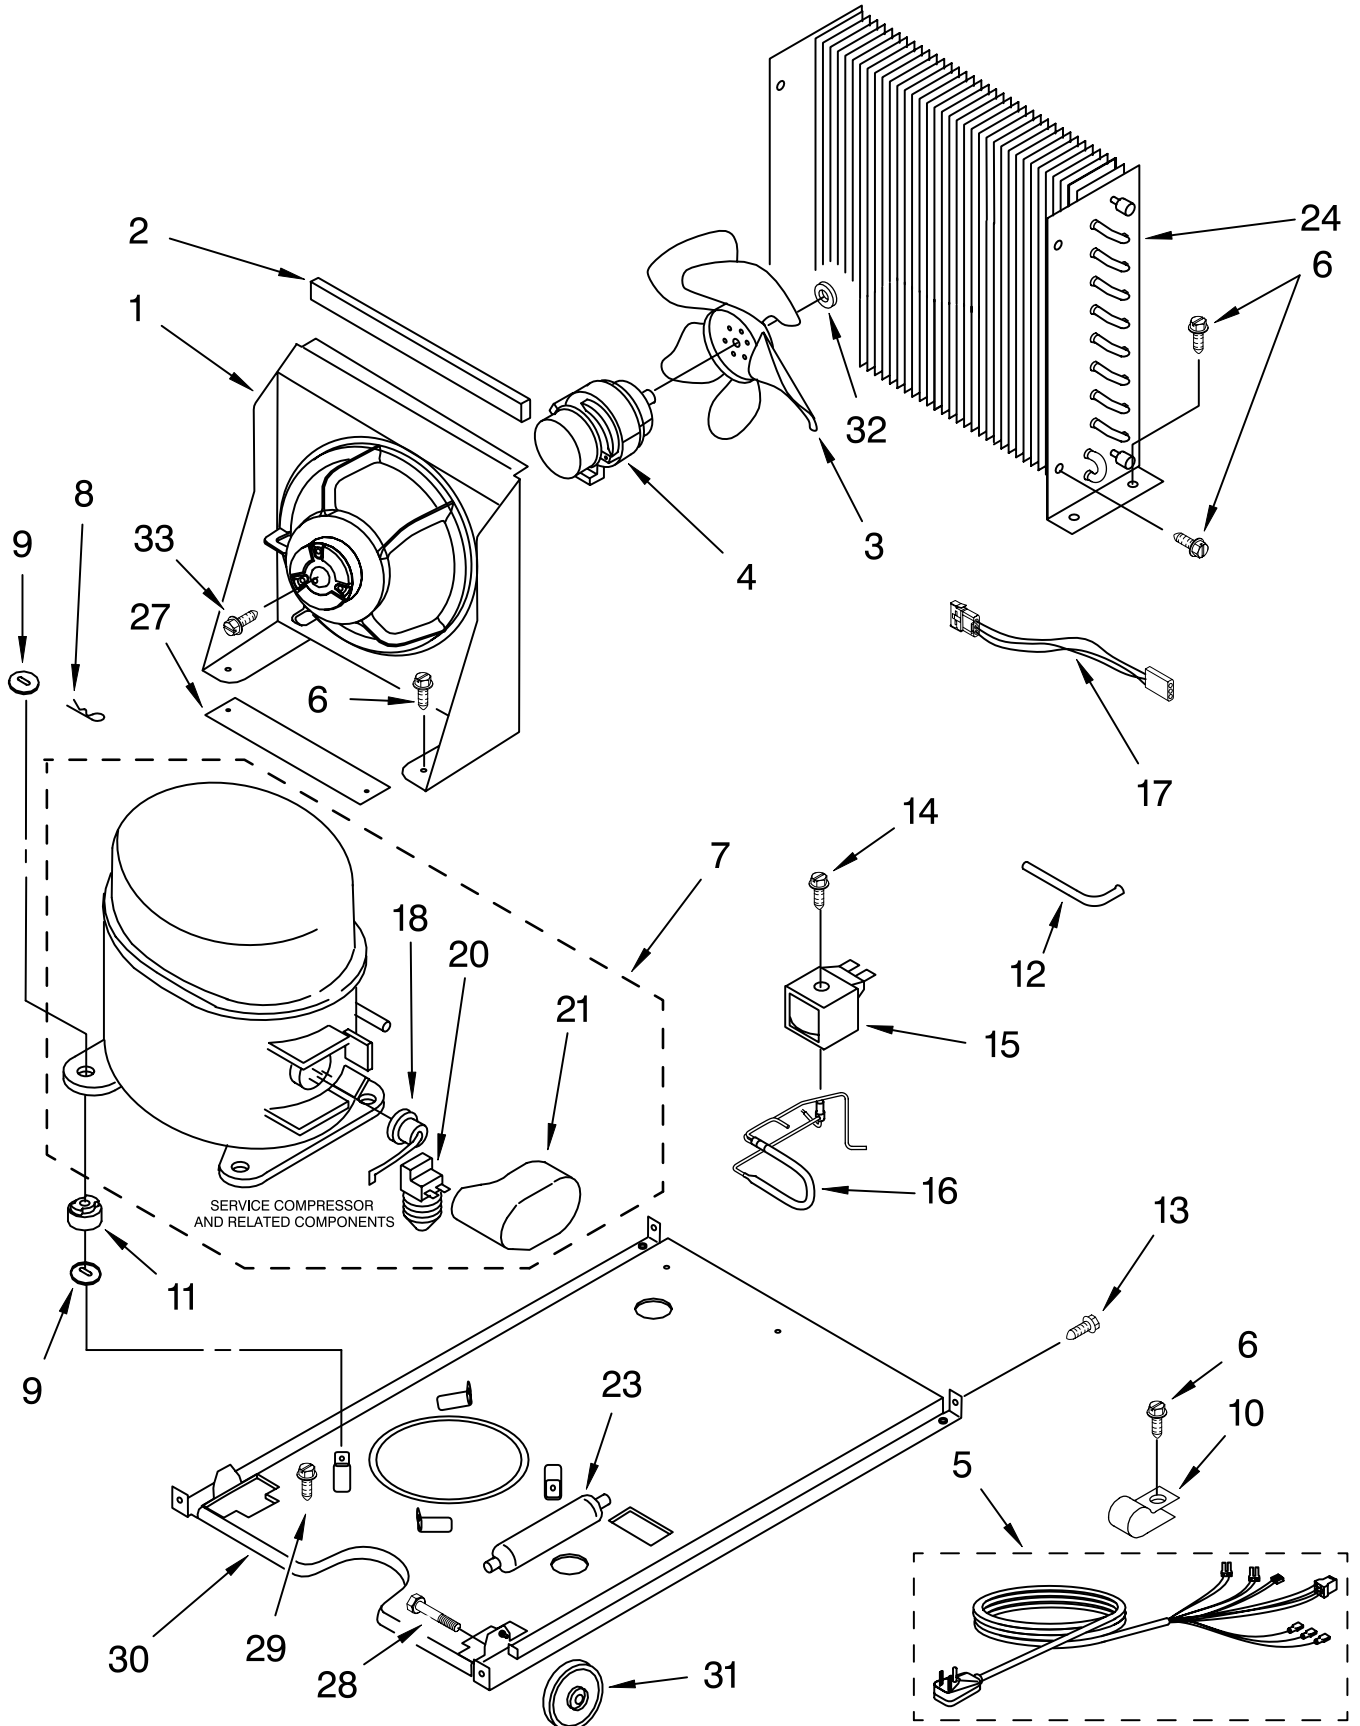

UNIT PARTS

For Models: KUIS155HWH1, KUIS155HBT1, KUIS155HBL1, KUIS155HBS1
(WHITE) (BISCUIT) (BLACK) (STAINLESS STEEL)

FOR ORDERING INFORMATION REFER TO PARTS PRICE LIST

UNIT PARTS

For Models: KUIS155HWH1, KUIS155HBT1, KUIS155HBL1, KUIS155HBS1
(WHITE) (BISCUIT) (BLACK) (STAINLESS STEEL)

<u>Illus.</u> <u>No.</u>	<u>Part</u> <u>No.</u>	<u>DESCRIPTION</u>
1	2185532	Bracket, Fan Mtg.
2	2185675	Pad, Foam
3	2190685	Blade, Fan
4	2183437	Motor, Fan
5		Wiring Harness, Complete Unit (See #11 On Control Panel Parts Page)
6	304392	Screw 8-18 X 1/2
7	2176659	Compressor
8	A201435	Clip, Mounting
9	A201441	Shim (8)
10	2185960	Clamp (Power Cord)
11	2185965	Grommet (4)
12	2185548	Tube, Process
13	489423	Screw
14	489472	Screw
15	759112	Coil, Solenoid
16	2208467	Valve, Body
17	2187267	Wiring Harness, Condenser Fan
18	2183404	Overload
20	2183410	Relay, Start
21	2162358	Cover, Terminal
23	2180801	Drier
24	2185529	Condenser
27	2185858	Pad, Foam (2)
28	3370389	Screw 10-32X15/16
29	488500	Screw, Ground 8-32 X 3/8
30	2185511	Base, Unit
31	302819	Wheel
32	486692	Nut, Speed
33	489494	Screw 8-32 X 3/4

REFRIGERANT CHARGE

6.5 OZ. (R134A)

FOR ORDERING INFORMATION REFER TO PARTS PRICE LIST