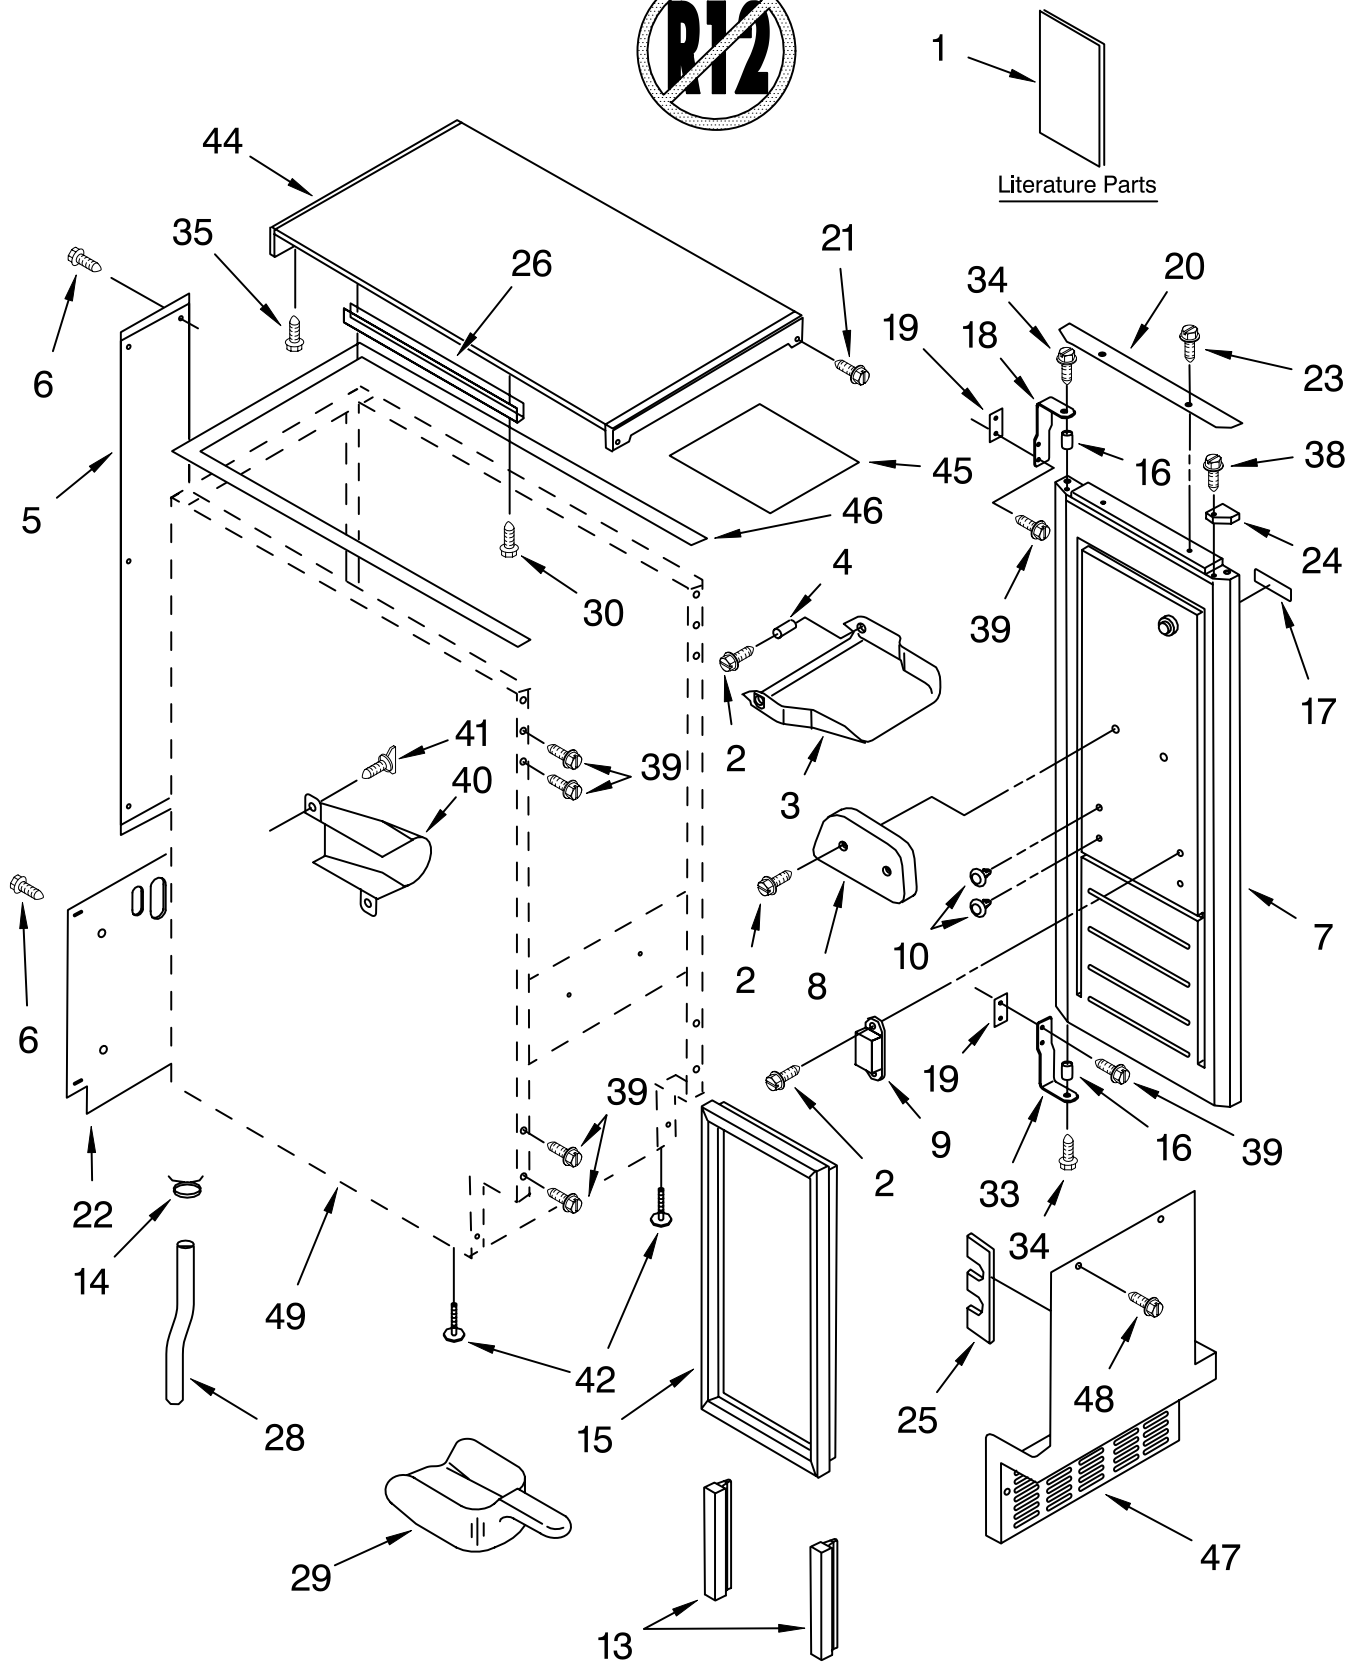

CABINET LINER AND DOOR PARTS

For Models: KUIS155HWH1, KUIS155HBT1, KUIS155HBL1, KUIS155HBS1
(WHITE) (BISCUIT) (BLACK) (STAINLESS STEEL)

ICE CUBE
MAKER

KitchenAid®

FOR ORDERING INFORMATION REFER TO PARTS PRICE LIST

CABINET LINER AND DOOR PARTS

For Models: KUIS155HWH1, KUIS155HBT1, KUIS155HBL1, KUIS155HBS1
(WHITE) (BISCUIT) (BLACK) (STAINLESS STEEL)

Illus. No.	Part No.	DESCRIPTION	Illus. No.	Part No.	DESCRIPTION	Illus. No.	Part No.	DESCRIPTION
1	LIT2185993 LIT2185734	Literature Parts Use & Care Guide Service & Wiring Sheet	22	2185730	Assembly, Unit Cover	47		Grill, Front
2	3400886	Screw 8-18 X 1 1/4	23		Screw, Handle		2185571W	White
3	2185742	Bin, Door		8281137	White		2185571T	Biscuit
4	2185678	Spacer		8281140	Biscuit		2185571B	Black
5	2185575	Cover, Wiring	24	8281138	Black	48	489474	Screw 8-18 X 1
6	489442	Screw			Filler, Endcap Left Side	49		Cabinet & Liner (NOT SERVICED)
7		Door		2185655W	White	Parts Not Illustrated and Optional Parts (Not Included)		
	2932800W	White		2185655T	Biscuit			
	2932800T	Biscuit		2185655B	Black			
	2932800B	Black			Right Side			
	2932800BS	Stainless Steel		2185656W	White			
8	2185695	Cam, Door		2185656T	Biscuit		8171307	Cleaner, Icemaker
9	2185991	Assembly, Magnetic Catch	25	2185756	Pad, Foam		503695	Sealer, Cork (1/4 Pound)
10	2189000	Plug, Hole	26	2185691	Channel, Wiring		797403	Cement, Insulation (1 Oz.)
13	2185777	Gasket, Bottom	28	2185989	Tube, Drain		505587	Sealer, Mastic (1 Qt.)
14	2208483	Clamp	29	585158	Scoop		212643	Sealer, Gum (22 Pcs. 3/16" x 7")
15	2185776	Gasket, Door	30	3400884	Screw 8-18 X 5/8		479976	Kit, Insulation (5 Pcs. 3" x 24" x 48")
16	2185640	Sleeve, Hinge	33	2185711	Hinge, Bottom		978025	Valve, Access (1/4")
17		Nameplate	34	2185712	Pin, Hinge		978026	Valve, Access (5/16")
	2188149	White	35	489048	Screw, Ground 8-32 X 1/2		978027	Valve, Access (3/8")
	2200935	Biscuit	38	348689	Screw 8-18 X 3/4		978028	Valve, Access (1/2")
	2188151	Black	39	489423	Screw 10-32X11/16		978029	Valve, Access (5/8")
18	2185710	Hinge, Top	40	2185927	Holder, Scoop		978030	Valve, Access (3/4")
19	2185709	Shim, Hinge	41	681534	Thumbscrew			
20		Handle, Door	42	3376439	Leg, Leveler Top			
	2185862W	White	44		Top			
	2185862T	Biscuit		2929700W	White			
	2185862B	Black		2929700T	Biscuit			
21	3400887	Screw 8-18 X 1/2		2929700B	Black			
			45	2185690	Shield, Electrical			
			46	2185645	Gasket, Top Panel			

FOR ORDERING INFORMATION REFER TO PARTS PRICE LIST