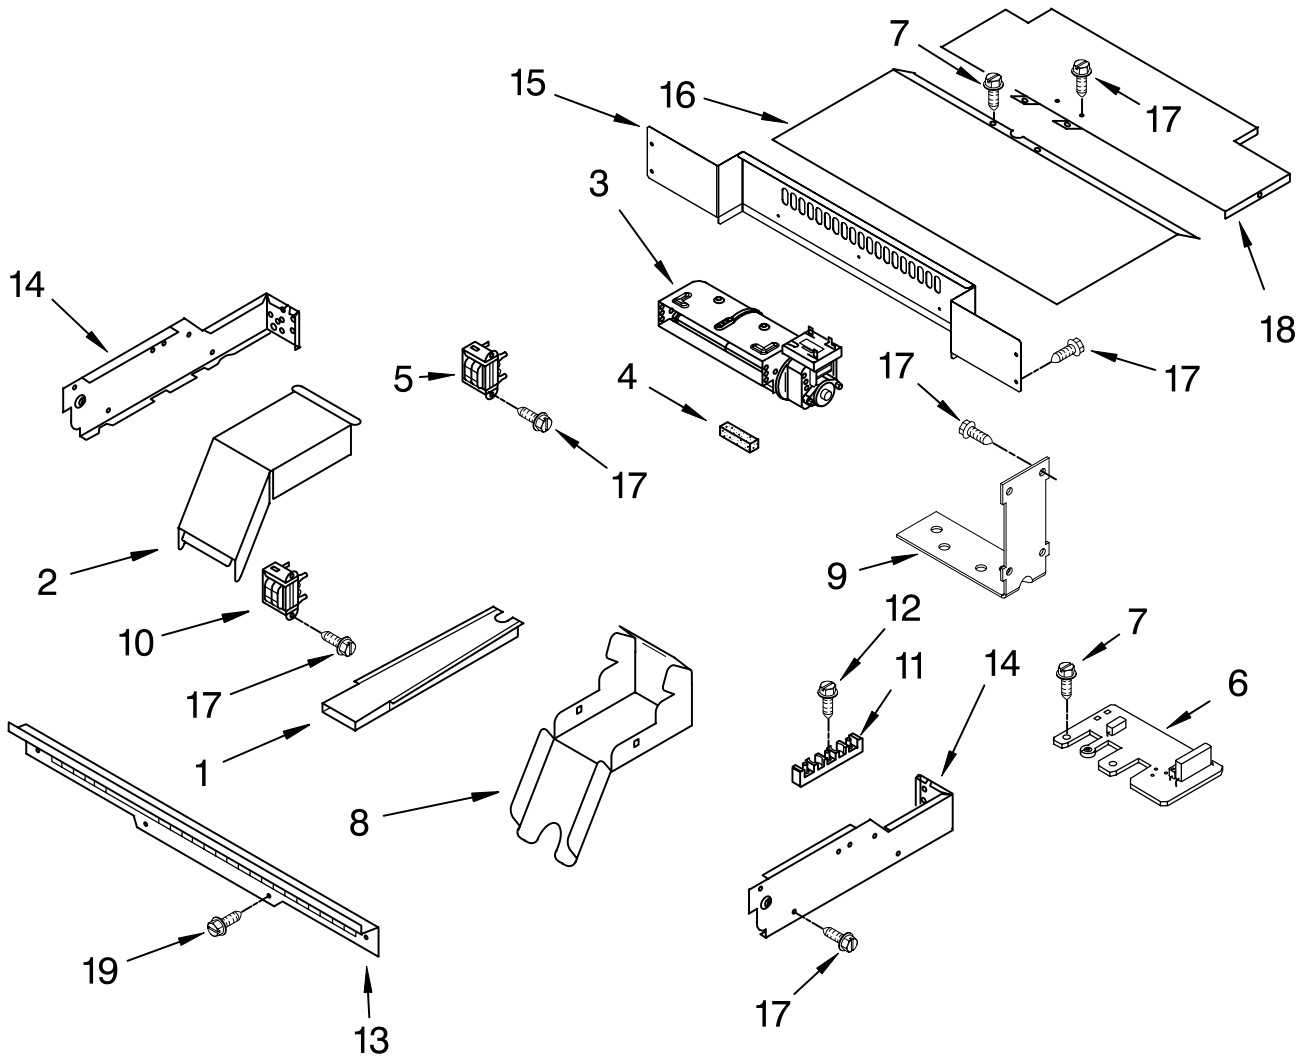

FOR ORDERING INFORMATION REFER TO PARTS PRICE LIST

OVEN DOOR PARTS

For Models: KEBC167MSS02
(Stainless)

Illus. No.	Part No.	DESCRIPTION	Illus. No.	Part No.	DESCRIPTION	Illus. No.	Part No.	DESCRIPTION
1	8300152	Door Liner	8	3400832	Screw	15	8302092	Bracket(2nd Glass)
2		Hinge, Door	9	4448520	Bumper, Door	16	8302094	Bracket(3rd Glass)
	9760579	Right (Orange)	10	4449809	Screw	19	8301089	Shield, Heat
	9760580	Left (Orange)	12	8302468	Door Glass, Assy	20	8300190	Retainer, Glass
3	4449259	Glass, Inner	13	9760548	Door Handle	21	8300153	Seal, Door Top
4	8300797	Insulation, Door	14		Bracket, Handle	23		Retainer, Clip
5	4449743	Screw		4455803	Right		4451432	Stainless Model
6	3196184	Screw		4455804	Left			
7	4449263	Glass, Inner						

FOR ORDERING INFORMATION REFER TO PARTS PRICE LIST

TOP VENTING PARTS

For Models: KEBC167MSS02
(Stainless)

Illus. No.	Part No.	DESCRIPTION
1	4451759	Vent, Exhaust
2	4455178	Elbow, Vent-Top
3	8300223	Blower 60MM
4	4451758	Block, Foam
5	9760588	Transformer, Light
6	4451985	Suppressor
7	3400080	Screw
8	4455177	Elbow, Vent-Bottom

Illus. No.	Part No.	DESCRIPTION
9	4455352	Bracket, Blower
10	8300642	Transformer, Control
11	4449868	Block, Terminal
12	3400080	Screw
13	8301778	Vent, (Control Panel)

Illus. No.	Part No.	DESCRIPTION
14		Side, Control Top
	4451597	Right
	4451598	Left
15	8302583	Back, Control
16	8301223	Cover, Top Rear
17	4449809	Screw
18	8301222	Cover, Top Front
19	4450038	Screw