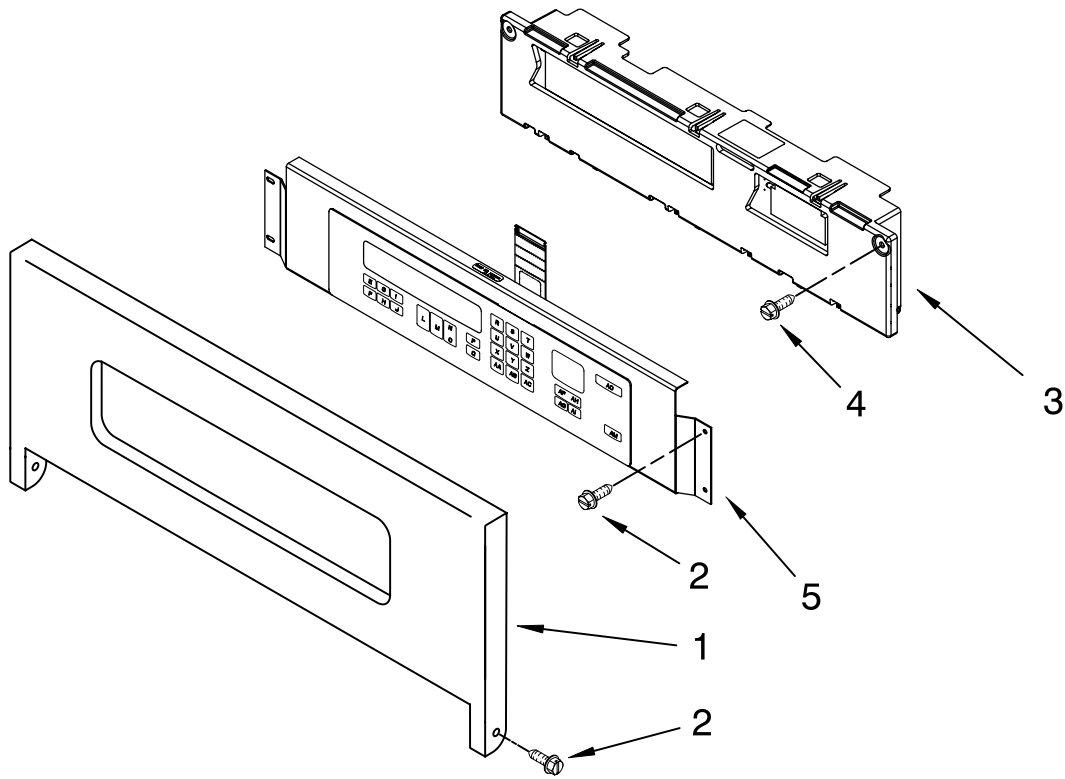

OVEN PARTS
For Models: KEBC167MSS02
(Stainless)

36" BUILT-IN
ELECTRIC OVEN
THERMAL CONVECTION

FOR ORDERING INFORMATION REFER TO PARTS PRICE LIST

OVEN PARTS

For Models: KEBC167MSS02
(Stainless)

Illus. No.	Part No.	DESCRIPTION	Illus. No.	Part No.	DESCRIPTION	Illus. No.	Part No.	DESCRIPTION
1		Literature Parts	4	9760749	Bumper, Door	23	4449154	Screw
	8304426	Installation Instructions	5	4452490	Spacer, Foam	24	4452152	Bracket, Mounting
	8304459	Use & Care Guide	6	694091	Screw	25	4455641	Side, Chassis
		Tech Sheet (Oven)	7	8301784	Top Chassis	26	8302199	Back, Chassis
	8304480	English	8		Deflector, Vent	27		Liner, Oven (Not serviceable)
	8304481	French		4452489	Stainless	28	3400832	Screw
	8303946	Installation/ Undercounter	9	4452158	Tube, Vent	29	4455636	Sensor
		Easy Set Guide	10	4452163	Lens, Light	30		Bracket, Deflector
	4449264	English	11	4448972	Oven Light Assy		8302338	Right
	4448687	French	12	4452164	Bulb, Light		8302339	Left
		Safer Cooking Tips	13	8300154	Insulation, Bottom Vent	31	3400805	Screw
	3191638	English	14	9760757	Frame, Front	33	8301780	Deflector, Vent
	9759133	French	15	8300142	Gasket, Door	37	9759243	Thermostat (120c)
2		Trim, Side (Stainless Only)	16	4449743	Screw	43	8302327	Base, Chassis
	4452079	Right	17	3196176	Screw	49	4448933	Retainer, Gasket
	4452080	Left	18	4449040	Screw	50	4451747	Cover, Back
3		Hinge Receiver	19	8300184	Support, Insulation	51	4449809	Screw
	4455606	Right	20	4451605	Cap, Spacer	53	4449845	Support, Bracket
	4455605	Left	21		Rail, Side	55	8301229	Trim, Bottom
				4450579	Right Side	FOLLOWING PARTS NOT ILLUSTRATED		
				4450580	Left Side			
			22	9760888	Latch, Motorized			
INSULATION								
8300158 Insulation, Wrap								
8300159 Insulation, Back								

FOR ORDERING INFORMATION REFER TO PARTS PRICE LIST

CONTROL PANEL PARTS

For Models: KEBC167MSS02
(Stainless)

Illus. No.	Part No.	DESCRIPTION
1	8302595	Panel, Control
2	3400832	Screw
3	8302322	Control Assembly
4	4449745	Screw
5	8302764	Switch, Membrane