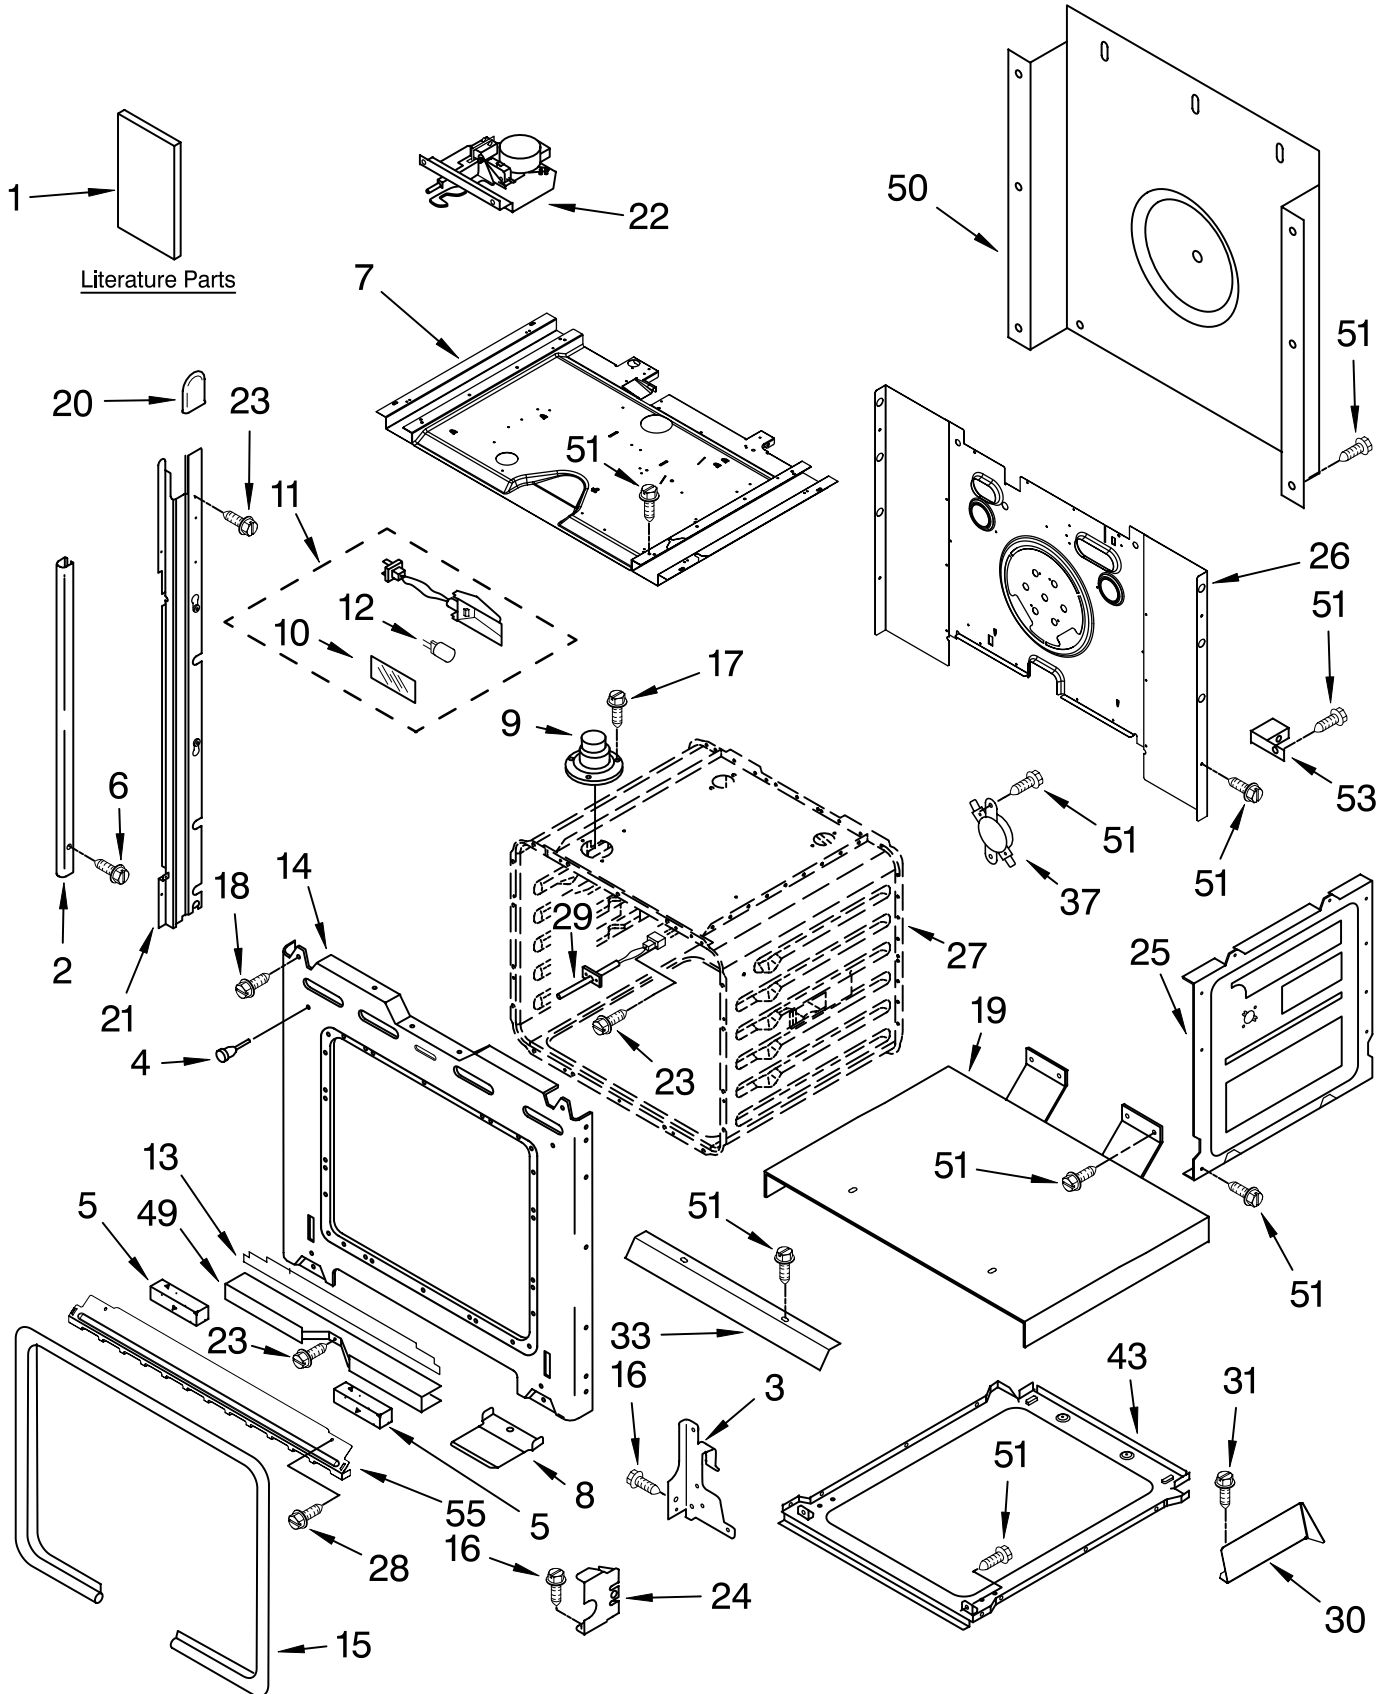

OVEN PARTS
For Models: KEBC167MSS02
(Stainless)

36" BUILT-IN
ELECTRIC OVEN
THERMAL CONVECTION

FOR ORDERING INFORMATION REFER TO PARTS PRICE LIST

OVEN PARTS

For Models: KEBC167MSS02
(Stainless)

Illus. No.	Part No.	DESCRIPTION	Illus. No.	Part No.	DESCRIPTION	Illus. No.	Part No.	DESCRIPTION
1		Literature Parts	4	9760749	Bumper, Door	23	4449154	Screw
	8304426	Installation Instructions	5	4452490	Spacer, Foam	24	4452152	Bracket, Mounting
	8304459	Use & Care Guide	6	694091	Screw	25	4455641	Side, Chassis
		Tech Sheet (Oven)	7	8301784	Top Chassis	26	8302199	Back, Chassis
	8304480	English	8		Deflector, Vent	27		Liner, Oven (Not serviceable)
	8304481	French		4452489	Stainless	28	3400832	Screw
	8303946	Installation/ Undercounter	9	4452158	Tube, Vent	29	4455636	Sensor
		Easy Set Guide	10	4452163	Lens, Light	30		Bracket, Deflector
	4449264	English	11	4448972	Oven Light Assy		8302338	Right
	4448687	French	12	4452164	Bulb, Light		8302339	Left
		Safer Cooking Tips	13	8300154	Insulation, Bottom Vent	31	3400805	Screw
	3191638	English	14	9760757	Frame, Front	33	8301780	Deflector, Vent
	9759133	French	15	8300142	Gasket, Door	37	9759243	Thermostat (120c)
2		Trim, Side (Stainless Only)	16	4449743	Screw	43	8302327	Base, Chassis
	4452079	Right	17	3196176	Screw	49	4448933	Retainer, Gasket
	4452080	Left	18	4449040	Screw	50	4451747	Cover, Back
3		Hinge Receiver	19	8300184	Support, Insulation	51	4449809	Screw
	4455606	Right	20	4451605	Cap, Spacer	53	4449845	Support, Bracket
	4455605	Left	21		Rail, Side	55	8301229	Trim, Bottom
				4450579	Right Side	FOLLOWING PARTS NOT ILLUSTRATED		
				4450580	Left Side			
			22	9760888	Latch, Motorized			
INSULATION								
8300158 Insulation, Wrap								
8300159 Insulation, Back								

FOR ORDERING INFORMATION REFER TO PARTS PRICE LIST

CONTROL PANEL PARTS

For Models: KEBC167MSS02
(Stainless)

Illus. No.	Part No.	DESCRIPTION
1	8302595	Panel, Control
2	3400832	Screw
3	8302322	Control Assembly
4	4449745	Screw
5	8302764	Switch, Membrane