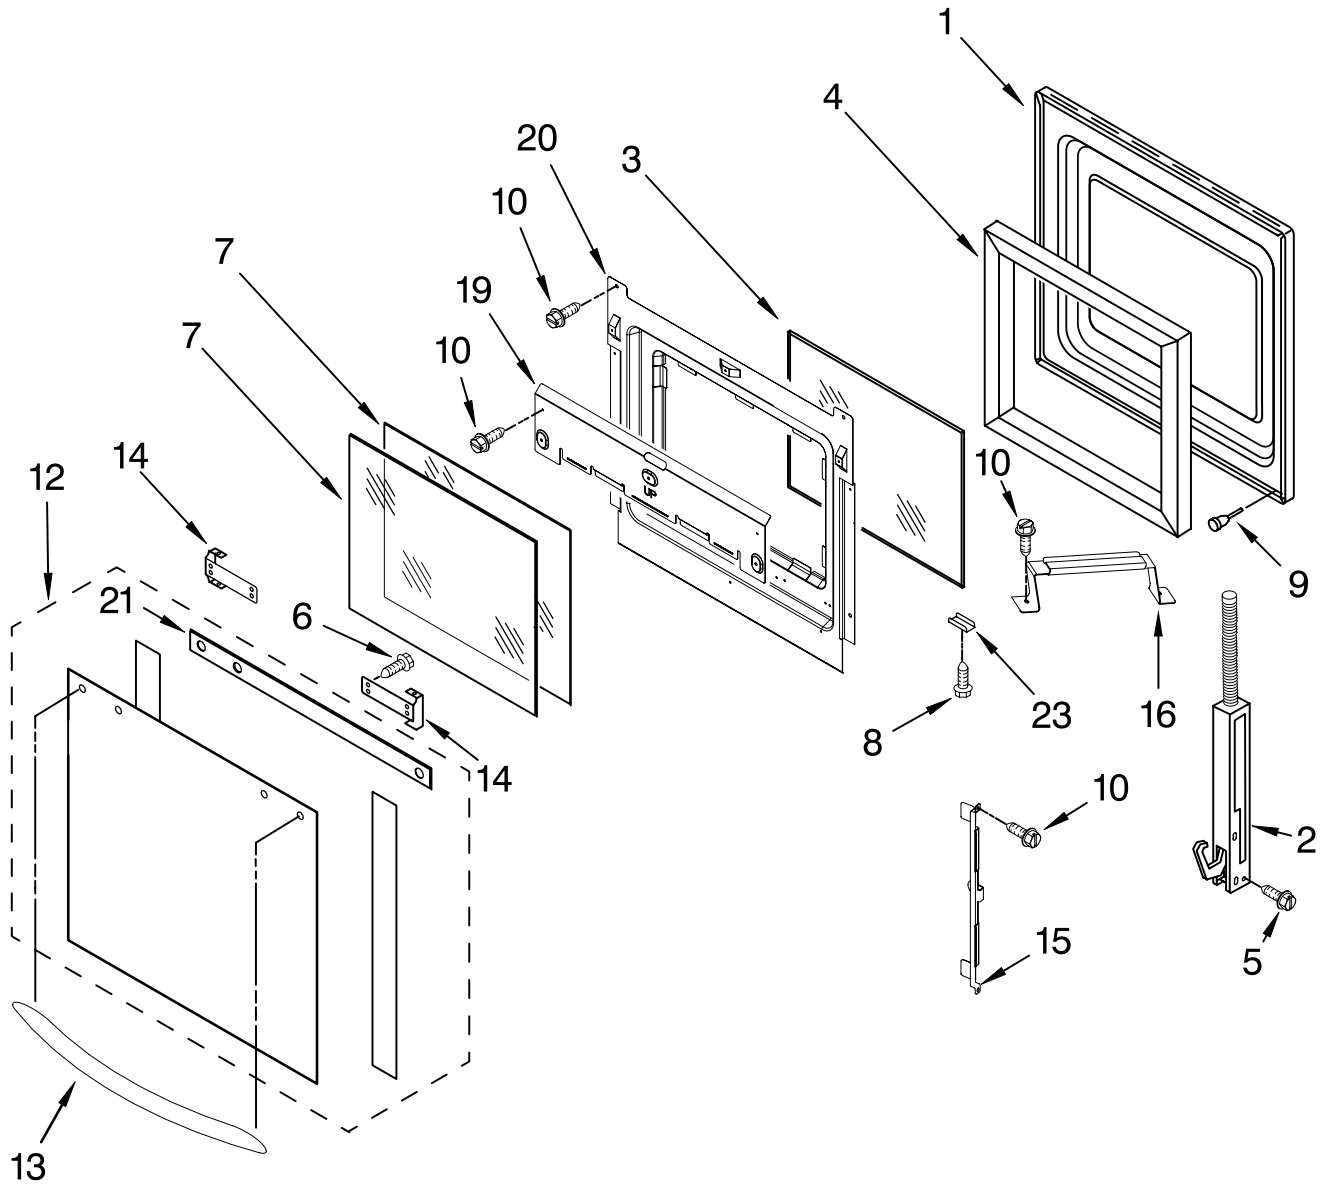

FOR ORDERING INFORMATION REFER TO PARTS PRICE LIST

CONTROL PANEL PARTS

For Models: KEBC167MSS02
(Stainless)

Illus. No.	Part No.	DESCRIPTION
1	8302595	Panel, Control
2	3400832	Screw
3	8302322	Control Assembly
4	4449745	Screw
5	8302764	Switch, Membrane

FOR ORDERING INFORMATION REFER TO PARTS PRICE LIST

INTERNAL OVEN PARTS

For Models: KEBC167MSS02
(Stainless)

Illus. No.	Part No.	DESCRIPTION
1	9760774	Element, Broil
2	4449154	Screw
3	4457277	Grill, Broiler
4	4457276	Pan, Broiler
5	3181534	Rack, Roasting
6	8300796	Rack, Oven
7	9760770	Element, Bake
8	4449809	Screw
9	9760769	Element, Convection
10	9755543	Jack, Meat Probe
11	4448882	Lock Washer
12	9755546	Nut
13	4451583	Motor, Convection
14	4452226	Blade, Fan
15	8300799	Tray, Bake
16	4452227	Nut
17	8300800	Cover, Bake Tray
18	9755542	Probe, Meat
19	4448418	Cover, Fan

FOR ORDERING INFORMATION REFER TO PARTS PRICE LIST

OVEN DOOR PARTS

For Models: KEBC167MSS02
(Stainless)

Illus. No.	Part No.	DESCRIPTION	Illus. No.	Part No.	DESCRIPTION	Illus. No.	Part No.	DESCRIPTION
1	8300152	Door Liner	8	3400832	Screw	15	8302092	Bracket(2nd Glass)
2		Hinge, Door	9	4448520	Bumper, Door	16	8302094	Bracket(3rd Glass)
	9760579	Right (Orange)	10	4449809	Screw	19	8301089	Shield, Heat
	9760580	Left (Orange)	12	8302468	Door Glass, Assy	20	8300190	Retainer, Glass
3	4449259	Glass, Inner	13	9760548	Door Handle	21	8300153	Seal, Door Top
4	8300797	Insulation, Door	14		Bracket, Handle	23		Retainer, Clip
5	4449743	Screw		4455803	Right		4451432	Stainless Model
6	3196184	Screw		4455804	Left			
7	4449263	Glass, Inner						