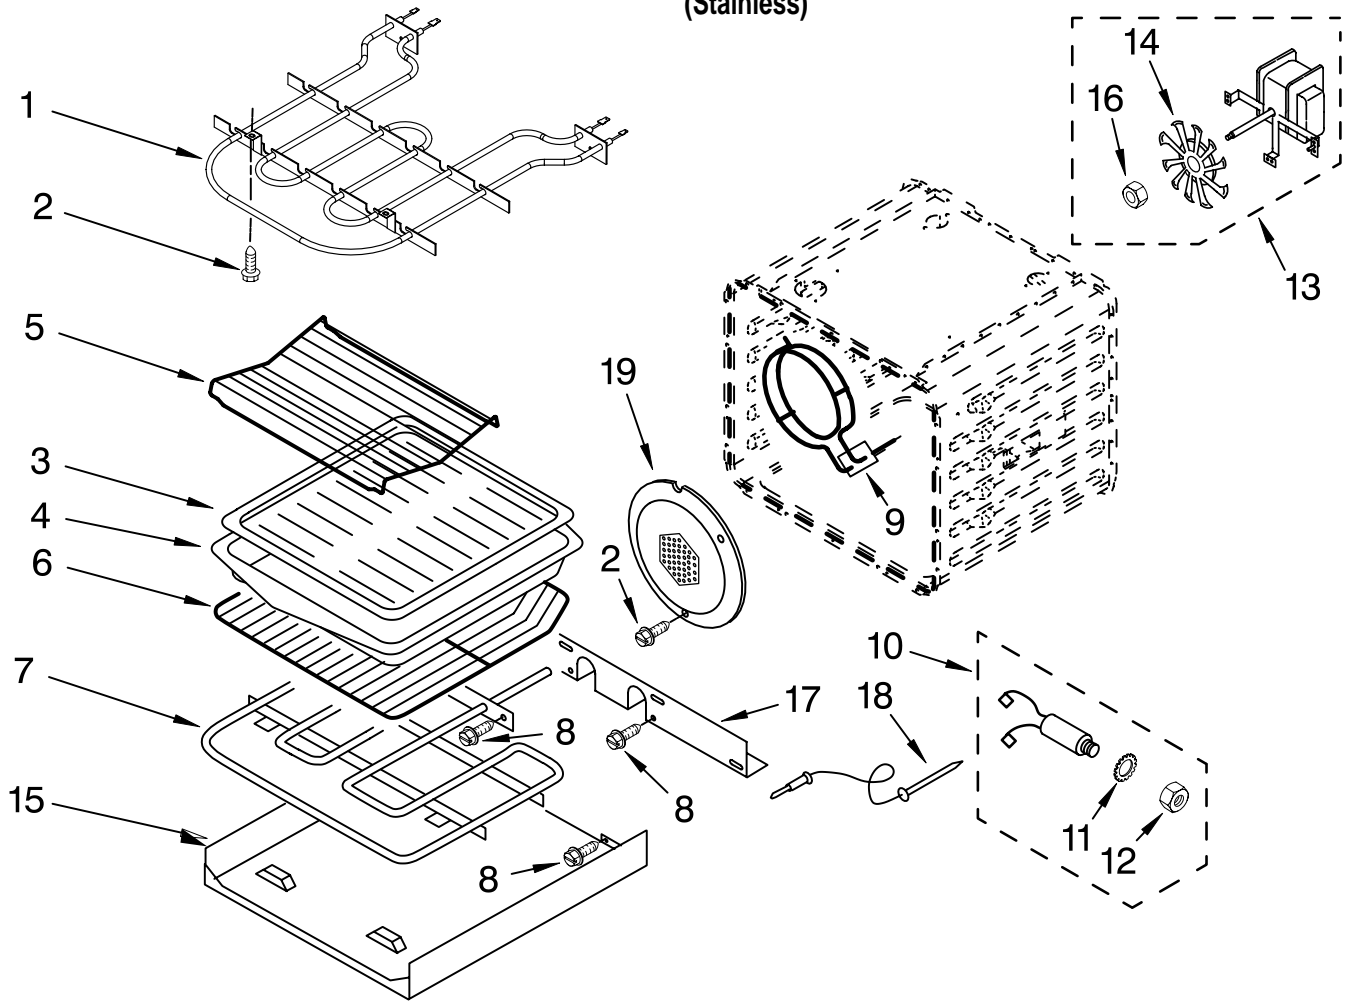

FOR ORDERING INFORMATION REFER TO PARTS PRICE LIST

CONTROL PANEL PARTS

For Models: KEBC167MSS02
(Stainless)

Illus. No.	Part No.	DESCRIPTION
1	8302595	Panel, Control
2	3400832	Screw
3	8302322	Control Assembly
4	4449745	Screw
5	8302764	Switch, Membrane

FOR ORDERING INFORMATION REFER TO PARTS PRICE LIST

INTERNAL OVEN PARTS

For Models: KEBC167MSS02
(Stainless)

Illus. No.	Part No.	DESCRIPTION
1	9760774	Element, Broil
2	4449154	Screw
3	4457277	Grill, Broiler
4	4457276	Pan, Broiler
5	3181534	Rack, Roasting
6	8300796	Rack, Oven
7	9760770	Element, Bake
8	4449809	Screw
9	9760769	Element, Convection
10	9755543	Jack, Meat Probe
11	4448882	Lock Washer
12	9755546	Nut
13	4451583	Motor, Convection
14	4452226	Blade, Fan
15	8300799	Tray, Bake
16	4452227	Nut
17	8300800	Cover, Bake Tray
18	9755542	Probe, Meat
19	4448418	Cover, Fan