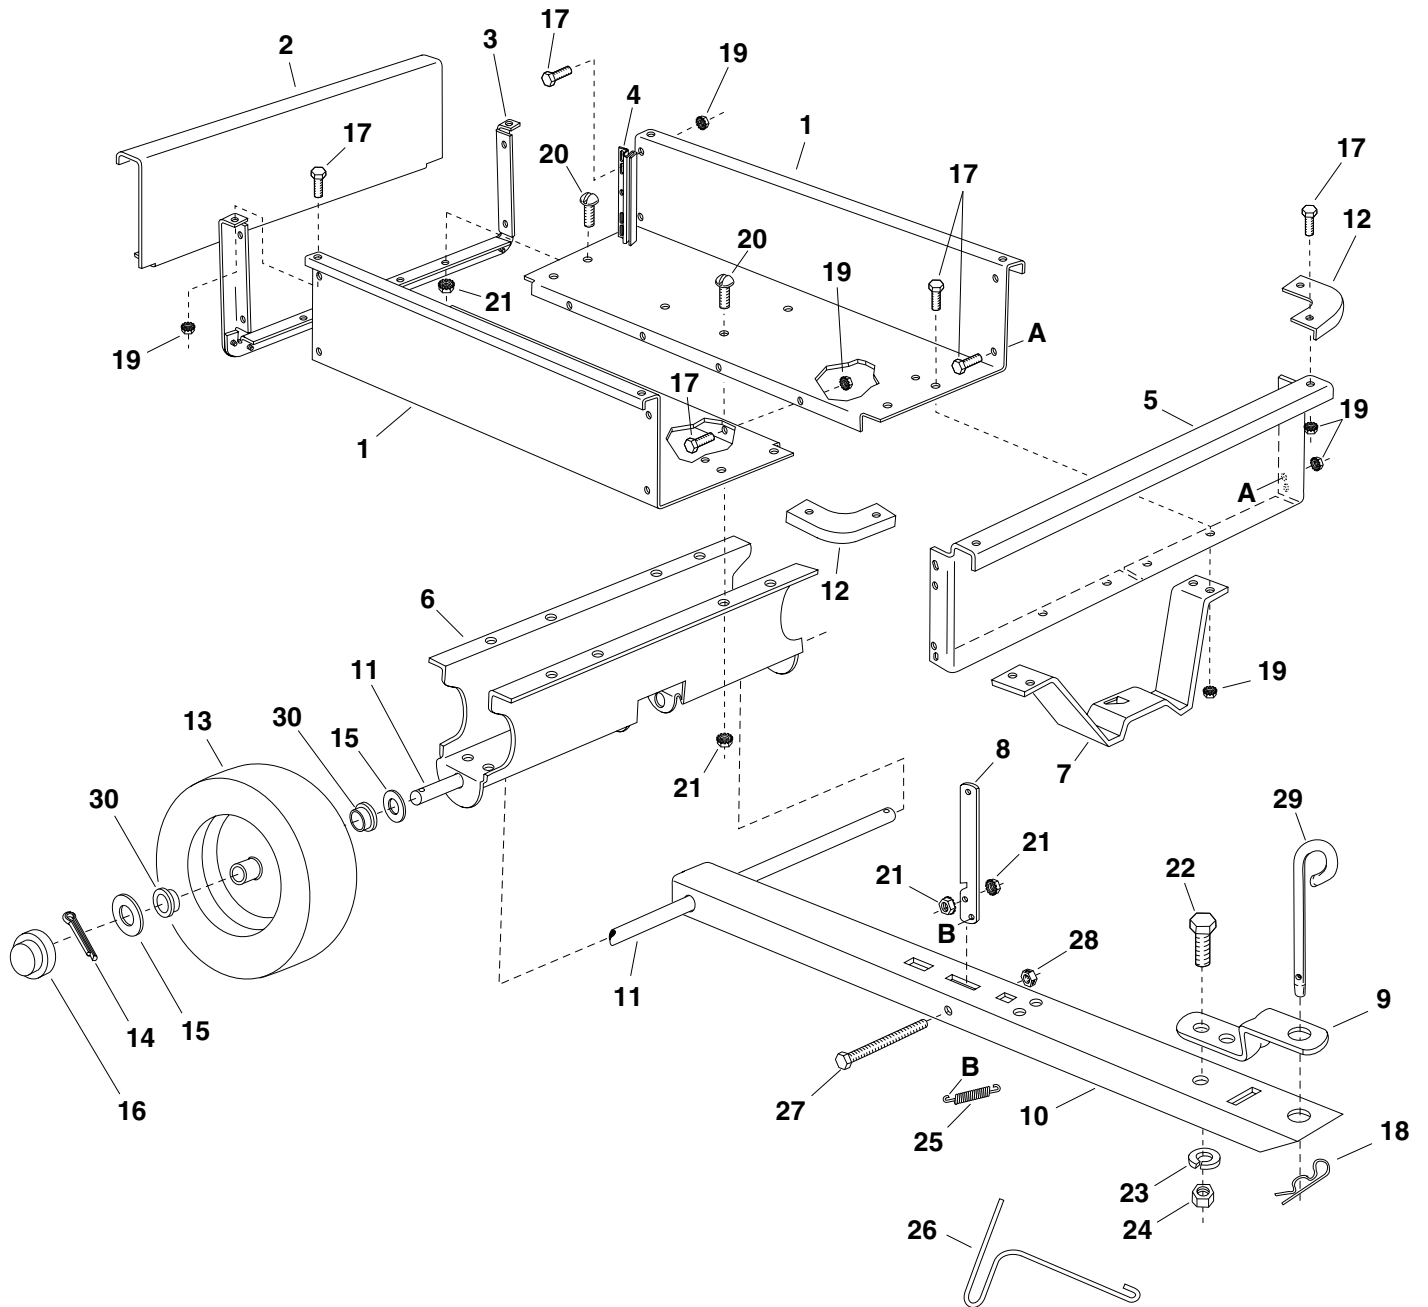

REPAIR PARTS FOR UTILITY CARTS MODEL NO'S. 45-01841, 45-02401 & 190-425A

REPAIR PARTS LIST FOR UTILITY CARTS MODEL NO'S. 45-01841, 45-02401 & 190-425A

REF. NO.	PART NO.	DESCRIPTION	45-02401	45-01841 190-425A
1	24096	Cart Body	2	----
	23984	Cart Body	----	2
2	23504	Tailgate	1	1
3	62457	Tailgate Reinforcement Bracket	1	1
4	23548	Tailgate Guide	2	2
5	23490	Front Panel	1	1
6	23487	Wheel Support	1	1
7	24497	Latch Stand Bracket	1	1
8	24498	Latch Lock Lever	1	1
9	23014	Hitch Bracket	1	1
10	24750	Draw Bar Tongue	1	----
	24756	Draw Bar Tongue	----	1
11	24897	Axle, 1" Dia.	1	1
12	23484	Front Corner Cap	2	2
13	43594	Wheel, 16/6.5" x 8.00	2	2
14	43093	Cotter Pin, 1/8" Dia. x 1-1/2" *	2	2
15	43601	Washer, Flat 1" *	4	4
16	43014	Hub Cap	2	2
17	43175	Hex Bolt, 1/4-20 x 1/2" *	23	24
18	43343	Hair Cotter Pin, 1/8 (#4) *	1	1
19	46978	Hex Nut, 1/4-20 (SEMS)	23	24
20	43814	Truss Hd. Bolt, 5/16-18 x 3/4" Lg. *	12	12
21	46980	Hex Nut, 5/16-18 (SEMS)	14	14
22	43001	Hex Bolt, 3/8-16 x 1" Lg. *	1	1
23	43003	Lock Washer, 3/8" *	1	1
24	43015	Hex nut, 3/8-16 *	1	1
25	47408	Extension Spring	1	1
26	47622	Spring Puller Tool	1	1
27	47407	Hex Bolt, 5/16-18 x 3-3/4" *	1	1
28	43064	Hex Lock Nut, 5/16-18 *	1	1
29	23353	Hitch Pin	1	1
30	44488	Wheel Bearing	4	4
	48452	Owner's Manual	1	1