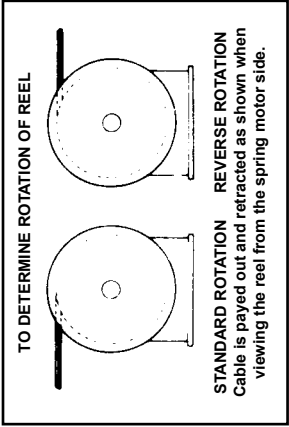

Gleason Reel Corp.
600 South Clark Street
Mayville, WI 53050
Phone: 920-387-4120
Fax: 920-387-4189
www.hubbell-gleason.com