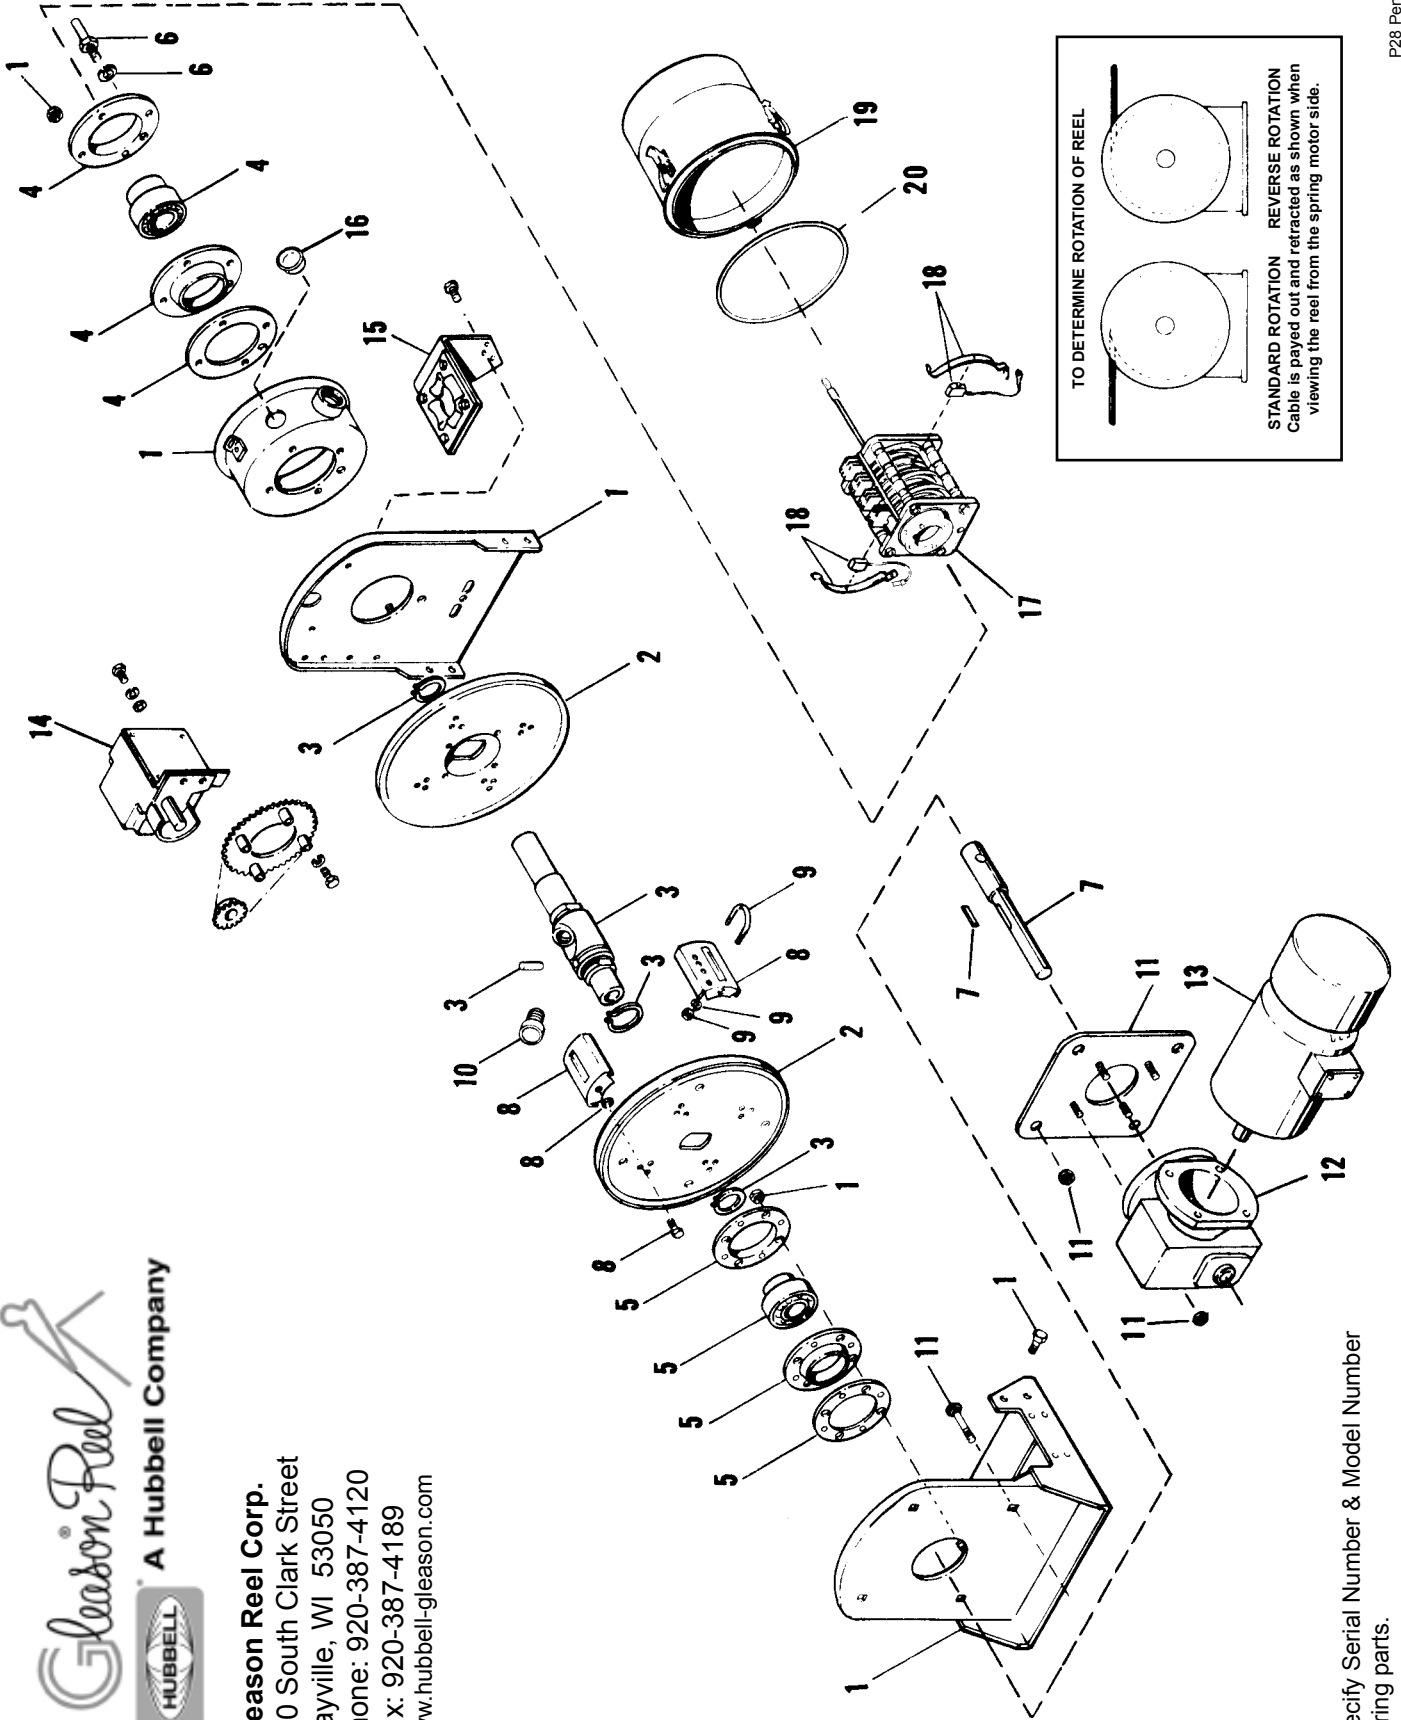

Gleason Reel Corp.
600 South Clark Street
Mayville, WI 53050
Phone: 920-387-4120
Fax: 920-387-4189
www.hubbell-gleason.com

P28 ELECTRIC CABLE REEL REPLACEMENT PARTS

ITEM	PART NO.	DESCRIPTION	QTY.		
1	012395	Frame Assembly	1		
		Frame Weldment	1		
		Vertical Frame	1		
		Collector Entrance Assembly	1		
		"Taptite" Screw, .31 - 18 x .62	4		
		Lockwasher .31	4		
		ESNA Nut .31 - 18	8		
		2	012408	Discs	1
		Disc - Drive End	1		
		Disc - Collector End	1		
3	012398	Main Shaft Assembly	1		
		Main Shaft	1		
		Stub Shaft Drive Pin	1		
		Retaining Ring	1		
		Retaining Ring	2		
4	012402	Bearing Kit - 2" Bore	1		
		Bearing - 2" Bore	1		
		Housing	1		
		Housing	1		
		Gasket	1		
5	012401	Bearing Kit - 1 3/4" Bore	1		
		Bearing 1 3/4" Bore	1		
		Housing	2		
		Gasket	1		
6	012456	Drive Stud Kit	1		
		Drive Stud Assembly	1		
		Lockwasher .44	1		
7	015745	Stub Shaft, .25 HP & .50 HP	1		
		Stub Shaft	1		
		Key	1		
	015746	Stub Shaft, .75 HP & 1.50 HP	1		
8	012418	Wrapper Kit - 7" Wide, 8" to 14" Dia.	1		
		Drum Wrapper 7.00	3		
		Drum Wrapper (Clamp)	1		
		Lockwasher .31	8		
			Hex. Hd. Capscrew .31 - 18 x .50	8	
	012419	Wrapper Kit - 7" Wide 15" to 20" Dia.	1	1	
			Drum Wrapper 7.00	6	
			Drum Wrapper (Clamp)	2	
Lockwasher .31			16		
		Hex. Hd. Capscrew .31 - 18 x .50	16		
9	012444	Cable Clamp Kit - .38 - .74 Dia. Cable	1		
		U-Bolt	1		
		Lockwasher .25	2		
		Nut Fin Hex. .25 - 20	2		
		012445	Cable Clamp Kit - .75 - 1.111 Dia. Cable	1	
012446	Cable Clamp Kit - 1.12 - 1.50 Dia. Cable	1			
10	012459	Cable Connector .38 - .50 Cable Dia.	1		
		012460	Cable Connector .50 - .62 Cable Dia.	1	
		012461	Cable Connector .62 - .75 Cable Dia.	1	
		012462	Cable Connector .75 - .88 Cable Dia.	1	
		012463	Cable Connector .88 - 1.00 Cable Dia.	1	
		012464	Cable Connector 1.00 - 1.12 Cable Dia.	1	
		016465	Cable Connector 1.12 - 1.25 Cable Dia.	1	
		016466	Cable Connector 1.25 - 1.38 Cable Dia.	1	
		016467	Cable Connector 1.38 - 1.50 Cable Dia.	1	
11	015747	Adapter Plate Kit, .25 HP	1		
		Adapter Plate	1