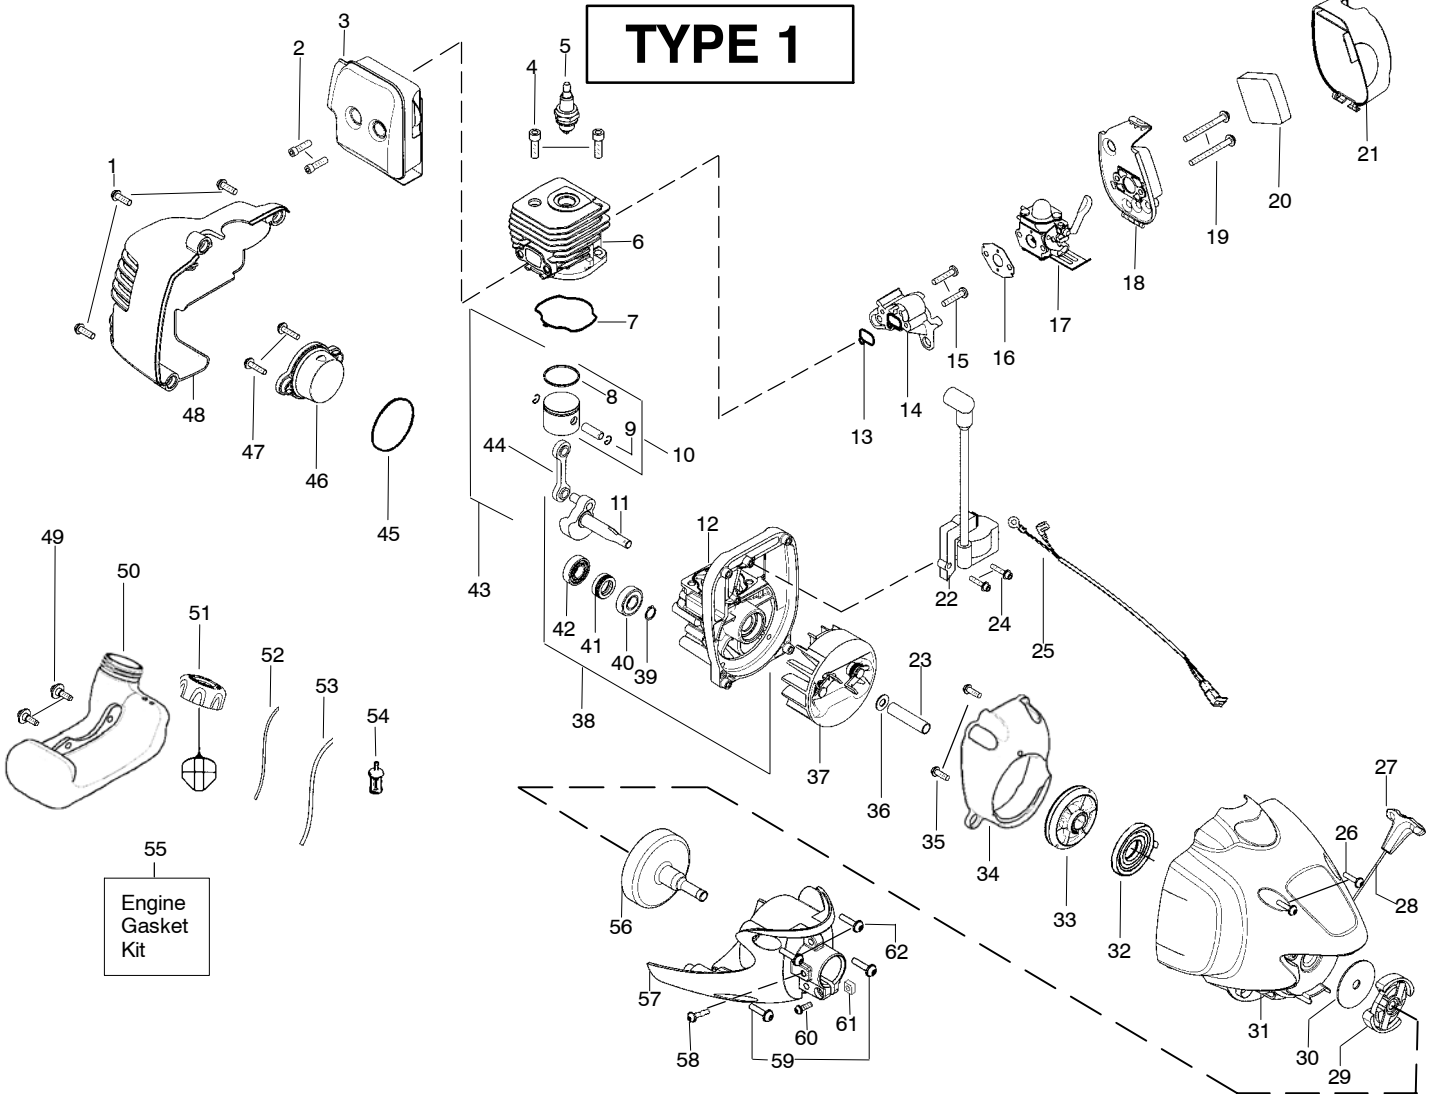

Ref.	Part No.	Description	Ref.	Part No.	Description	Ref.	Part No.	Description
1.	530015880	Screw	21.	530057545	Cover-Air Box	44.	530069945	Kit-Conn. Rod
2.	530058982	Bolt-Muffler	22.	530035505	Ignition Module	45.	530071750	O-Ring-C'case (kit)
3.	530057538	Assy-Muffler/Shield (Incl. 2)	23.	530059758	Spacer-Flywheel	46.	530057954	Assy-Plug (incl.45)
4.	530015953	Screw-Cylinder	24.	530016357	Screw	47.	530016386	Screw
5.	952030249	Spark Plug (RCJ 6Y)	25.	545015601	Assy-Switch wire	48.	530057539	Shroud-Rear
6.	530012541	Cylinder	26.	530016386	Screw	49.	530016445	Retainer-Tank
7.	530071750	Seal-Cyl/Carb. (kit)	27.	530054834	Handle-Starter	50.	545103702	Assy-Fuel Tank (incl. filter, lines & fuel cap)
8.	530055120	Piston Ring	28.	545050409	Kit - Rope	51.	530057973	Assy-Fuel Cap
9.	530015162	Retainer-Piston Pin	29.	530055122	Assy-Clutch	52.	530069247	Kit-Fuel Line (Small)
10.	530071833	Kit - Piston (Incl. 8, 9)	30.	530094189	Washer-Clutch	53.	530069216	Kit-Fuel Line (Large)
11.	530012579	Assy-Crankshaft	31.	545016004	Assy.-Fan Hsg	54.	530095646	Assy-Fuel Pickup
12.	530012582	Assy-Crankcase (Incl. 40,41,42)	32.	545054901	Spring-Starter	55.	530071750	Kit-Engine Gasket (Incl. 7,13,16,45)
13.	530071750	Seal-Cyl/Carb. (kit)	33.	545050407	Kit-Starter Pulley	56.	530150247	Assy-Clutch Drum
14.	530057547	Adapter-Carb.	34.	545080601	Baffle	57.	545077301	Assy-Clutch Cover (Incl. 60,61)
15.	530016441	Screw	35.	530015880	Screw	58.	530016319	Screw-Align
16.	530071750	Gasket-Carb. (kit)	36.	530016463	Washer-Clutch Flat	59.	530015772	Screw
17.	530071811	Kit-Carb.(C1U-W19)	37.	530039243	Assy-Flywheel	60.	530016381	Screw 12-24
(Note: Repair kits are not available for this carburetor)			38.	530071951	Assy-C'case & C'shaft	61.	530016382	Nut 12-24
18.	545077501	Air Box	39.	530015941	Retain. Ring-C'shaft	62.	530015814	Screw
19.	530016429	Screw	40.	530055728	Outer Bearing	Not Shown		
20.	530036575	Foam-Air Filter	41.	530019264	Seal-C'shaft	530058709	Bulb-Purge	
			42.	530032125	Inner Bearing			
			43.	530071785	Kit-piston/rod (Incl. 10,44)			

✓ = NEW PART NUMBER FOR THIS IPL   * = REFER TO THE SERVICE REFERENCE INDICATED FOR MORE INFORMATION. (LOCATED AT END OF IPL)