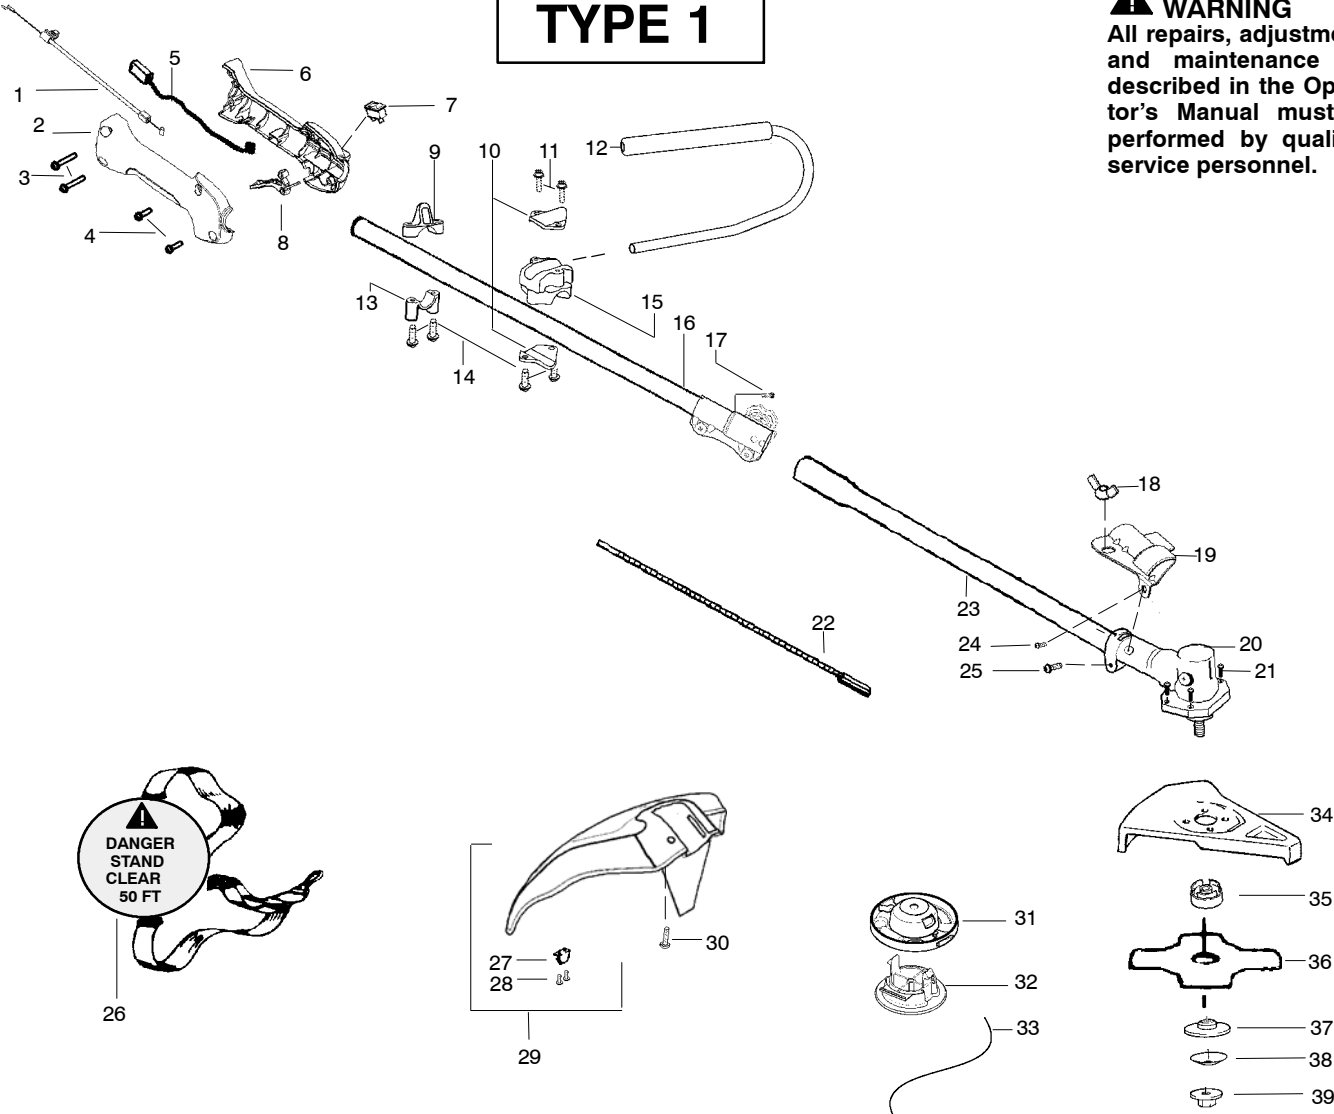

TYPE 1

⚠ WARNING
 All repairs, adjustments and maintenance not described in the Operator's Manual must be performed by qualified service personnel.

Ref.	Part No.	Description	Ref.	Part No.	Description	Ref.	Part No.	Description
1.	530059759	Assy.-Throttle Cable	17.	530016344	Screw	35.	530095815	Dust cup
2.	530057541	Hsg.-Throttle-right	18.	530016152	Wingnut	36.	952711584	Accy.-Weed Blade
3.	530016406	Screw	19. ↗	545150701	Bracket-Shield	37.	530095816	Washer
4.	530015814	Screw	20	530096100	Gearbox	38.	530016240	Washer-Belleville
5.	530054183	Assy-Wire	21.	530016312	Screw	39.	530015793	Nut-Flange
6.	530059760	Hsg.-Throttle-left	22.	530096218	Shaft-Flex (lower)			
7.	530069572	Kit-Switch	23.	530071789	Assy-Lower Shaft			
8.	545077601	Trigger-Throttle	24.	530015775	Screw			
9.	530057986	Clamp-Harness (upper)	25.	530016014	Screw			
10.	530058563	Clamp-Bracket	26.	530094408	Shoulder Strap			
11.	530015886	Screw	27.	530052286	Limiters-Line			
12.	530071974	Assy.-Handlebar (incl. grip, cap, decal)	28.	530015814	Screw			
13.	530057987	Clamp-Harness (lower)	29.	530071997	Kit-Shield Assy. (incl. 27, 28)			
14.	530015940	Screw	30.	530015820	Bolt			
15.	545024501	Clamp-Handlebar	31.	545049401	Head-Fixed line			
16.	530071791	Kit-Upper Shaft (Incl. Flex and clamp)	32.	545049501	Cap-Fixed Line			
			33.	952711635	Accy-Line (12 pcs.)			
			34.	530071383	Kit-Metal Shield			
								Not Shown
						↗	545186784	Operator Manual
						↗	545176003	Decal-Shaft Warning
							530056335	Decal-Blade Direction
							530031159	Wrench-Hex 5/32"
						↗	545167703	Decal-Upper Shaft Warning