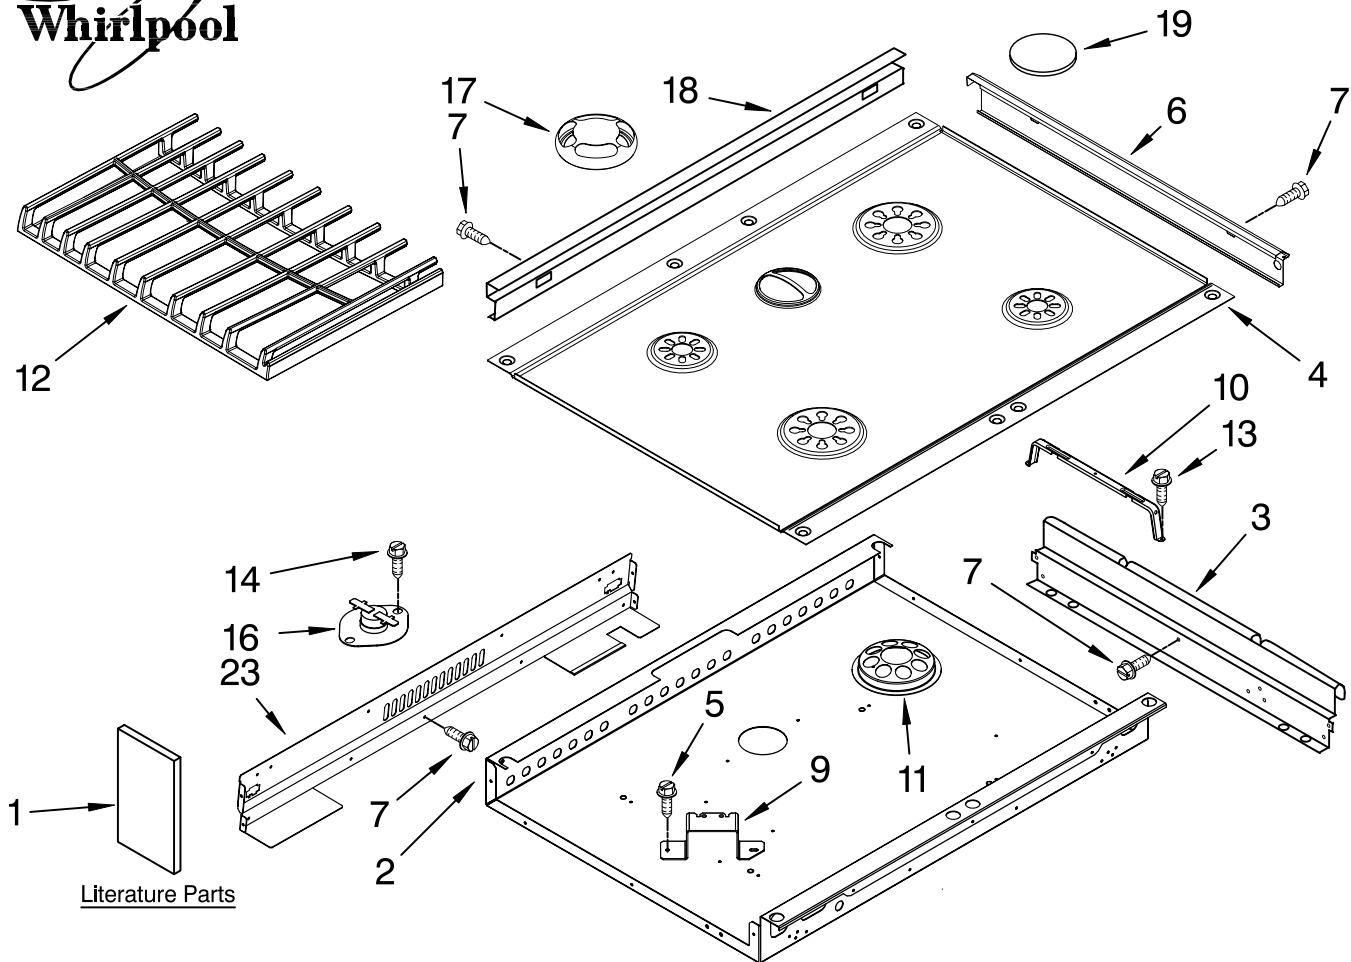

COOKTOP PARTS

For Models: GW395LEPB04, GW395LEPQ04, GW395LEPT04, GW395LEPS04
(Black) (White) (Biscuit) (S.Steel)

30" Slide-In
GAS OVEN
NON-CONV

Literature Parts

Illus. No.	Part No.	DESCRIPTION	Illus. No.	Part No.	DESCRIPTION	Illus. No.	Part No.	DESCRIPTION	
1		Literature Parts	7	3196537	Screw	17		Vent, Center	
	9761413	Installation Instructions	9	3192811	Bracket, Burner		9760224BL	Black	
	W10086240	Use & Care Guide	10	9756821	Support, Wiring		9760224WH	White	
	9761386	Tech Sheet	11		Dome Cap, Vent		9760224BT	Biscuit	
	9757680	Anti-Tip Instruct.		9760225BL	Black	18		Trim, Extension	
	3191638	Safe Cooking Tips		9760225WH	White		9760520WH	White	
	9759133	Safe Cooking Tips		9760225BT	Biscuit		9760520BT	Biscuit	
2	9759523	Burner Box	12		Grate, Burner		9760520BL	Black	
3	4454023	Bracket, Mounting		9759756BL	Black (RH)		9760520SS	S.Steel	
4		Cooktop		9759756EP	Espresso (RH)	19		Cap, Burner	
	W10005960	Biscuit		9759756MG	Mouse Grey (RH)		14K (LF)		
	W10005970	White		9759755BL	Black (LH)		9753939GB	Black	
	W10005980	Black		9759755EP	Espresso (LH)		9753939EP	Espresso	
5	3400843	Screw		9759755MG	Mouse Grey (LH)		9753939GS	Mouse Grey	
6		Trim-CkTop, SI	13	4449809	Screw			12.5K (RR)	
	9759531WH	White LH	14	3196160	Screw		3191904	Black	
	9759531BT	Biscuit LH	16	9759944	Thermostat (60c)		3191905	Mouse Grey	
	9759531BL	Black LH					8273345	Espresso	
	9759531SS	S.Steel LH						6K (RF, LR)	
	9759530WH	White RH					3191898	Black	
	9759530BT	Biscuit RH					3191899	Mouse Grey	
	9759530BL	Black RH					8273343	Espresso	
	9759530SS	S.Steel RH					23	9759629	Cover, Cktp Rear

FOR ORDERING INFORMATION REFER TO PARTS PRICE LIST

CONTROL PANEL PARTS

For Models: GW395LEPB04, GW395LEPQ04, GW395LEPT04, GW395LEPS04
 (Black) (White) (Biscuit) (S.Steel)

Illus. No.	Part No.	DESCRIPTION
1		Control Panel
	9762268WH	White
	9762268BT	Biscuit
	9762268BL	Black
	9762268SS	S.Steel
3	9760013	Control, Migration
4	9757119	Bracket, Console
5	3196537	Screw
6	9759731	Bracket, Control