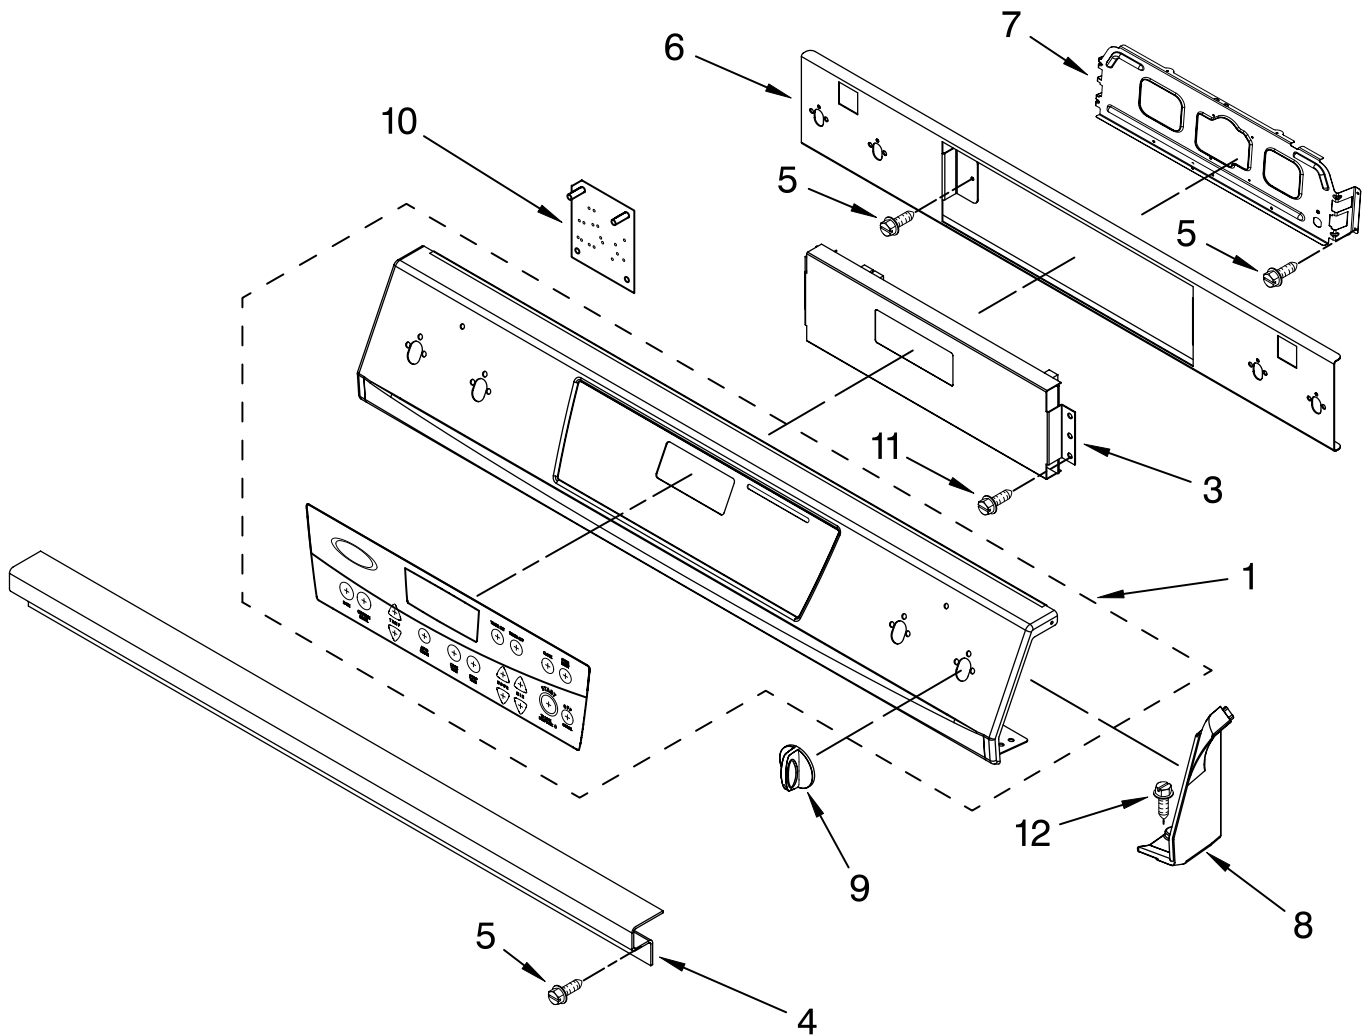

COOKTOP PARTS

For Models: GW395LEPB04, GW395LEPQ04, GW395LEPT04, GW395LEPS04
(Black) (White) (Biscuit) (S.Steel)

30" Slide-In
GAS OVEN
NON-CONV

Literature Parts

Illus. No.	Part No.	DESCRIPTION	Illus. No.	Part No.	DESCRIPTION	Illus. No.	Part No.	DESCRIPTION	
1		Literature Parts	7	3196537	Screw	17		Vent, Center	
	9761413	Installation Instructions	9	3192811	Bracket, Burner		9760224BL	Black	
	W10086240	Use & Care Guide	10	9756821	Support, Wiring		9760224WH	White	
	9761386	Tech Sheet	11		Dome Cap, Vent		9760224BT	Biscuit	
	9757680	Anti-Tip Instruct.		9760225BL	Black	18		Trim, Extension	
	3191638	Safe Cooking Tips		9760225WH	White		9760520WH	White	
	9759133	Safe Cooking Tips		9760225BT	Biscuit		9760520BT	Biscuit	
2	9759523	Burner Box	12		Grate, Burner		9760520BL	Black	
3	4454023	Bracket, Mounting		9759756BL	Black (RH)		9760520SS	S.Steel	
4		Cooktop		9759756EP	Espresso (RH)	19		Cap, Burner	
	W10005960	Biscuit		9759756MG	Mouse Grey (RH)		14K (LF)		
	W10005970	White		9759755BL	Black (LH)		9753939GB	Black	
	W10005980	Black		9759755EP	Espresso (LH)		9753939EP	Espresso	
5	3400843	Screw		9759755MG	Mouse Grey (LH)		9753939GS	Mouse Grey	
6		Trim-CkTop, SI	13	4449809	Screw			12.5K (RR)	
	9759531WH	White LH	14	3196160	Screw		3191904	Black	
	9759531BT	Biscuit LH	16	9759944	Thermostat (60c)		3191905	Mouse Grey	
	9759531BL	Black LH					8273345	Espresso	
	9759531SS	S.Steel LH						6K (RF, LR)	
	9759530WH	White RH					3191898	Black	
	9759530BT	Biscuit RH					3191899	Mouse Grey	
	9759530BL	Black RH					8273343	Espresso	
	9759530SS	S.Steel RH					23	9759629	Cover, Cktp Rear

FOR ORDERING INFORMATION REFER TO PARTS PRICE LIST

CONTROL PANEL PARTS

For Models: GW395LEPB04, GW395LEPQ04, GW395LEPT04, GW395LEPS04
 (Black) (White) (Biscuit) (S.Steel)

Illus. No.	Part No.	DESCRIPTION
1		Control Panel
	9762268WH	White
	9762268BT	Biscuit
	9762268BL	Black
	9762268SS	S.Steel
3	9760013	Control, Migration
4	9757119	Bracket, Console
5	3196537	Screw
6	9759731	Bracket, Control