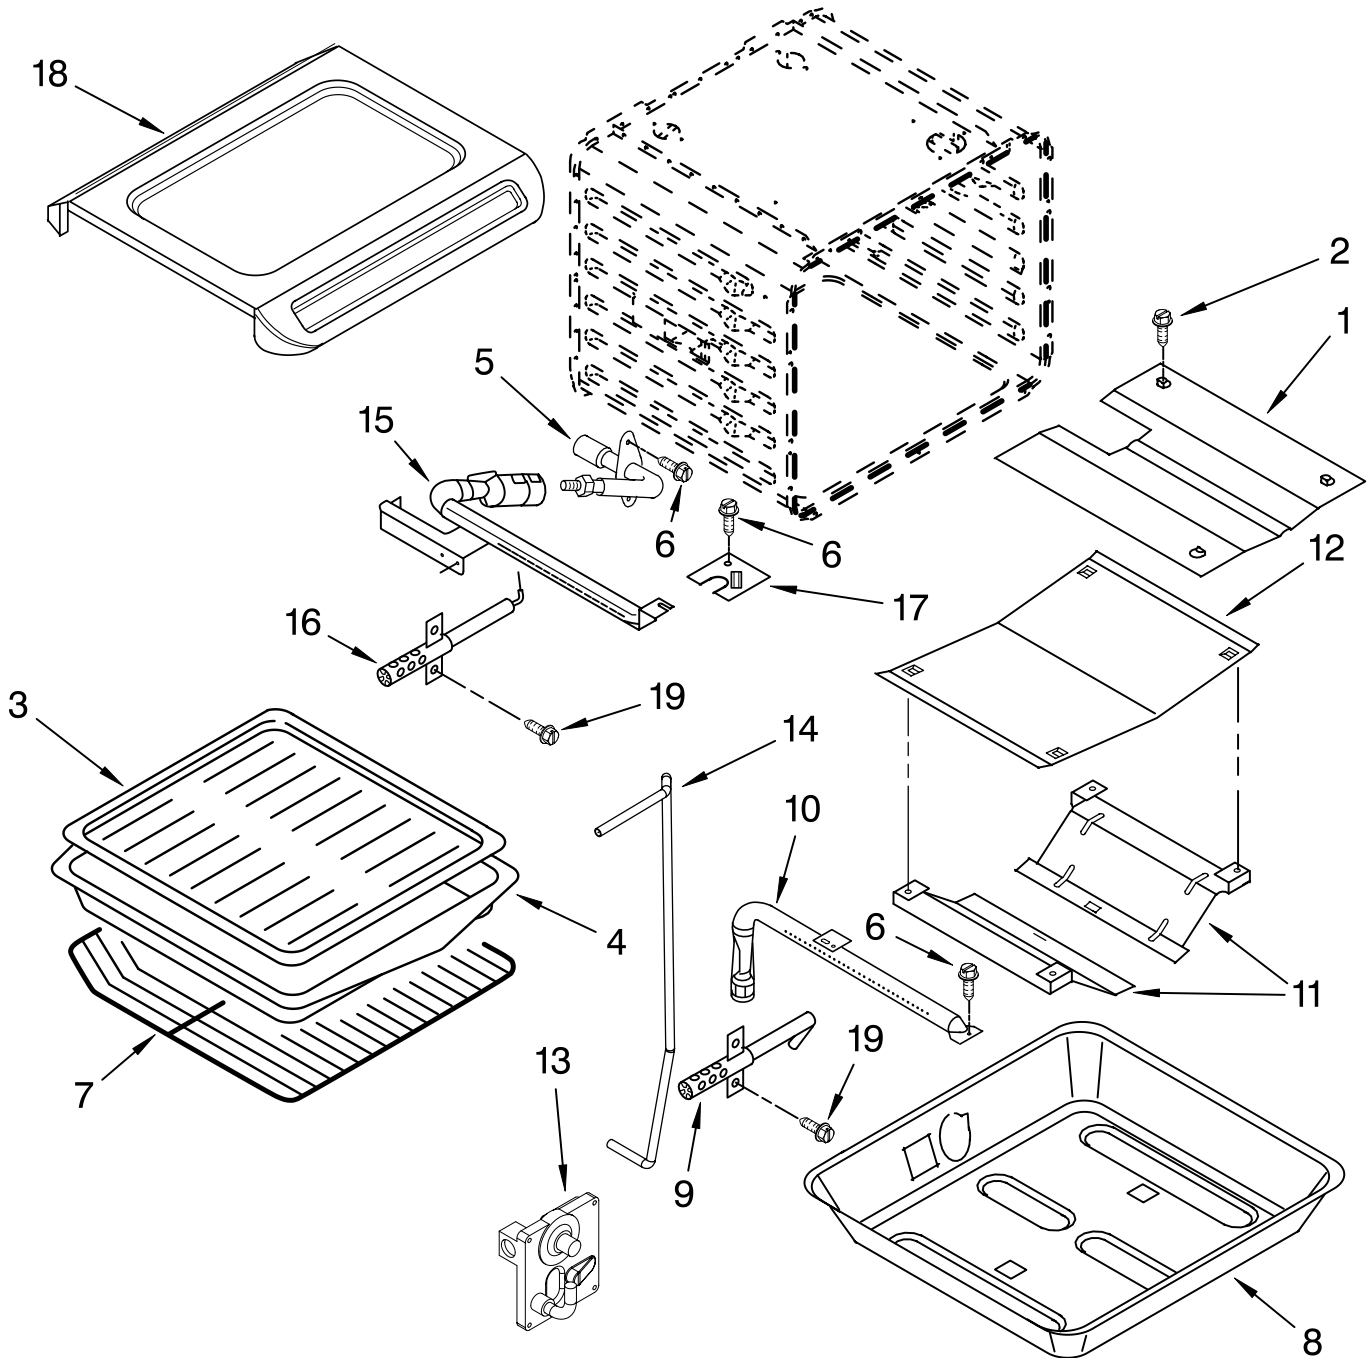

FOR ORDERING INFORMATION REFER TO PARTS PRICE LIST

TOP VENTING PARTS

For Models: GW395LEPB04, GW395LEPQ04, GW395LEPT04, GW395LEPS04
 (Black) (White) (Biscuit) (S.Steel)

Illus. No.	Part No.	DESCRIPTION
1	W10105780	Front, Air Duct
2	W10068600	Top, Air Duct
	W10068590	L.Hand
		R.Hand
3	9759320	Blower
4	4451758	Block, Foam
6	9757117BL	Vent, (Control Panel)
7	4450038	Screw
8	4449809	Screw
9	4449040	Screw
10	4455352	Bracket, Blower

FOR ORDERING INFORMATION REFER TO PARTS PRICE LIST

INTERNAL OVEN PARTS

For Models: GW395LEPB04, GW395LEPQ04, GW395LEPT04, GW395LEPS04
 (Black) (White) (Biscuit) (S.Steel)

Illus. No.	Part No.	DESCRIPTION
1	9752980	Shield, Flame
2	3196176	Screw
3	4457277	Grill, Broiler
4	4457276	Pan, Broiler
5	9757779	Fitting, Broiler
6	3196176	Screw
7	4448717	Rack, Oven
8	4453957	Pan Support, Bake