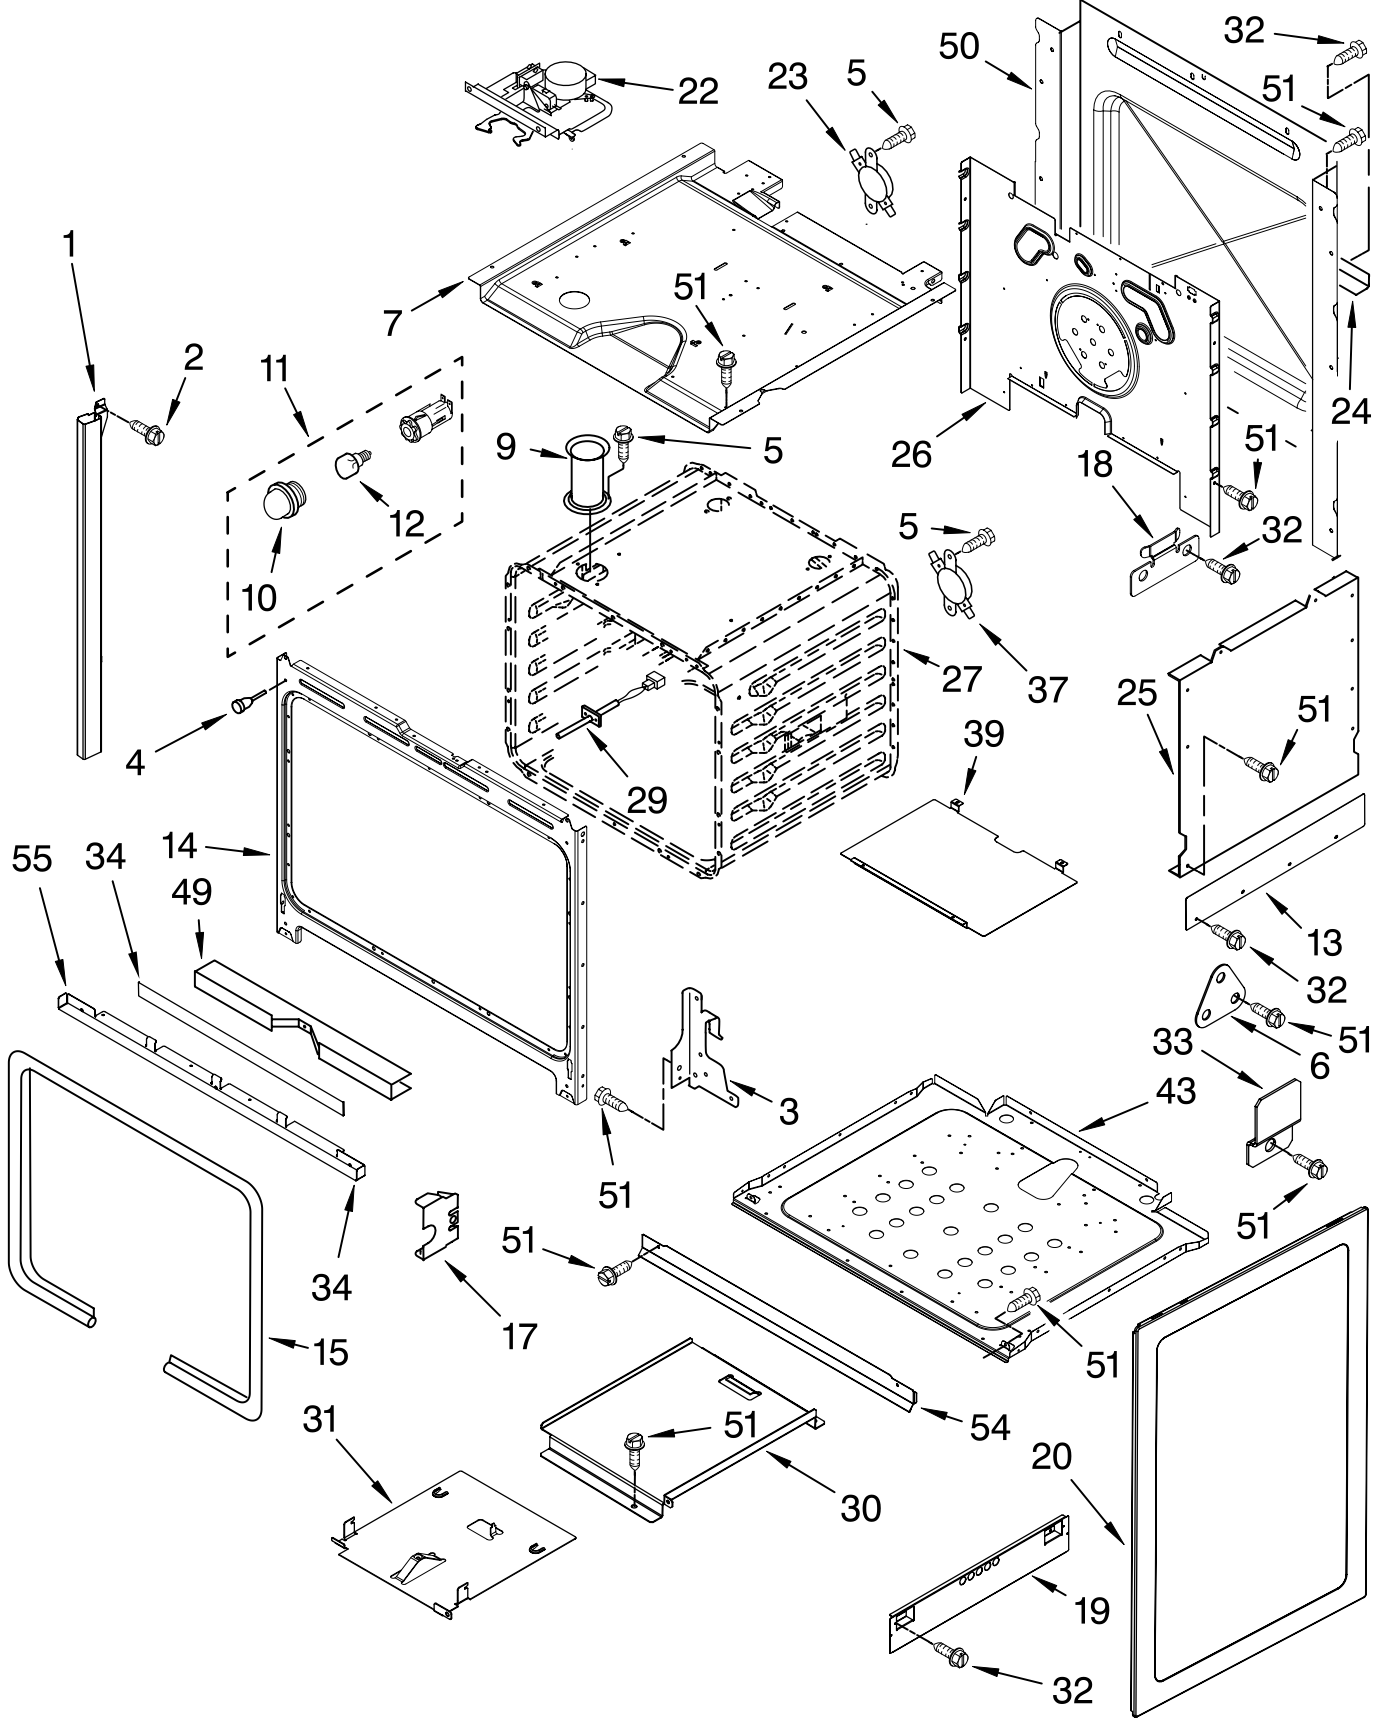

OVEN PARTS

For Models: GW395LEPB04, GW395LEPQ04, GW395LEPT04, GW395LEPS04
(Black) (White) (Biscuit) (S.Steel)

FOR ORDERING INFORMATION REFER TO PARTS PRICE LIST

OVEN PARTS

For Models: GW395LEPB04, GW395LEPQ04, GW395LEPT04, GW395LEPS04
(Black) (White) (Biscuit) (S.Steel)

Illus. No.	Part No.	DESCRIPTION	Illus. No.	Part No.	DESCRIPTION	Illus. No.	Part No.	DESCRIPTION
1		Trim, Side (Right Hand)	18	9757685	Guide, Side Panel	50	9758583	Cover, Back
	9757735WH	White	19	9757811	Brace, SidePanel	51	4449809	Screw
	9757735BT	Biscuit	20		Oven, Side Panel	54		Vent, Bottom Upper
	9757735BL	Black		9760723PB	Black		9756481WH	White
	9757735SS	S.Steel		9760723PW	White		9756481BT	Biscuit
		(Left Hand)		9760723PC	Biscuit		9756481BL	Black
	9757734WH	White	22	9760888	Latch, Motorized		9756481SS	S.Steel
	9757734BT	Biscuit	23	9757807	Thermostat SPST (230)	55		Trim, Btm Vent
	9757734BL	Black	24	8053971	Brace, Main Back		9756485WH	White
	9757734SS	S.Steel	25	4455641	Side, Chassis (R.H. & L.H.)		9756485BT	Biscuit
2	3400832	Screw	26	9759762	Back, Chassis		9756485BL	Black
3		Hinge Receiver	27		Liner, Oven (Not serviceable)		9756485SS	S.Steel
	4455605	Left Hand	29	4455636	Sensor	FOLLOWING PARTS NOT ILLUSTRATED		
	4455606	Right Hand	30	9756454	Bracket, GOC	INSULATION		
4	9760749	Bumper, Door	31	9760223	Slide, GOC		9756817	Insulation, Wrap
5	3196160	Screw	32	3196537	Screw		9756470	Insulation, Back
6	9757461	Bracket, Side Panel	33	9759890	Clip, Side Panel			
7	8303099	Top Chassis	34	9757717	Insulation			
9	9761062	Tube, Vent	37	8300802	Thermostat (TOD) (Temp.) SPST			
10	W10067870	Lens, Light	39	9757070	Plate, Relectance			
11	W10009930	Oven Light Assy	43	W10045340	Base, Chassis			
12	4452166	Bulb, Light		9756637	Gasket			
13	9757732	Shield, Heat	49	4448933	Retainer, Gasket			
14	9760756	Frame, Front						
15	W10074200	Gasket, Door						
17	4452152	Bracket, Mounting						

FOR ORDERING INFORMATION REFER TO PARTS PRICE LIST