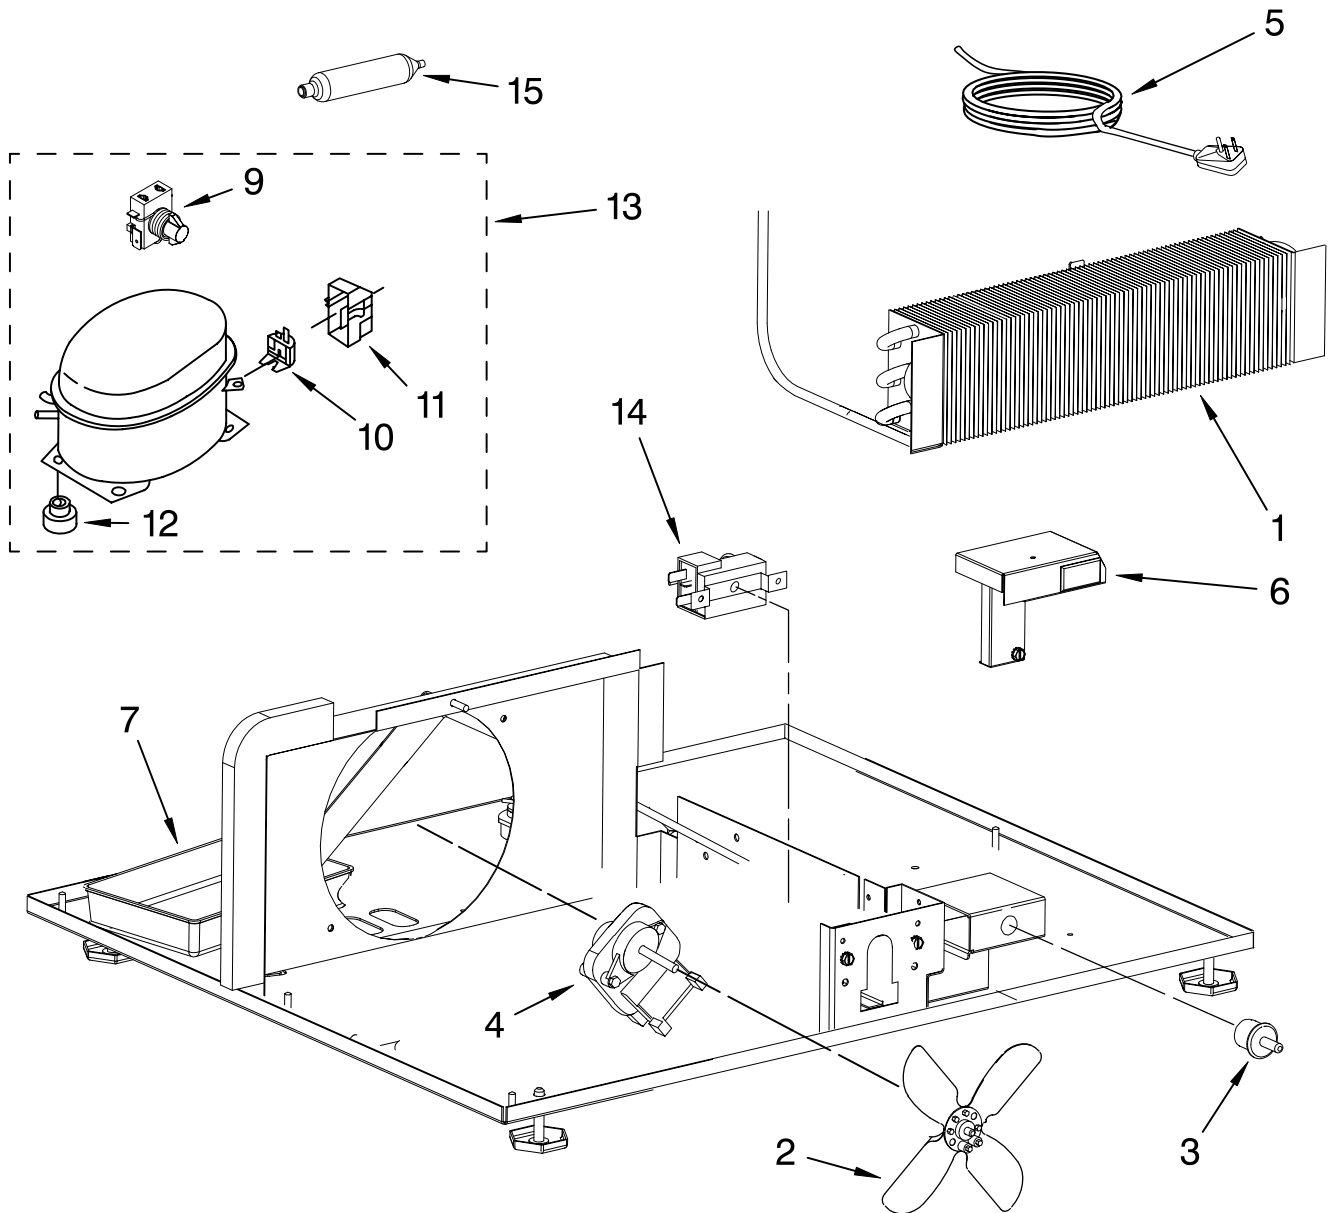

UNIT PARTS

For Model: KUWO244PBL00

(Black)

Illus. No.	Part No.	DESCRIPTION
1	4344688	Condenser
2	4344632	Blade, Fan
3	4344607	Switch, Door
4	4344631	Motor, Fan
5	4344689	Cord, Power
6	4344675	Bracket, Switch
7	4344655	Pan, Drain

Illus. No.	Part No.	DESCRIPTION
9	4344638	Relay, Starting
10	4344687	Overload
11	2208371	Cover, Terminal
12	2163786	Grommet (4)
13	4344621	Compressor (Includes Items 9, 10, 11 & 12)

Illus. No.	Part No.	DESCRIPTION
14	4344690	Thermostat
15	4344630	Drier Assembly
		REFRIGERANT CHARGE
		4.0 oz. (R-134)

FOR ORDERING INFORMATION REFER TO PARTS PRICE LIST