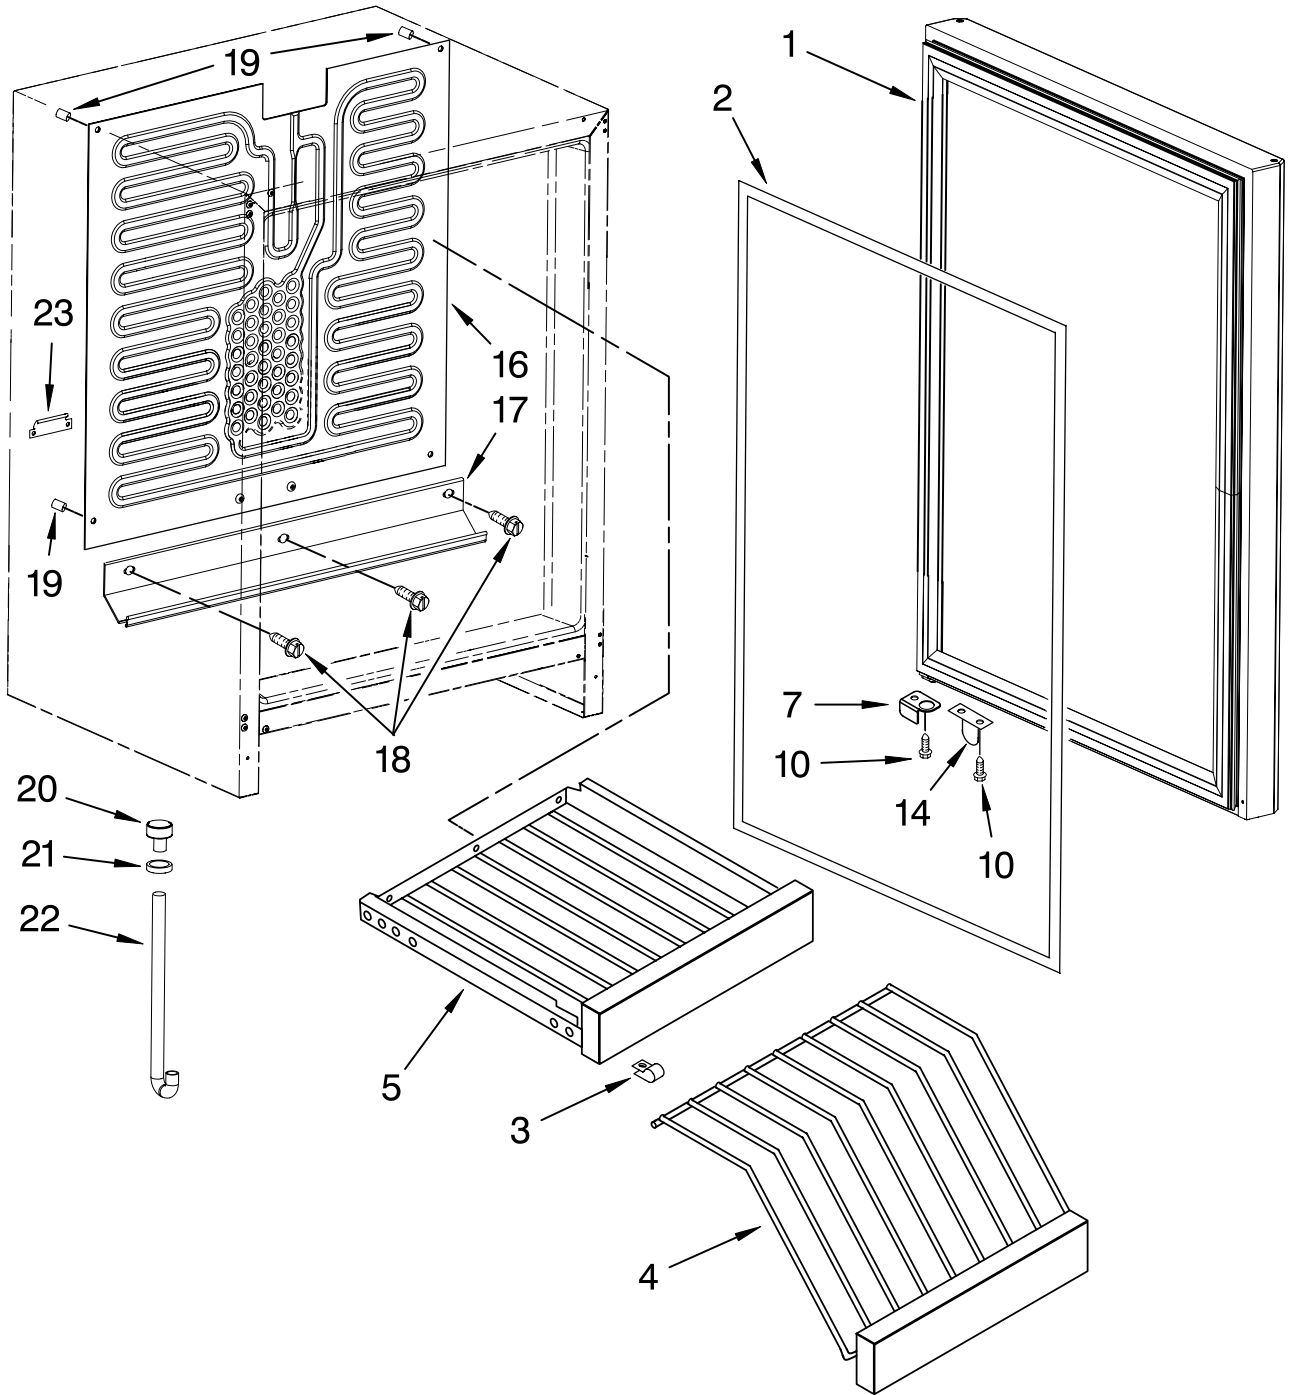

DOOR AND SHELF PARTS

For Model: KUWO244PBL00

(Black)

Illus. No.	Part No.	DESCRIPTION
1	4344732	Door Assembly (Includes Gasket)
2	4344696	Gasket, Door
3	4344660	Clip
4	4344692	Wine Display Rack
5	4344686	Shelf, Wine (5)

Illus. No.	Part No.	DESCRIPTION
7	4344733	Plate, Pivot
10	4344710	Screw
14	4344709	Bracket, Door Switch
16	4344679	Evaporator
17	4344718	Channel, Drain

Illus. No.	Part No.	DESCRIPTION
18	4344719	Rivet, Push-In
19	4344720	Spacer
20	4344611	Funnel, Drain
21	4344722	Washer, Foam
22	4344723	Tube, Drain
23	4344724	Clamp

FOR ORDERING INFORMATION REFER TO PARTS PRICE LIST