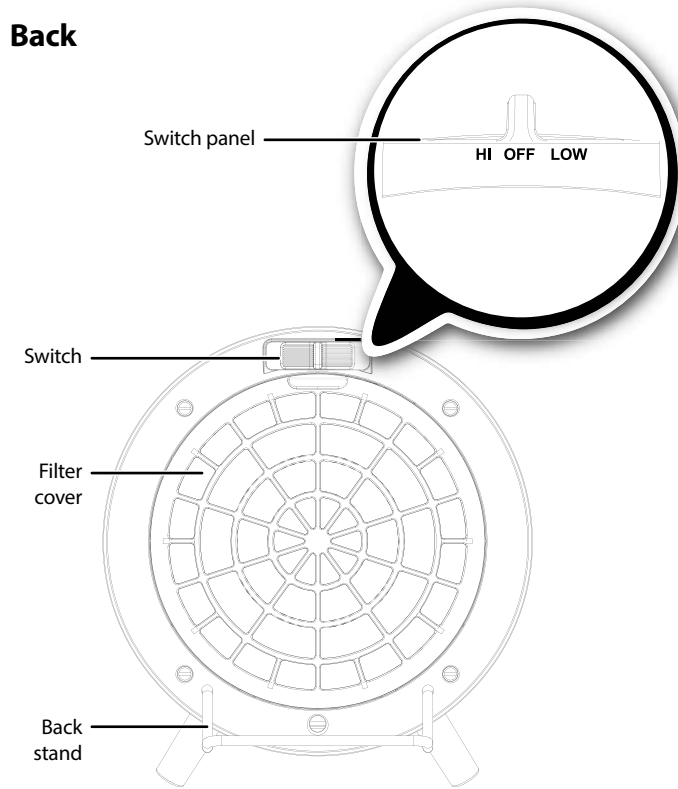

Back

USING YOUR PORTABLE FAN HEATER

1. 1 Remove the heater from the package and place on a level surface, such as a floor or desk top.
2. 2 Plug the power cord into a standard 120V outlet. The red LED turns on.

OFF		Slide the switch to the middle position.
LOW		Slide the switch to the left.
HI		Slide the switch to the right.