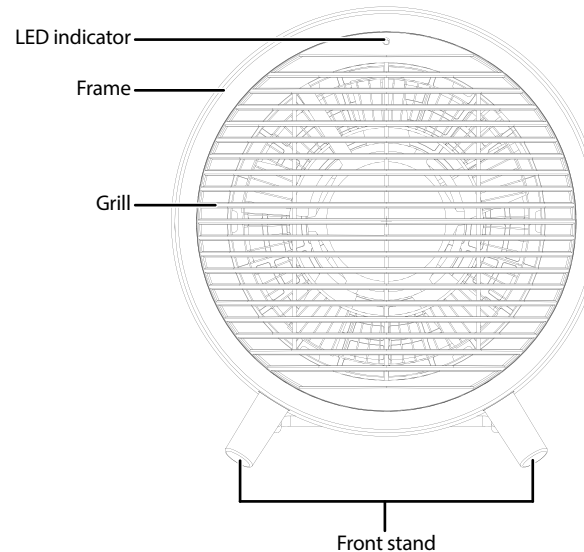

PACKAGE CONTENTS

- Portable fan heater
- Quick Start Guide

FEATURES

- Wire heating element
- Two power settings: 750 and 1200 Watt
- Silent operation
- Red LED power light
- Double over-heating protection
- Removable rear cover for easy cleaning
- Dust filter

Front