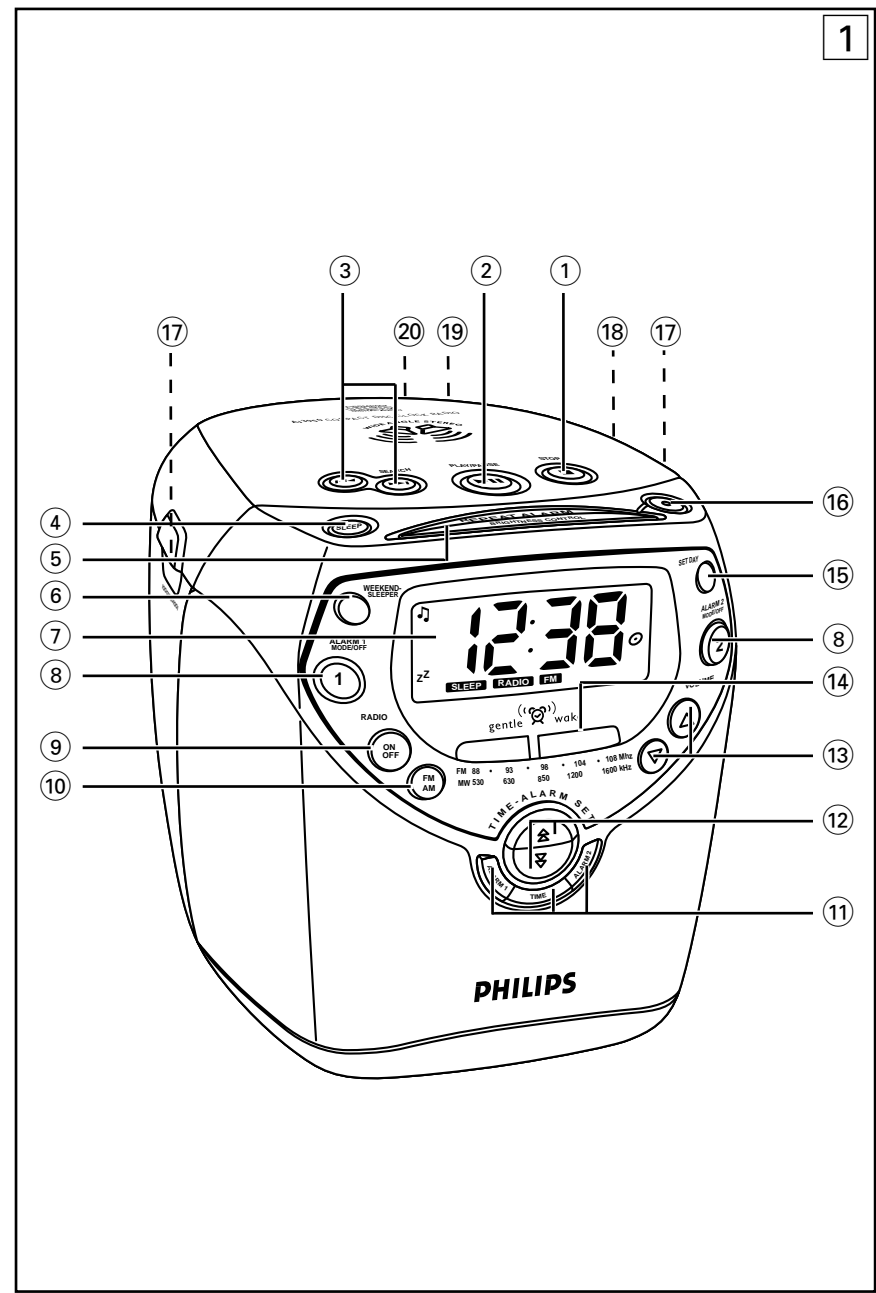

CD Clock Radio

AJ3950

AJ3951

AJ3952

AJ 3950 - AJ 3951 - AJ 3952 CD Clock Radio

Let's make things better

Audio

English

CONTROLS/ INSTALLATION

CONTROLS (See figure [1] and [2])

- CD PLAYER
STOP
PLAY/PAUSE
SEARCH
GENERAL
SLEEP
REPEAT ALARM brightness control
RADIO
FM/AM (MW)
SETTING TIMES
ALARM 1, ALARM 2, TIME
VOLUME
Frequency indicator

- The type plate is located on the bottom of the set
CAUTION
INSTALLATION
Mains Supply and Demo mode
Standby power consumption

English

CONTROLS/ INSTALLATION

- SET DAY
24 HR RESET
LIFT TO OPEN
TUNING
Pitgital
Mains lead
REPEAT ALARM brightness control
RADIO
FM/AM (MW)
SETTING TIMES
ALARM 1, ALARM 2, TIME
VOLUME
Frequency indicator