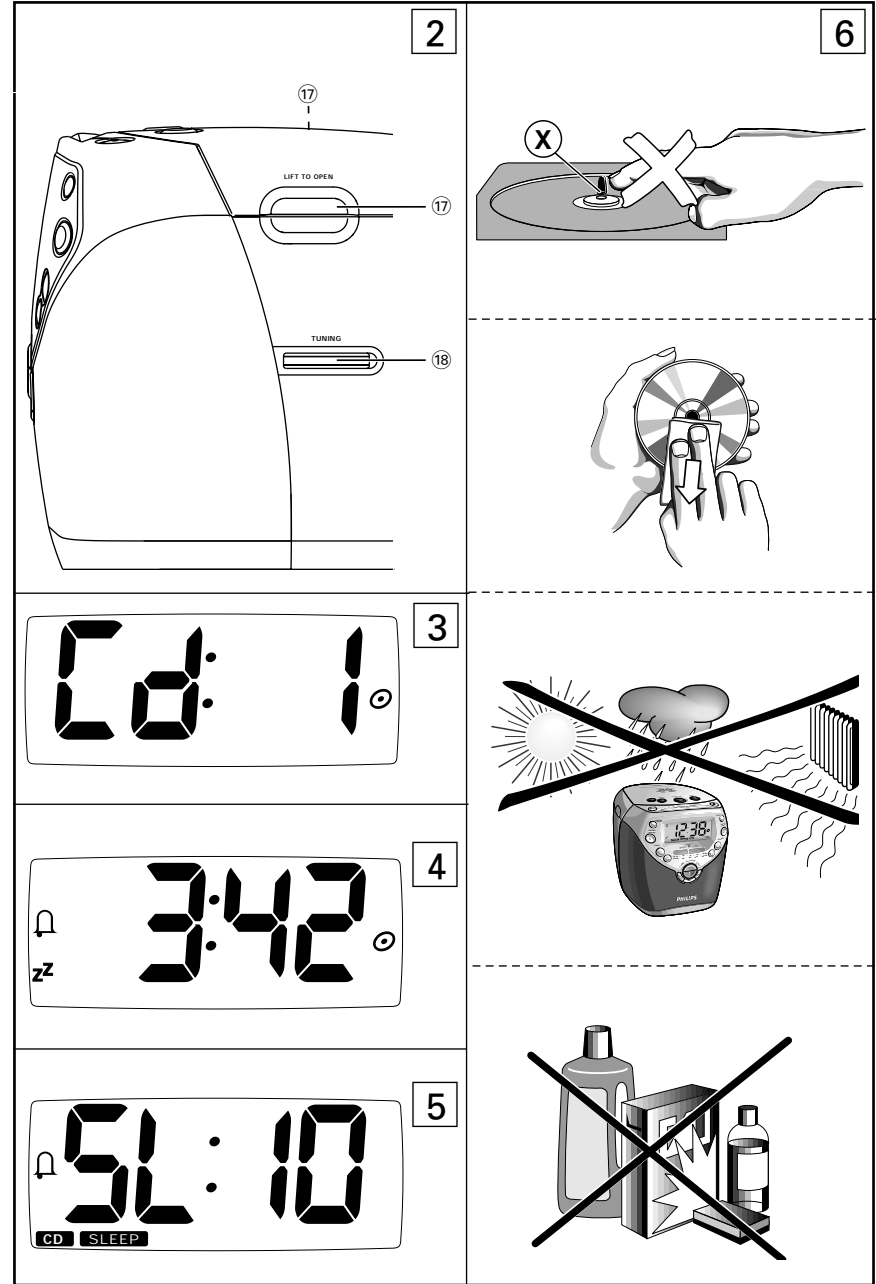

SETTING TIMES, DAY

- MEMORY BACKUP
  SETTING THE DAY
  WEEKEND-SLEEPER/ SLEEP
  BASIC FEATURES
  Illumination brightness
  CD PLAYBACK
  Volume
  SETTING THE CLOCK AND ALARM TIMES

CLASS 1 LASER PRODUCT

Printed in Hong Kong

English

CONTROLS/ INSTALLATION

- SET DAY
  24 HR RESET
  LIFT TO OPEN
  TUNING
  Pitgital
  Mains lead
  REPEAT ALARM brightness control
  RADIO
  FM/AM (MW)
  SETTING TIMES
  ALARM 1, ALARM 2, TIME
  VOLUME
  Frequency indicator

- The type plate is located on the bottom of the set
  CAUTION
  INSTALLATION
  Mains Supply and Demo mode
  Standby power consumption

English

CONTROLS/ INSTALLATION

- SET DAY
  24 HR RESET
  LIFT TO OPEN
  TUNING
  Pitgital
  Mains lead
  REPEAT ALARM brightness control
  RADIO
  FM/AM (MW)
  SETTING TIMES
  ALARM 1, ALARM 2, TIME
  VOLUME
  Frequency indicator

- The type plate is located on the bottom of the set
  CAUTION
  INSTALLATION
  Mains Supply and Demo mode
  Standby power consumption

English

CONTROLS/ INSTALLATION

- SET DAY
  24 HR RESET
  LIFT TO OPEN
  TUNING
  Pitgital
  Mains lead
  REPEAT ALARM brightness control
  RADIO
  FM/AM (MW)
  SETTING TIMES
  ALARM 1, ALARM 2, TIME
  VOLUME
  Frequency indicator

- The type plate is located on the bottom of the set
  CAUTION
  INSTALLATION
  Mains Supply and Demo mode
  Standby power consumption

Русский

ОРГАНЫ УПРАВЛЕНИЯ И УСТАНОВКА

- Управление (см. рис. [1] и [2])
  ПРОИГРЫВАТЕЛЬ ДИСКОВ
  STOP
  PLAY/PAUSE
  SEARCH
  ОСЧЕТ
  SLEEP
  REPEAT ALARM
  TUNING
  PITGITAL
  Mains lead
  РЕПЕТИЦИЯ АЛАРМА
  RADIO
  FM/AM (MW)
  УСТАНОВКА ВРЕМЕНИ И ДНЯ
  VOLUME
  Индикатор частоты
  Часы будильника
  Демпфирующие часы будильника
  Экран
  Экран будильника
  Экран будильника

Русский

ОРГАНЫ УПРАВЛЕНИЯ И УСТАНОВКА

- Управление (см. рис. [1] и [2])
  ПРОИГРЫВАТЕЛЬ ДИСКОВ
  STOP
  PLAY/PAUSE
  SEARCH
  ОСЧЕТ
  SLEEP
  REPEAT ALARM
  TUNING
  PITGITAL
  Mains lead
  РЕПЕТИЦИЯ АЛАРМА
  RADIO
  FM/AM (MW)
  УСТАНОВКА ВРЕМЕНИ И ДНЯ
  VOLUME
  Индикатор частоты
  Часы будильника
  Демпфирующие часы будильника
  Экран
  Экран будильника
  Экран будильника

Русский

ОРГАНЫ УПРАВЛЕНИЯ И УСТАНОВКА

- Управление (см. рис. [1] и [2])
  ПРОИГРЫВАТЕЛЬ ДИСКОВ
  STOP
  PLAY/PAUSE
  SEARCH
  ОСЧЕТ
  SLEEP
  REPEAT ALARM
  TUNING
  PITGITAL
  Mains lead
  РЕПЕТИЦИЯ АЛАРМА
  RADIO
  FM/AM (MW)
  УСТАНОВКА ВРЕМЕНИ И ДНЯ
  VOLUME
  Индикатор частоты
  Часы будильника
  Демпфирующие часы будильника
  Экран
  Экран будильника
  Экран будильника

Чешский

ВЫКЛЮЧЕНИЕ БУДИЛЬНИКА

- Выключение сигнала
  Внимание
  Полное отключение сигнала
  Режим сигнала с диском

Чешский

ВЫКЛЮЧЕНИЕ БУДИЛЬНИКА

- Выключение сигнала
  Внимание
  Полное отключение сигнала
  Режим сигнала с диском

NOTES

NOTES

NOTES

NOTES

NOTES

NOTES

NOTES

NOTES

NOTES

NOTES

NOTES

Printed in Hong Kong CmM/RB/0120