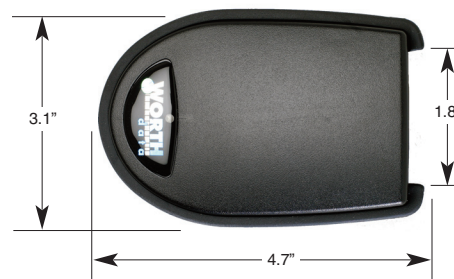

LZ410 Laser Scanner Specifications

Model	Description	Interface	Cable
LZ410-USB	Integrated USB Laser Scanner	USB HID Keyboard	C40 USB Cable
LZ410-WDP	Integrated Keyboard Laser Scanner	Keyboard 6-Pin Mini Din	C41 Keyboard Y-Cable

Operational

Light Source	650 nm Laser Diode
Scan Speed	35 scans/sec Bidirectional
Scan Angle	42° ± 2°
Minimum Bar Width	2.3mil
Print Contrast	20% minimum reflectance differential
Indicators (LED)	Bi-Color LED - Green/Decode Orange/Scan
Beeper Operation	5 Tones plus OFF
System Interface(s)	USB HID Keyboard or Keyboard Wedge
Operating System	Windows® Vista, XP, NT, 2000, 98SE, Mac OS
Bar Codes Supported	Code 39, Full ASCII Code 39, UPC-A, UPC-E, EAN-13, EAN-8, ISBN, Code 93, 2 of 5 Standard, Interleaved 2 of 5, Codabar, Code 128, RSS-14, UCC/EAN 128, MSI, Plessey, RSS-14

Physical

Height	5.6" (142mm)
Depth	4.7" (119mm)
Width	3.1" (79mm)
Weight	8.8 oz - 249g
Cables	C40 USB 6' (1800mm) Straight Cable or C41 Keyboard 6' (1800mm) Y-Cable

Power

Input Voltage	5VDC ± 10%
Power (nominal)	25mA Idle, 93mA scanning
Laser Class	CDRH class II / IEC class 2
EMC	FCC part 15 class A EN 55024, 61000-3-2, 61000-3-3 CE Compliant

Environmental

Operating Temperature	14°F to 122°F (0°C to 50°C)
Storage Temperature	-4°F to 140°F (-20°C to 60°C)
Humidity	5% to 95% non-condensing
Ambient Light Immunity	Sunlight: 10,000 ft. candles - Indoor: 450 ft. candles
Shock	6' drop to concrete
Warranty	3 Years - Parts & Labor

Scan Range for LZ410-USB & LZ410-WDP

Worth Data Inc. USA
623 Swift St.
Santa Cruz, CA 95060
tel. 800-345-4220
fax. 831-458-9964

Worth Data Inc. Europe
21-23 Fenian Street
Dublin 2, Ireland
tel. 353 1 6614 566
fax. 353 1 6614 622

<http://www.barcodehq.com>
email. wds@barcodehq.com

LZ410 Integrated USB/Keyboard Laser Scanner