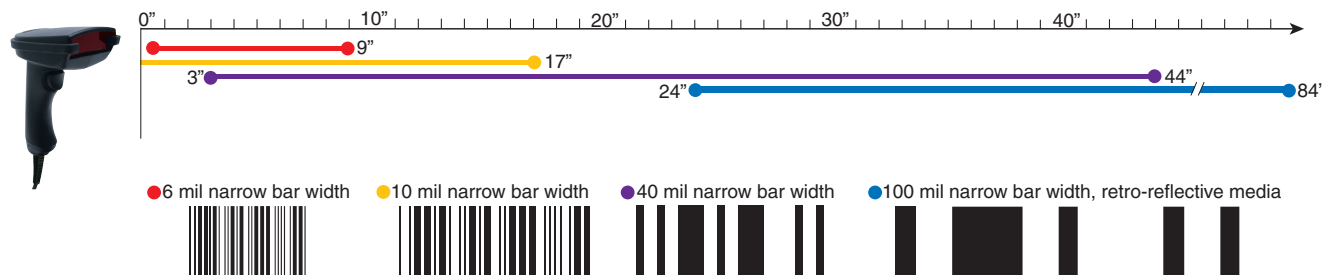

Scan Range for LZ410-USB & LZ410-WDP

Worth Data Inc. USA
623 Swift St.
Santa Cruz, CA 95060
tel. 800-345-4220
fax. 831-458-9964

Worth Data Inc. Europe
21-23 Fenian Street
Dublin 2, Ireland
tel. 353 1 6614 566
fax. 353 1 6614 622

<http://www.barcodehq.com>
email. wds@barcodehq.com

LZ410 Integrated USB/Keyboard Laser Scanner