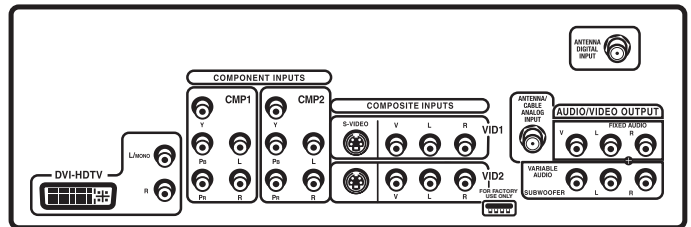

RCA

R52WH76

Product Size (H x W x D) : 51-3/4 x 48-3/4 x 22-3/4 inches

52" Diagonal HDTV Projection Television

Features and Benefits

Built-in HDTV Tuner for Access to High Definition Programming

3-Line Digital Comb Filter Creates a Sharp and Clear Picture

Home Theater Sound from Built-in 5-Band Graphic Equalizer or through Audio Output

Connections Include DVI, Component and Composite Inputs

Personalize Picture Settings or Use the Included 5 Picture Presets

52" Diagonal HDTV Projection Television Specifications

BRAND

RCA

TECHNOLOGY

Category
Screen Size
Screen Type
Tuner
Comb Filter

HDTV
52"
16:9
NTSC/ATSC
3-Line Digital

PICTURE

Adaptive Video Noise Reduction Yes
Adjustable Color Warmth Yes
Adjustable Picture Control Yes
Cinerama Yes
Format Control Yes
Auto Color Balance (AKB) Yes
Auto Color Control Yes
Convergence Auto
Optimum Contrast, High-Resolution Screen Yes
Integrated Shield Tinted
Horizontal Viewing Angle (Degrees) >82
Vertical Viewing Angle (Degrees) >14
Dynamic Focus Yes
Edge Replacement / SVM Yes
Horizontal Resolution (Picture Width) >1200
Picture Power (Watts) 42
Reverse 3:2 Pull Down Yes
Picture Presets 5+ personal
Wide Band Video Amplifier Yes
Input Signal Compatibility 480i, 480p, 1080i

CONNECTIONS (REAR PANEL)

Composite Video Inputs + S-video + L/R Audio 2
HD Component (YPrPb) Video + L/R Audio 2, SYNCROSCAN
DVI 1
RF Input 2
L/R/Subwoofer Variable Outputs 1
Video + Fixed L/R Audio Out 2