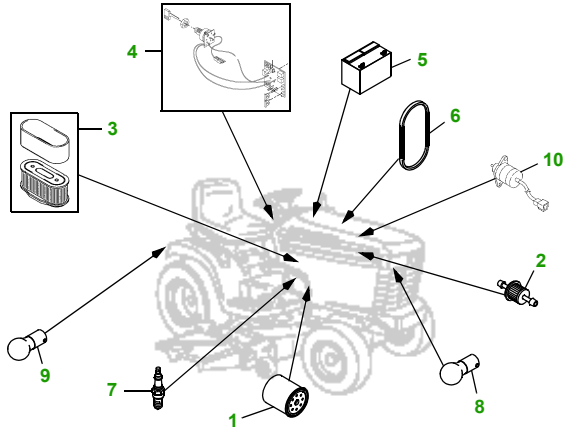

MAINTENANCE REMINDER SHEET

GT245 with 54C Deck

Garden Tractor

Tractor S/N

54" Convertible Deck

Deck S/N

Key	Part No.	Description
1	AM107423	ENGINE OIL FILTER
2	AM116304	FUEL FILTER IN-LINE
	GY20709	FUEL FILTER - IN-LINE (PACKAGE)
3	M140295	FOAM AIR FILTER ELEMENT
	M150403	PAPER AIR FILTER ELEMENT
4	AM131841	KEY
	AM132500	IGNITION SWITCH
5	TY25881	BATTERY (DRY)
6	M127523	BELT - TRACTION DRIVE
7	M805853	SPARK PLUG

Key	Part No.	Description
8	AD2062R	HEADLIGHT BULB
9	AR62407	TAIL LIGHT BULB
10	M140275	FUEL SHUTOFF SOLENOID
11	M143520	BLADE - STANDARD
	M145516	BLADE - MULCHING
12	M143019	BELT - PRIMARY
13	M154960	BELT - SECONDARY
14	AM125172	KIT - GAGE WHEEL
15	M113955	ROLLER

"As Needed" Parts

Qty	Part No	Item
1	AM123507	Fuel Cap
1	AM130907	Mower Deck Leveling Gauge
1	TY26183	Grease Gun

FOR ON-LINE PARTS ASSISTANCE:

www.JDParts.Deere.com

- VIEW [John Deere Parts Catalog](#) to look-up part numbers
- ORDER parts on-line from your [John Deere Dealer](#)
- SEARCH for parts for [YOUR specific model](#)
- SEARCH for parts by [Partial Part Number](#)