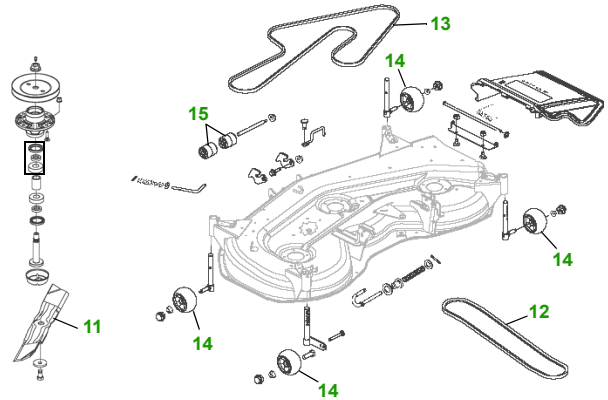

MAINTENANCE REMINDER SHEET

GT245 with 54C Deck

Garden Tractor

Tractor S/N

54" Convertible Deck

Deck S/N

Key	Part No.	Description
1	AM107423	ENGINE OIL FILTER
2	AM116304	FUEL FILTER IN-LINE
	GY20709	FUEL FILTER - IN-LINE (PACKAGE)
3	M140295	FOAM AIR FILTER ELEMENT
	M150403	PAPER AIR FILTER ELEMENT
4	AM131841	KEY
	AM132500	IGNITION SWITCH
5	TY25881	BATTERY (DRY)
6	M127523	BELT - TRACTION DRIVE
7	M805853	SPARK PLUG

Key	Part No.	Description
8	AD2062R	HEADLIGHT BULB
9	AR62407	TAIL LIGHT BULB
10	M140275	FUEL SHUTOFF SOLENOID
11	M143520	BLADE - STANDARD
	M145516	BLADE - MULCHING
12	M143019	BELT - PRIMARY
13	M154960	BELT - SECONDARY
14	AM125172	KIT - GAGE WHEEL
15	M113955	ROLLER

"As Needed" Parts

Qty	Part No	Item
1	AM123507	Fuel Cap
1	AM130907	Mower Deck Leveling Gauge
1	TY26183	Grease Gun

FOR ON-LINE PARTS ASSISTANCE:

www.JDParts.Deere.com

- VIEW [John Deere Parts Catalog](#) to look-up part numbers
- ORDER parts on-line from your [John Deere Dealer](#)
- SEARCH for parts for [YOUR specific model](#)
- SEARCH for parts by [Partial Part Number](#)