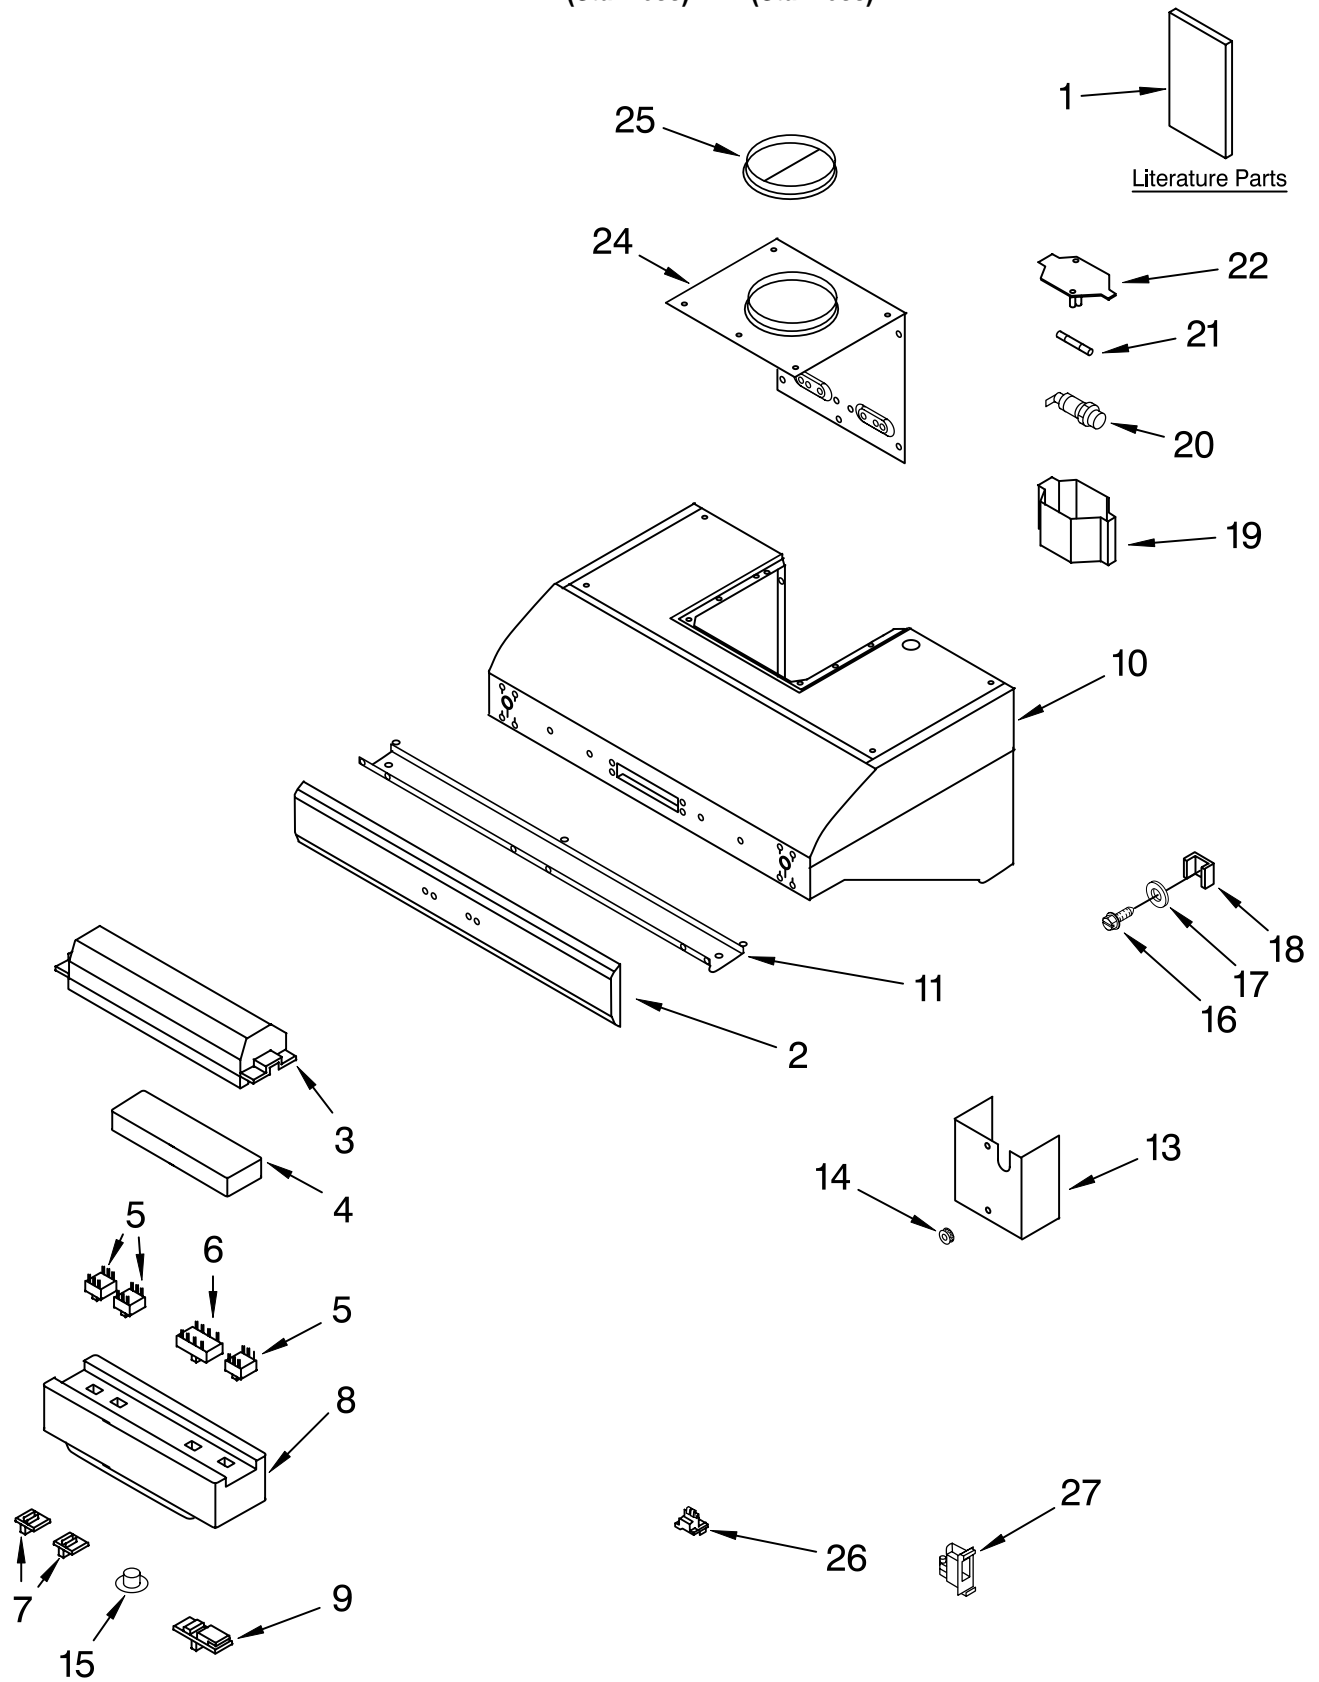

# HOOD PARTS

For Models: KHTU705RSS1, KHTU765RSS1  
(Stainless) (Stainless)

30" or 36" RANGE HOOD

FOR ORDERING INFORMATION REFER TO PARTS PRICE LIST

# HOOD PARTS

For Models: KHTU705RSS1, KHTU765RSS1  
(Stainless) (Stainless)

<b>Illus.</b>	<b>Part</b>	<b>DESCRIPTION</b>
<b>No.</b>	<b>No.</b>	
1		Literature Parts
	9763384	Owners Manual
	8191028	Wiring Diagram
2		Trim, Decorative
	8191030	30"
	8191041	36"
3	8189624	Cover, Switch
4	8190566	Support, Switch
5	8189621	Switch, On/Off
6	8189622	Switch, Motor
7	8189618	Button, On/Off
8	8191040	Box, Control
9	8189620	Button, Mtr Speed
10		Casing Assembly (Not Serviced)
11		Support, Filter
	8191038	30"
	8191042	36"
13	8189614	Box, Wiring
14	4360062	Clamp-Stran Relief
15	4360028	Lens, Indicator
16	4360006	Screw (2)
17	4360005	Washer (2)
18	4360146	Nut, Grnd Guide(2)
19	8191033	Cover, Term Board
20	8191034	Block, Fuse
21	8191035	Fuse
22	8191036	Base, Terminal Cov
24	8191037	Cover, Blower
25	8190358	Damper
26	8190381	Connector
27	8191006	Connector, Wire