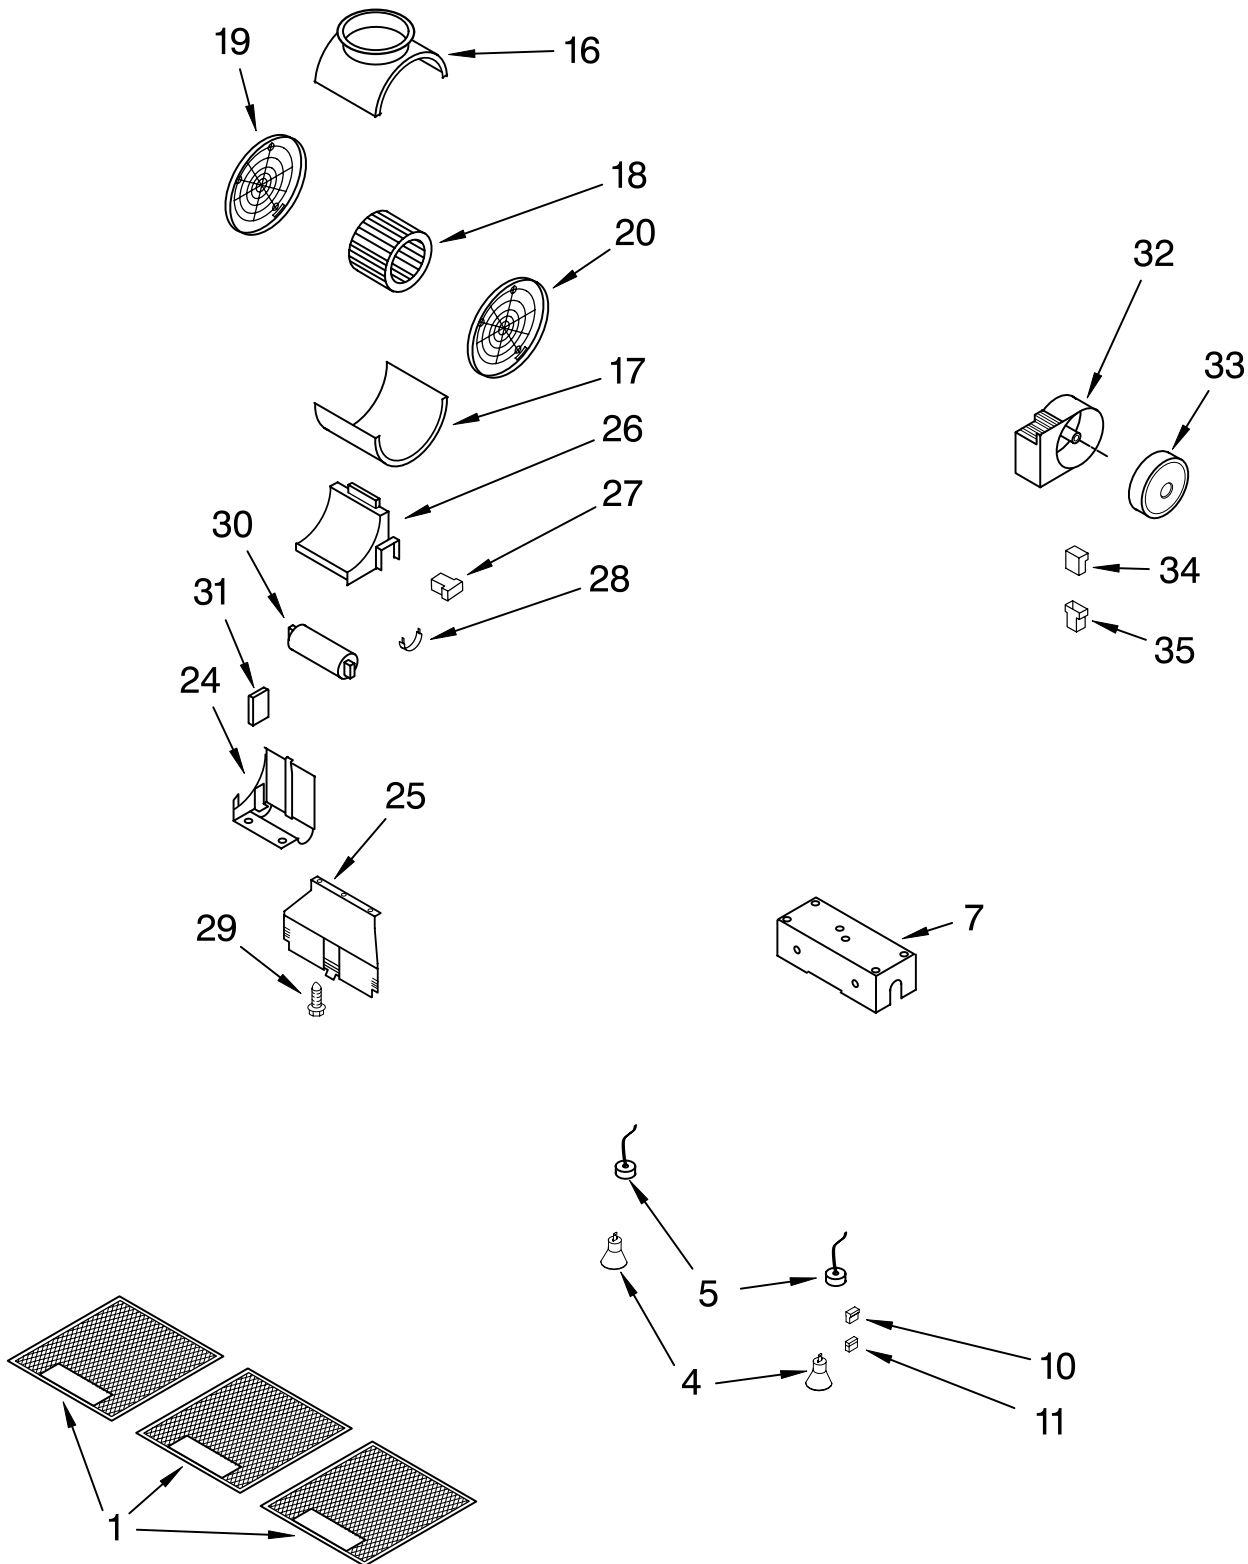

VENTILATION PARTS

For Models: KHTU705RSS1, KHTU765RSS1

(Stainless)

(Stainless)

FOR ORDERING INFORMATION REFER TO PARTS PRICE LIST

VENTILATION PARTS

For Models: KHTU705RSS1, KHTU765RSS1
(Stainless) (Stainless)

Illus. No.	Part No.	DESCRIPTION
1		Filter, Grease
	8191039	30" (2)
	8191043	36" (3)
4	8191031	Bulb, 20W
5	8190542	Holder, Bulb
7	8191032	Cover, Light (2)
10	4360161	Connector, Male
11	4360162	Connector, Female
16	8190389	Housing, Upper
17	8190387	Housing, Lower
18	8190390	Motor, Blower
19	8190388	Support, Motor-SX
20	8190391	Support, Motor-DX
24	8190383	Cover, Wire
25	8191023	Bracket, Mounting
26	8190392	Cover, Wire
27	8190393	Connector
28	8190386	Cover, Wire
29	8190582	Screw (2)
30	8190385	Capacitor
31	8190384	Cover, Box
32	8191022	Support
33	8190410	Transformer
34	8190409	Connector, Female
35	8190408	Connector, Male

OPTIONAL PARTS NOT INCLUDED

	Trim, Front
8212461	30" Biscuit
8212462	30" White
8212463	30" Black
8212464	30" Stainless Pro
8212465	30" Meteorite Pro
8212466	36" Biscuit
8212467	36" White
8212468	36" Black
8212469	36" Stainless Pro
8212470	36" Meteorite Pro