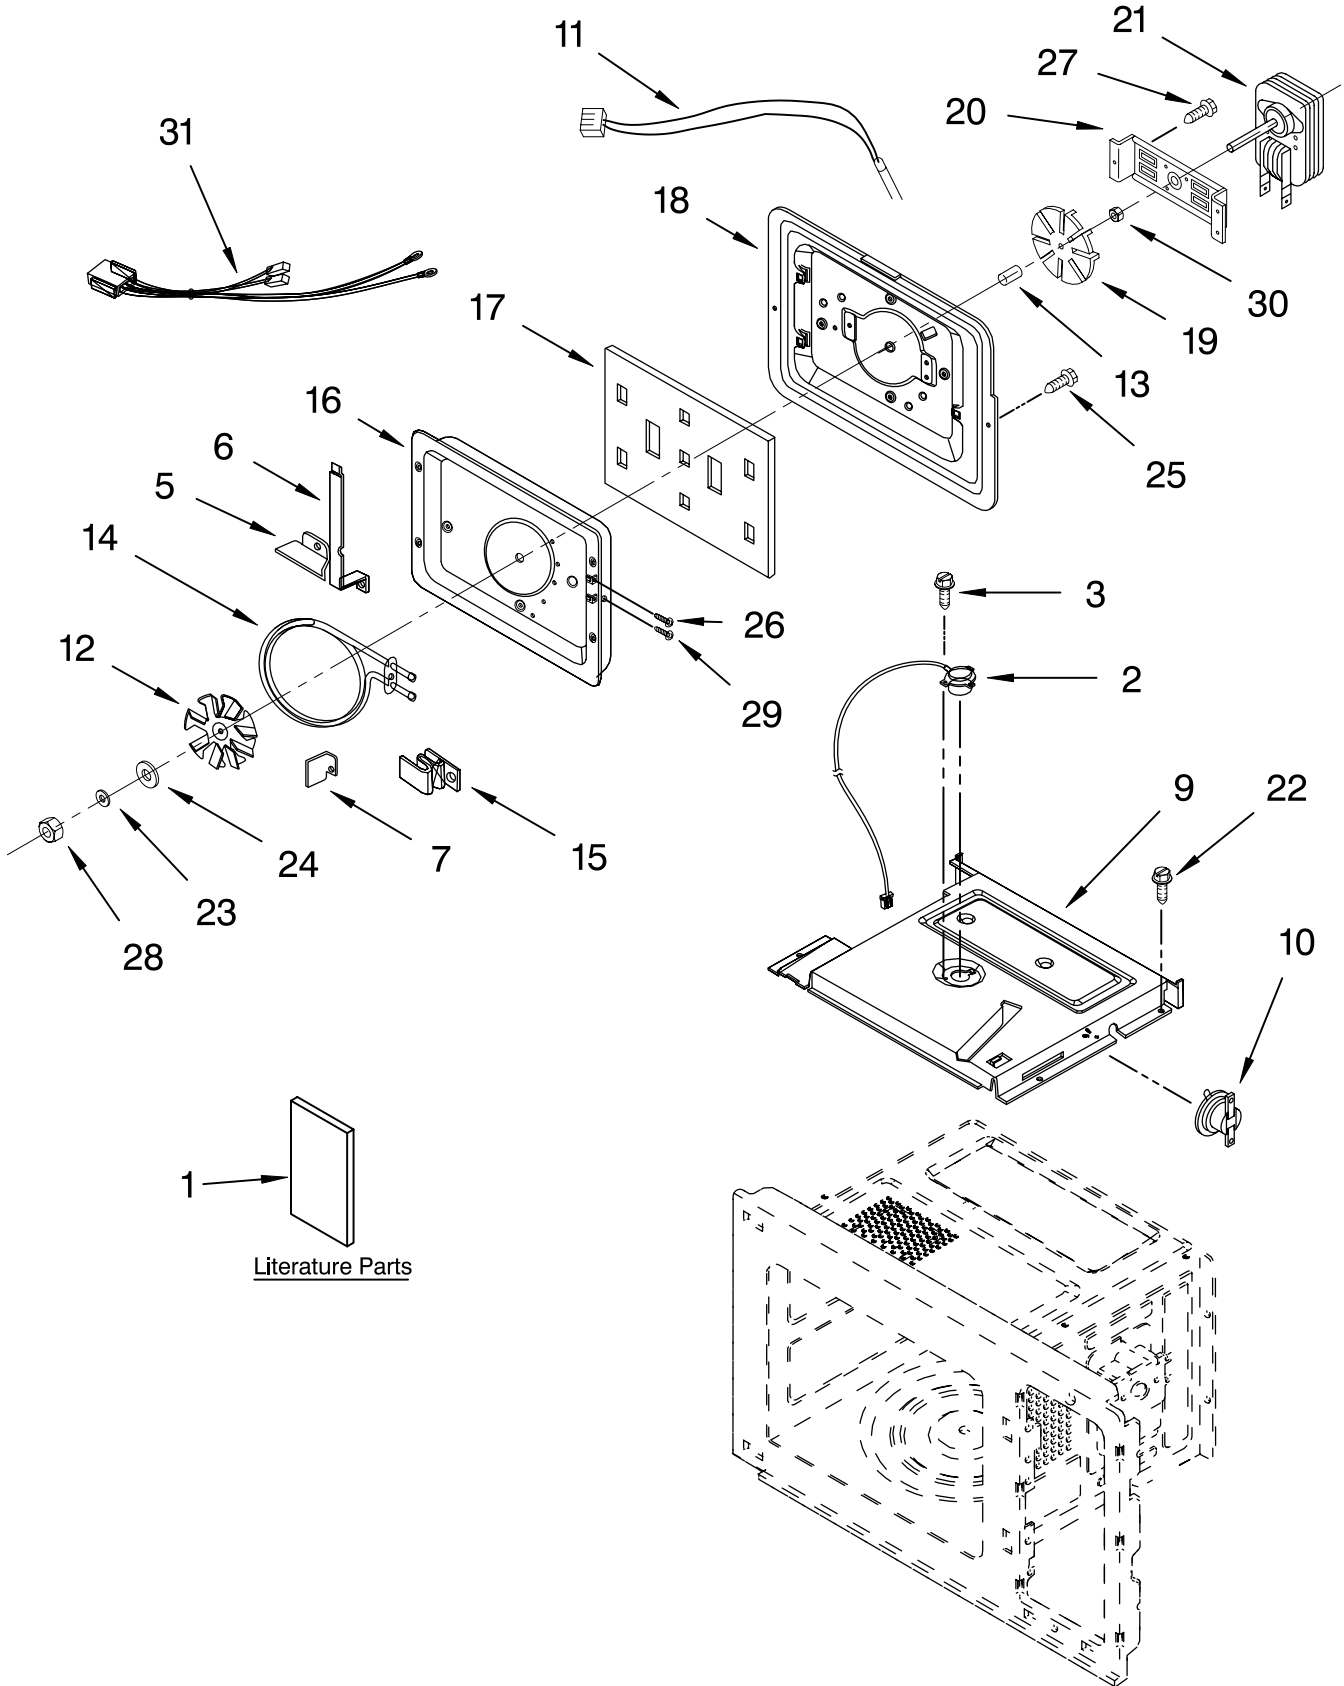

CONVECTION OVEN PARTS

For Models: GM8155XJB0, GM8155XJQ0, GM8155XJT0
(Black) (White) (Biscuit)

CONVECTION MICROWAVE OVEN
(GOLD LINE)

FOR ORDERING INFORMATION REFER TO PARTS PRICE LIST

CONVECTION OVEN PARTS

For Models: GM8155XJB0, GM8155XJQ0, GM8155XJT0
(Black) (White) (Biscuit)

Illus. No.	Part No.	DESCRIPTION
1		Literature Parts
	LIT8172190	U & C Guide
	LIT8172214	Tech Sheet
	LIT4359328	Cooking Guide
	LIT8172205	English
	LIT8172222	Spanish
	LIT8172219	Instructions, Installation
	LIT8172220	Template, B/I Kit
2	8171878	Sensor
3	4358450	Screw
5	8183575	Bracket, Center
6	8183574	Bracket, Left
7	8183576	Bracket, Lower
9	8183580	Insulator
10	8183593	Thermostat
11	8183583	Thermistor
12	8183582	Fan
13	4358460	Bushing
14	8183581	Convection Element
15	8183577	Clip, Conv Element
16	8183567	Duct, Magnetron
17	4358464	Insulation
18	8183566	Shield, Back Insul
19	4358466	Fan Blade
20	4358467	Bracket, Convection Motor
21	8183565	Convection Motor
22	4358192	Screw
23	4358477	Washer
24	4358478	Washer
25	4358362	Screw
26	8183572	Screw
27	4358380	Screw
28	4358476	Nut
29	8183564	Screw
30	4358475	Nut
31	8183591	Harness, Wire

Illus. No.	Part No.	DESCRIPTION
21	4358379	Fan
22	4358192	Screw
23	8171879	Cable, Diode
24	4358451	Screw
25	4358190	Screw
26	4358489	Screw
27	4358357	Screw
29	8183590	Harness, Main

FOR ORDERING INFORMATION REFER TO PARTS PRICE LIST

FOR ORDERING INFORMATION REFER TO PARTS PRICE LIST

BASE PLATE PARTS

For Models: GM8155XJB0, GM8155XJQ0, GM8155XJT0
(Black) (White) (Biscuit)

Illus. No.	Part No.	DESCRIPTION
1	8183568	Plate, Base
2	8172082	Transformer
3	8171902	Cap
5	4358192	Screw
7	4358489	Screw