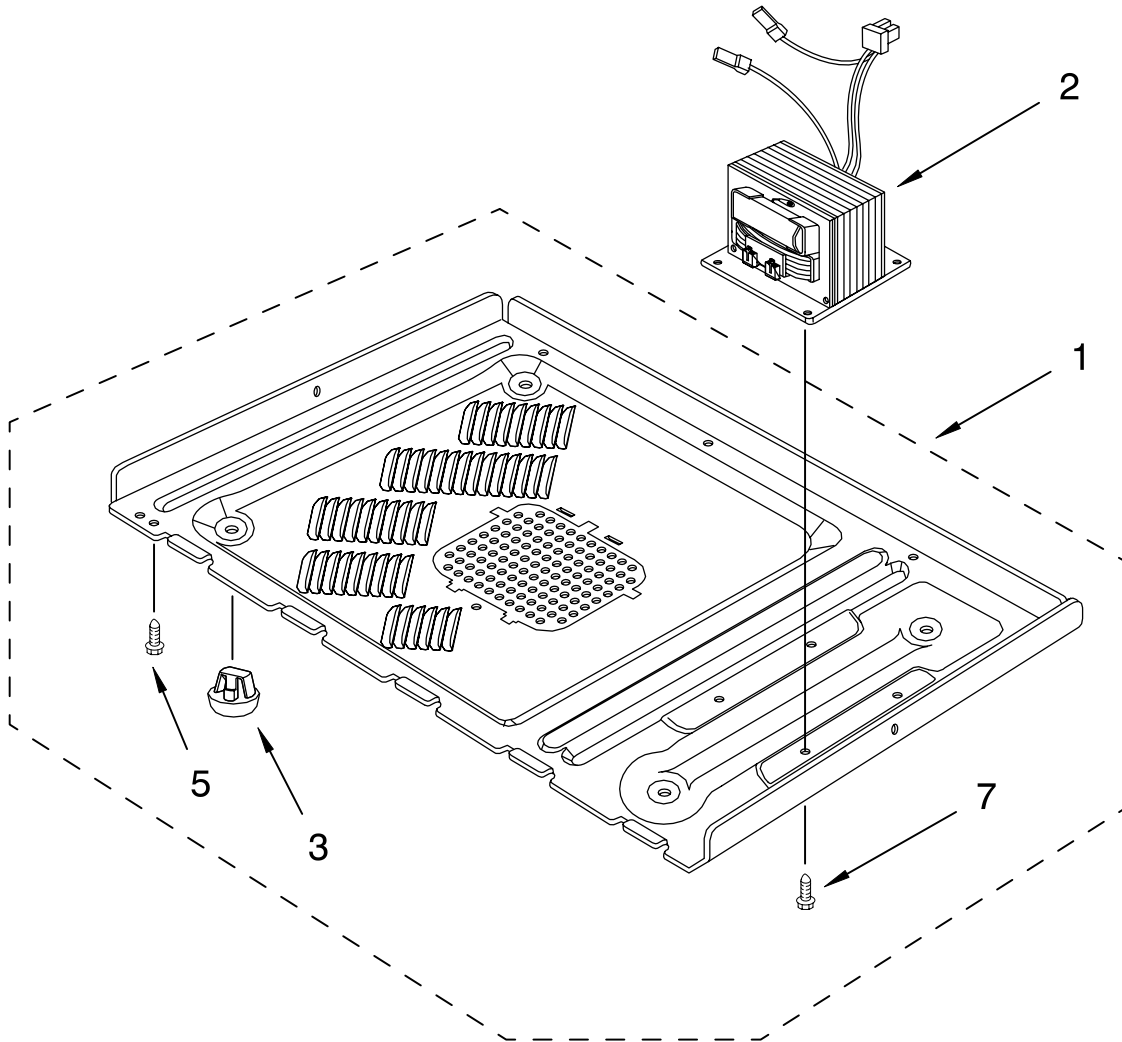

OVEN CAVITY PARTS

For Models: GM8155XJB0, GM8155XJQ0, GM8155XJT0
(Black) (White) (Biscuit)

Illus. No.	Part No.	DESCRIPTION	Illus. No.	Part No.	DESCRIPTION	Illus. No.	Part No.	DESCRIPTION
1	8183555	Outer Case	4	8183559	Glass, Lamp	12		Screw
	8183556	Black	6	8171863	Shaft, Turntable		4358829	Black
	8183695	White	7	8183560	Ring Assembly		4358362	WH/BT
		Biscuit	8	8172138	Tray	13	4358188	Screw
2	8183557	Canopy	9	8172251	Rack	15	4358045	Screw
3	8183554	Motor, Turntable	10	4358192	Screw	16	8172250	Pan, Drip

FOR ORDERING INFORMATION REFER TO PARTS PRICE LIST

BASE PLATE PARTS

For Models: GM8155XJB0, GM8155XJQ0, GM8155XJT0
(Black) (White) (Biscuit)

Illus. No.	Part No.	DESCRIPTION
1	8183568	Plate, Base
2	8172082	Transformer
3	8171902	Cap
5	4358192	Screw
7	4358489	Screw