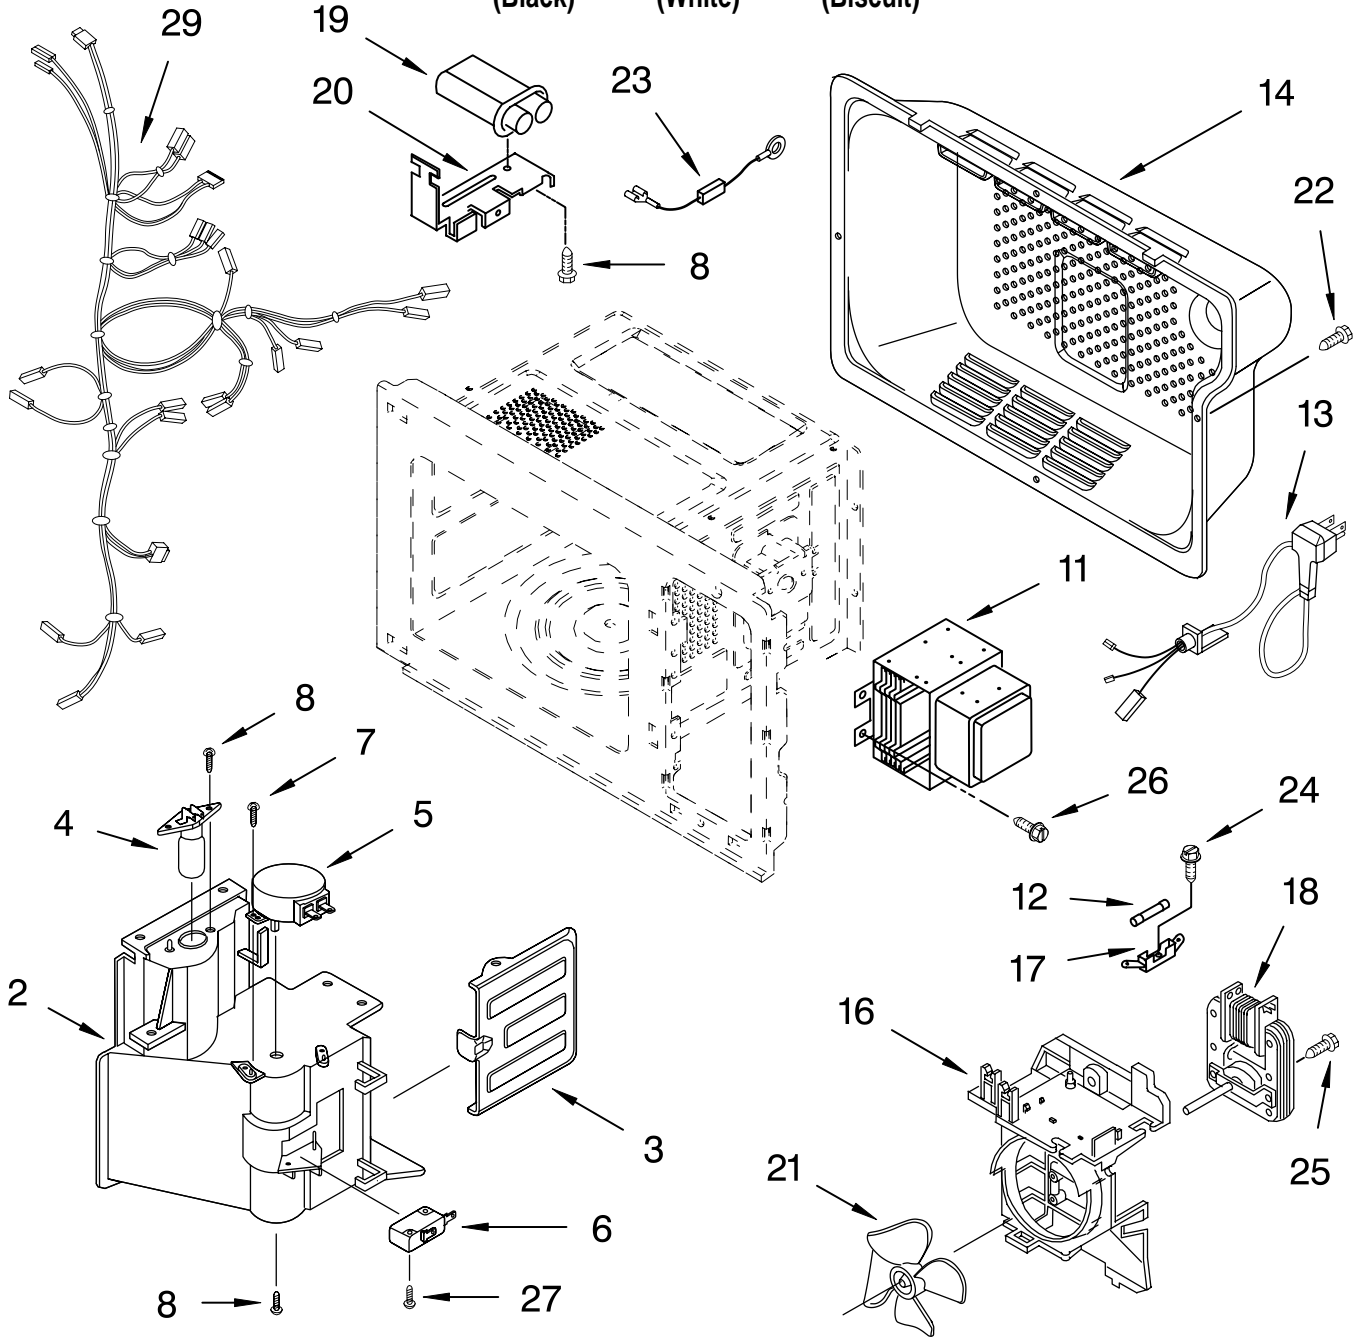

OVEN INTERIOR PARTS

For Models: GM8155XJB0, GM8155XJQ0, GM8155XJT0
(Black) (White) (Biscuit)

Illus. No.	Part No.	DESCRIPTION
2	8183563	Air Duct
3	8183573	Bracket, Damper
4	8183592	Lamp
5	8183586	Motor, Stirrer
6	8183561	Switch, Micro
7	4358188	Screw
8	4358381	Screw
11	8172000	Magnetron

Illus. No.	Part No.	DESCRIPTION
12	8183507	Fuse
13	8183584	Power Cord
14	8183569	Cover, Back
16	8183579	Guide, Suction
17	8183578	Holder, Fuse
18	8183585	Motor, Fan
19	8183536	Capacitor, H.V.
20	4359161	Bracket, H.V.C.

Illus. No.	Part No.	DESCRIPTION
21	4358379	Fan
22	4358192	Screw
23	8171879	Cable, Diode
24	4358451	Screw
25	4358190	Screw
26	4358489	Screw
27	4358357	Screw
29	8183590	Harness, Main

FOR ORDERING INFORMATION REFER TO PARTS PRICE LIST