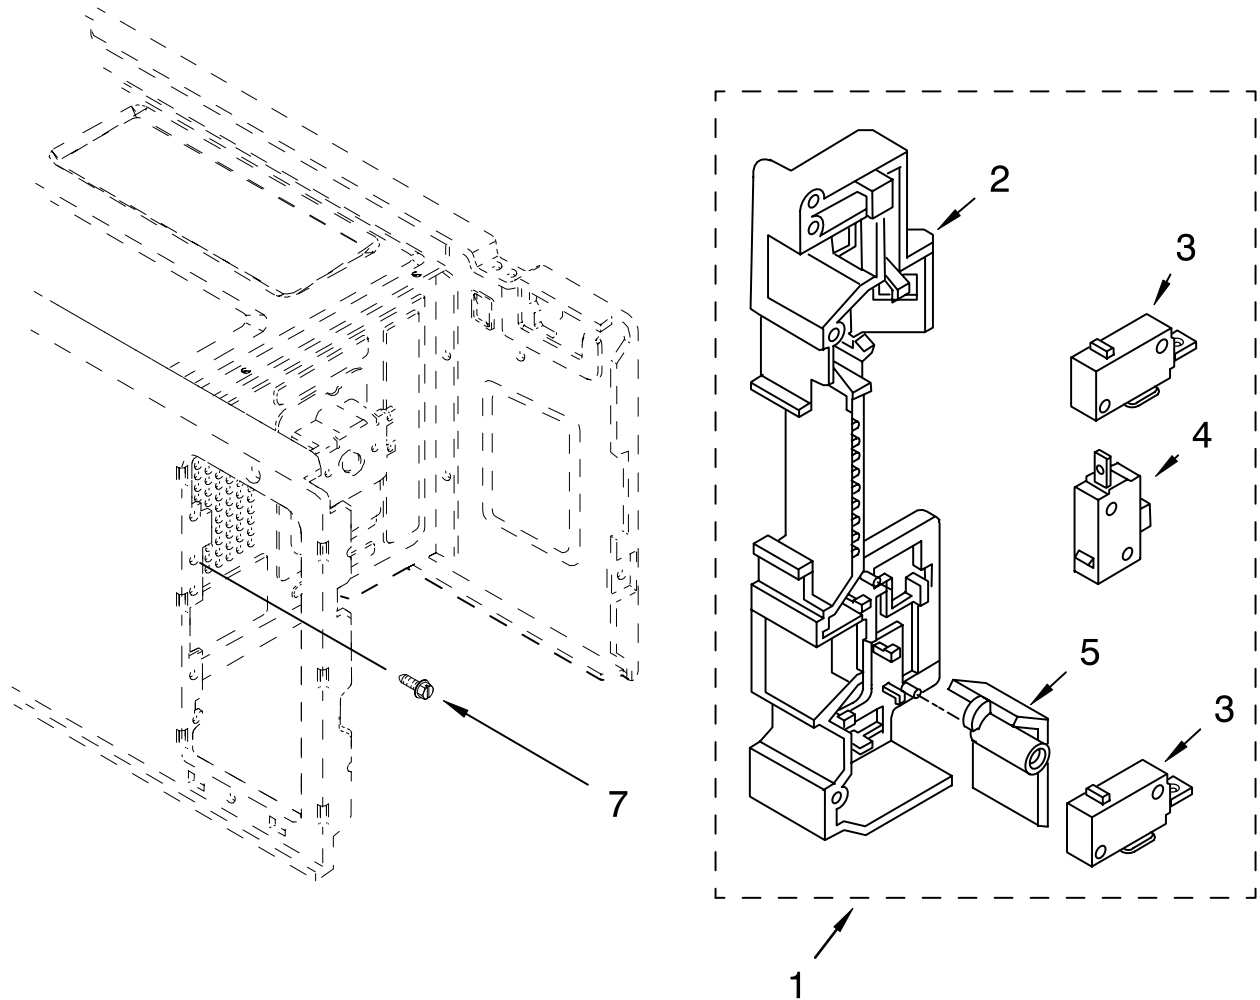

FOR ORDERING INFORMATION REFER TO PARTS PRICE LIST

BASE PLATE PARTS

For Models: GM8155XJB0, GM8155XJQ0, GM8155XJT0
(Black) (White) (Biscuit)

Illus. No.	Part No.	DESCRIPTION
1	8183568	Plate, Base
2	8172082	Transformer
3	8171902	Cap
5	4358192	Screw
7	4358489	Screw

FOR ORDERING INFORMATION REFER TO PARTS PRICE LIST

LATCH BOARD PARTS

For Models: GM8155XJB0, GM8155XJQ0, GM8155XJT0
 (Black) (White) (Biscuit)

Illus. No.	Part No.	DESCRIPTION
1		Assembly, Latch (Non-Serviceable)
2	8183558	Latch Board
3	8183561	Micro Switch
4	8183562	Micro Switch
5	4358795	Lever, Switch
7	4358271	Screw