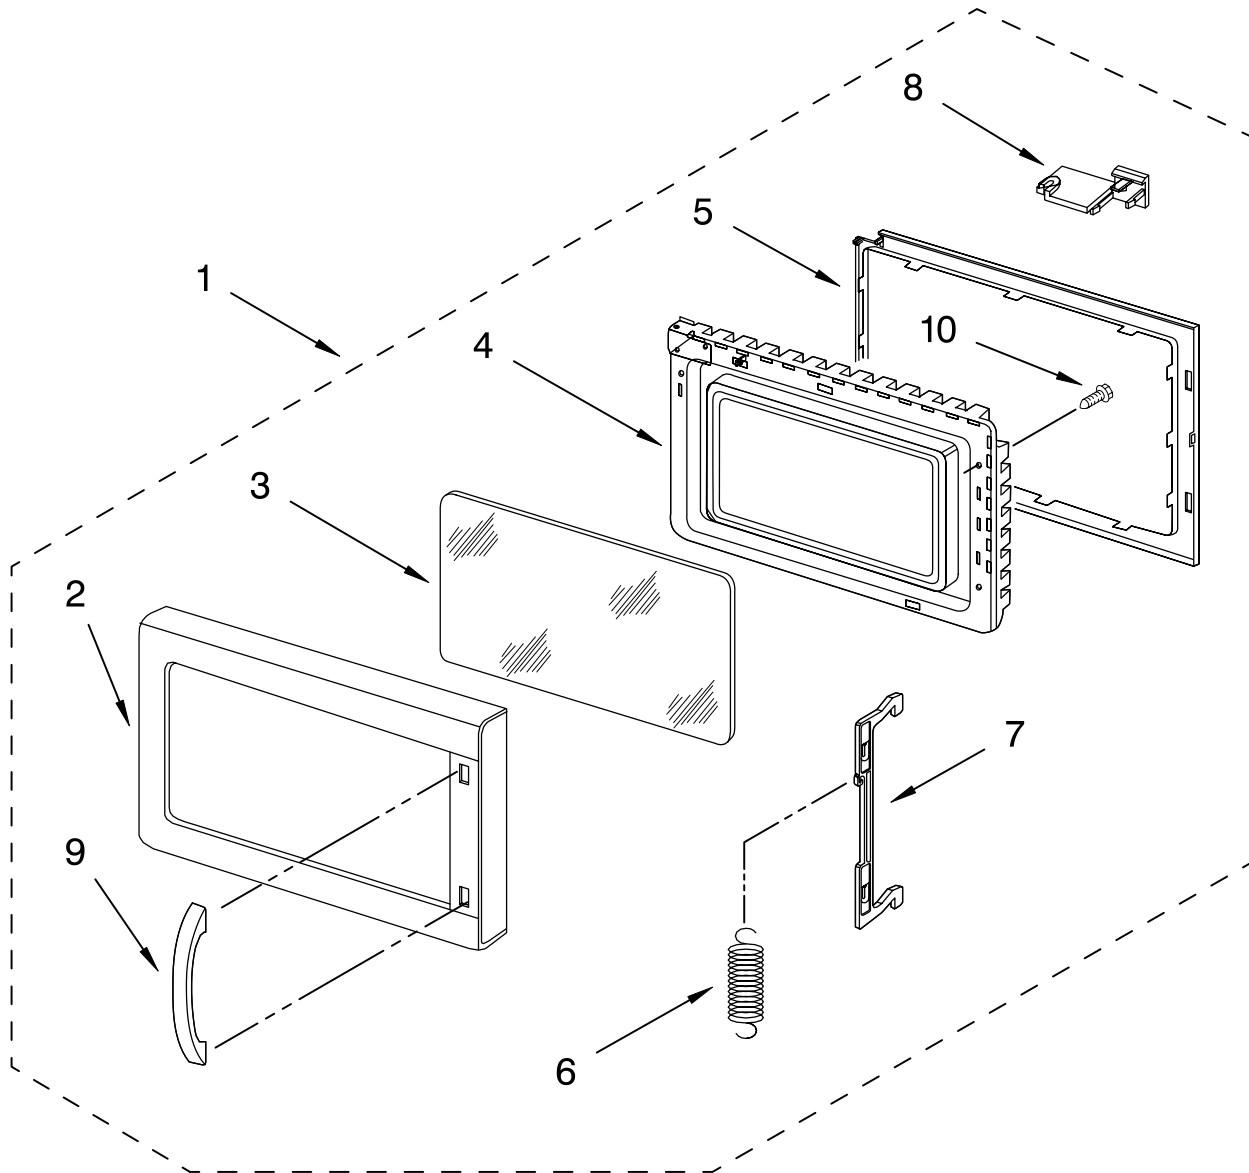

FOR ORDERING INFORMATION REFER TO PARTS PRICE LIST

LATCH BOARD PARTS

For Models: GM8155XJB0, GM8155XJQ0, GM8155XJT0
 (Black) (White) (Biscuit)

Illus. No.	Part No.	DESCRIPTION
1		Assembly, Latch (Non-Serviceable)
2	8183558	Latch Board
3	8183561	Micro Switch
4	8183562	Micro Switch
5	4358795	Lever, Switch
7	4358271	Screw

FOR ORDERING INFORMATION REFER TO PARTS PRICE LIST

CONTROL PANEL PARTS

For Models: GM8155XJB0, GM8155XJQ0, GM8155XJT0
 (Black) (White) (Biscuit)

Illus. No.	Part No.	DESCRIPTION
3		Control Panel
	8183570	Black
	8183571	White
4	8183676	Biscuit Membrane
	8183587	Black
	8183588	White
	8183810	Biscuit
8	8183589	Microcomputer
10	4358451	Screw

FOR ORDERING INFORMATION REFER TO PARTS PRICE LIST

DOOR PARTS

For Models: GM8155XJB0, GM8155XJQ0, GM8155XJT0
 (Black) (White) (Biscuit)

Illus. No.	Part No.	DESCRIPTION
1		Door Assembly
	8183537	Black
	8183538	White
	8183793	Biscuit
2		Panel, Door
	8183539	Black
	8183540	White
3	8183811	Biscuit
		Glass
	8183541	Black
	8183542	White
	8183689	Biscuit