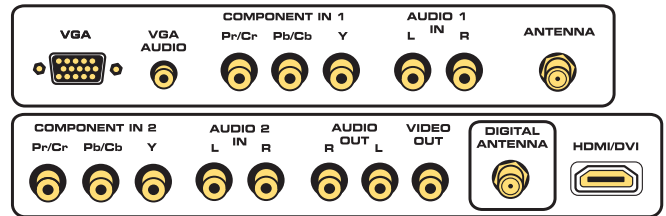

SOUND	8 W/CH x 2
Audio Power (Watts) Front Speakers	Yes
Treble, Bass, Balance, Volume, Mute Control	MTS Stereo
Broadcast Stereo	Yes
Second Audio Program (SAP)	Yes
Headphone Adjustments	Yes
Premium Sound	SRS WOW*

CONVENIENCE	Power, CH +/-, Vol +/-, Menu
Front Panel Controls	Yes
PC Compatibility (via 15 pin d-sub)	Yes
Audio in PC mode (Multitask Audio™)	Yes
Auto Tune (one-button launch)	Yes
Auto Channel Search	Yes
Multilingual On-Screen-Display	English, Spanish, French
Channel Labeling	Yes
Closed Caption Capability	Yes
Parental control (V-Chip)	USA & Canada
Picture Reset	Yes
Picture Memory Presets	Yes
Commercial Skip	Yes
Clock	Yes
Sleep Timer	Yes
Text Input (via USB/Card Reader) - Timed Messages	Yes

CONNECTIONS — REAR/SIDE INPUTS	
RF Input (ATSC/NTSC)	2
Composite Video input	1
S-Video input	1

REAR PANEL

SIDE PANEL

Audio input for Composite	1 set Phono L/R
VGA (PC input)	1
Audio input for VGA	1 - 3.5mm PC Audio
Component Video Input (YCrCb/YPrPb)	2 set
Audio input for Component Video	2 set Phono L/R
DVI – HDCP or HDMI	1 HDMI **
Audio input for DVI – HDCP or HDMI	1 L/R for DVI

CONNECTIONS — OUTPUTS

Headphone Jack	Yes
Video Output	1
Audio Output	1 set Phono L/R

REMOTE CONTROL

Model Number	RCR311TBM2S
Type	3-Device Universal

ACCESSORIES SUPPLIED

Users Guide	English, French
Power Cord	Yes

GENERAL

Finish	Birch Frame w/Cherry Finish / Black Trim
Detachable base	Yes
Wall Mounting	Requires a "Universal Bracket"
Power Supply	Built-in
Packaging Size (HxWxD) inches	39.7 x 46.1 x 16.1
Weight (lbs) (Product/Packaging)	93.2 / 105.2

* SRS WOW is a registered trademark of SRS Labs, Inc.

** HDMI, the HDMI logo and High-Definition Multimedia Interface are trademarks or registered trademarks of HDMI Licensing LLC.

Product features, definitions and physical specifications are subject to change without notice.

RCA and associated marks are trademarks of THOMSON S.A. used under license to TTE CORPORATION.