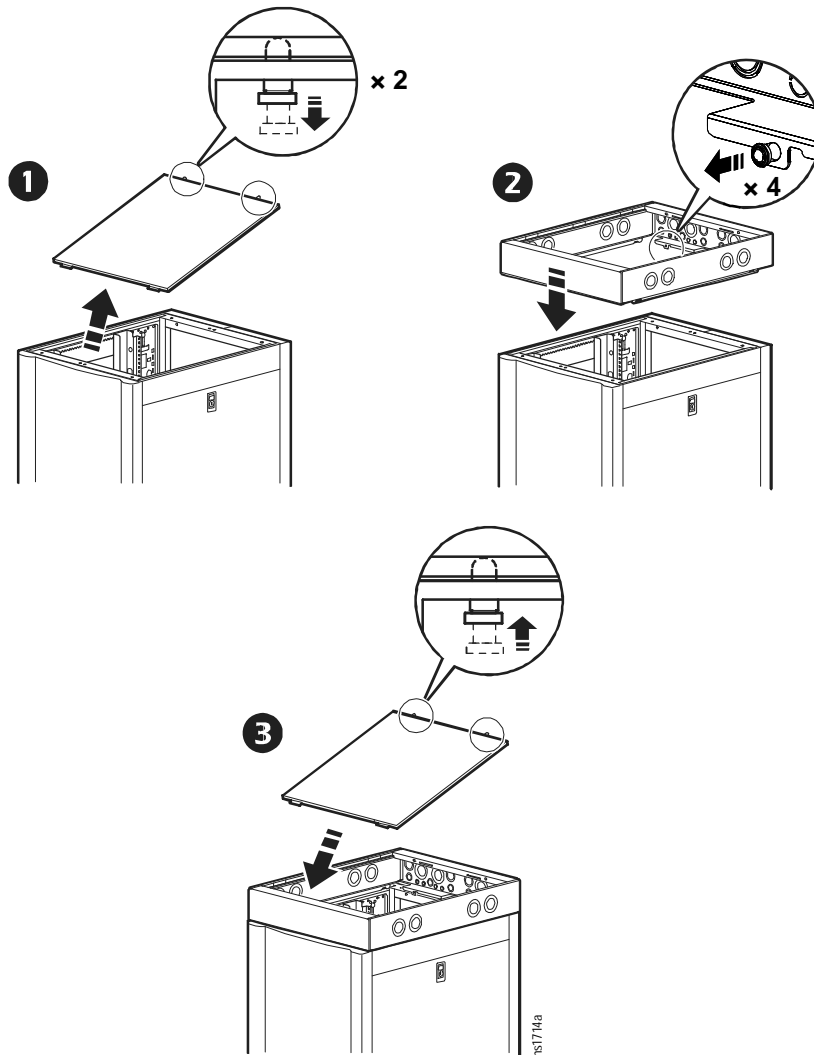

## Top Mount Conduit Access Adapter (AR7215) for the NetShelter<sup>®</sup> AV Enclosure—Installation Instructions

Customer support and warranty information is available at the APC Web site, [www.apc.com](http://www.apc.com).