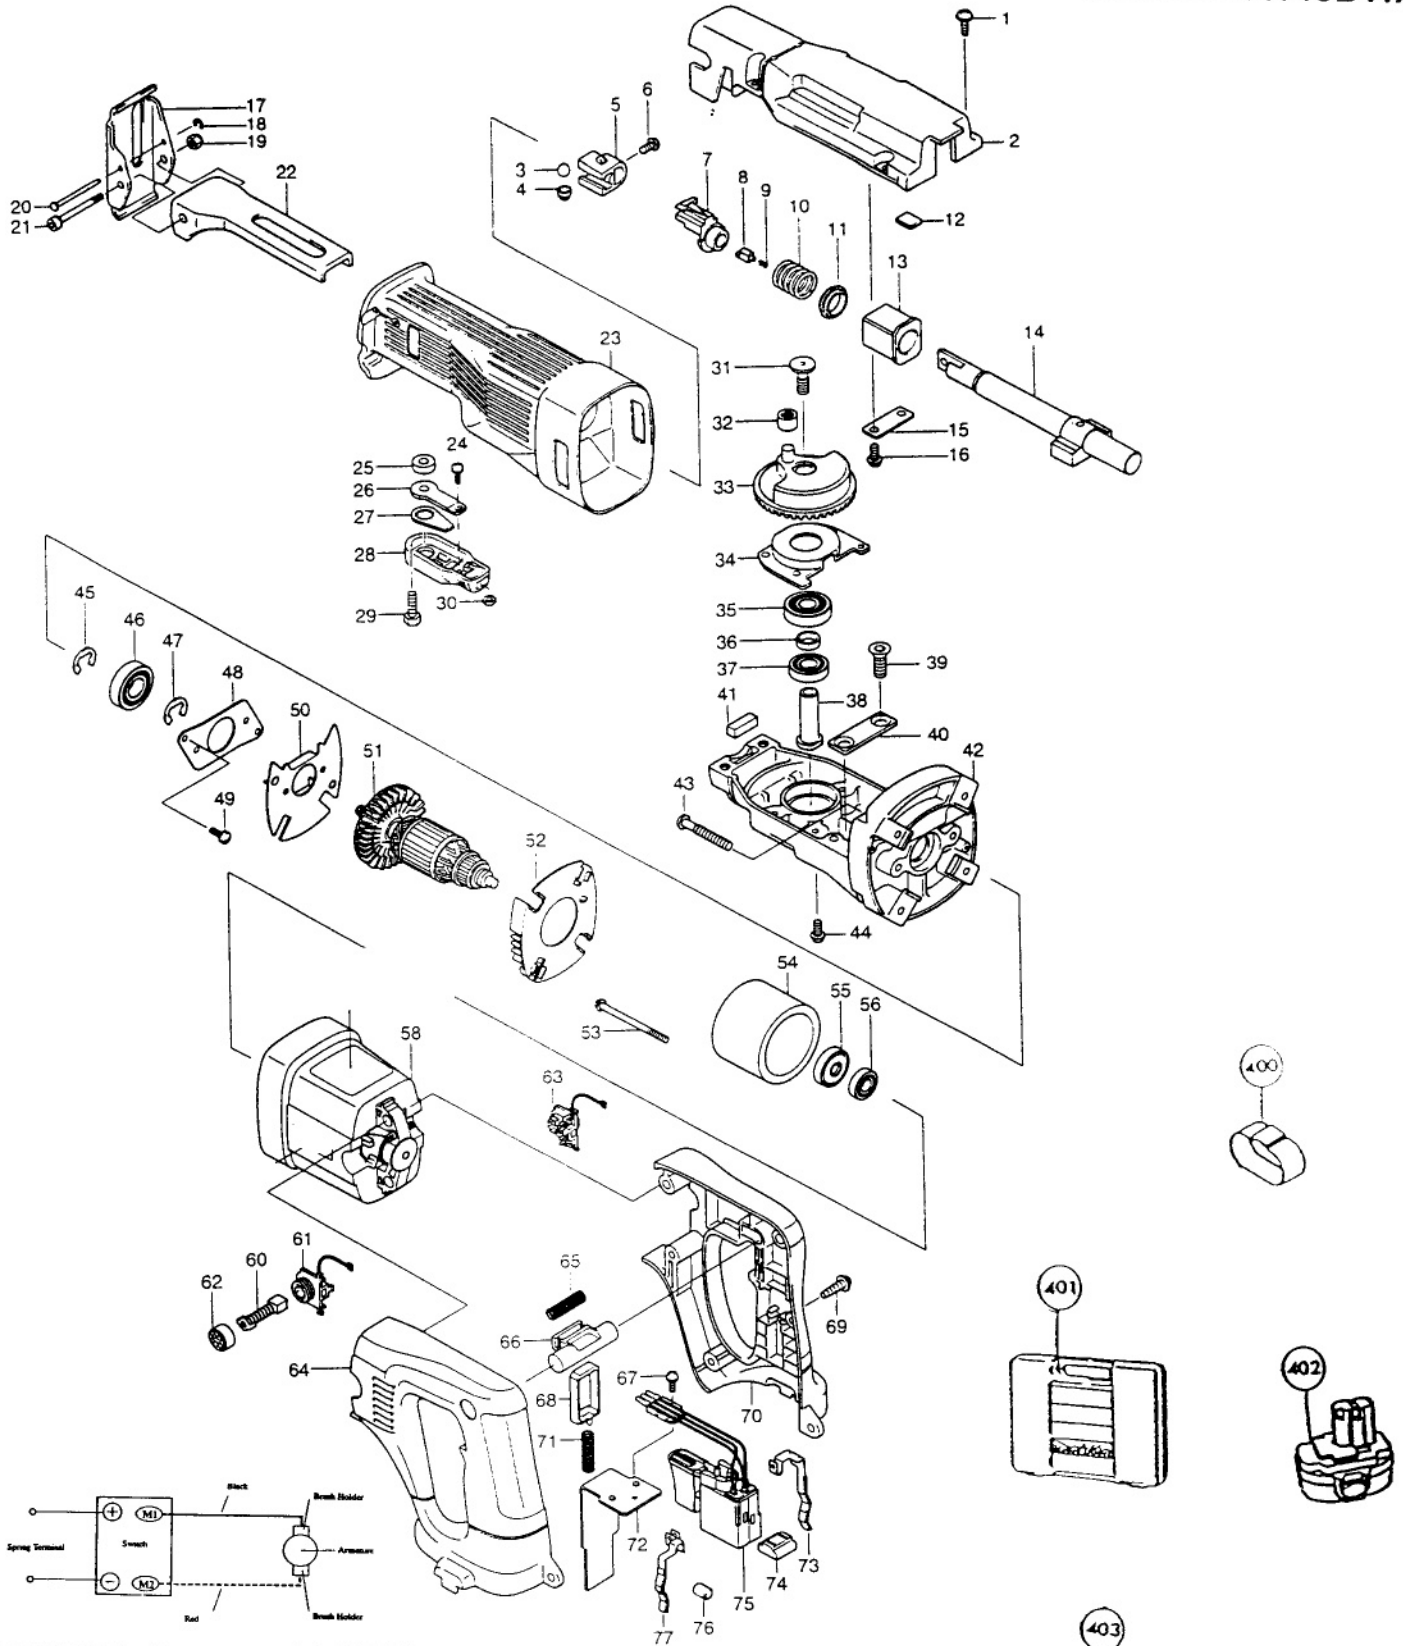

CORDLESS RECIPRO SAW

MODEL JR140D
MODEL JR140DWA

IMPORTANT! – To assure product **SAFETY** and **RELIABILITY**, repairs, maintenance or adjustments should be performed by **MAKITA** Service Centers, or other qualified service organizations. Always use **MAKITA** replacement parts.