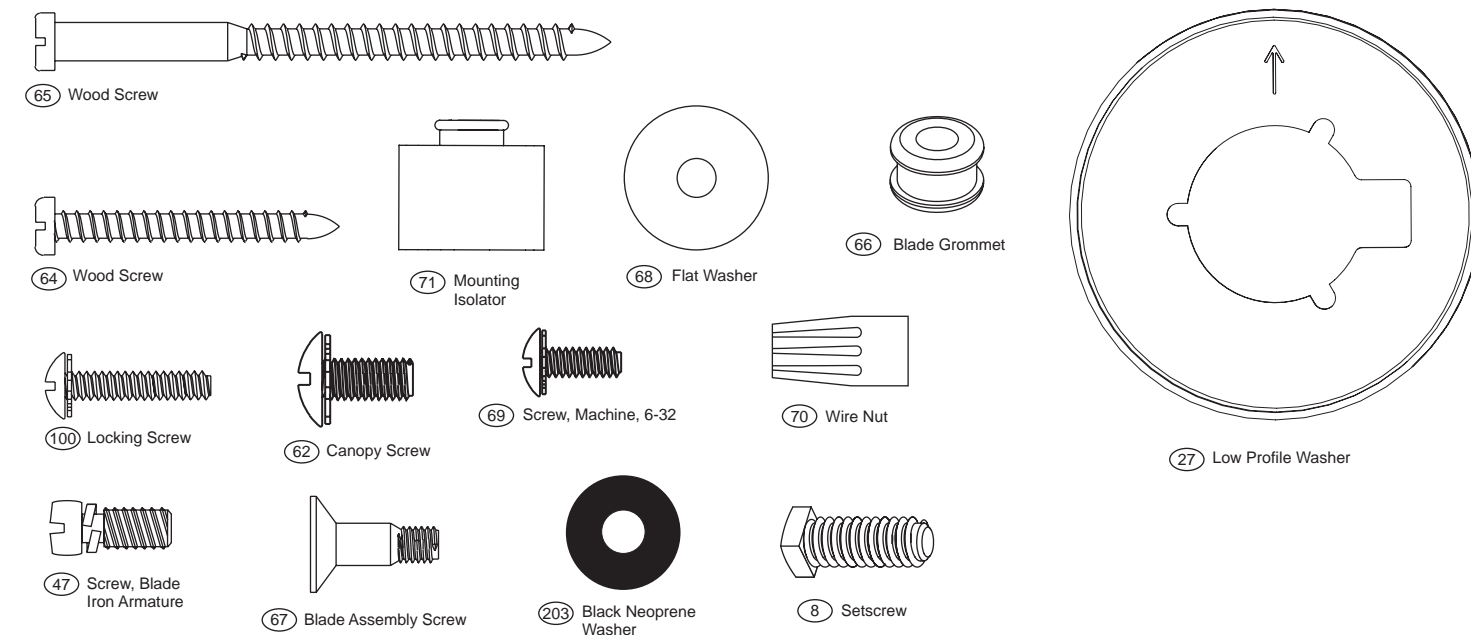

## Hardware (Drawn to Scale)

Part List		Model #	23683
		Asm. Dwg. #	96685
		Finish	Weathered Bronze
Item #	Item Name	Qty	Part #
1	* Hanging System Kit	1	94313-27-000
2	Ceiling Plate	1	-----
3	Canopy	1	-----
4	Canopy Trim Ring	1	-----
7	Hanger Ball / Downrod Assembly	1	-----
8	Set Screw	1	-----
27	Low Profile Washer	1	-----
62	Canopy Screw	4	-----
64	Wood Screw	2	-----
65	Wood Screw	2	-----
68	Flat Washer	4	-----
71	Neoprene Isolator	4	-----
100	Locking Screw	3	-----
203	Black Neoprene Washer	2	-----
28	Switch Housing, Assembly	1	97061-27-000
31	Switch Housing, Lower	1	85088-01-300
44	Blade Iron Set	1	93475-05-300
46	Blade Set	1	75147-03-000
47	Screw, Blade Iron Armature	10	63755-05-247
60	* Hardware Kit	1	94944-00-860
66	Blade Grommet	16	05989-01-000
67	Blade Assembly Screw	16	63730-07-247
69	Screw, Machine, 6-32	3	74506-36-232
70	Wire Nut	4	05172-01-000
75	Balancing Kit	1	07570-01-000
86	Remote Control Receiver	1	75145-04-000
87	Remote Control Transmitter	1	85095-01-000
150	Globe/Shade	4	94970-01-000