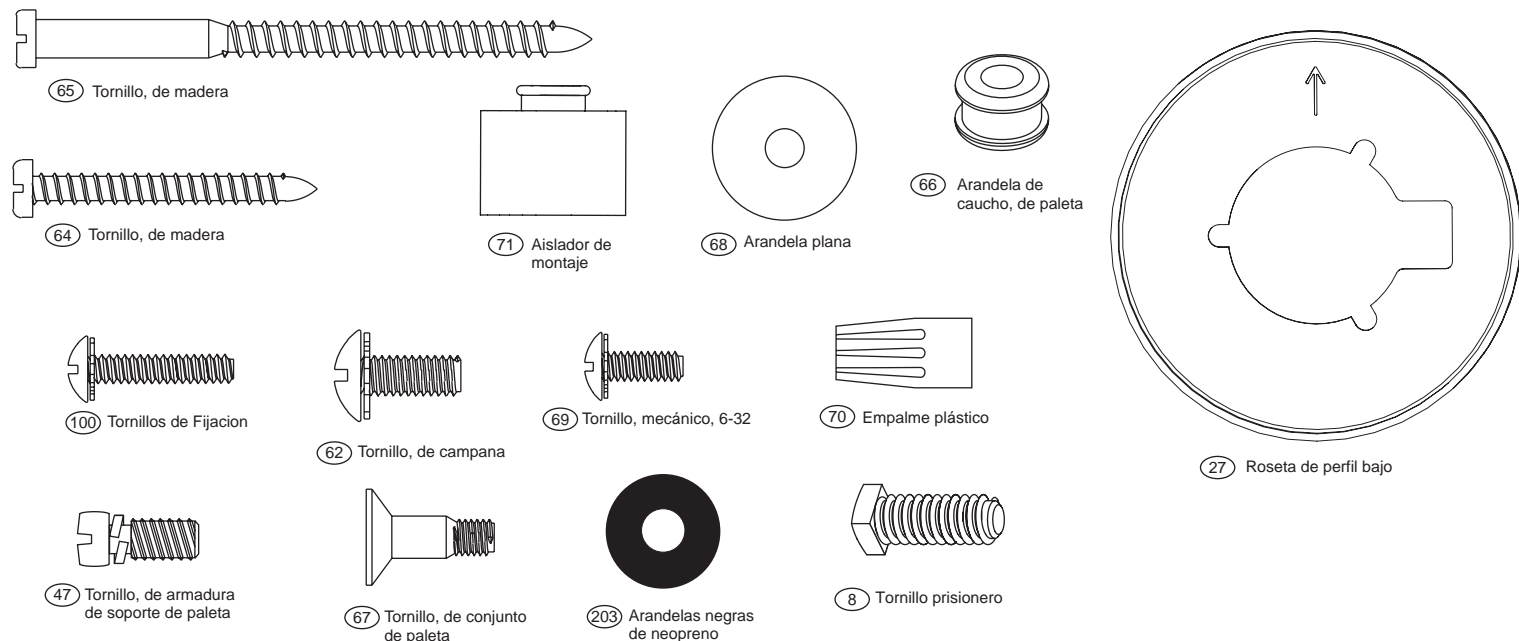

Lista de piezas

		No. del modelo	23683
		No. del dibujo de ensamblaje	96685
		Acabado	Bronce antiguo
No. del ítem	Nombre del ítem	Cantidad	Part #
1	* Equipo de sistema de colgar	1	94313-27-000
2	Placa de techo	1	-----
3	Campana	1	-----
4	Anillo de la moldura de campana	1	-----
7	Bola de suspensión / Conjunto de varilla	1	-----
8	Tornillo prisionero	1	-----
27	Roseta de perfil bajo	1	-----
62	Tornillo, de campana	4	-----
64	Tornillo, de madera	2	-----
65	Tornillo, de madera	2	-----
68	Arandela, plana	4	-----
71	Aislador de montaje	4	-----
100	Tornillos de Fijación	3	-----
203	Arandelas negras de neopreno	2	-----
28	Conjunto del interruptor / alojamiento	1	97061-27-000
31	Caja del interruptor, inferior	1	85088-01-300
44	Juego de soporte de paletas	1	93475-05-300
46	Juego de paletas	1	75147-03-000
47	Tornillo, de armadura de soporte de paleta	10	63755-05-247
60	* Kit de materiales	1	94944-00-860
66	Arandela de caucho, de paleta	16	05989-01-000
67	Tornillo, de conjunto de paleta	16	63730-07-247
69	Tornillo, mecánico, 6-32	3	74506-36-232
70	Empalme plástico	4	05172-01-000
75	Kit de equilibrado	1	07570-01-000
86	Receptor de control remoto	1	75145-04-000
87	Transmisor de control remoto	1	85095-01-000
150	Globe/Shade	4	94970-01-000