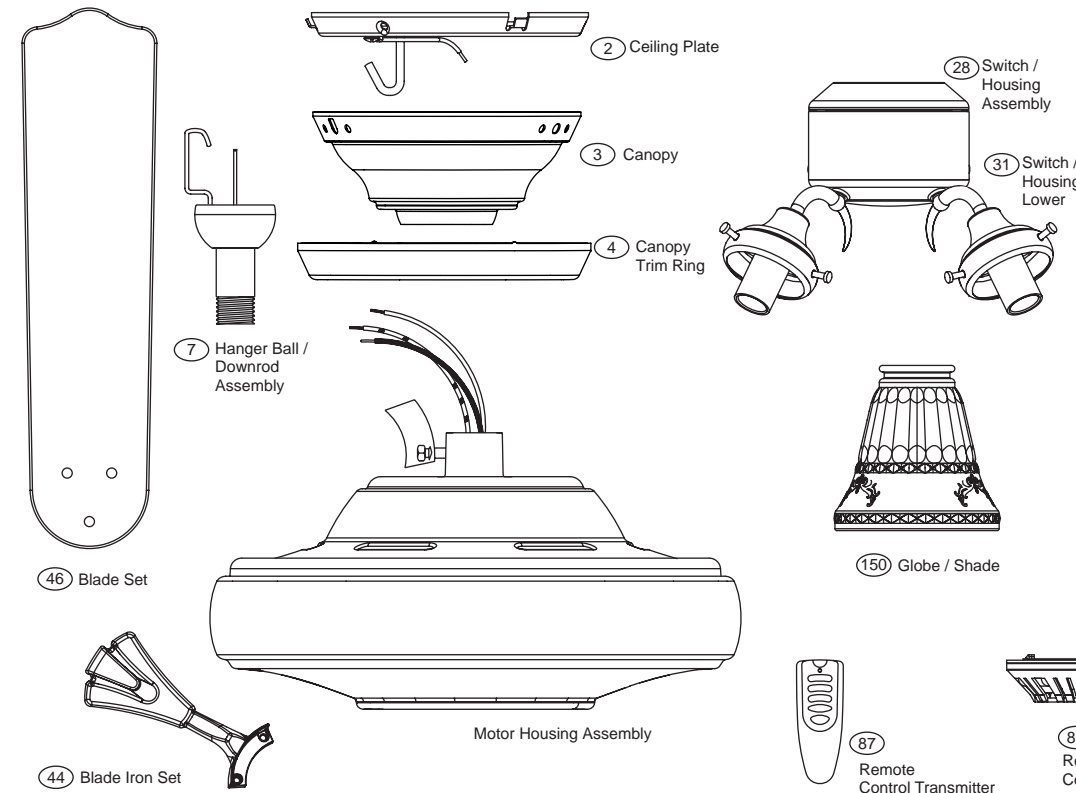

PARTS GUIDE

Using the Parts Guide below, check to make sure all parts are included in the box.
If parts are missing or damaged call 1-888-830-1326.
PLEASE DO NOT RETURN THIS PRODUCT TO THE STORE.

Before installing your fan, record the following information for your records and warranty assistance.

Fan Parts (Not Drawn to Scale)

Model Name _____
Catalog No. _____
Serial No. _____
Date Purchased _____
Where Purchased _____

Missing / Broken Parts:
Call 1-888-830-1326

1. **Fan does not work:**
1. Reference the Trouble Shooting guide in your Instruction Manual.
  2. Call your Local Service Center.
  3. Call Technical Support at 901-248-2222.

For additional information on:
Hunter Products • Trouble Shooting
Dealer Location • Service Center Locator
Call 1-800-448-6837
www.hunterfan.com

Hardware (Drawn to Scale)