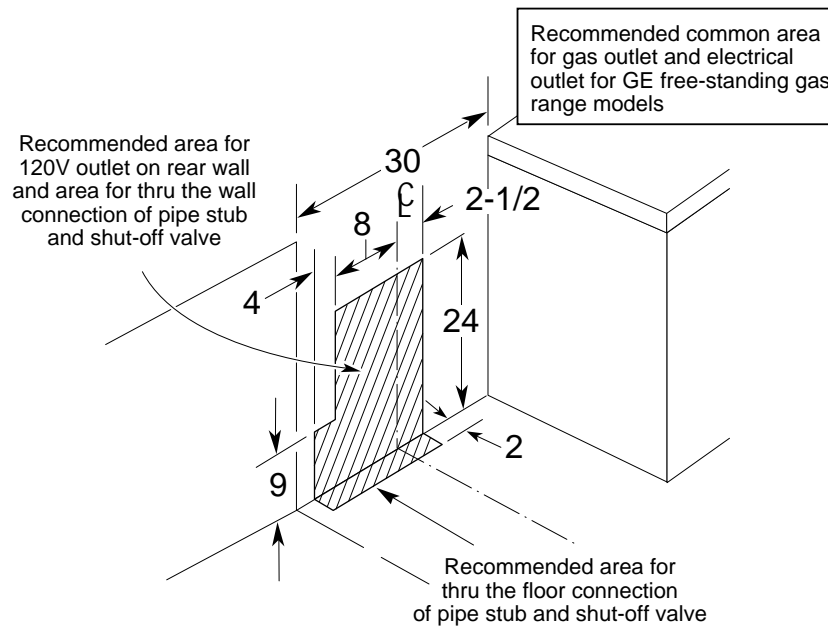

## RGB528BEAAD—30" Free-Standing Gas Range

Dimensions (in inches)

### Installation Information:

Dimensions shown here are the same as those shown on the installation instructions at the time this sheet was printed. Before proceeding with installation, see your Hotpoint supplier for latest detailed preparation and installation instructions or install from the instructions packed with each unit.