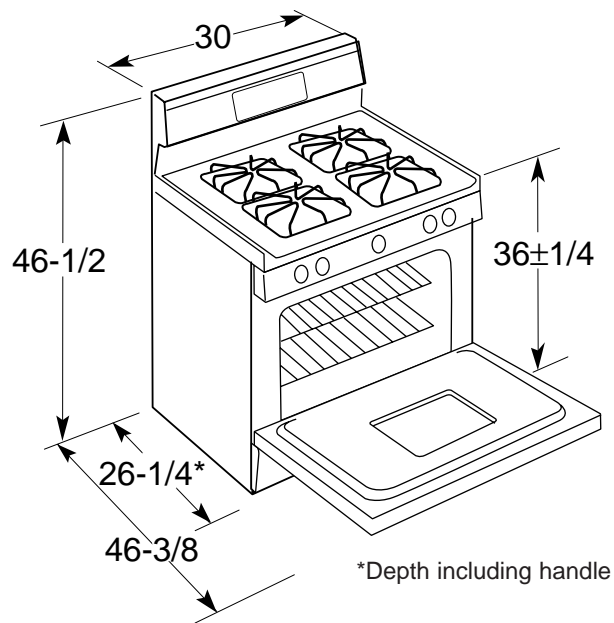

## RGB528BEAAD—30" Free-Standing Gas Range

Dimensions (in inches)

### Installation Information:

Dimensions shown here are the same as those shown on the installation instructions at the time this sheet was printed. Before proceeding with installation, see your Hotpoint supplier for latest detailed preparation and installation instructions or install from the instructions packed with each unit.

## RGB528BEAAD—30" Free-Standing Gas Range