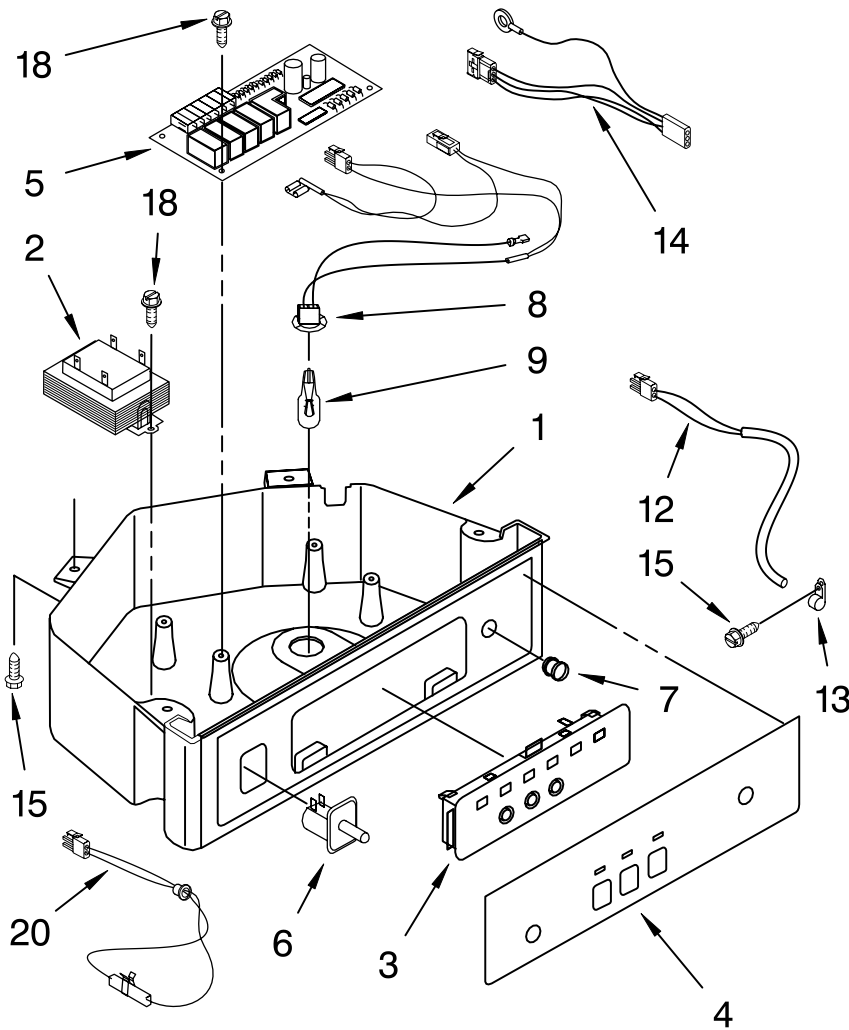

FOR ORDERING INFORMATION REFER TO PARTS PRICE LIST

EVAPORATOR, ICE CUTTER GRID AND WATER PARTS

For Models: KUIS15PRHW8, KUIS15PRHB8

(White-Pump Model) (Black-Pump Model)

<u>Illus.</u> <u>No.</u>	<u>Part</u> <u>No.</u>	<u>DESCRIPTION</u>
1	2185758	Valve, Complete Water
2	2217286	Tube, Plastic
3	488208	Screw
4	2185523	Dispenser, Water
5	2217269	Evaporator
6	627018	Nut, Compression
7	841707	Insert, Tube
8	2172593	Tube, Water Fill
9	488660	Nut, Speed
10	836667	Spacer
11	2208539	Fastener, Pushnut
12	489443	Screw
13	2185625	Reservoir, Water Slide
14	2185626	Tube
15	2185673	Hose, Overflow
16	2313604	Guide-Ice, Grid
17	2313603	Bracket, Front and Rear
18	2313602	Bracket, Side Left and Right
19	2185681	Harness, Grid
20	2208533	Tube
21	487627	Ball Sleeve
22	487857	Nut Ball, Sleeve
26	3400886	Screw 8-18 x 1 1/4
28	2313601	Grid Assembly (Complete)
29	2174754	Wire, Grid Cutter
30	2185570	Cover, Grid
31	8281228	Thumbscrew
32	8201653	Reservoir, Water
33	3400884	Screw 8-18 x 5/8
34	2185696	Cap, Drain
35	3400909	Nut, Push-In

FOR ORDERING INFORMATION REFER TO PARTS PRICE LIST

PUMP PARTS

For Models: KUIS15PRHW8, KUIS15PRHB8
(White-Pump Model) (Black-Pump Model)

<u>Illus. No.</u>	<u>Part No.</u>	<u>DESCRIPTION</u>
1	2217220	Pump, Water (Complete)
2	3400884	Screw 8-18 x 5/8
3	2185677	Cover, Pump
4	2185585	Bracket, Connector Assembly

FOR ORDERING INFORMATION REFER TO PARTS PRICE LIST

CONTROL PANEL PARTS

For Models: KUIS15PRHW8, KUIS15PRHB8

(White-Pump Model) (Black-Pump Model)

Illus. No.	Part No.	DESCRIPTION
1	2185738	Box, Control
2	2185657	Transformer
3	2185592	Assembly, Switch (ALSO ORDER #4)
4	2208317W	Overlay
5	2304016	Control Board
6	2149705	Switch, Plunger
7	2185694	Lens, LED
8	2185692	Wiring Harness Grid/ Light
9	745362	Bulb
12	2313633	Thermostat, Bin
13	2185825	Clamp
14	2187836	Wiring Harness, Main to Pump
15	3400884	Screw 8-18 x 5/8
18	3400850	Screw 8-16 x 3/8
20	2313635	Thermister, Ice Control