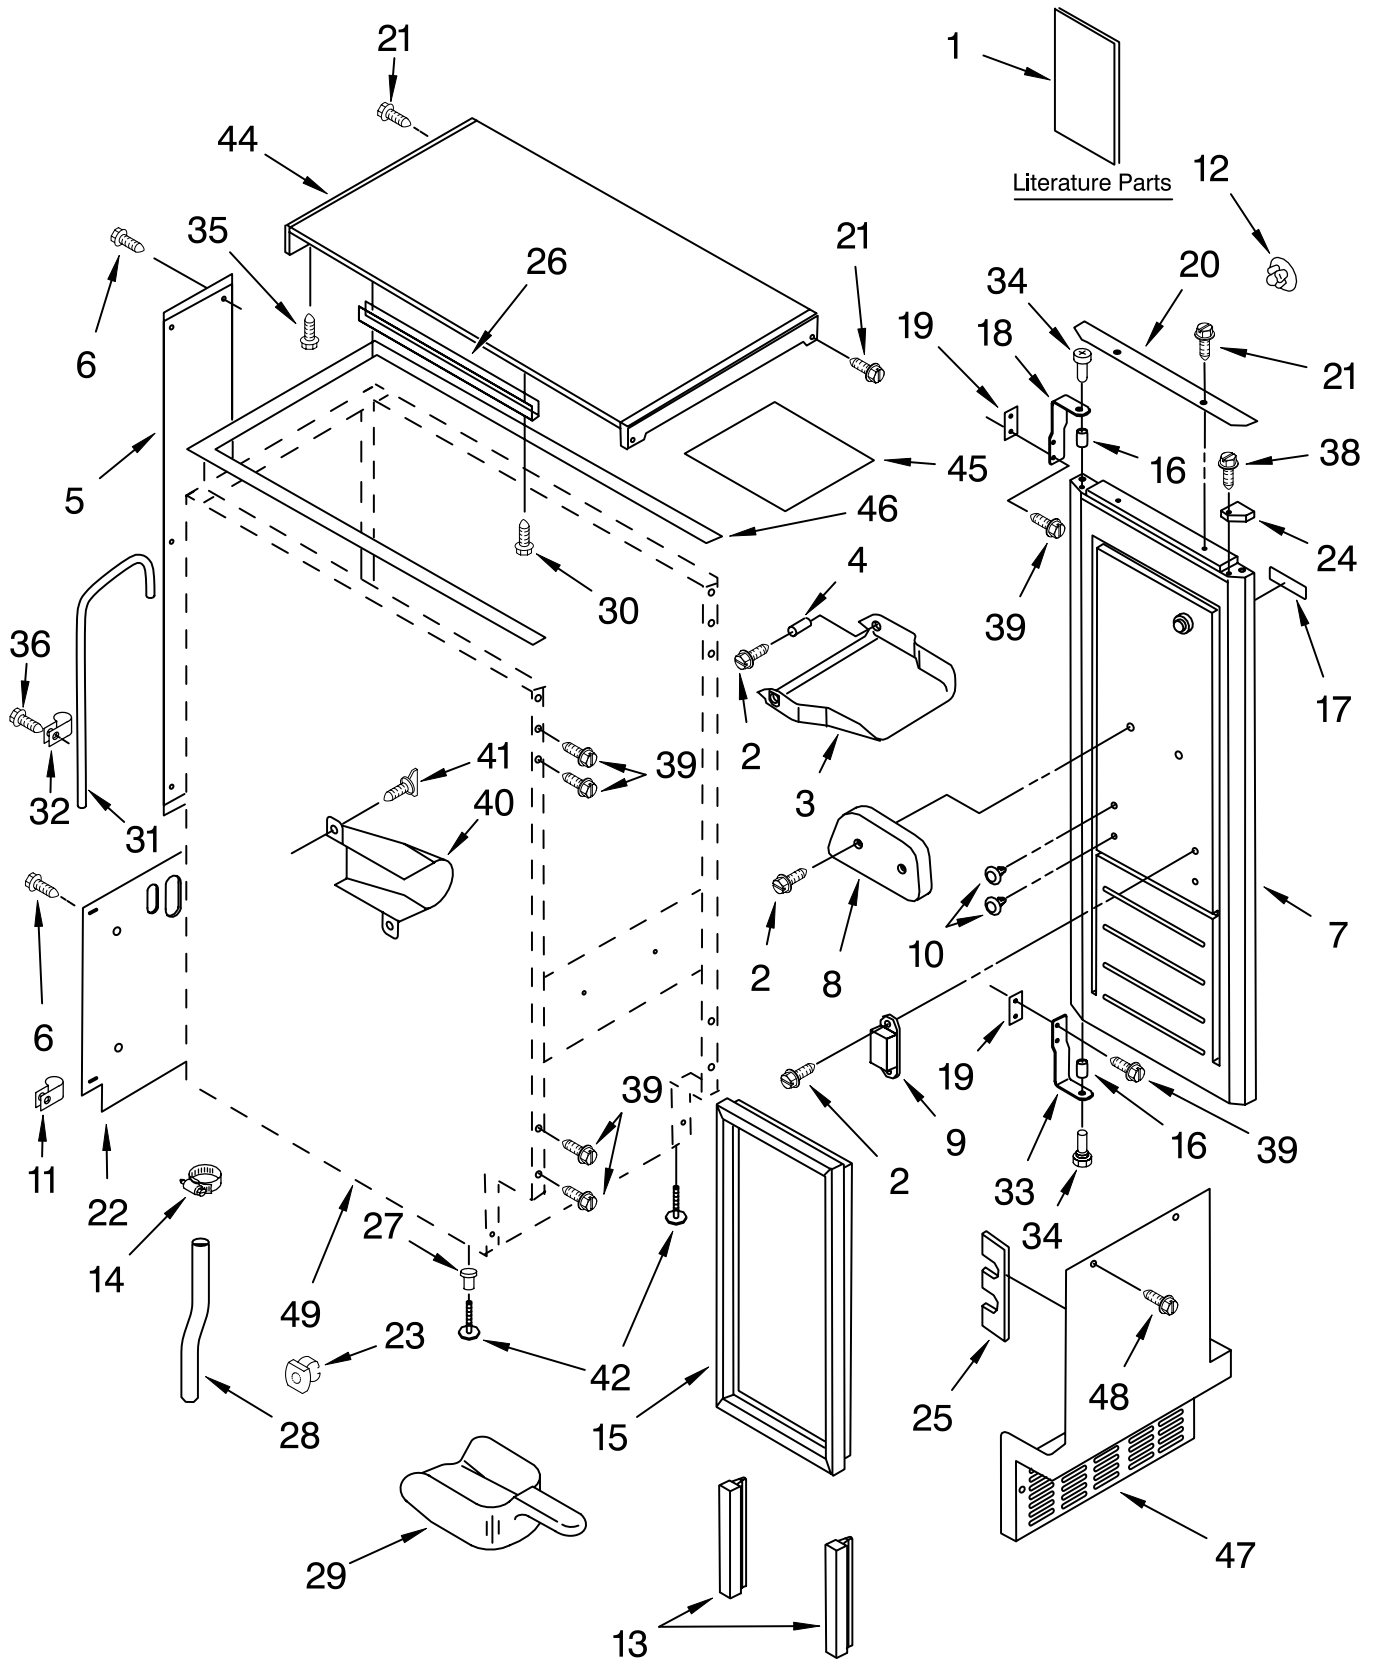

CABINET LINER AND DOOR PARTS

For Models: KUIS15PRHW8, KUIS15PRHB8

(White-Pump Model) (Black-Pump Model)

ICE CUBE
MAKER

KitchenAid®

FOR ORDERING INFORMATION REFER TO PARTS PRICE LIST

CABINET LINER AND DOOR PARTS

For Models: KUIS15PRHW8, KUIS15PRHB8

(White-Pump Model) (Black-Pump Model)

Illus. No.	Part No.	DESCRIPTION	Illus. No.	Part No.	DESCRIPTION	Illus. No.	Part No.	DESCRIPTION
1		Literature Parts	17		Nameplate	29	585158	Scoop
	2313787	Use & Care Guide		2212760	White	30	3400884	Screw 8-18 x 5/8
	2313728	Service & Wiring Sheet		2212762	Black	31	2217467	Tube, Air Vent
2	3400886	Screw 8-18 x 1 1/4	18	2185710	Hinge, Top	32	2208367	Clamp, Tube (3)
3	2185742	Bin, Door	19	2185709	Shim, Hinge	33	2185711	Hinge, Bottom
4	2185678	Spacer	20		Handle, Door	34	2185712	Pin, Hinge
5	2217394	Cover, Wiring		2208492W	White	35	489048	Screw, Ground
6	489442	Screw		2208492B	Black	36	8281265	Screw 8-18 x 1/2
7		Door	21		Screw	38	348689	Screw 8-18 x 3/4
	2932803W	White		8281188	White	39	489423	Screw
	2932803B	Black		8281186	Black	40	2185927	Holder, Scoop
8	2185695	Cam, Door	22	2185730	Assembly, Unit Cover	41	8281228	Thumbscrew
9	2217393	Assembly, Magnetic Catch	23	692400	Nut, Push-In	42	3374849	Leg, Leveler (4)
10	941839	Plug, Hole	24		Filler, Endcap Left Side	44		Top
11	8533996	Clamp		2185655W	White		2929700W	White
12	2189000	Hole Plug, Handle		2185655B	Black		2929700B	Black
13	2217367	Gasket, Bottom		2185656W	White	45	2185690	Shield, Electrical
14	489503	Clamp		2185656B	Black	46	2217293	Gasket, Top Panel
15	2217294	Gasket, Door		2185756	Pad, Foam	47		Grill, Front
16	2185640	Sleeve, Hinge	25	2185756	Pad, Foam		2185571W	White
			26	2185691	Channel, Wiring		2185571B	Black
			27	3400240	Nut, Leg Leveler	48	489474	Screw 8-18 x 1
			28	2185672	Tube, Drain (Drain to Pump)	49		Cabinet & Liner (NOT SERVICED)