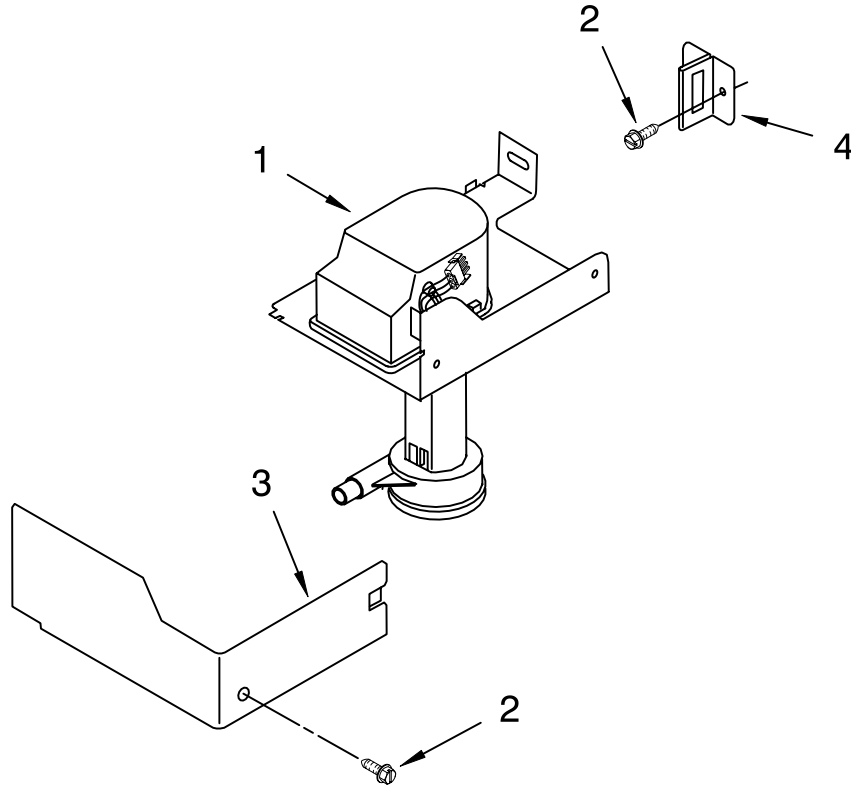

PUMP PARTS

For Models: KUIS15PRHW8, KUIS15PRHB8
(White-Pump Model) (Black-Pump Model)

<u>Illus. No.</u>	<u>Part No.</u>	<u>DESCRIPTION</u>
1	2217220	Pump, Water (Complete)
2	3400884	Screw 8-18 x 5/8
3	2185677	Cover, Pump
4	2185585	Bracket, Connector Assembly

FOR ORDERING INFORMATION REFER TO PARTS PRICE LIST