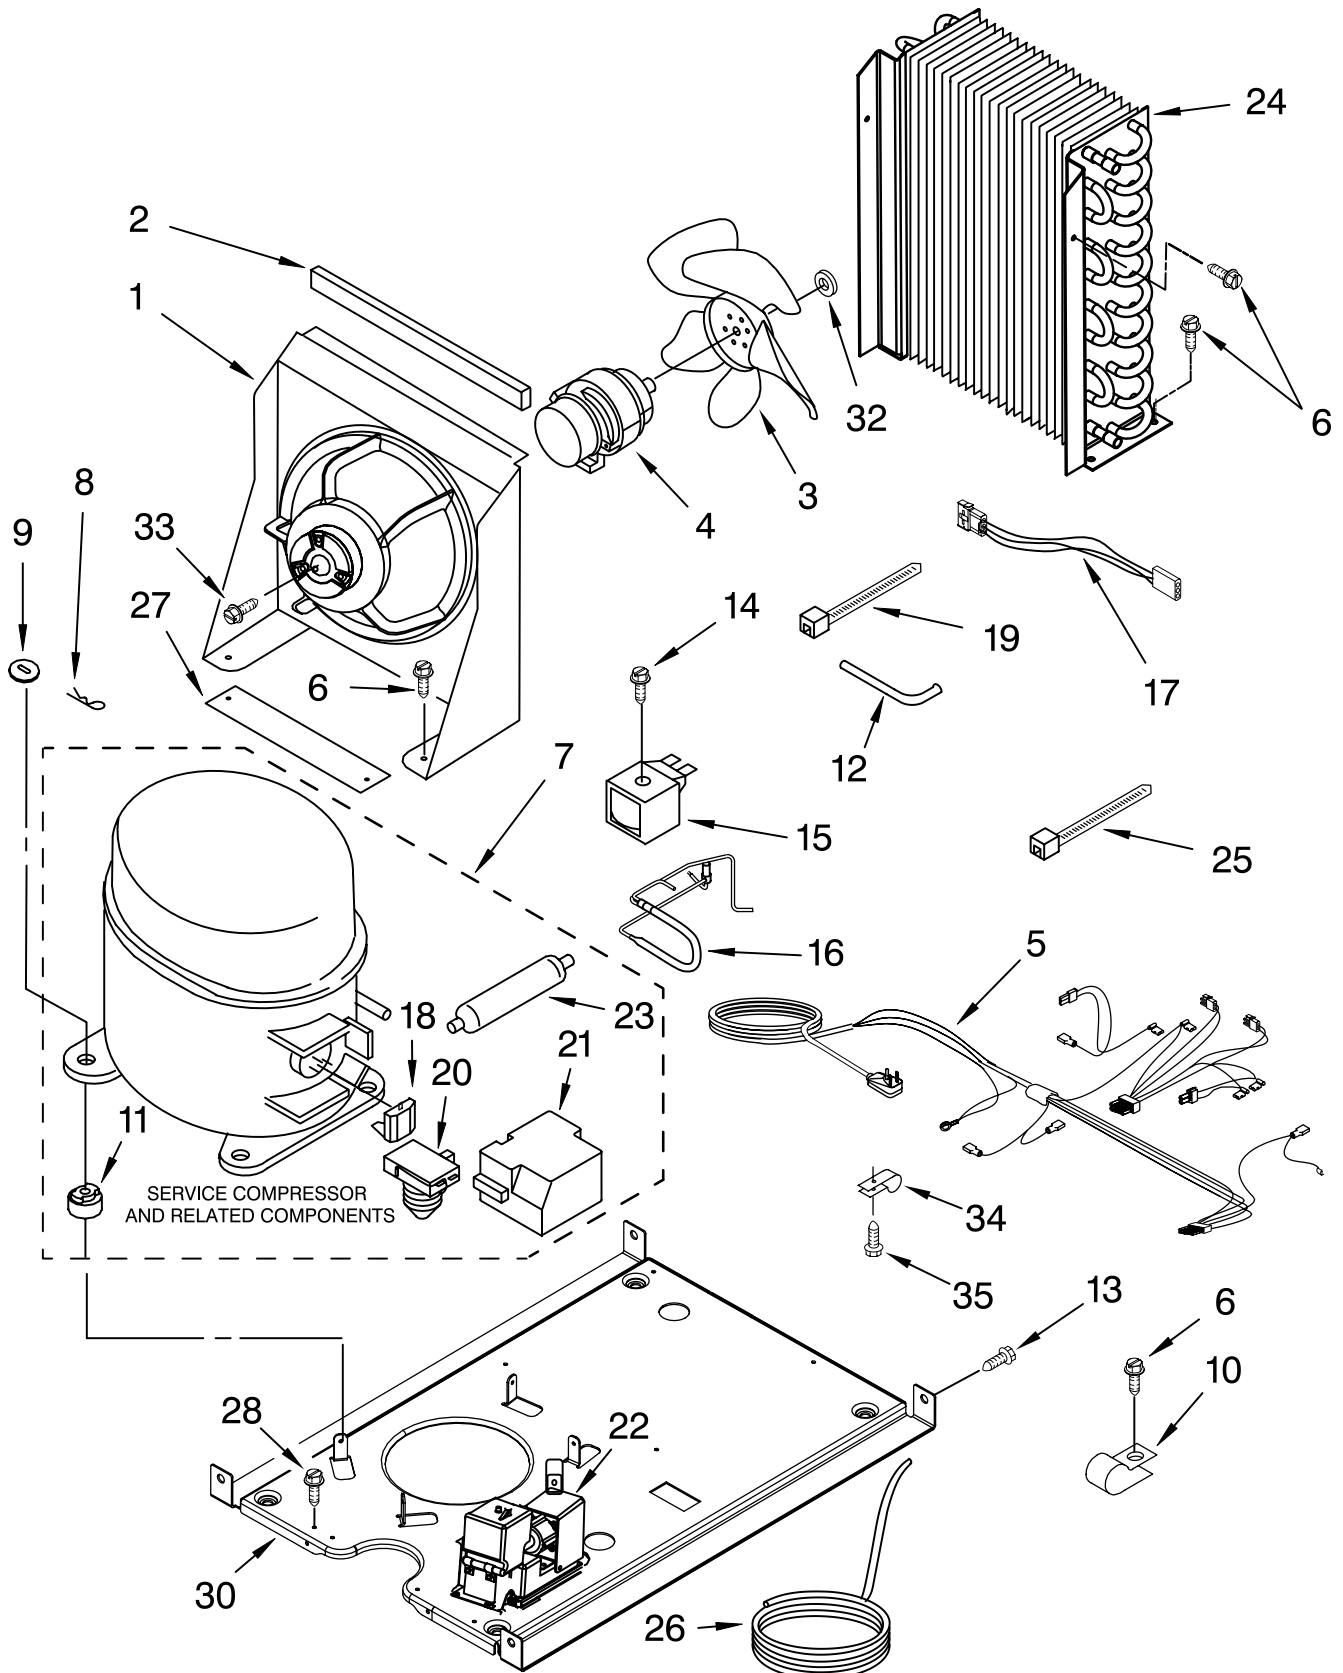

UNIT PARTS

For Models: KUIS15PRHW8, KUIS15PRHB8

(White-Pump Model) (Black-Pump Model)

FOR ORDERING INFORMATION REFER TO PARTS PRICE LIST

UNIT PARTS

For Models: KUIS15PRHW8, KUIS15PRHB8

(White-Pump Model) (Black-Pump Model)

Illus. No.	Part No.	DESCRIPTION	Illus. No.	Part No.	DESCRIPTION	Illus. No.	Part No.	DESCRIPTION
1	2217434	Bracket, Fan Mtg.	13	489423	Screw	23		Drier
2	2185675	Pad, Foam	14	489472	Screw		2209223	Production
3	2190685	Blade, Fan	15	759112	Coil, Solenoid		4387019	Service
4	2188537	Motor, Fan	16	2208413	Valve, Body	24	2217398	Condenser
5	2313636	Wiring Harness, Complete Unit (Includes Power Cord)	17	2187835	Wiring Harness, Condenser Fan Overload	25	851095	Wire Tie
6	304392	Screw 8-18 x 1/2	18	2217223	Production	26	2208432	Tube, Drainage
7	2208370	Compressor (Includes Illus. 11,18, 20,21 & 23)		4387938	Service (Includes Relay)	27	2217397	Pad, Foam (2)
8	A201435	Clip, Mounting	19	2155774	Strap	28	488500	Screw
9	A201441	Shim (4)	20	2217224	Relay, Start Production	30	2217388	Base, Unit
10	2185960	Clamp (Power Cord)		4387938	Service (Includes Overload)	32	486692	Nut, Speed
11		Grommet (4)	21		Cover, Terminal	33	489494	Screw 8-32 x 3/4
	2217318	Production		2208371	Production	34	2185788	Clamp
	4387558	Service		4387731	Service	35	3400884	Screw
12	2208415	Tube, Process	22	2208534	Pump, Drain	REFRIGERANT CHARGE		
						6.5 OZ. (R134A)		

FOR ORDERING INFORMATION REFER TO PARTS PRICE LIST