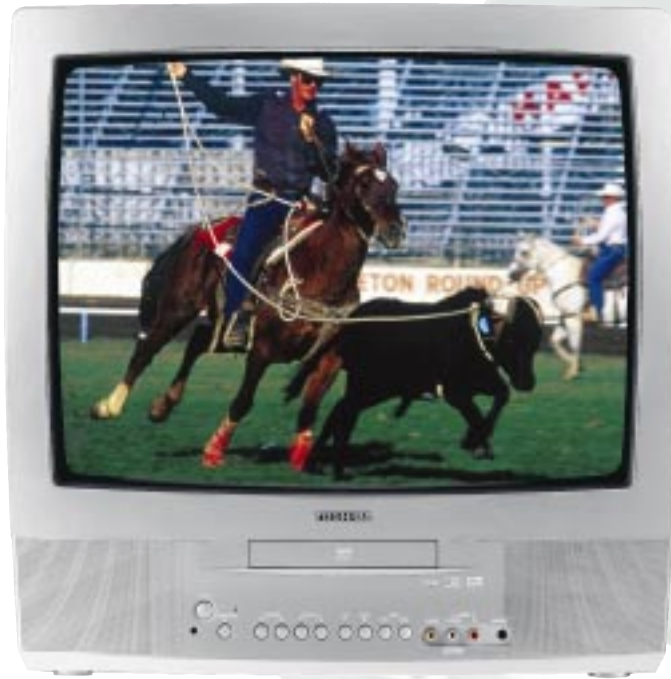

T V / D V D C O M B O • M D 1 9 N 1

Key Features

Full-Featured DVD Player
Picture Zoom

Stereo TV with Front Firing Speaker System
Coaxial Digital Audio Output

Game Mode
Sleep Timer
Front A/V Inputs
Illuminated Remote Control

Advantage Toshiba

- 19" set with Full-Featured DVD Player for the ultimate in convenience.
- Stereo TV with Front Firing Speaker System offers outstanding audio performance
- DVD-Video/CD/Video CD playback. DVD-R/CD-R/CD-RW* Compatible playback ensures discs made with with personal recording devices can be played back in the home theater system, too
- Front Panel AV Inputs for easy connection of video games or a camcorder
- Front Panel Headphone Jack allows for individual listening privacy

TOSHIBA

Technology & Benefits

Picture Zoom

This interactive DVD feature allows you to select an area of the picture you want to zoom in on and magnify it. Enhanced digital processing during moving video or freeze-frame playback produces superior color fidelity and resolution, even when you're zoomed in. Also can be used to expand letterbox-only films to increase the viewable area on-screen.

Game Mode

Easily switch between the TV and the front inputs when a gaming device is connected by simply using a key on the remote.

Front Firing Speaker Design

These front-firing, side-mounted speakers deliver the best stereo sound by keeping the sonic image widely separated within the cabinet.