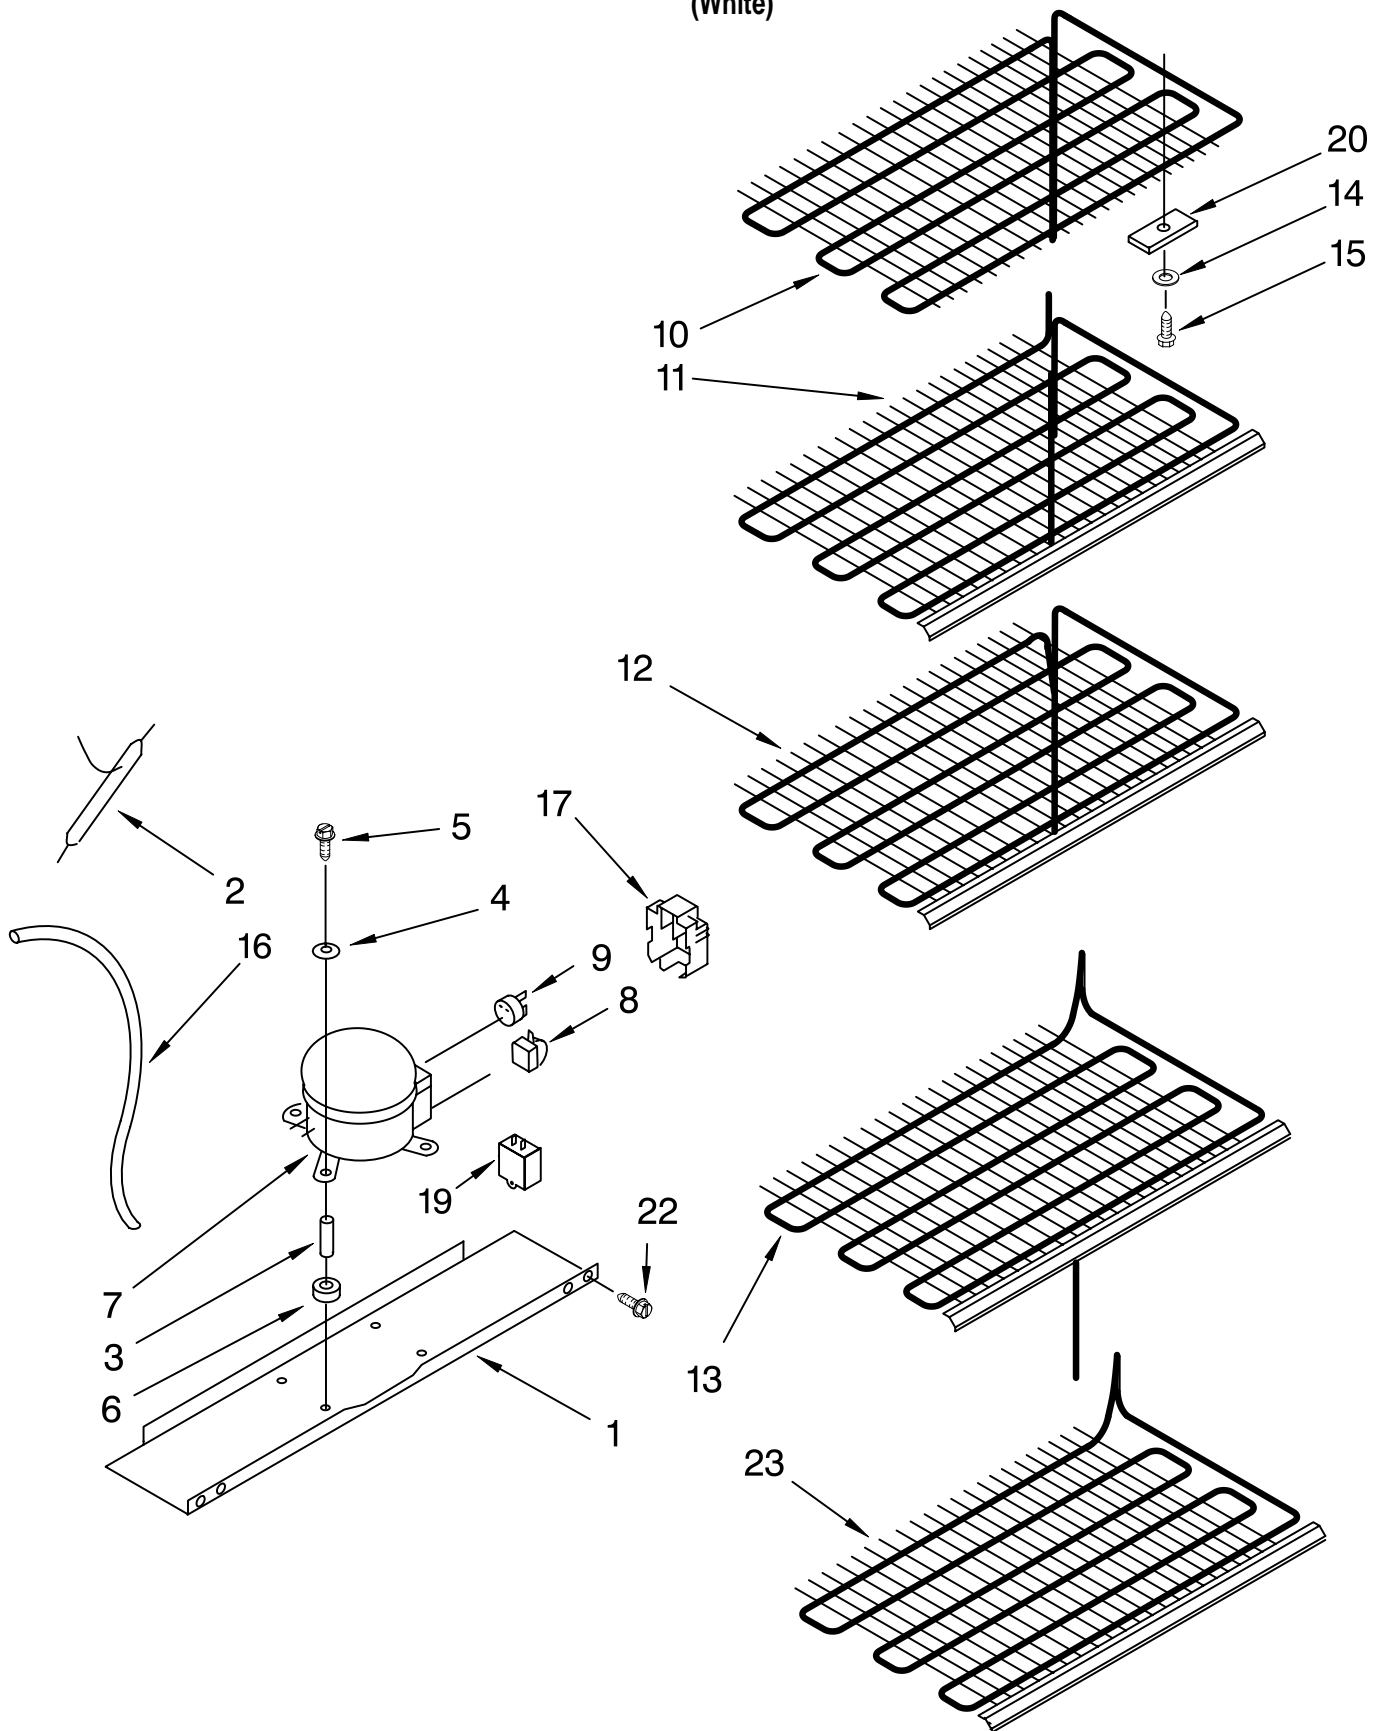

CABINET PARTS

VERTICAL FREEZER

For Model: EV161FZRQ00
(White)

FOR ORDERING INFORMATION REFER TO PARTS PRICE LIST

CABINET PARTS

For Model: EV161FZRQ00
(White)

Illus. No.	Part No.	DESCRIPTION
1		Literature Parts
	8210432	Owners Manual
	8210396	Energy Label/Tag
2	4390520	Washer, Door Spacer
3	4356803	Clip, Grille
4	8210293	Grille
5	4357139	Screw
6	4390659	Bushing, Hinge
7	4356643	Clamp, Tube
8	8210227	Corner Filler (2)
9	4390489	Shim, Bottom
10	8210222	Hinge, Top
11	8210238	Hinge, Bottom
12	4357019	Drain Plug
13	4390866	Leg, Leveler
14	4356830	Screw
15	4357269	Grommet, Drain
16	8210375	Cord, Power
17		Cabinet (Not A Serviceable Part)
18	4357139	Screw
19	4390905	Power Light Assembly
20	4357279	Cover, Hinge
21	4390596	Plug, Hole (White)

LINER PARTS

For Model: EV161FZRQ00
(White)

FOR ORDERING INFORMATION REFER TO PARTS PRICE LIST

LINER PARTS

For Model: EV161FZRQ00
(White)

Illus. No.	Part No.	DESCRIPTION
1		Liner (Not A Serviceable Part)
2	8210348	Knob, Control
4	8210395	Thermostat
5	4357042	Screw
6	8210246	Tubing, Thermostat
7	4390621	Basket

FOR ORDERING INFORMATION REFER TO PARTS PRICE LIST

UNIT PARTS

For Model: EV161FZRQ00
(White)

FOR ORDERING INFORMATION REFER TO PARTS PRICE LIST

UNIT PARTS

For Model: EV161FZRQ00
(White)

<u>Illus. No.</u>	<u>Part No.</u>	<u>DESCRIPTION</u>
1	4357257	Pan, Compressor Mounting
2	4357299	Drier
3	4356846	Sleeve, Grommet
4	4356847	Washer
5	8210220	Screw, Compressor Mounting
6	4356335	Grommet
7	4390734	Compressor (Includes Items 6, 8, 9, & 17)
8	4356738	Relay
9	4390624	Overload
10	8210398	Evaporator, Top
11	8210304	Evaporator Shelf
12	8210305	Evaporator Shelf
13	8210306	Evaporator Shelf
14	4357057	Washer
15	4357223	Screw, Evaporator Mounting
16	4390881	Heat Exchanger
17	4356777	Cover
19	8210273	Capacitor
20	4356854	Clamp
22	4356820	Screw
23	8210257	Evaporator Shelf, Bottom