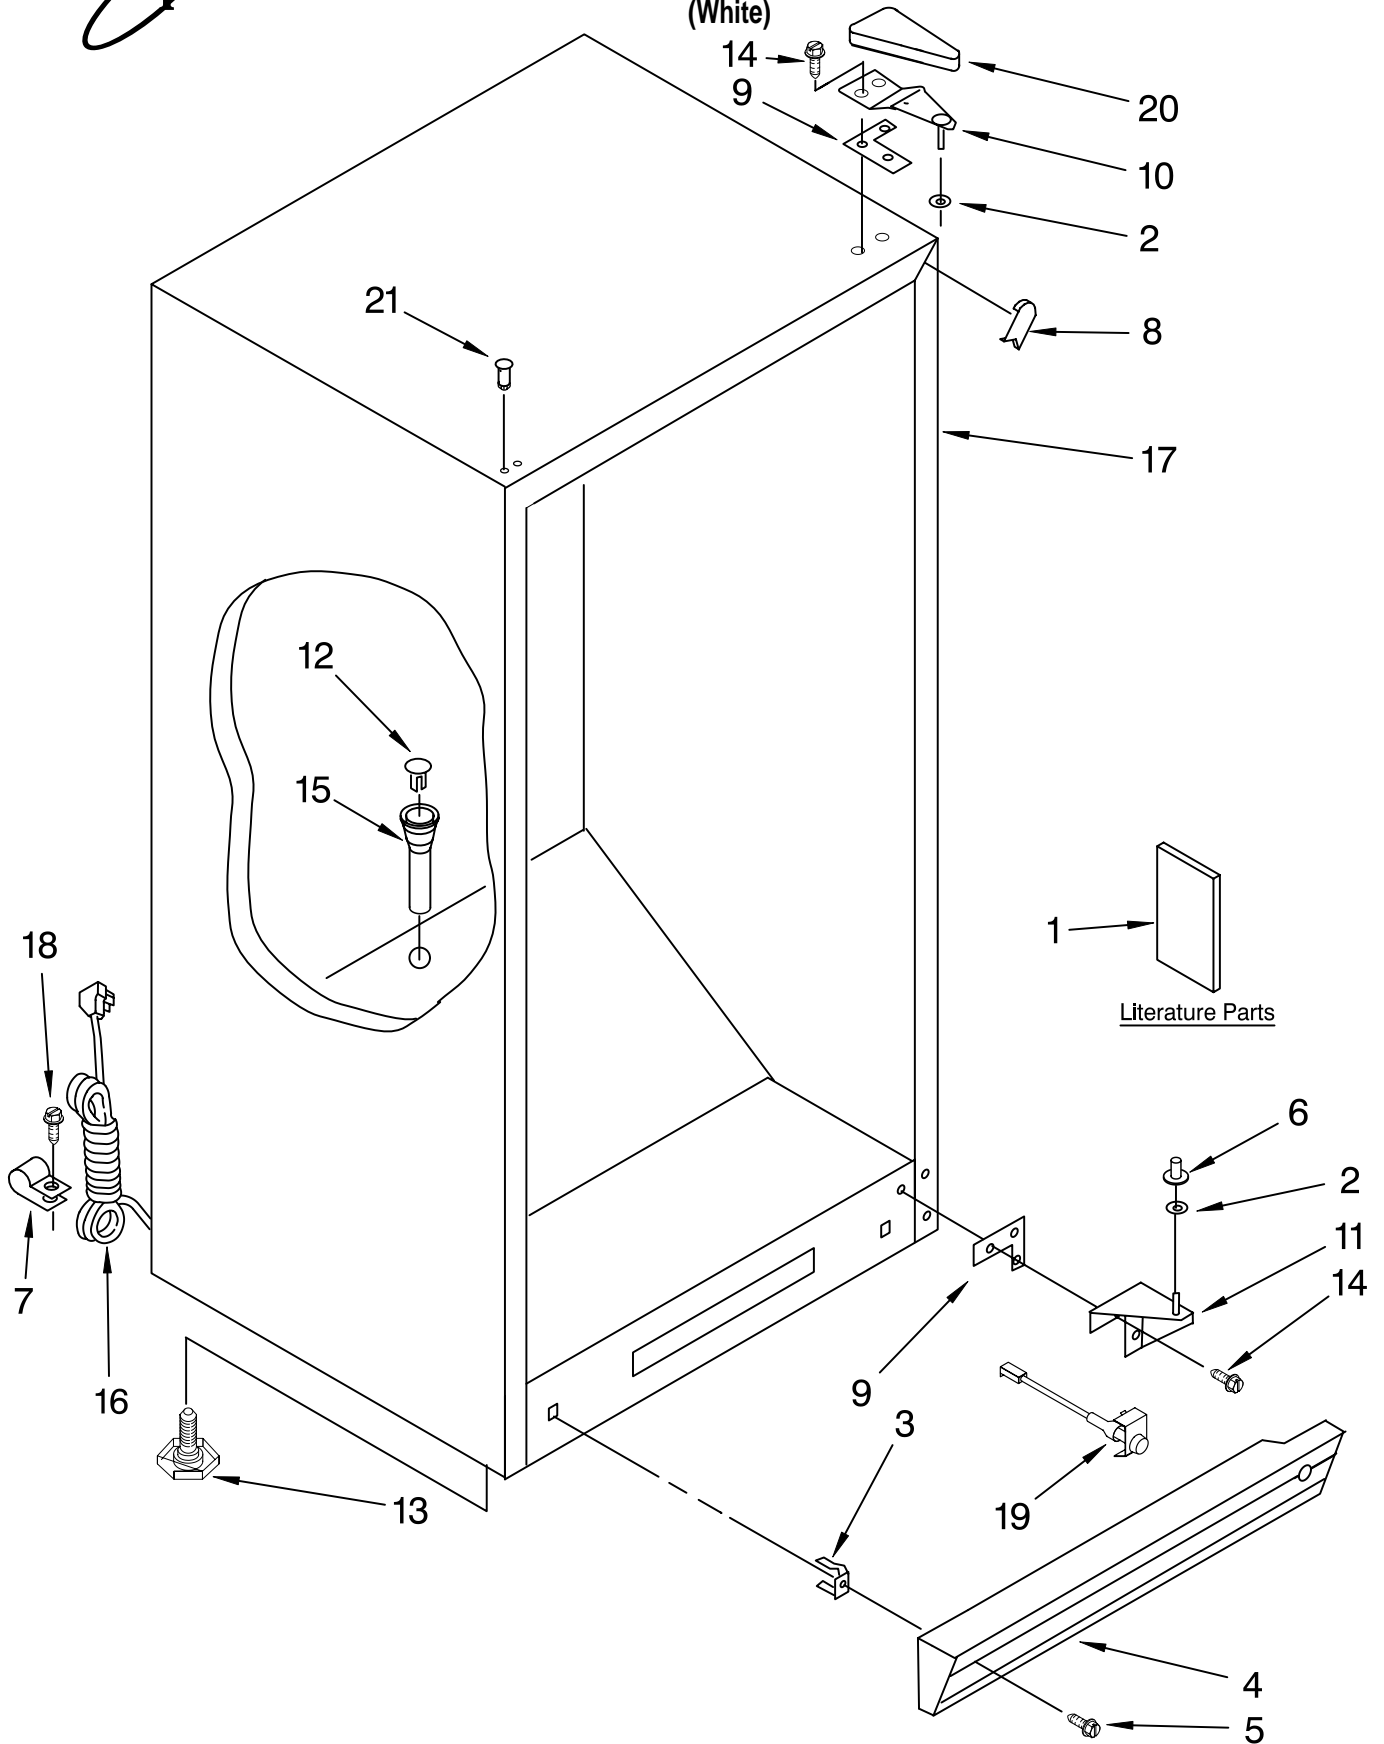

CABINET PARTS

VERTICAL FREEZER

For Model: EV161FZRQ00
(White)

FOR ORDERING INFORMATION REFER TO PARTS PRICE LIST

CABINET PARTS

For Model: EV161FZRQ00
(White)

Illus. No.	Part No.	DESCRIPTION
1		Literature Parts
	8210432	Owners Manual
	8210396	Energy Label/Tag
2	4390520	Washer, Door Spacer
3	4356803	Clip, Grille
4	8210293	Grille
5	4357139	Screw
6	4390659	Bushing, Hinge
7	4356643	Clamp, Tube
8	8210227	Corner Filler (2)
9	4390489	Shim, Bottom
10	8210222	Hinge, Top
11	8210238	Hinge, Bottom
12	4357019	Drain Plug
13	4390866	Leg, Leveler
14	4356830	Screw
15	4357269	Grommet, Drain
16	8210375	Cord, Power
17		Cabinet (Not A Serviceable Part)
18	4357139	Screw
19	4390905	Power Light Assembly
20	4357279	Cover, Hinge
21	4390596	Plug, Hole (White)

LINER PARTS

For Model: EV161FZRQ00
(White)

FOR ORDERING INFORMATION REFER TO PARTS PRICE LIST

LINER PARTS

For Model: EV161FZRQ00
(White)

Illus. No.	Part No.	DESCRIPTION
1		Liner (Not A Serviceable Part)
2	8210348	Knob, Control
4	8210395	Thermostat
5	4357042	Screw
6	8210246	Tubing, Thermostat
7	4390621	Basket

REFRIGERANT CHARGE

6.9 oz.
(R-134A)

DOOR PARTS

For Model: EV161FZRQ00
(White)

Illus. No.	Part No.	DESCRIPTION
1		Stop, Door (Top)
	8210401	White
2	4390659	Hinge, Bushing
4	8210397	Rail, Door (5)
	4357067	Vent Plug
8	8210340	Gasket, Door