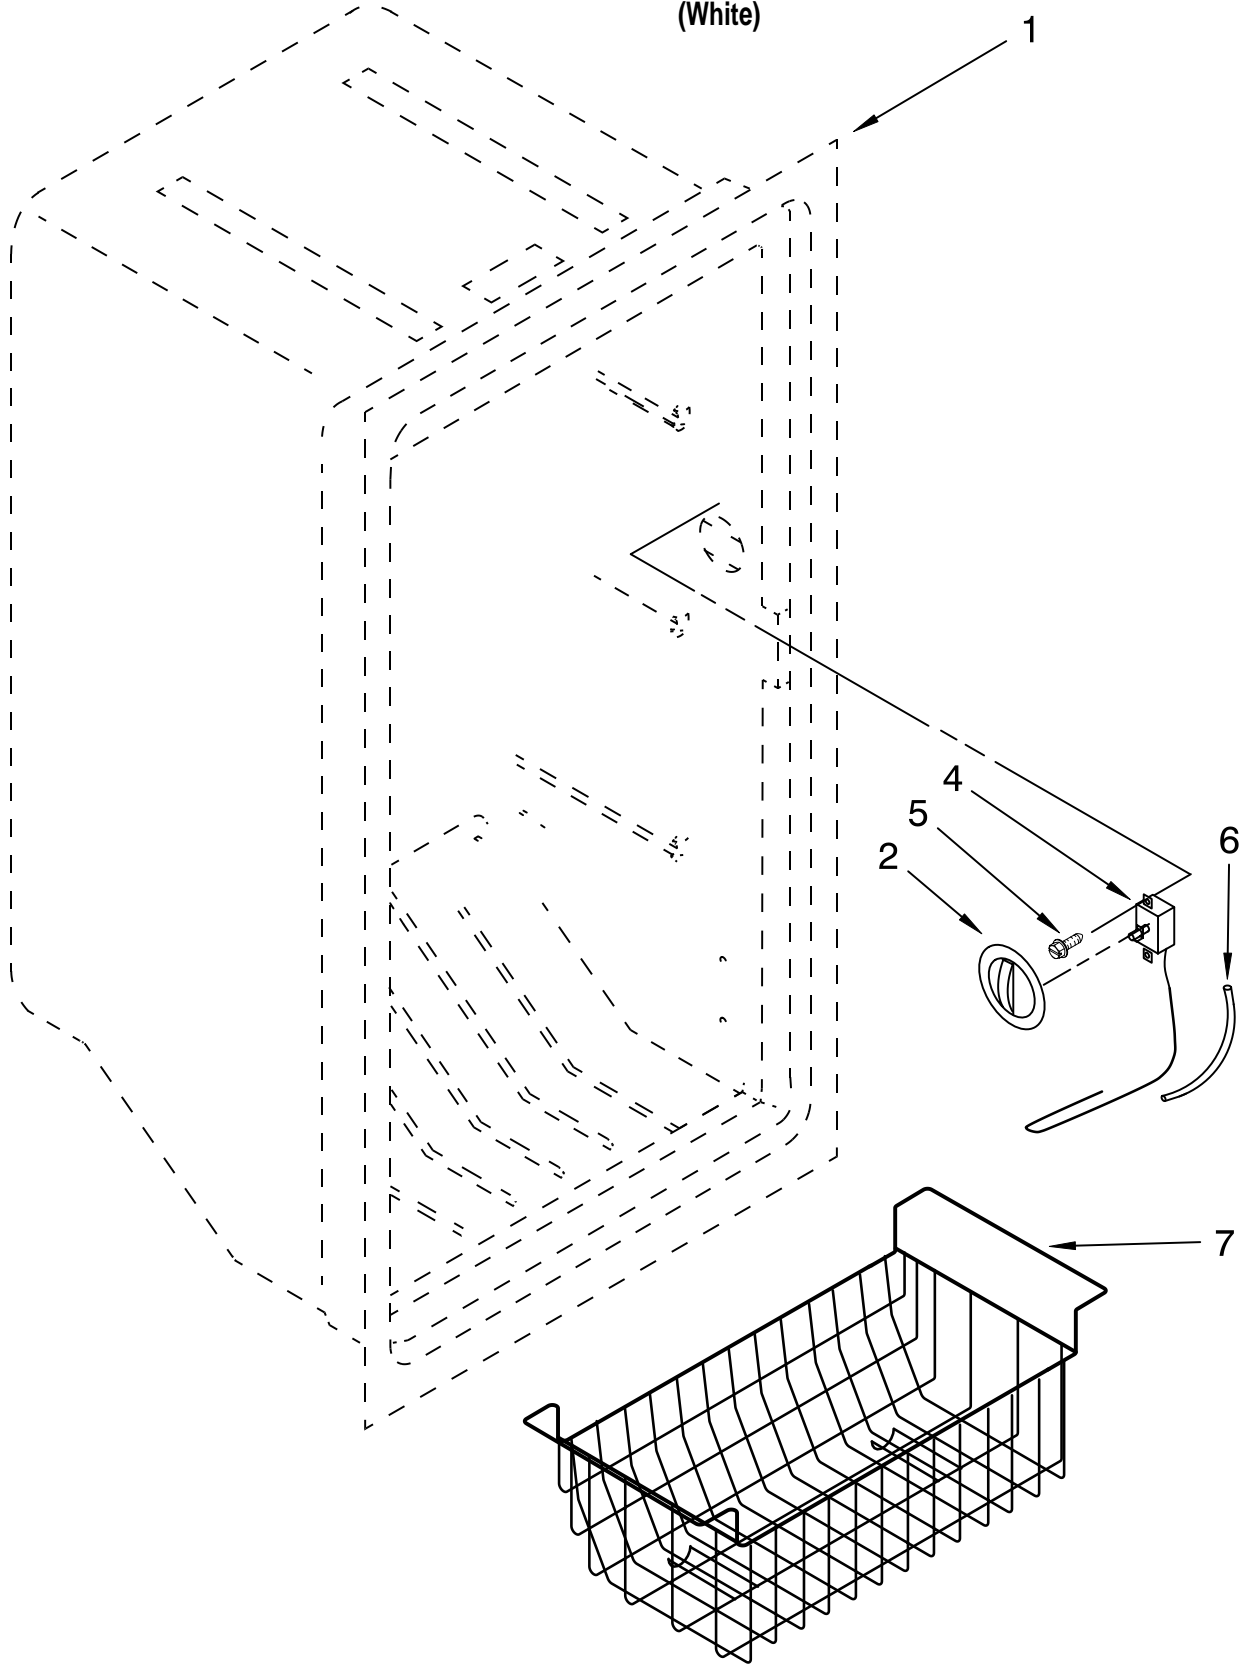

CABINET PARTS

VERTICAL FREEZER

For Model: EV161FZRQ00
(White)

FOR ORDERING INFORMATION REFER TO PARTS PRICE LIST

CABINET PARTS

For Model: EV161FZRQ00
(White)

Illus. No.	Part No.	DESCRIPTION
1		Literature Parts
	8210432	Owners Manual
	8210396	Energy Label/Tag
2	4390520	Washer, Door Spacer
3	4356803	Clip, Grille
4	8210293	Grille
5	4357139	Screw
6	4390659	Bushing, Hinge
7	4356643	Clamp, Tube
8	8210227	Corner Filler (2)
9	4390489	Shim, Bottom
10	8210222	Hinge, Top
11	8210238	Hinge, Bottom
12	4357019	Drain Plug
13	4390866	Leg, Leveler
14	4356830	Screw
15	4357269	Grommet, Drain
16	8210375	Cord, Power
17		Cabinet (Not A Serviceable Part)
18	4357139	Screw
19	4390905	Power Light Assembly
20	4357279	Cover, Hinge
21	4390596	Plug, Hole (White)

LINER PARTS

For Model: EV161FZRQ00
(White)

FOR ORDERING INFORMATION REFER TO PARTS PRICE LIST

LINER PARTS

For Model: EV161FZRQ00
(White)

Illus. No.	Part No.	DESCRIPTION
1		Liner (Not A Serviceable Part)
2	8210348	Knob, Control
4	8210395	Thermostat
5	4357042	Screw
6	8210246	Tubing, Thermostat
7	4390621	Basket

FOR ORDERING INFORMATION REFER TO PARTS PRICE LIST

UNIT PARTS

For Model: EV161FZRQ00
(White)

FOR ORDERING INFORMATION REFER TO PARTS PRICE LIST

UNIT PARTS

For Model: EV161FZRQ00
(White)

<u>Illus. No.</u>	<u>Part No.</u>	<u>DESCRIPTION</u>
1	4357257	Pan, Compressor Mounting
2	4357299	Drier
3	4356846	Sleeve, Grommet
4	4356847	Washer
5	8210220	Screw, Compressor Mounting
6	4356335	Grommet
7	4390734	Compressor (Includes Items 6, 8, 9, & 17)
8	4356738	Relay
9	4390624	Overload
10	8210398	Evaporator, Top
11	8210304	Evaporator Shelf
12	8210305	Evaporator Shelf
13	8210306	Evaporator Shelf
14	4357057	Washer
15	4357223	Screw, Evaporator Mounting
16	4390881	Heat Exchanger
17	4356777	Cover
19	8210273	Capacitor
20	4356854	Clamp
22	4356820	Screw
23	8210257	Evaporator Shelf, Bottom