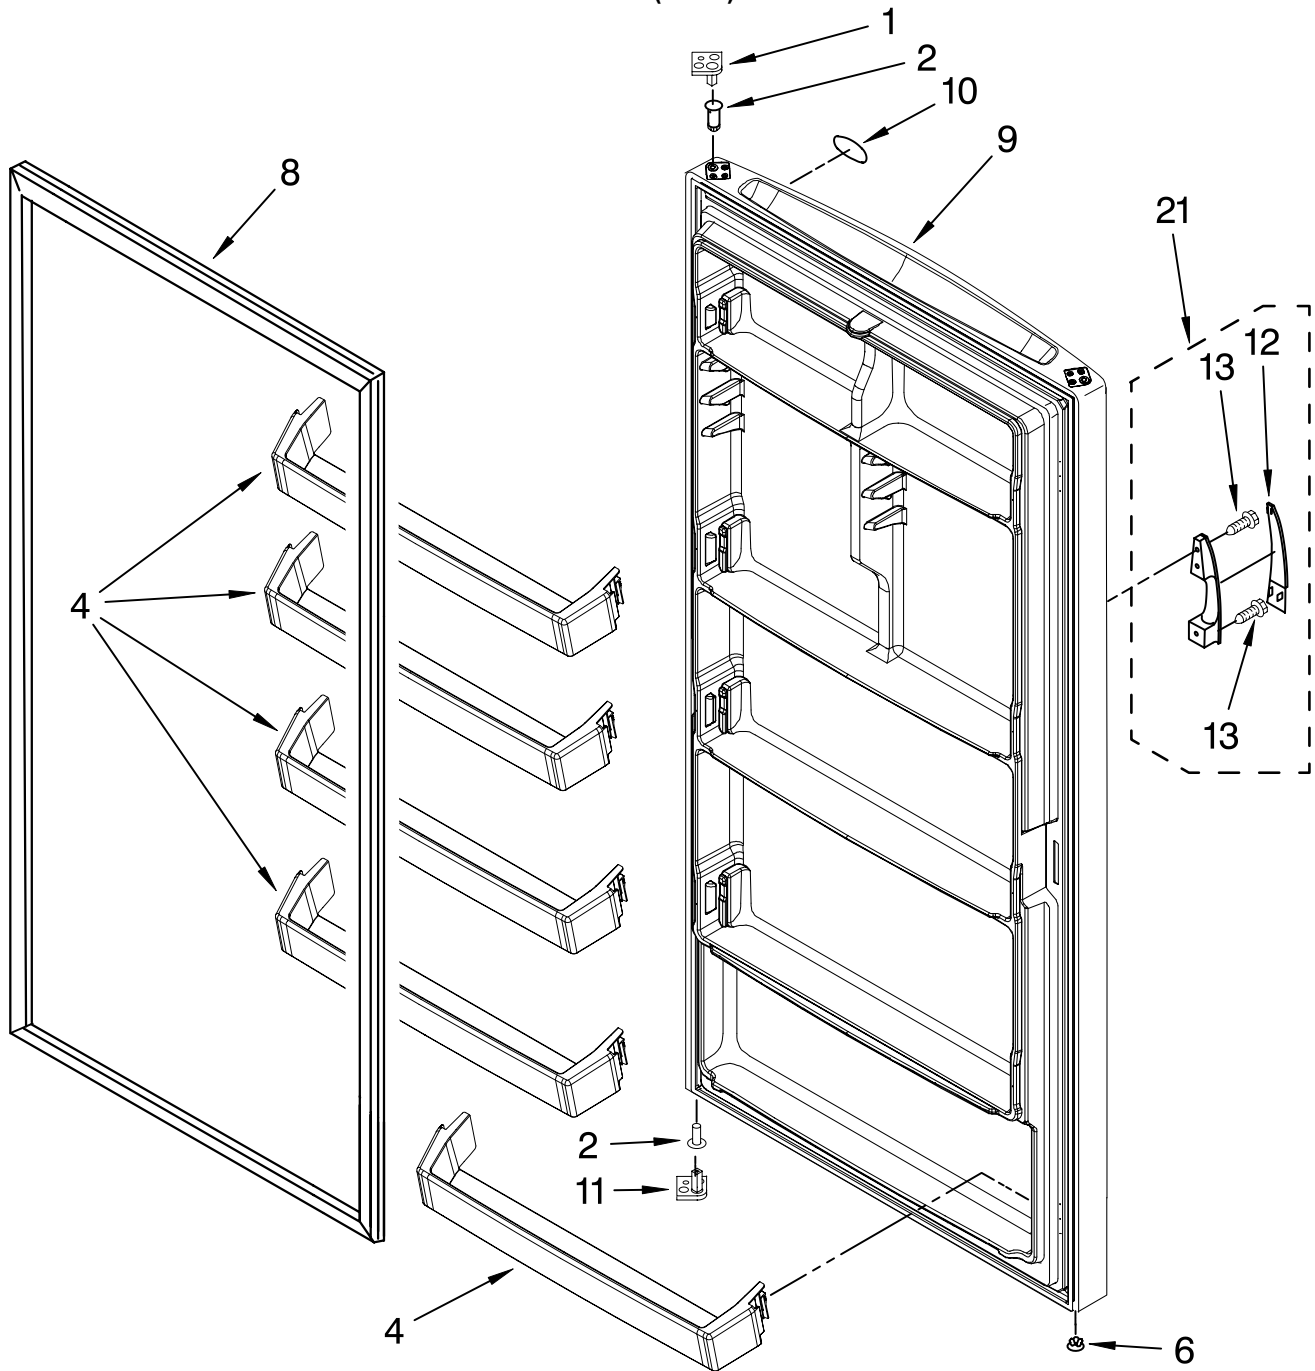

CABINET PARTS

VERTICAL FREEZER

For Model: EV161FZRQ00
(White)

FOR ORDERING INFORMATION REFER TO PARTS PRICE LIST

CABINET PARTS

For Model: EV161FZRQ00
(White)

Illus. No.	Part No.	DESCRIPTION
1		Literature Parts
	8210432	Owners Manual
	8210396	Energy Label/Tag
2	4390520	Washer, Door Spacer
3	4356803	Clip, Grille
4	8210293	Grille
5	4357139	Screw
6	4390659	Bushing, Hinge
7	4356643	Clamp, Tube
8	8210227	Corner Filler (2)
9	4390489	Shim, Bottom
10	8210222	Hinge, Top
11	8210238	Hinge, Bottom
12	4357019	Drain Plug
13	4390866	Leg, Leveler
14	4356830	Screw
15	4357269	Grommet, Drain
16	8210375	Cord, Power
17		Cabinet (Not A Serviceable Part)
18	4357139	Screw
19	4390905	Power Light Assembly
20	4357279	Cover, Hinge
21	4390596	Plug, Hole (White)

FOR ORDERING INFORMATION REFER TO PARTS PRICE LIST

UNIT PARTS

For Model: EV161FZRQ00
(White)

FOR ORDERING INFORMATION REFER TO PARTS PRICE LIST

UNIT PARTS

For Model: EV161FZRQ00
(White)

<u>Illus. No.</u>	<u>Part No.</u>	<u>DESCRIPTION</u>
1	4357257	Pan, Compressor Mounting
2	4357299	Drier
3	4356846	Sleeve, Grommet
4	4356847	Washer
5	8210220	Screw, Compressor Mounting
6	4356335	Grommet
7	4390734	Compressor (Includes Items 6, 8, 9, & 17)
8	4356738	Relay
9	4390624	Overload
10	8210398	Evaporator, Top
11	8210304	Evaporator Shelf
12	8210305	Evaporator Shelf
13	8210306	Evaporator Shelf
14	4357057	Washer
15	4357223	Screw, Evaporator Mounting
16	4390881	Heat Exchanger
17	4356777	Cover
19	8210273	Capacitor
20	4356854	Clamp
22	4356820	Screw
23	8210257	Evaporator Shelf, Bottom

REFRIGERANT CHARGE

6.9 oz.
(R-134A)

DOOR PARTS

For Model: EV161FZRQ00
(White)

Illus. No.	Part No.	DESCRIPTION
1		Stop, Door (Top)
	8210401	White
2	4390659	Hinge, Bushing
4	8210397	Rail, Door (5)
	4357067	Vent Plug
8	8210340	Gasket, Door