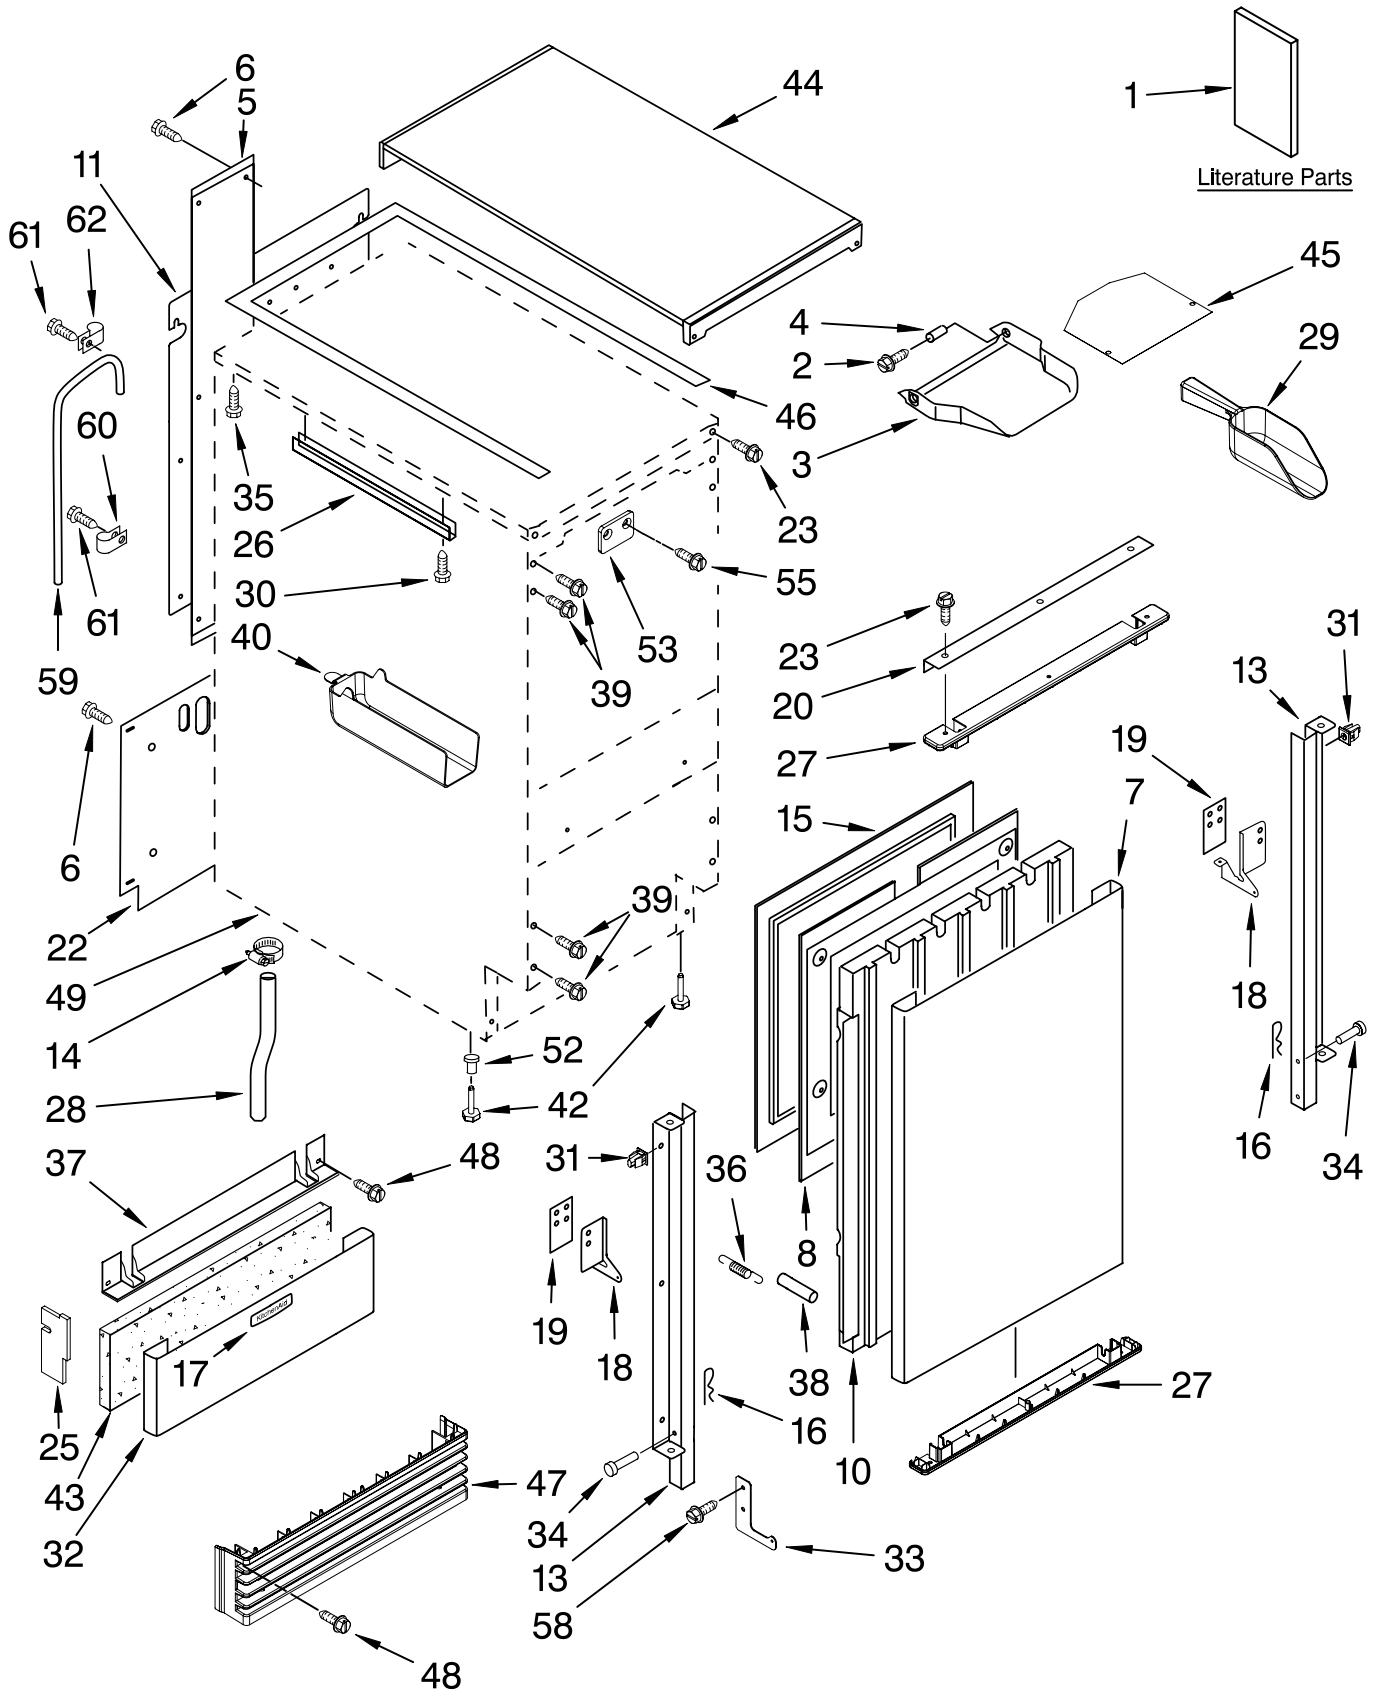

CABINET LINER AND DOOR PARTS

For Models: KUIS18PNTW3, KUIS18PNTB3

(White)

(Black)

ICE CUBE
MAKER

KitchenAid®

FOR ORDERING INFORMATION REFER TO PARTS PRICE LIST

CABINET LINER AND DOOR PARTS

For Models: KUIS18PNTW3, KUIS18PNTB3
(White) (Black)

Illus. No.	Part No.	DESCRIPTION	Illus. No.	Part No.	DESCRIPTION	Illus. No.	Part No.	DESCRIPTION
1		Literature Parts	18		Hinge	37		Endcap, Panel
	W10206425	Use & Care Guide		2208425	(Left Side)		2208383W	White
	W10206442	Service & Wiring Sheet		2208426	(Right Side)		2208383B	Black
2	3400886	Screw 8-18 x 1 1/4	19	2208401	Shim, Hinge	38	2208529	Dampener, Spring
3	2208354	Bin, Door	20		Handle, Ice maker	39	489423	Screw
4	2185678	Spacer		2208440W	White	40	2208449	Holder, Scoop
5	2217394	Cover, Wiring		2208440B	Black	42	3374849	Leg, Leveler (4)
6	489442	Screw	22	W10136200	Assembly, Unit Cover	43	2208384	Insulation
7		Panel, Exterior	23		Screw, Handle	44		Top
	2208352W	White		8281188	White		2929701W	White
	2208352B	Black		8281186	Black		2929701B	Black
8	2217298	Panel, Interior	25	2217225	Pad, Foam	45	2185690	Shield, Electrical
10	2208377	Insulation	26	2185691	Channel, Wiring	46	2217296	Gasket, Top Panel
11	W10218024	Ballast-Back, I.M.	27		Endcap, Door	47		Grill, Front
13		Bracket, Door		2208350W	White		2217206W	White
	2217466	(Left Side)		2208350B	Black		2217206B	Black
	2217465	(Right Side)	28	2208459	Tube, Drain	48	489474	Screw 8-18 x 1
14	489503	Clamp	29	2208386	Scoop	49		Cabinet & Liner (NOT SERVICED)
15	2217295	Gasket, Door	30	3400884	Screw 8-18 x 5/8	52	3400240	Nut, Leg Leveler
16	2208136	Clip	31	692400	Nut, Push-In	53	2208434	Strike, Magnet
17		Nameplate	32		Panel, Lower	55	8281191	Screw
	W10046670	White		2208382W	White	58	488208	Screw
	W10046640	Black		2208382B	Black	59	2217467	Tube-Vent
			33	2208487	Bracket, Spring	60	2208367	Clamp-Half
			34	2208417	Pin, Hinge	61	8281265	Screw
			35	489048	Screw, Ground	62	489505	Clamp
			36	2208480	Spring, Hinge			