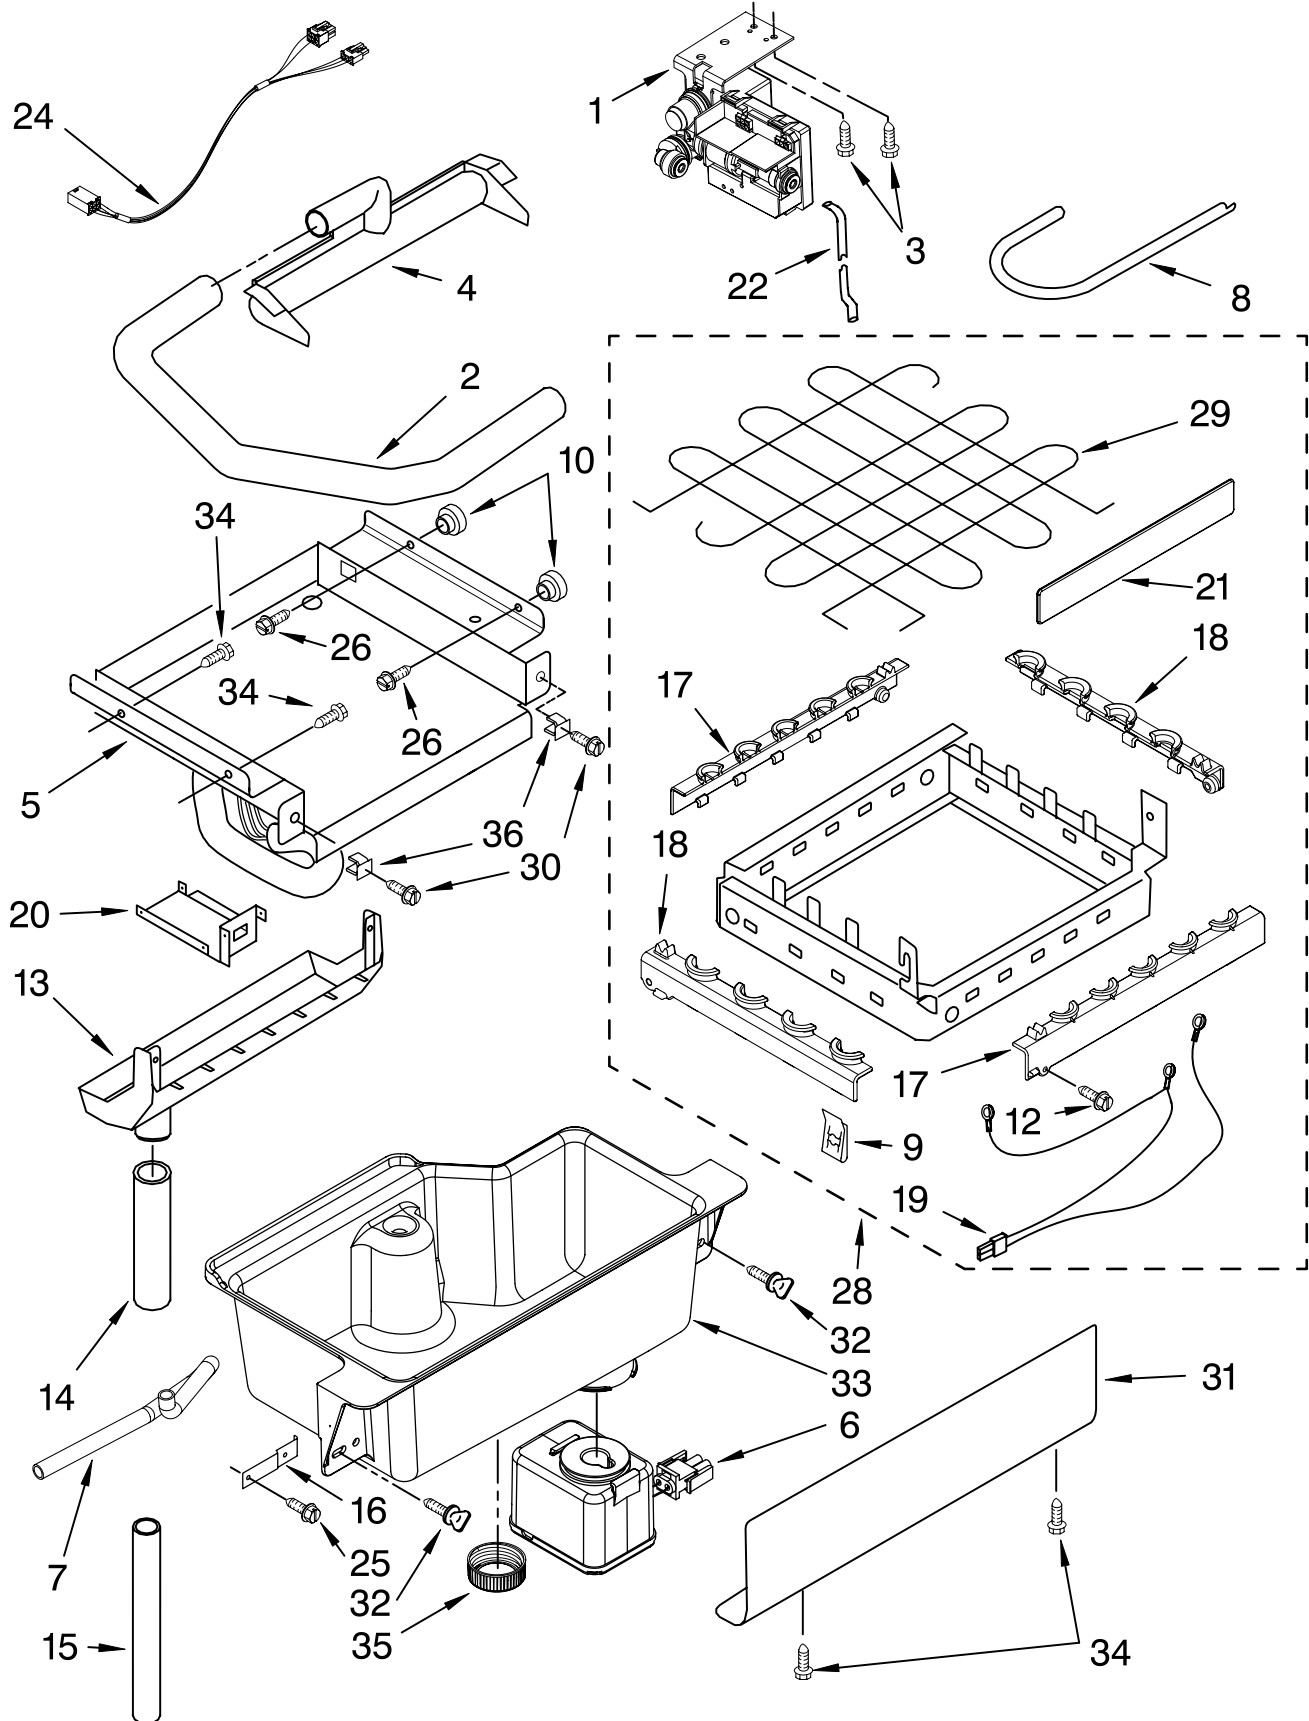

EVAPORATOR, ICE CUTTER GRID AND WATER PARTS

For Models: KUIS18PNTW3, KUIS18PNTB3
(White) (Black)

FOR ORDERING INFORMATION REFER TO PARTS PRICE LIST

EVAPORATOR, ICE CUTTER GRID AND WATER PARTS

For Models: KUIS18PNTW3, KUIS18PNTB3
(White) (Black)

Illus. No.	Part No.	DESCRIPTION
1	W10163596	Valve, Complete Water
2	2217286	Tube, Plastic
3	488208	Screw
4	2185523	Dispenser, Water
5	W10218037	Evaporator
6	2313705	Pump, Drain
7	2313851	Tube, Reservoir Pump
8	W10122016	Tube, Water Fill
9	488660	Nut, Speed
10	836667	Spacer
12	489443	Screw
13	2185625	Reservoir, Water Slide
14	2185626	Tube
15	2313890	Hose, Overflow
16	2217378	Bracket-Reservoir
17	2313603	Bracket, Rear
18	W10136175	Bracket, Front
18	2313602	Bracket, Side Left and Right
19	W10218014	Harness, Grid
20	2208427	Support, Bracket Evaporator/Grid
21	2313604	Guide, Ice Grid
22	W10218065	Tube
24	2310169	Wire Assembly (Valve)
25	489420	Screw
26	3400886	Screw 8-18 x 1 1/4
28	2313637	Grid Assembly (Complete)
29	2174754	Wire, Grid Cutter
30	W10136999	Screw
31	2208365	Cover, Grid
32	8281228	Thumbscrew
33	2324334	Reservoir, Water
34	3400884	Screw 8-18 x 5/8
35	2185696	Cap, Drain
36	3400909	Nut, Push-In

FOR ORDERING INFORMATION REFER TO PARTS PRICE LIST