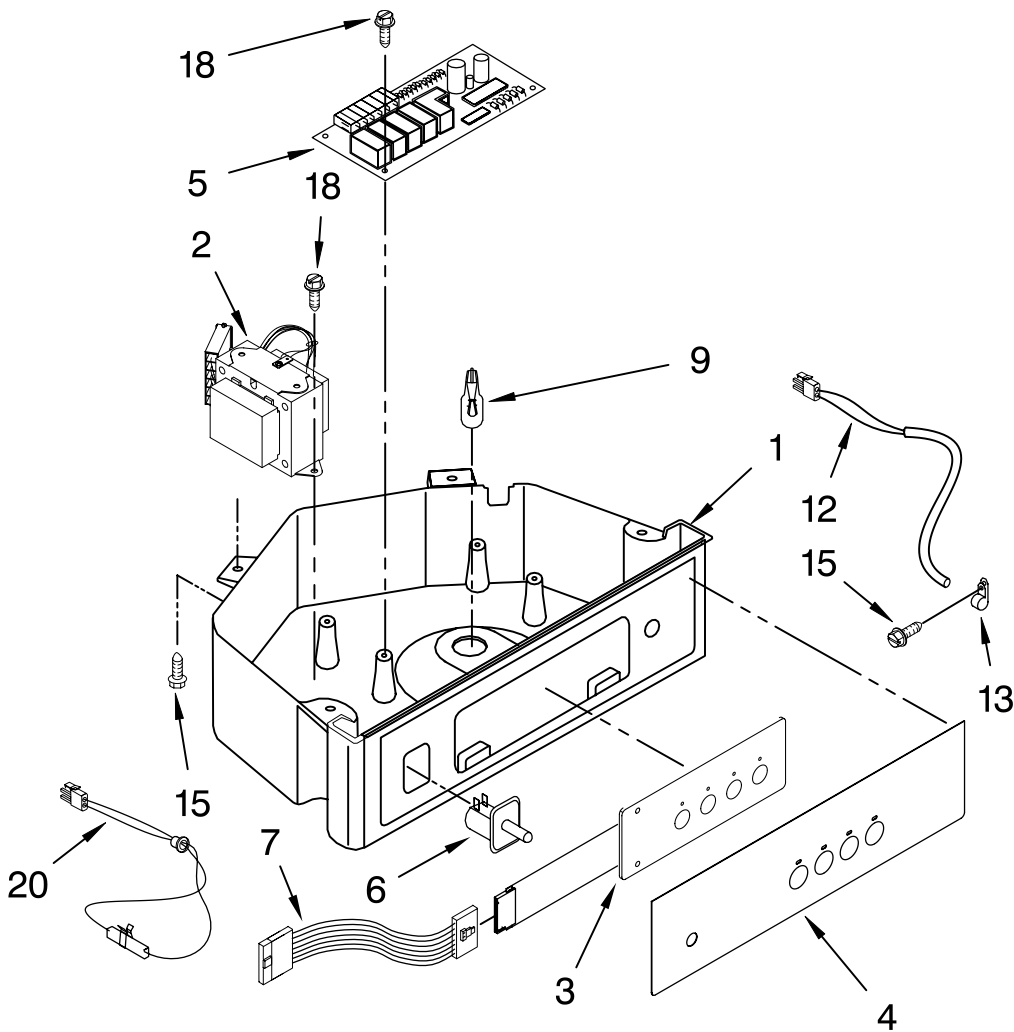

For Models: KUIS18PNTW3, KUIS18PNTB3
(White) (Black)

Illus. No.	Part No.	DESCRIPTION
1	W10163596	Valve, Complete Water
2	2217286	Tube, Plastic
3	488208	Screw
4	2185523	Dispenser, Water
5	W10218037	Evaporator
6	2313705	Pump, Drain
7	2313851	Tube, Reservoir Pump
8	W10122016	Tube, Water Fill
9	488660	Nut, Speed
10	836667	Spacer
12	489443	Screw
13	2185625	Reservoir, Water Slide
14	2185626	Tube
15	2313890	Hose, Overflow
16	2217378	Bracket-Reservoir
17	2313603	Bracket, Rear
18	W10136175	Bracket, Front
18	2313602	Bracket, Side Left and Right
19	W10218014	Harness, Grid
20	2208427	Support, Bracket Evaporator/Grid
21	2313604	Guide, Ice Grid
22	W10218065	Tube
24	2310169	Wire Assembly (Valve)
25	489420	Screw
26	3400886	Screw 8-18 x 1 1/4
28	2313637	Grid Assembly (Complete)
29	2174754	Wire, Grid Cutter
30	W10136999	Screw
31	2208365	Cover, Grid
32	8281228	Thumbscrew
33	2324334	Reservoir, Water
34	3400884	Screw 8-18 x 5/8
35	2185696	Cap, Drain
36	3400909	Nut, Push-In

FOR ORDERING INFORMATION REFER TO PARTS PRICE LIST

PUMP PARTS

For Models: KUIS18PNTW3, KUIS18PNTB3
(White) (Black)

Illus. No.	Part No.	DESCRIPTION
1	2313628	Pump-Recirculating
2	3400884	Screw 8-18 x 5/8
3	2185677	Cover, Pump
4	2313844	Bracket, Connector Assembly
5	2313627	Bracket-Pump
6	2313643	Sensor-Water Level
8	2310092	Wiring Harness Main To Pump
9	2313702	Pump Assembly

FOR ORDERING INFORMATION REFER TO PARTS PRICE LIST

CONTROL PANEL PARTS

For Models: KUIS18PNTW3, KUIS18PNTB3
(White) (Black)

Illus. No.	Part No.	DESCRIPTION
------------	----------	-------------

1	2185738	Box, Control
2	2310139	Transformer
3	2304122	Assembly, Switch (ALSO ORDER #4)
4	W10206463	Overlay
5	W10226156	Control Board
6	2149705	Switch, Plunger Grid/ Light
7	2187585	Wire Assy-Active Overlay Jumper
9	745362	Bulb
12	2313633	Thermostat, Bin
13	2185825	Clamp
15	3400884	Screw 8-18 x 5/8
18	3400850	Screw 8-16 x 3/8
20	2313635	Thermister, Ice Control