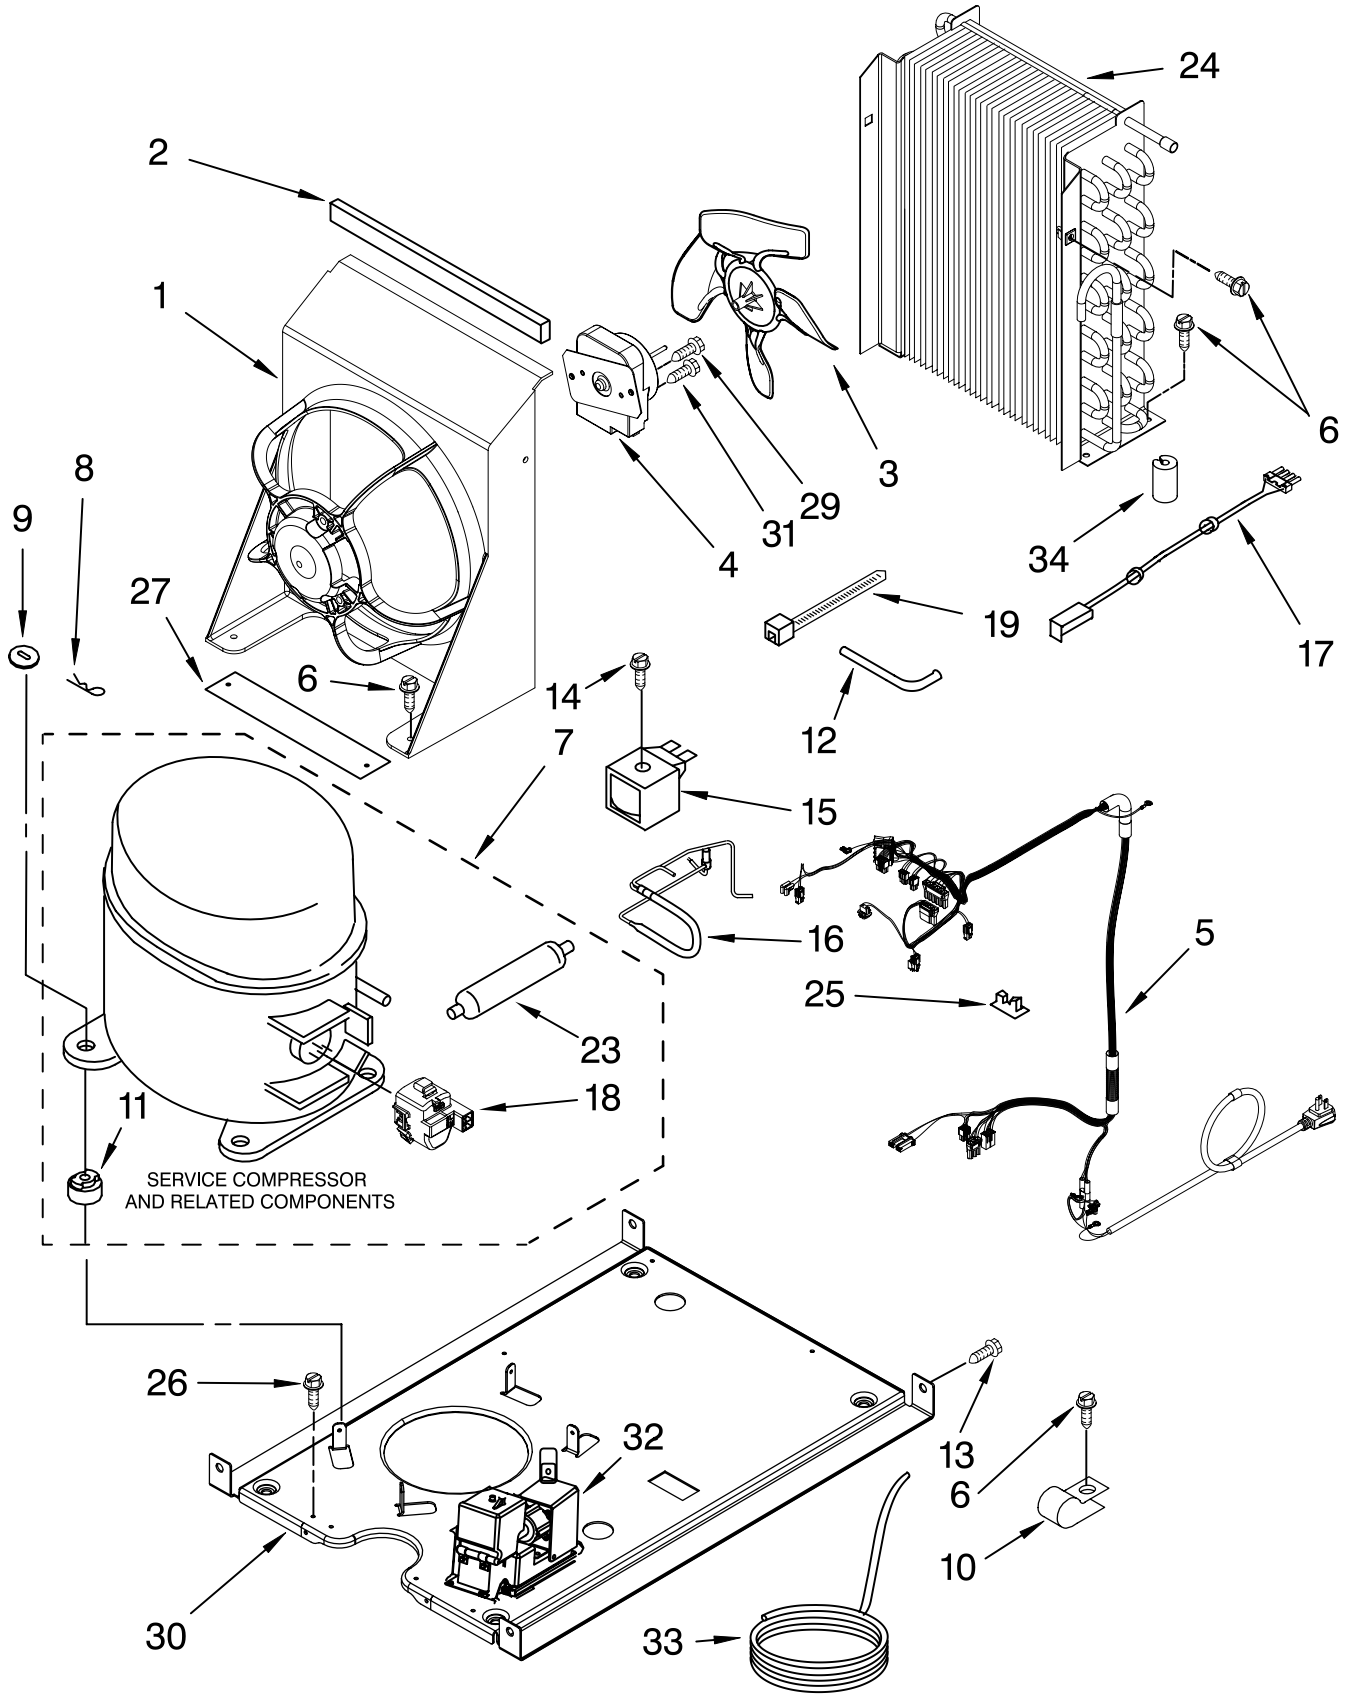

UNIT PARTS

For Models: KUIS18PNTW3, KUIS18PNTB3
(White) (Black)

FOR ORDERING INFORMATION REFER TO PARTS PRICE LIST

UNIT PARTS

For Models: KUIS18PNTW3, KUIS18PNTB3
(White)   (Black)

Illus. No.	Part No.	DESCRIPTION
1	2185532	Bracket, Fan Mtg.
2	2185675	Pad, Foam
3	2188935	Blade, Fan
4	2315558	Motor & Mounting Plate Assembly
5	W10193296	Wiring Harness, Complete Unit (Includes Power Cord)
6	304392	Screw 8-18 x 1/2
7	W10136195	Compressor (Includes Illus. 11 & 23)
8	3405028	Clip, Mounting
9	A201441	Shim (4)
10	2185960	Clamp (Power Cord)
11		Grommet (4)
	2217318	Production
	4387558	Service
12	2208415	Tube, Process
13	489423	Screw
14	489472	Screw
15	W10206473	Coil, Solenoid
16	2313806	Hot Gas Valve
17	2187629	Wiring Harness, Condenser Fan
18	W10136197	Start Relay & Overload Combo Device
19	851095	Strap
23		Drier
	2319826	Production
	W10183199	Service
24	2313624	Condenser
25	1115375	Clip-Wiring
26	488500	Screw
27	2217397	Pad, Foam (2)
29	8281197	Screw
30	2217446	Base, Unit
31	8281196	Screw
32	2208534	Pump, Drain
33	2208432	Tube, Outlet
34	2319835	Grommet-Cond.(1)

REFRIGERANT CHARGE

6.5 OZ. (R134A)