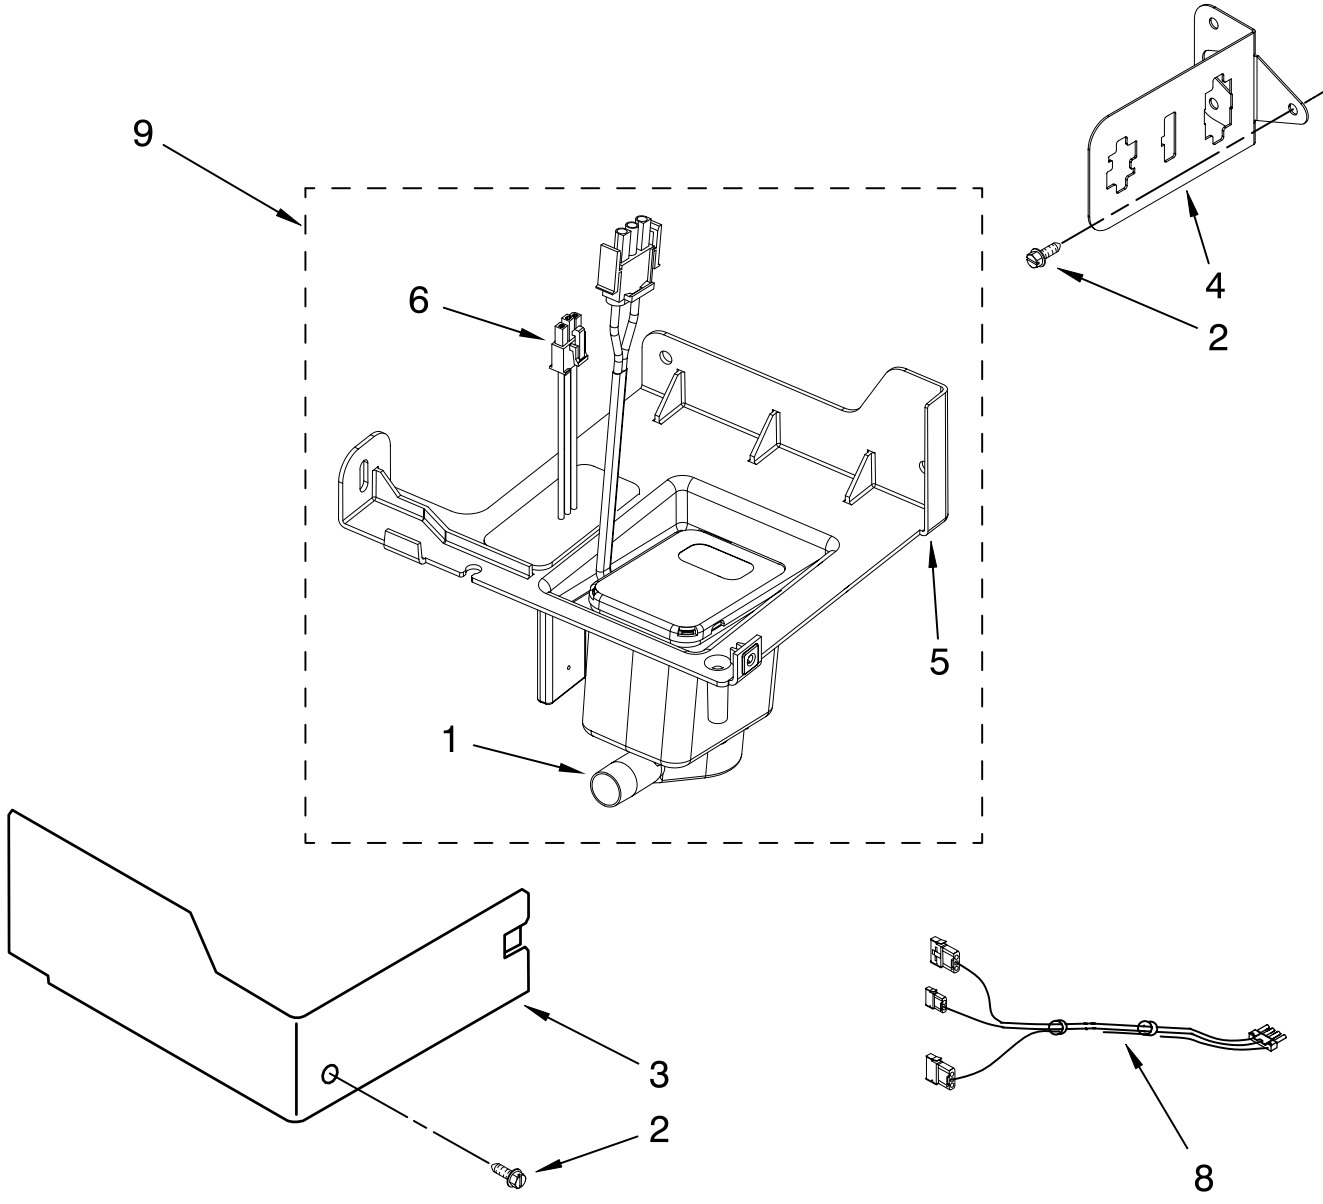

PUMP PARTS

For Models: KUIS18PNTW3, KUIS18PNTB3
(White) (Black)

Illus. No.	Part No.	DESCRIPTION
1	2313628	Pump-Recirculating
2	3400884	Screw 8-18 x 5/8
3	2185677	Cover, Pump
4	2313844	Bracket, Connector Assembly
5	2313627	Bracket-Pump
6	2313643	Sensor-Water Level
8	2310092	Wiring Harness Main To Pump
9	2313702	Pump Assembly

FOR ORDERING INFORMATION REFER TO PARTS PRICE LIST