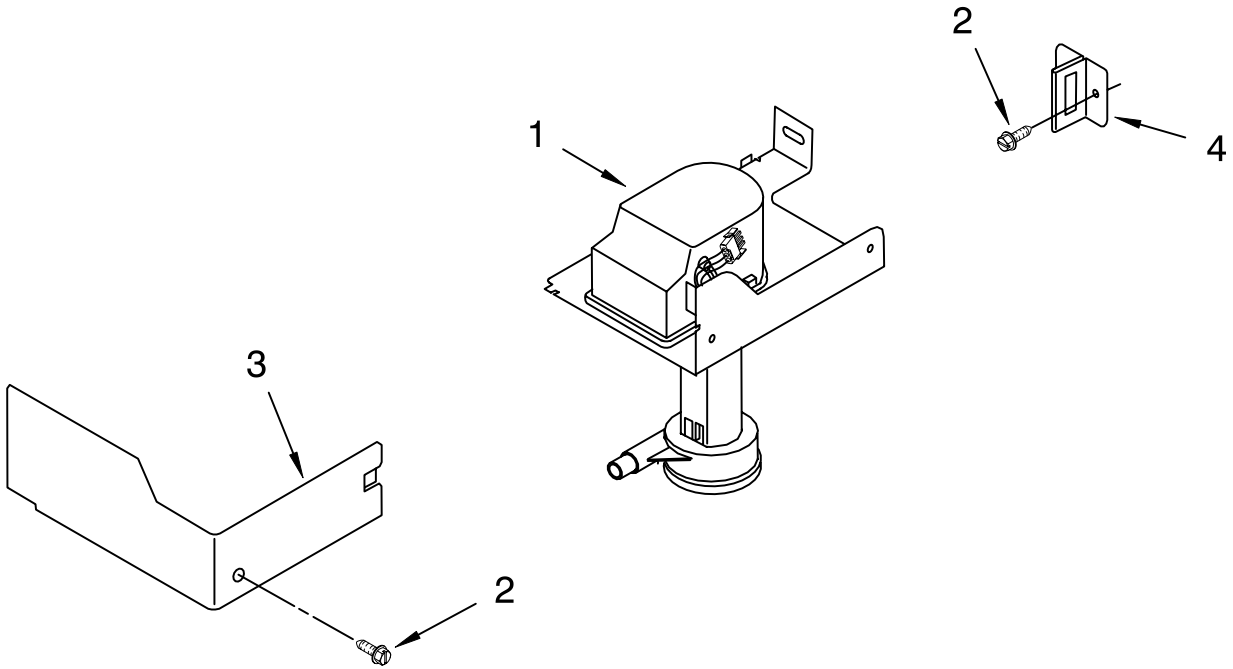

For Models: KUIC18NNS0
(Stainless Steel)

Illus. No.	Part No.	DESCRIPTION
1	2313644	Valve, Complete Water
2	2217286	Tube, Plastic
3	488208	Screw
4	2185523	Dispenser, Water
5	2217269	Evaporator
8	2172593	Tube, Water Fill
9	488660	Nut, Speed
10	836667	Spacer
11	2208539	Fastener, Pushnut
12	489443	Screw
13	2185625	Reservoir, Water Slide
14	2185626	Tube
15	2185673	Hose, Overflow
16	2217378	Support, Reservoir Bracket
17	2313603	Bracket, Front and Rear
18	2313602	Bracket, Side Left and Right
19	2185681	Harness, Grid
20	2208427	Support, Bracket Evaporator/Grid
21	2313604	Guide, Ice Grid
22	2313745	Tube
23	8281193	Screw
26	3400886	Screw 8-18 x 1 1/4
28	2313637	Grid Assembly (Complete)
29	2174754	Wire, Grid Cutter
30	8281192	Screw
31	2208365	Cover, Grid
32	8281228	Thumbscrew
33	2217379	Reservoir, Water
34	3400884	Screw 8-18 x 5/8
35	2185696	Cap, Drain
36	3400909	Nut, Push-In

FOR ORDERING INFORMATION REFER TO PARTS PRICE LIST

PUMP PARTS

For Models: KUIC18NNS0
(Stainless Steel)

Illus. No.	Part No.	DESCRIPTION
1	2217220	Pump, Water (Complete)
2	3400884	Screw 8-18 x 5/8
3	2185677	Cover, Pump
4	2185585	Bracket, Connector Assembly