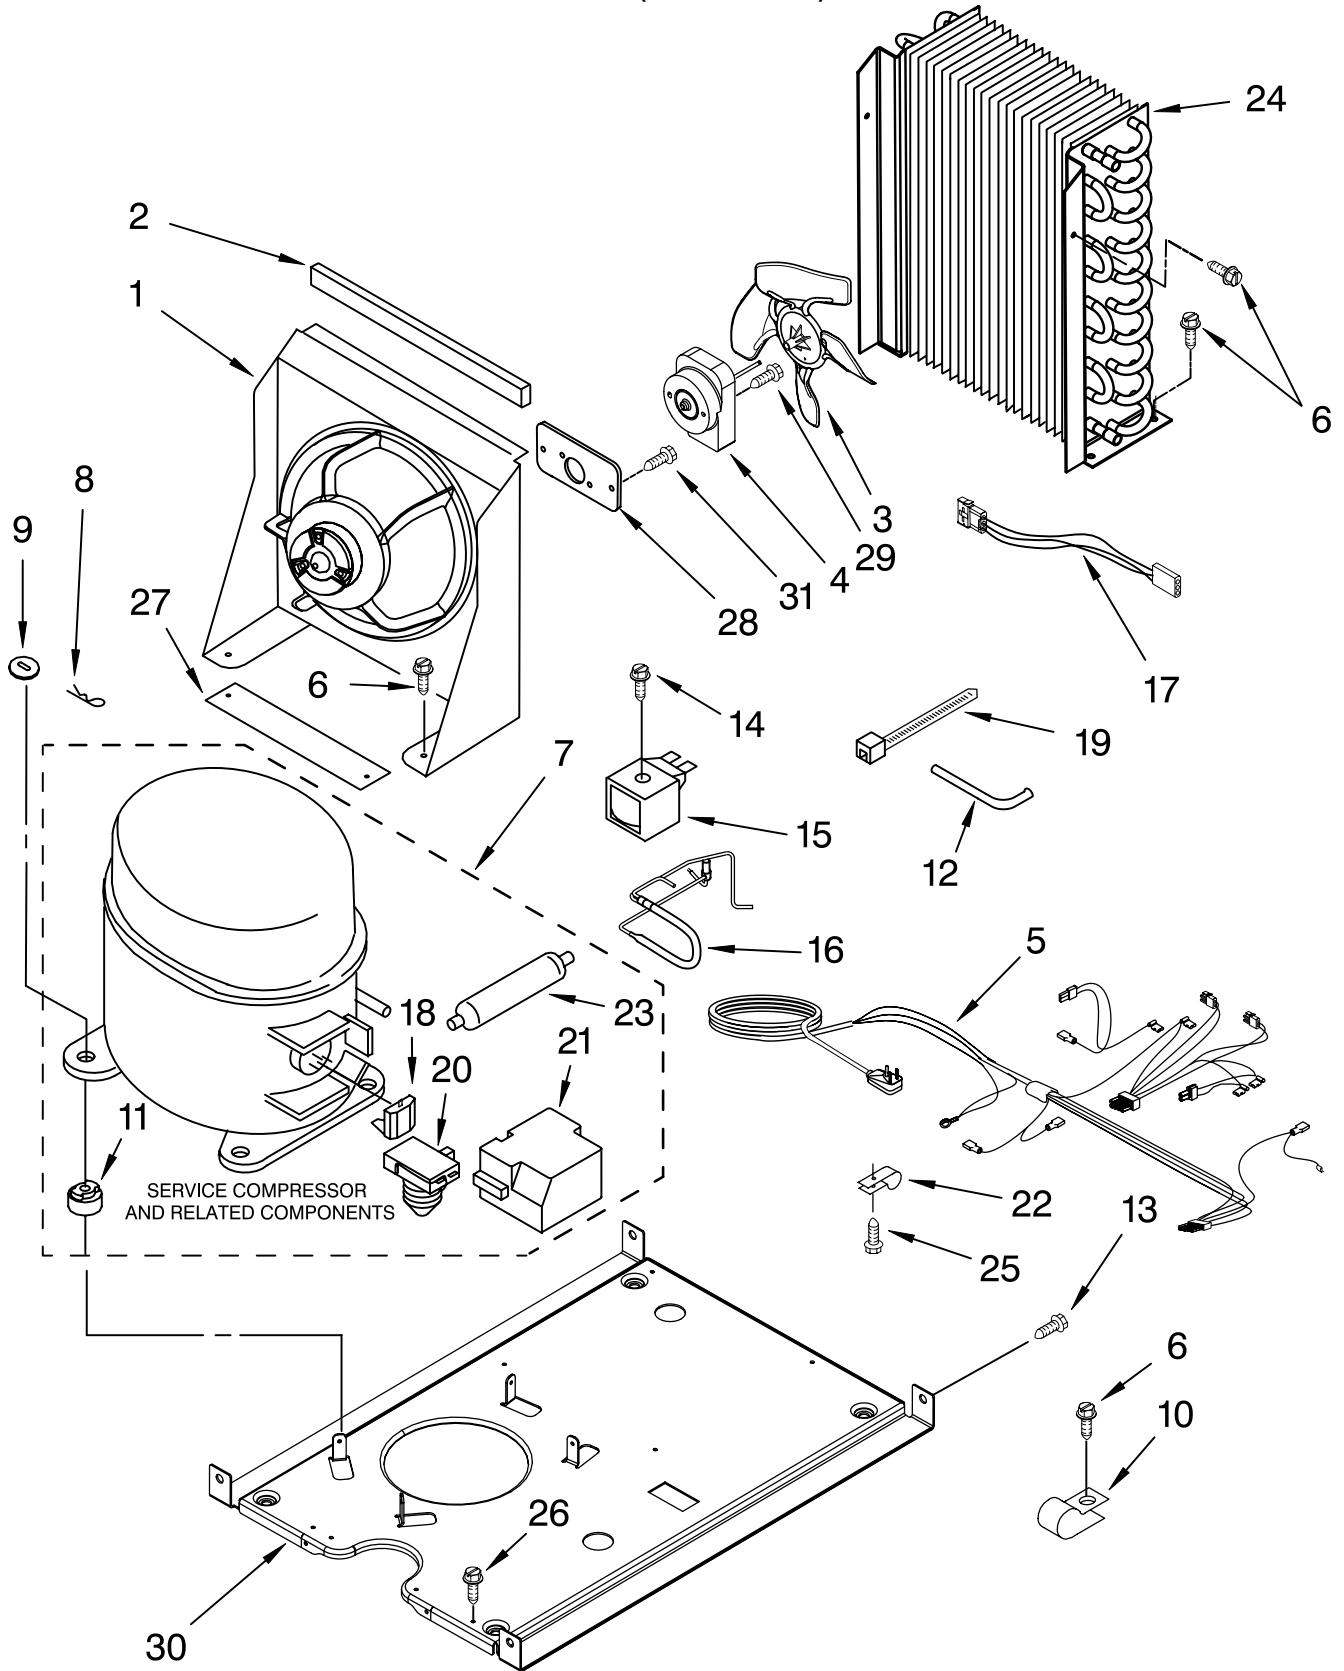

UNIT PARTS

For Models: KUIC18NNS0
(Stainless Steel)

FOR ORDERING INFORMATION REFER TO PARTS PRICE LIST

UNIT PARTS

For Models: KUIC18NNS0
(Stainless Steel)

Illus. No.	Part No.	DESCRIPTION	Illus. No.	Part No.	DESCRIPTION	Illus. No.	Part No.	DESCRIPTION
1	2185532	Bracket, Fan Mtg.	12	2208415	Tube, Process	22	2185788	Clamp
2	2185675	Pad, Foam	13	489423	Screw	23		Drier
3	2188935	Blade, Fan	14	489472	Screw		2319826	Production
4	2188891	Motor, Fan	15	759112	Coil, Solenoid		4387019	Service
5	2313636	Wiring Harness, Complete Unit (Includes Power Cord)	16	759113	Valve, Body	24	2313624	Condenser
6	304392	Screw 8-18 x 1/2	17	2187629	Wiring Harness, Condenser Fan Overload	25	3400884	Screw
7	2313858	Compressor (Includes Illus. 11,18, 20,21 & 23)	18		Production	26	488500	Screw
8	A201435	Clip, Mounting		2217223	Service	27	2217397	Pad, Foam (2)
9	A201441	Shim (4)		4387938	(Includes Relay)	28	2301979	Plate, Mtg.
10	2185960	Clamp (Power Cord)	19	2155774	Strap	29	8281197	Screw
11		Grommet (4)	20		Relay, Start	30	2217423	Base, Unit
	2217318	Production		2217224	Production	31	8281196	Screw
	4387558	Service		4387938	Service (Includes Overload)	REFRIGERANT CHARGE		
			21		Cover, Terminal	6.5 OZ. (R134A)		
				2208371	Production			
				4387731	Service