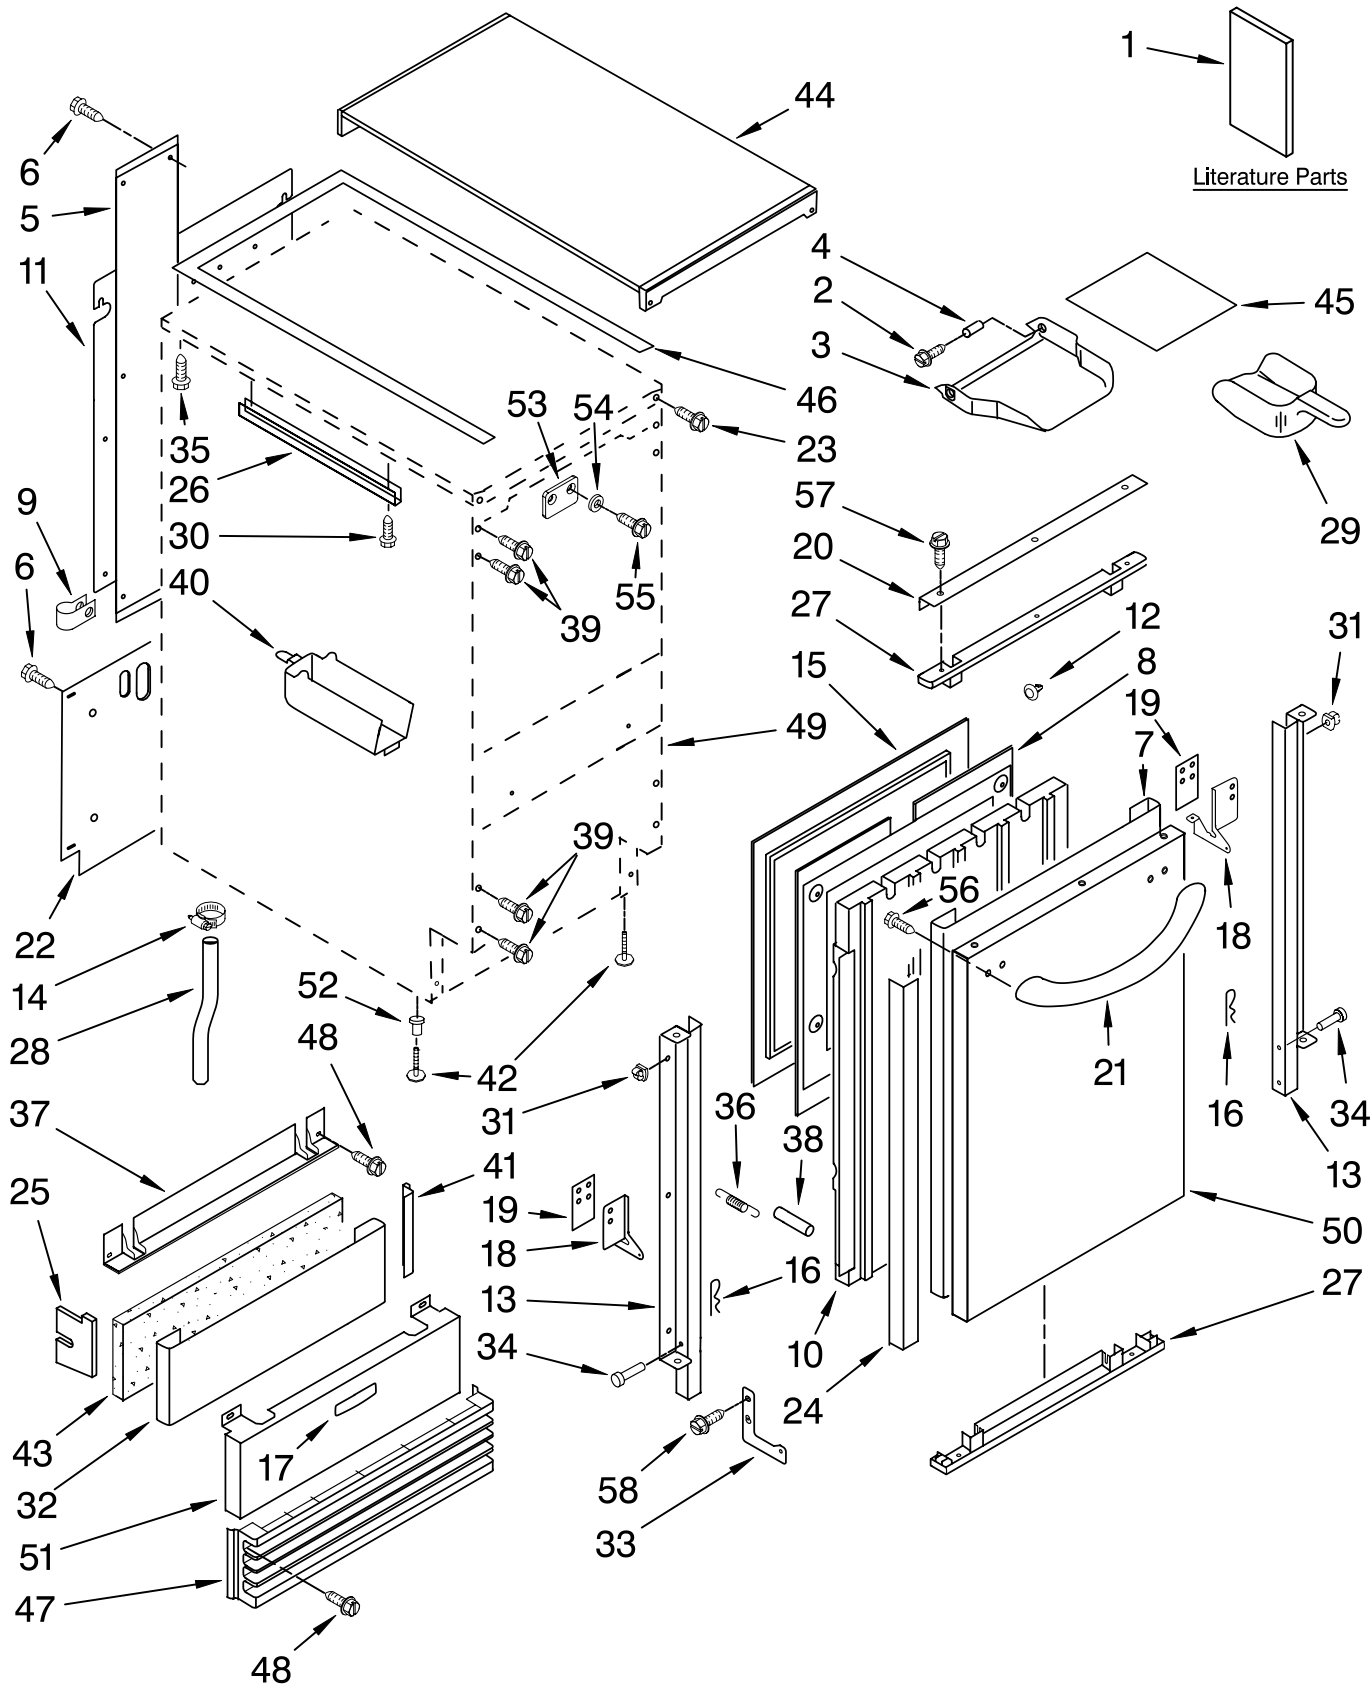

CABINET LINER AND DOOR PARTS

ICE CUBE
MAKER

KitchenAid®

For Models: KUIC18NNS0
(Stainless Steel)

FOR ORDERING INFORMATION REFER TO PARTS PRICE LIST

CABINET LINER AND DOOR PARTS

For Models: KUIC18NNSS0
(Stainless Steel)

Illus. No.	Part No.	DESCRIPTION	Illus. No.	Part No.	DESCRIPTION	Illus. No.	Part No.	DESCRIPTION
1		Literature Parts	18		Hinge	39	489423	Screw
	2313788	Use & Care Guide		2208425	(Left Side)	40	2208449	Holder, Scoop
	2313882	Service & Wiring Sheet		2208426	(Right Side)	41	2208596B	Grommet, Edge guard(2)
2	3400886	Screw 8-18 x 1 1/4	19	2208401	Shim, Hinge	42	3374849	Leg, Leveler (4)
3	2208354	Bin, Door	20	2208452B	Handle, Icemaker	43	2208384	Insulation
4	2185678	Spacer	21	9872207S	Handle, Bar	44	2929701B	Top
5	2217394	Cover, Wiring	22	2208399	Assembly, Unit Cover	45	2185690	Shield, Electrical
6	489442	Screw	23	8281186	Screw, Handle	46	2217296	Gasket, Top Panel
7	2208352B	Panel, Exterior	24	2208595B	Grommet, Edge Guard(2)	47	2217206B	Grill, Front
8	2217298	Panel, Interior	25	2217225	Pad, Foam	48	489474	Screw 8-18 x 1
9	2208136	Clamp, Tube	26	2185691	Channel, Wiring	49		Cabinet & Liner (NOT SERVICED)
10	2208377	Insulation	27	2208350B	Endcap, Door	50	2313817	Panel, Wrap
11	2217227	Ballast-Back, I.M.	28	2208453	Tube, Drain	51	2208594S	Panel, Lower
12	941839	Hole Plug	29	2208386	Scoop	52	3400240	Nut, Leg Leveler
13		Bracket, Door	30	3400884	Screw 8-18 x 5/8	53	2208434	Strike, Magnet
	2217466	(Left Side)	31	692400	Nut, Push-In	54	3400916	Washer
	2217465	(Right Side)	32	2208382B	Panel, Wrap Lower	55	8281191	Screw
14	489503	Clamp	33	2208487	Bracket, Spring	56	3400037	Screw (Handle Bar)
15	2217295	Gasket, Door	34	2208417	Pin, Hinge	57	8281184	Screw
16	2208535	Clip	35	489048	Screw, Ground	58	488208	Screw
17	W10046110	Nameplate	36	2208570	Spring, Hinge			
			37	2208383B	Endcap, Panel			
			38	2208530	Dampener, Spring			