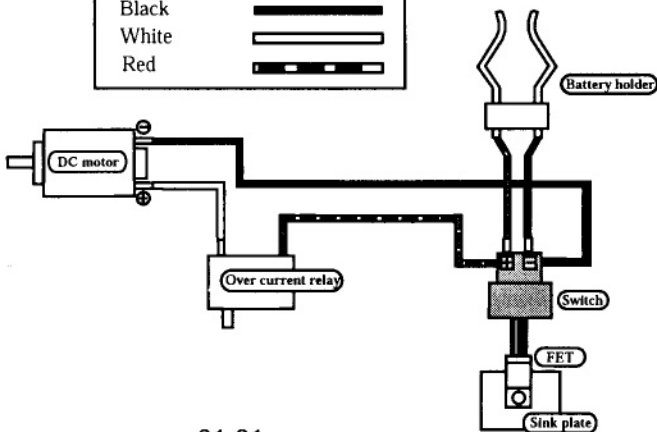

3/8" (10mm) CORDLESS ANGLE DRILL

MODEL DA312DWD
MODEL DA312DZ

IMPORTANT! - To assure product SAFETY and RELIABILITY, repairs, maintenance or adjustments should be performed by MAKITA Service Centers or other qualified service organizations. Always use MAKITA replacement parts.

Wiring Diagram

Color index of lead wires

Black	—————
White	—————
Red	— · — · — ·

01-01

Fig.	Part No.	Qty. Used	DESCRIPTION	Fig.	Part No.	Qty. Used	DESCRIPTION
1	214017-9	1	PLANE BEARING 5	16	214019-5	1	PLANE BEARING 4
2	961004-6	1	RETAINING RING S-8	19	183329-0	1	HOUSING SET (Incl. Fig. 11,22)
3	221387-9	1	SPIRAL BEVEL GEAR 36	21	911143-2	1	PAN HEAD SCREW M4X22
4	257106-7	1	RING 8	23	266130-9	6	TAPPING SCREW BIND PT 3X16
5	211031-6	1	BALL BEARING 608LLB	24	643909-9	1	BATTERY HOLDER
6	322278-8	1	SPINDLE				
8	251451-2	1	PAN HEAD SCREW M5X22				
9	254031-3	1	WOODRUFF KEY 3				
10	652532-9	1	OVER CURRENT RELAY BC51				
11	183329-0	1	HOUSING SET (Incl. Fig. 19,22)				
13	650504-8	1	SWITCH TG55B-142				
14	629771-6	1	DC MOTOR (Incl. 1 ea. SPUR GEAR 11 221851-0)	400	414938-7	1	BATTERY COVER
15	153193-3	1	GEAR COMPLETE	401	193157-5	1	BATTERY 1234
				402	824627-0	1	PLASTIC TOOL CASE (Incl. 1 ea. SLIDE LATCH SET 186347-7)
				403	DC1411	1	DC1411 FAST CHARGER
				404	763132-1	1	KEYLESS DRILL CHUCK (Incl. Fig. 8)
				405	191686-2	1	SAFETY GOGGLES
2 MODEL DA312DWD/DZ							