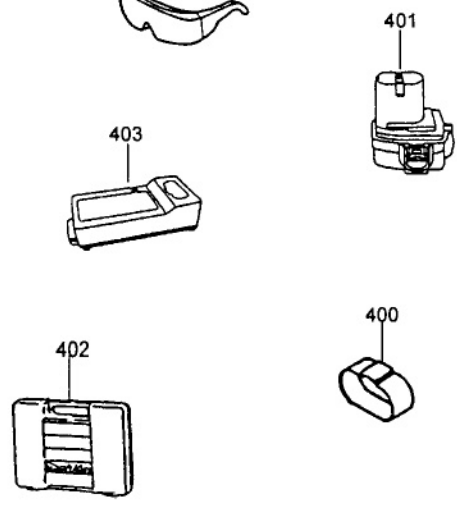

Wiring Diagram

Color index of lead wires

Black	—————
White	—————
Red	— · — · — ·

01-01

Fig.	Part No.	Qty. Used	DESCRIPTION	Fig.	Part No.	Qty. Used	DESCRIPTION
1	214017-9	1	PLANE BEARING 5	16	214019-5	1	PLANE BEARING 4
2	961004-6	1	RETAINING RING S-8	19	183329-0	1	HOUSING SET (Incl. Fig. 11,22)
3	221387-9	1	SPIRAL BEVEL GEAR 36	21	911143-2	1	PAN HEAD SCREW M4X22
4	257106-7	1	RING 8	23	266130-9	6	TAPPING SCREW BIND PT 3X16
5	211031-6	1	BALL BEARING 608LLB	24	643909-9	1	BATTERY HOLDER
6	322278-8	1	SPINDLE				
8	251451-2	1	PAN HEAD SCREW M5X22				
9	254031-3	1	WOODRUFF KEY 3				
10	652532-9	1	OVER CURRENT RELAY BC51				
11	183329-0	1	HOUSING SET (Incl. Fig. 19,22)				
13	650504-8	1	SWITCH TG55B-142				
14	629771-6	1	DC MOTOR (Incl. 1 ea. SPUR GEAR 11 221851-0)	400	414938-7	1	BATTERY COVER
15	153193-3	1	GEAR COMPLETE	401	193157-5	1	BATTERY 1234
				402	824627-0	1	PLASTIC TOOL CASE (Incl. 1 ea. SLIDE LATCH SET 186347-7)
				403	DC1411	1	DC1411 FAST CHARGER
				404	763132-1	1	KEYLESS DRILL CHUCK (Incl. Fig. 8)
				405	191686-2	1	SAFETY GOGGLES
2 MODEL DA312DWD/DZ							