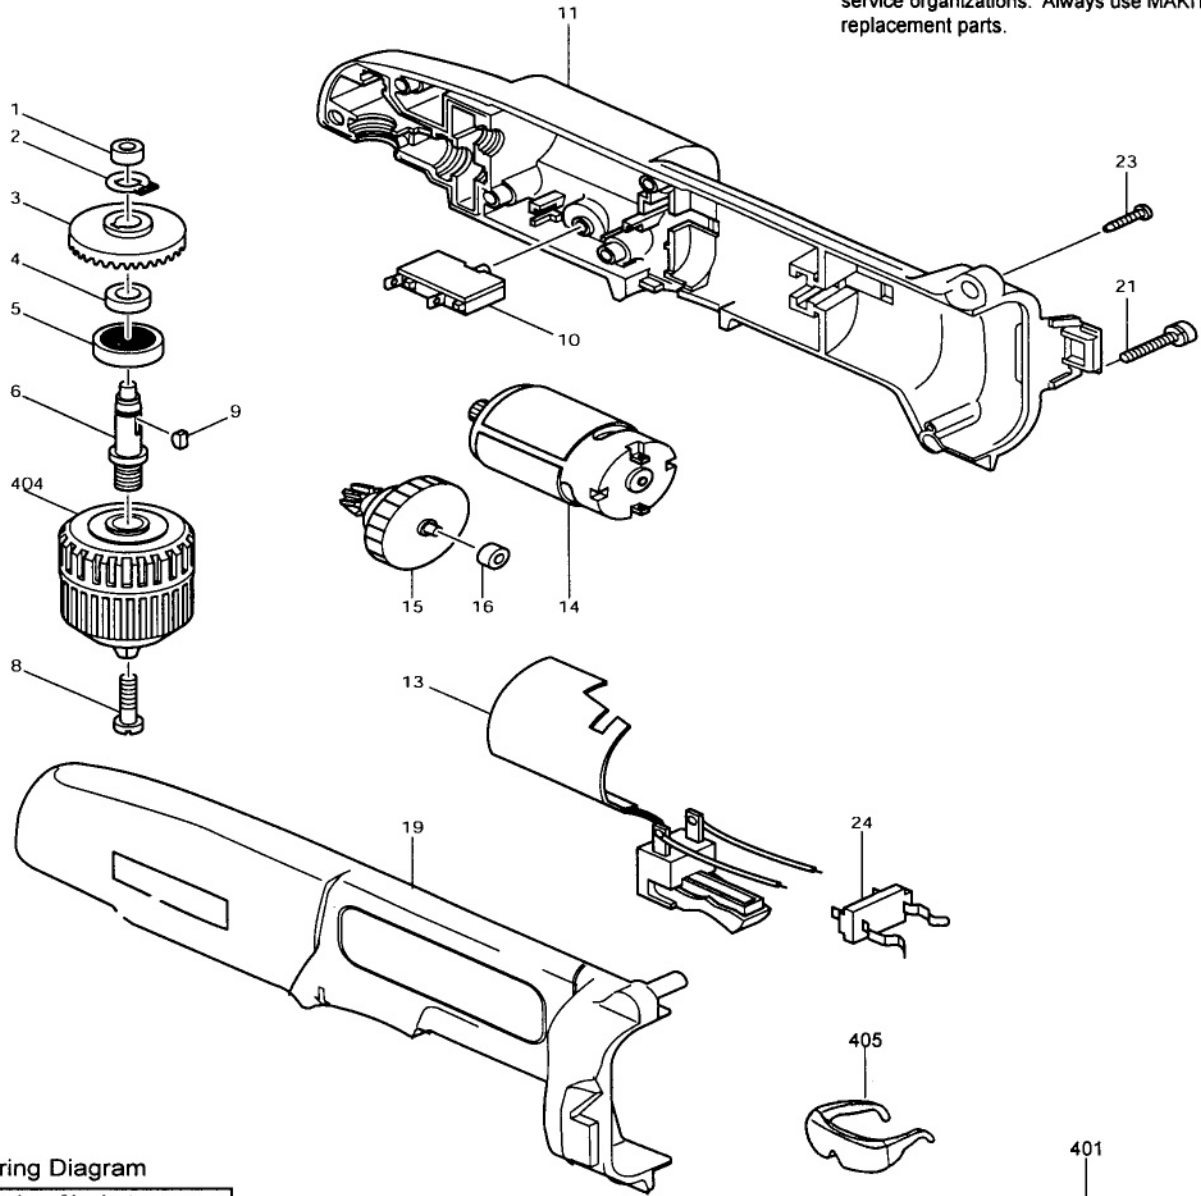

3/8" (10mm) CORDLESS ANGLE DRILL

MODEL DA312DWD
MODEL DA312DZ

IMPORTANT! - To assure product SAFETY and RELIABILITY, repairs, maintenance or adjustments should be performed by MAKITA Service Centers or other qualified service organizations. Always use MAKITA replacement parts.

Wiring Diagram

Color index of lead wires

Black	—————
White	—————
Red	— · — · — ·

01-01

Fig.	Part No.	Qty. Used	DESCRIPTION	Fig.	Part No.	Qty. Used	DESCRIPTION
1	214017-9	1	PLANE BEARING 5	16	214019-5	1	PLANE BEARING 4
2	961004-6	1	RETAINING RING S-8	19	183329-0	1	HOUSING SET (Incl. Fig. 11,22)
3	221387-9	1	SPIRAL BEVEL GEAR 36	21	911143-2	1	PAN HEAD SCREW M4X22
4	257106-7	1	RING 8	23	266130-9	6	TAPPING SCREW BIND PT 3X16
5	211031-6	1	BALL BEARING 608LLB	24	643909-9	1	BATTERY HOLDER
6	322278-8	1	SPINDLE				
8	251451-2	1	PAN HEAD SCREW M5X22				
9	254031-3	1	WOODRUFF KEY 3				
10	652532-9	1	OVER CURRENT RELAY BC51				
11	183329-0	1	HOUSING SET (Incl. Fig. 19,22)				
13	650504-8	1	SWITCH TG55B-142				
14	629771-6	1	DC MOTOR (Incl. 1 ea. SPUR GEAR 11 221851-0)	400	414938-7	1	BATTERY COVER
15	153193-3	1	GEAR COMPLETE	401	193157-5	1	BATTERY 1234
				402	824627-0	1	PLASTIC TOOL CASE (Incl. 1 ea. SLIDE LATCH SET 186347-7)
				403	DC1411	1	DC1411 FAST CHARGER
				404	763132-1	1	KEYLESS DRILL CHUCK (Incl. Fig. 8)
				405	191686-2	1	SAFETY GOGGLES
2 MODEL DA312DWD/DZ							