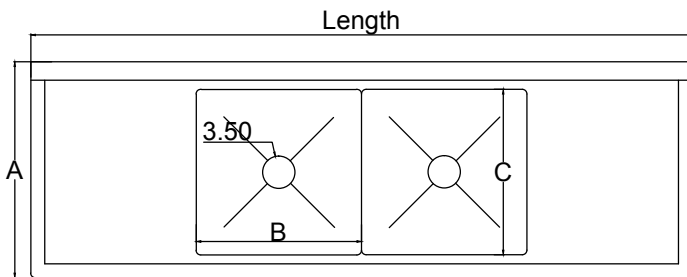

### DESCRIPTION: Economy Stainless Steel Sink with Galvanized Legs

Bowl Size	Overall Length	# of Drainboards	Model
	25"	None	2CS-101410-0
10 x 14	n/a	One	2CS-101410-1L/R
	50"	Two	2CS-101410-2
	39"	None	2CS-162012-0
16 x 20	54.50"	One	2CS-162012-1L/R
	70"	Two	2CS-162012-2
	41"	None	2CS-181812-0
18 x 18	54"	One	2CS-181812-1L/R
	72"	Two	2CS-181812-2
	53"	None	2CS-242414-0
24 x 24	72"	One	2CS-242414-1L/R
	96"	Two	2CS-242414-2

Accessories	Model #:
Faucets, 8" O/C	FS-8-*
Pre-Rinse Unit	PRS-8
Add-on Faucet	AF-*

Indicates item can ship via ground service.

\* Specify Spout Length

Atlantic Metalworks strives to provide accurate information at all times, however, we reserve the right to change specifications without prior notice. Measurements are nominal and may vary by an inch.

## 2 COMPARTMENT SINKS | ECONOMY LINE

Top View

Side View

Front View

Model	Length	Drainboards	Weight*	A	B	C	D
2CS-101410-0	25.00	n/a		19.50	10	14	10
2CS-101410-1L/R	40.00	1 - 15	n/a	19.50	10	14	10
2CS-101410-2	50.00	2 - 15		19.50	10	14	10
2CS-162012-0	39.00	n/a		25.50	16	20	12
2CS-162012-1L/R	54.50	1 - 18		25.50	16	20	12
2CS-162012-2	70.00	2 - 18		25.50	16	20	12
2CS-181812-0	41.00	n/a	50 LBS	23.50	18	18	12
2CS-181812-1L/R	51.00	1 - 18		23.50	18	18	12
2CS-181812-2	72.00	2 - 18		23.50	18	18	12
2CS-242414-0	53.00	n/a		29.50	24	24	14
2CS-242414-1L/R	72.00	1 - 24		29.50	24	24	14
2CS-242414-2	96.00	2 - 24		29.50	24	24	14