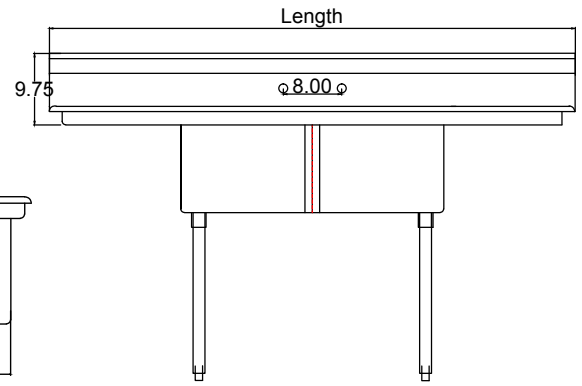

### MATERIAL:

Constructed of 18 gauge heavy duty type 304 stainless steel.

Heavy 16 gauge galvanized legs and gussets.

Adjustable 1" plastic bullet feet. 3.5" drain basket included.

### DESCRIPTION: Economy Stainless Steel Sink with Galvanized Legs

Bowl Size	Overall Length	# of Drainboards	Model
	25"	None	2CS-101410-0
10 x 14	n/a	One	2CS-101410-1L/R
	50"	Two	2CS-101410-2
	39"	None	2CS-162012-0
16 x 20	54.50"	One	2CS-162012-1L/R
	70"	Two	2CS-162012-2
	41"	None	2CS-181812-0
18 x 18	54"	One	2CS-181812-1L/R
	72"	Two	2CS-181812-2
	53"	None	2CS-242414-0
24 x 24	72"	One	2CS-242414-1L/R
	96"	Two	2CS-242414-2

Accessories	Model #:
Faucets, 8" O/C	FS-8-*
Pre-Rinse Unit	PRS-8
Add-on Faucet	AF-*

Indicates item can ship via ground service.

\* Specify Spout Length

Atlantic Metalworks strives to provide accurate information at all times, however, we reserve the right to change specifications without prior notice. Measurements are nominal and may vary by an inch.

## 2 COMPARTMENT SINKS | ECONOMY LINE

Top View

Side View

Front View

Model	Length	Drainboards	Weight*	A	B	C	D
2CS-101410-0	25.00	n/a		19.50	10	14	10
2CS-101410-1L/R	40.00	1 - 15	n/a	19.50	10	14	10
2CS-101410-2	50.00	2 - 15		19.50	10	14	10
2CS-162012-0	39.00	n/a		25.50	16	20	12
2CS-162012-1L/R	54.50	1 - 18		25.50	16	20	12
2CS-162012-2	70.00	2 - 18		25.50	16	20	12
2CS-181812-0	41.00	n/a	50 LBS	23.50	18	18	12
2CS-181812-1L/R	51.00	1 - 18		23.50	18	18	12
2CS-181812-2	72.00	2 - 18		23.50	18	18	12
2CS-242414-0	53.00	n/a		29.50	24	24	14
2CS-242414-1L/R	72.00	1 - 24		29.50	24	24	14
2CS-242414-2	96.00	2 - 24		29.50	24	24	14