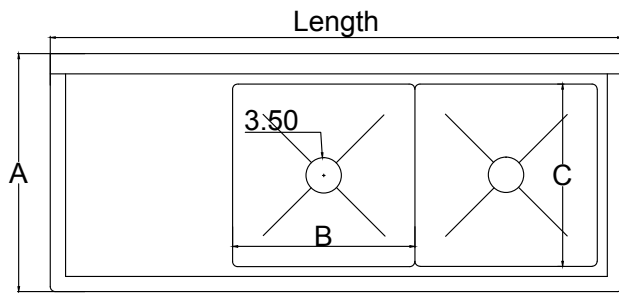

### DESCRIPTION: Economy Stainless Steel Sink with Galvanized Legs

Bowl Size	Overall Length	# of Drainboards	Model
	25"	None	2CS-101410-0
10 x 14	n/a	One	2CS-101410-1L/R
	50"	Two	2CS-101410-2
	39"	None	2CS-162012-0
16 x 20	54.50"	One	2CS-162012-1L/R
	70"	Two	2CS-162012-2
	41"	None	2CS-181812-0
18 x 18	54"	One	2CS-181812-1L/R
	72"	Two	2CS-181812-2
	53"	None	2CS-242414-0
24 x 24	72"	One	2CS-242414-1L/R
	96"	Two	2CS-242414-2

## 2 COMPARTMENT SINKS | ECONOMY LINE

Top View

Side View

Front View

Model	Length	Drainboards	Weight*	A	B	C	D
2CS-101410-0	25.00	n/a		19.50	10	14	10
2CS-101410-1L/R	40.00	1 - 15	n/a	19.50	10	14	10
2CS-101410-2	50.00	2 - 15		19.50	10	14	10
2CS-162012-0	39.00	n/a		25.50	16	20	12
2CS-162012-1L/R	54.50	1 - 18		25.50	16	20	12
2CS-162012-2	70.00	2 - 18		25.50	16	20	12
2CS-181812-0	41.00	n/a	50 LBS	23.50	18	18	12
2CS-181812-1L/R	51.00	1 - 18		23.50	18	18	12
2CS-181812-2	72.00	2 - 18		23.50	18	18	12
2CS-242414-0	53.00	n/a		29.50	24	24	14
2CS-242414-1L/R	72.00	1 - 24		29.50	24	24	14
2CS-242414-2	96.00	2 - 24		29.50	24	24	14