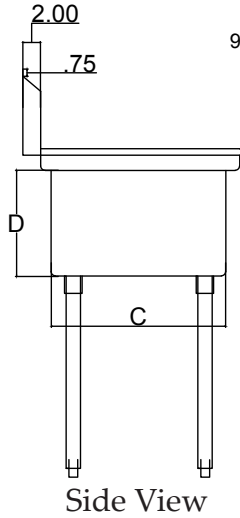

### MATERIAL:

Constructed of 18 gauge heavy duty type 304 stainless steel.

Heavy 16 gauge galvanized legs and gussets.

Adjustable 1" plastic bullet feet. 3.5" drain basket included.

### DESCRIPTION: Economy Stainless Steel Sink with Galvanized Legs

Bowl Size	Overall Length	# of Drainboards	Model
	25"	None	2CS-101410-0
10 x 14	n/a	One	2CS-101410-1L/R
	50"	Two	2CS-101410-2
	39"	None	2CS-162012-0
16 x 20	54.50"	One	2CS-162012-1L/R
	70"	Two	2CS-162012-2
	41"	None	2CS-181812-0
18 x 18	54"	One	2CS-181812-1L/R
	72"	Two	2CS-181812-2
	53"	None	2CS-242414-0
24 x 24	72"	One	2CS-242414-1L/R
	96"	Two	2CS-242414-2

Accessories	Model #:
Faucets, 8" O/C	FS-8-*
Pre-Rinse Unit	PRS-8
Add-on Faucet	AF-*

Indicates item can ship via ground service.

\* Specify Spout Length

Atlantic Metalworks strives to provide accurate information at all times, however, we reserve the right to change specifications without prior notice. Measurements are nominal and may vary by an inch.

## 2 COMPARTMENT SINKS | ECONOMY LINE

Top View

Side View

Front View

Model	Length	Drainboards	Weight*	A	B	C	D
2CS-101410-0	25.00	n/a		19.50	10	14	10
2CS-101410-1L/R	40.00	1 - 15	n/a	19.50	10	14	10
2CS-101410-2	50.00	2 - 15		19.50	10	14	10
2CS-162012-0	39.00	n/a		25.50	16	20	12
2CS-162012-1L/R	54.50	1 - 18		25.50	16	20	12
2CS-162012-2	70.00	2 - 18		25.50	16	20	12
2CS-181812-0	41.00	n/a	50 LBS	23.50	18	18	12
2CS-181812-1L/R	51.00	1 - 18		23.50	18	18	12
2CS-181812-2	72.00	2 - 18		23.50	18	18	12
2CS-242414-0	53.00	n/a		29.50	24	24	14
2CS-242414-1L/R	72.00	1 - 24		29.50	24	24	14
2CS-242414-2	96.00	2 - 24		29.50	24	24	14