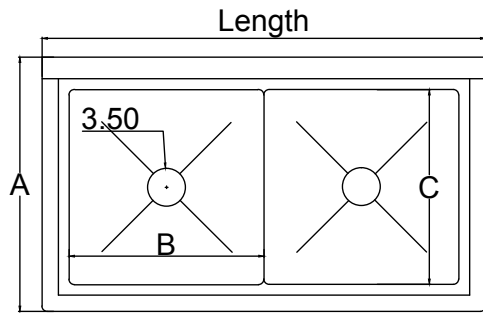

### DESCRIPTION: Economy Stainless Steel Sink with Galvanized Legs

Bowl Size	Overall Length	# of Drainboards	Model
	25"	None	2CS-101410-0
10 x 14	n/a	One	2CS-101410-1L/R
	50"	Two	2CS-101410-2
	39"	None	2CS-162012-0
16 x 20	54.50"	One	2CS-162012-1L/R
	70"	Two	2CS-162012-2
	41"	None	2CS-181812-0
18 x 18	54"	One	2CS-181812-1L/R
	72"	Two	2CS-181812-2
	53"	None	2CS-242414-0
24 x 24	72"	One	2CS-242414-1L/R
	96"	Two	2CS-242414-2

## 2 COMPARTMENT SINKS | ECONOMY LINE

Top View

Side View

Front View

Model	Length	Drainboards	Weight*	A	B	C	D
2CS-101410-0	25.00	n/a		19.50	10	14	10
2CS-101410-1L/R	40.00	1 - 15	n/a	19.50	10	14	10
2CS-101410-2	50.00	2 - 15		19.50	10	14	10
2CS-162012-0	39.00	n/a		25.50	16	20	12
2CS-162012-1L/R	54.50	1 - 18		25.50	16	20	12
2CS-162012-2	70.00	2 - 18		25.50	16	20	12
2CS-181812-0	41.00	n/a	50 LBS	23.50	18	18	12
2CS-181812-1L/R	51.00	1 - 18		23.50	18	18	12
2CS-181812-2	72.00	2 - 18		23.50	18	18	12
2CS-242414-0	53.00	n/a		29.50	24	24	14
2CS-242414-1L/R	72.00	1 - 24		29.50	24	24	14
2CS-242414-2	96.00	2 - 24		29.50	24	24	14