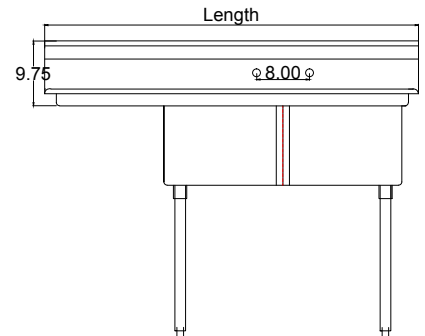

### MATERIAL:

Constructed of 18 gauge heavy duty type 304 stainless steel.

Heavy 16 gauge galvanized legs and gussets.

Adjustable 1" plastic bullet feet. 3.5" drain basket included.

### DESCRIPTION: Economy Stainless Steel Sink with Galvanized Legs

Bowl Size	Overall Length	# of Drainboards	Model
	25"	None	2CS-101410-0
10 x 14	n/a	One	2CS-101410-1L/R
	50"	Two	2CS-101410-2
	39"	None	2CS-162012-0
16 x 20	54.50"	One	2CS-162012-1L/R
	70"	Two	2CS-162012-2
	41"	None	2CS-181812-0
18 x 18	54"	One	2CS-181812-1L/R
	72"	Two	2CS-181812-2
	53"	None	2CS-242414-0
24 x 24	72"	One	2CS-242414-1L/R
	96"	Two	2CS-242414-2

Accessories	Model #:
Faucets, 8" O/C	FS-8-*
Pre-Rinse Unit	PRS-8
Add-on Faucet	AF-*

Indicates item can ship via ground service.

\* Specify Spout Length

Atlantic Metalworks strives to provide accurate information at all times, however, we reserve the right to change specifications without prior notice. Measurements are nominal and may vary by an inch.

## 2 COMPARTMENT SINKS | ECONOMY LINE

Top View

Side View

Front View

Model	Length	Drainboards	Weight*	A	B	C	D
2CS-101410-0	25.00	n/a		19.50	10	14	10
2CS-101410-1L/R	40.00	1 - 15	n/a	19.50	10	14	10
2CS-101410-2	50.00	2 - 15		19.50	10	14	10
2CS-162012-0	39.00	n/a		25.50	16	20	12
2CS-162012-1L/R	54.50	1 - 18		25.50	16	20	12
2CS-162012-2	70.00	2 - 18		25.50	16	20	12
2CS-181812-0	41.00	n/a	50 LBS	23.50	18	18	12
2CS-181812-1L/R	51.00	1 - 18		23.50	18	18	12
2CS-181812-2	72.00	2 - 18		23.50	18	18	12
2CS-242414-0	53.00	n/a		29.50	24	24	14
2CS-242414-1L/R	72.00	1 - 24		29.50	24	24	14
2CS-242414-2	96.00	2 - 24		29.50	24	24	14