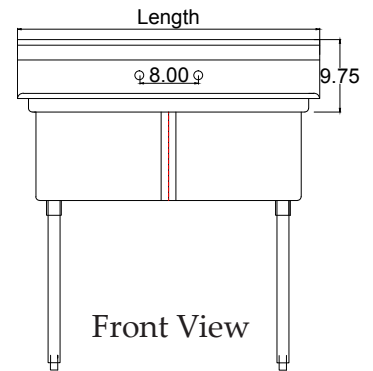

### MATERIAL:

Constructed of 18 gauge heavy duty type 304 stainless steel.

Heavy 16 gauge galvanized legs and gussets.

Adjustable 1" plastic bullet feet. 3.5" drain basket included.

### DESCRIPTION: Economy Stainless Steel Sink with Galvanized Legs

Bowl Size	Overall Length	# of Drainboards	Model
	25"	None	2CS-101410-0
10 x 14	n/a	One	2CS-101410-1L/R
	50"	Two	2CS-101410-2
	39"	None	2CS-162012-0
16 x 20	54.50"	One	2CS-162012-1L/R
	70"	Two	2CS-162012-2
	41"	None	2CS-181812-0
18 x 18	54"	One	2CS-181812-1L/R
	72"	Two	2CS-181812-2
	53"	None	2CS-242414-0
24 x 24	72"	One	2CS-242414-1L/R
	96"	Two	2CS-242414-2

## 2 COMPARTMENT SINKS | ECONOMY LINE

Top View

Side View

Front View

Model	Length	Drainboards	Weight*	A	B	C	D
2CS-101410-0	25.00	n/a		19.50	10	14	10
2CS-101410-1L/R	40.00	1 - 15	n/a	19.50	10	14	10
2CS-101410-2	50.00	2 - 15		19.50	10	14	10
2CS-162012-0	39.00	n/a		25.50	16	20	12
2CS-162012-1L/R	54.50	1 - 18		25.50	16	20	12
2CS-162012-2	70.00	2 - 18		25.50	16	20	12
2CS-181812-0	41.00	n/a	50 LBS	23.50	18	18	12
2CS-181812-1L/R	51.00	1 - 18		23.50	18	18	12
2CS-181812-2	72.00	2 - 18		23.50	18	18	12
2CS-242414-0	53.00	n/a		29.50	24	24	14
2CS-242414-1L/R	72.00	1 - 24		29.50	24	24	14
2CS-242414-2	96.00	2 - 24		29.50	24	24	14