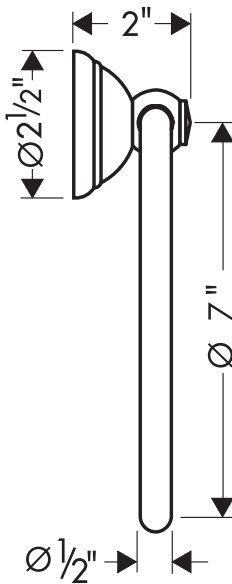

Product Features

- Wall-mounted
- Solid brass

Available Finishes

Chrome	06095000
Oil Rubbed Bronze	06095620
Brushed Nickel	06095820
Polished Nickel	06095830
Rubbed Bronze	06095920

The measurements shown are for reference only.

Products and specifications shown are subject to change without notice.

Specification sheet revised 1/2009