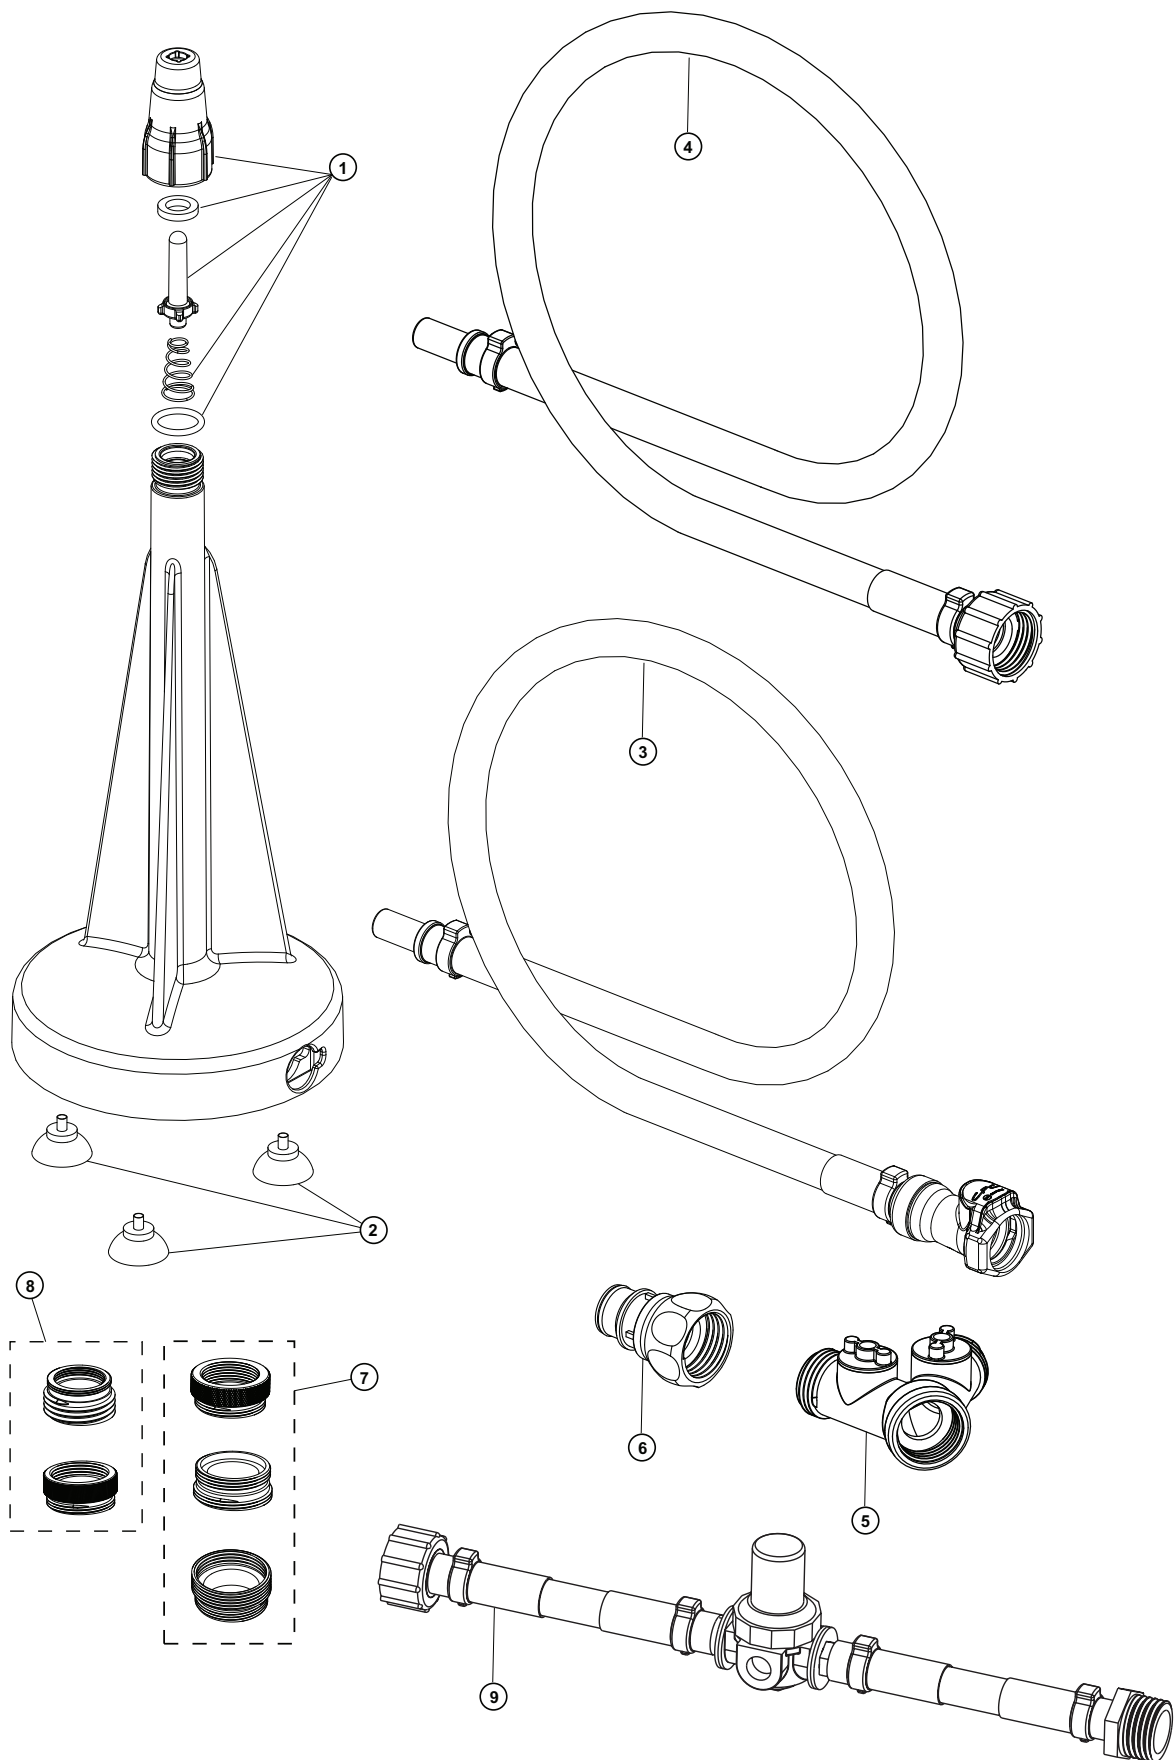

Rinse-o-matic®

Rinse-o-matic® Parts List

NO.	PART NO.	DESCRIPTION	MODEL	QTY./ PACK
1	1411	Sprayhead/Activator Replacement Kit	All	1
2	1413	Feet Replacement Kit (3)	All	3
3	1422	Hose Replacement Kit	1410	1
4	1424	Hose Replacement Kit	1420	1
5	1419	Y Faucet Connector	1410	1
6	1437	Quick Disconnect Insert (Male)	1410	1
7	1415	Faucet Adapter Kit	1410	1
8	1426	Faucet Adapter Kit	1420	1
9	1439	Pressure Regulator Kit	All	1